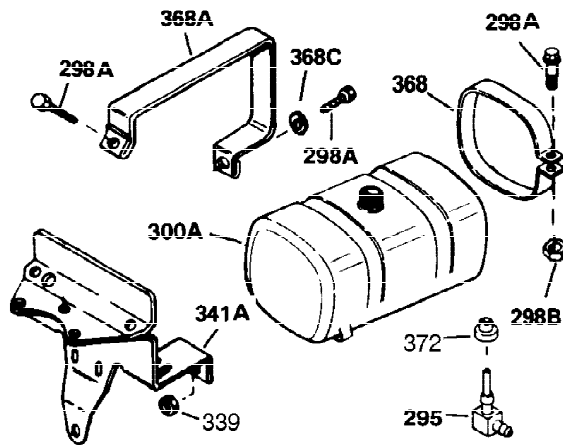

**OPTIONAL 110-120
VOLT STARTER
MOTOR KIT**

**OPTIONAL SPARK ARREST
MUFFLER**