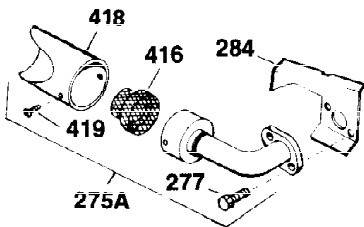

**OPTIONAL SPARK ARREST
MUFFLER**