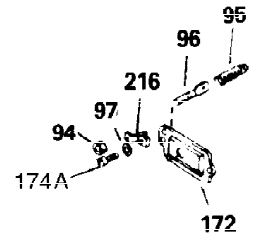

**OPTIONAL 110-120
VOLT STARTER
MOTOR KIT**