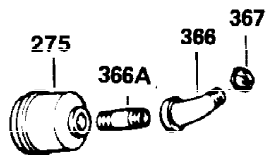

**OPTIONAL SPARK ARREST
MUFFLER**