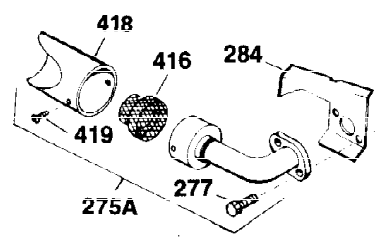

OPTIONAL SPARK ARREST
MUFFLER