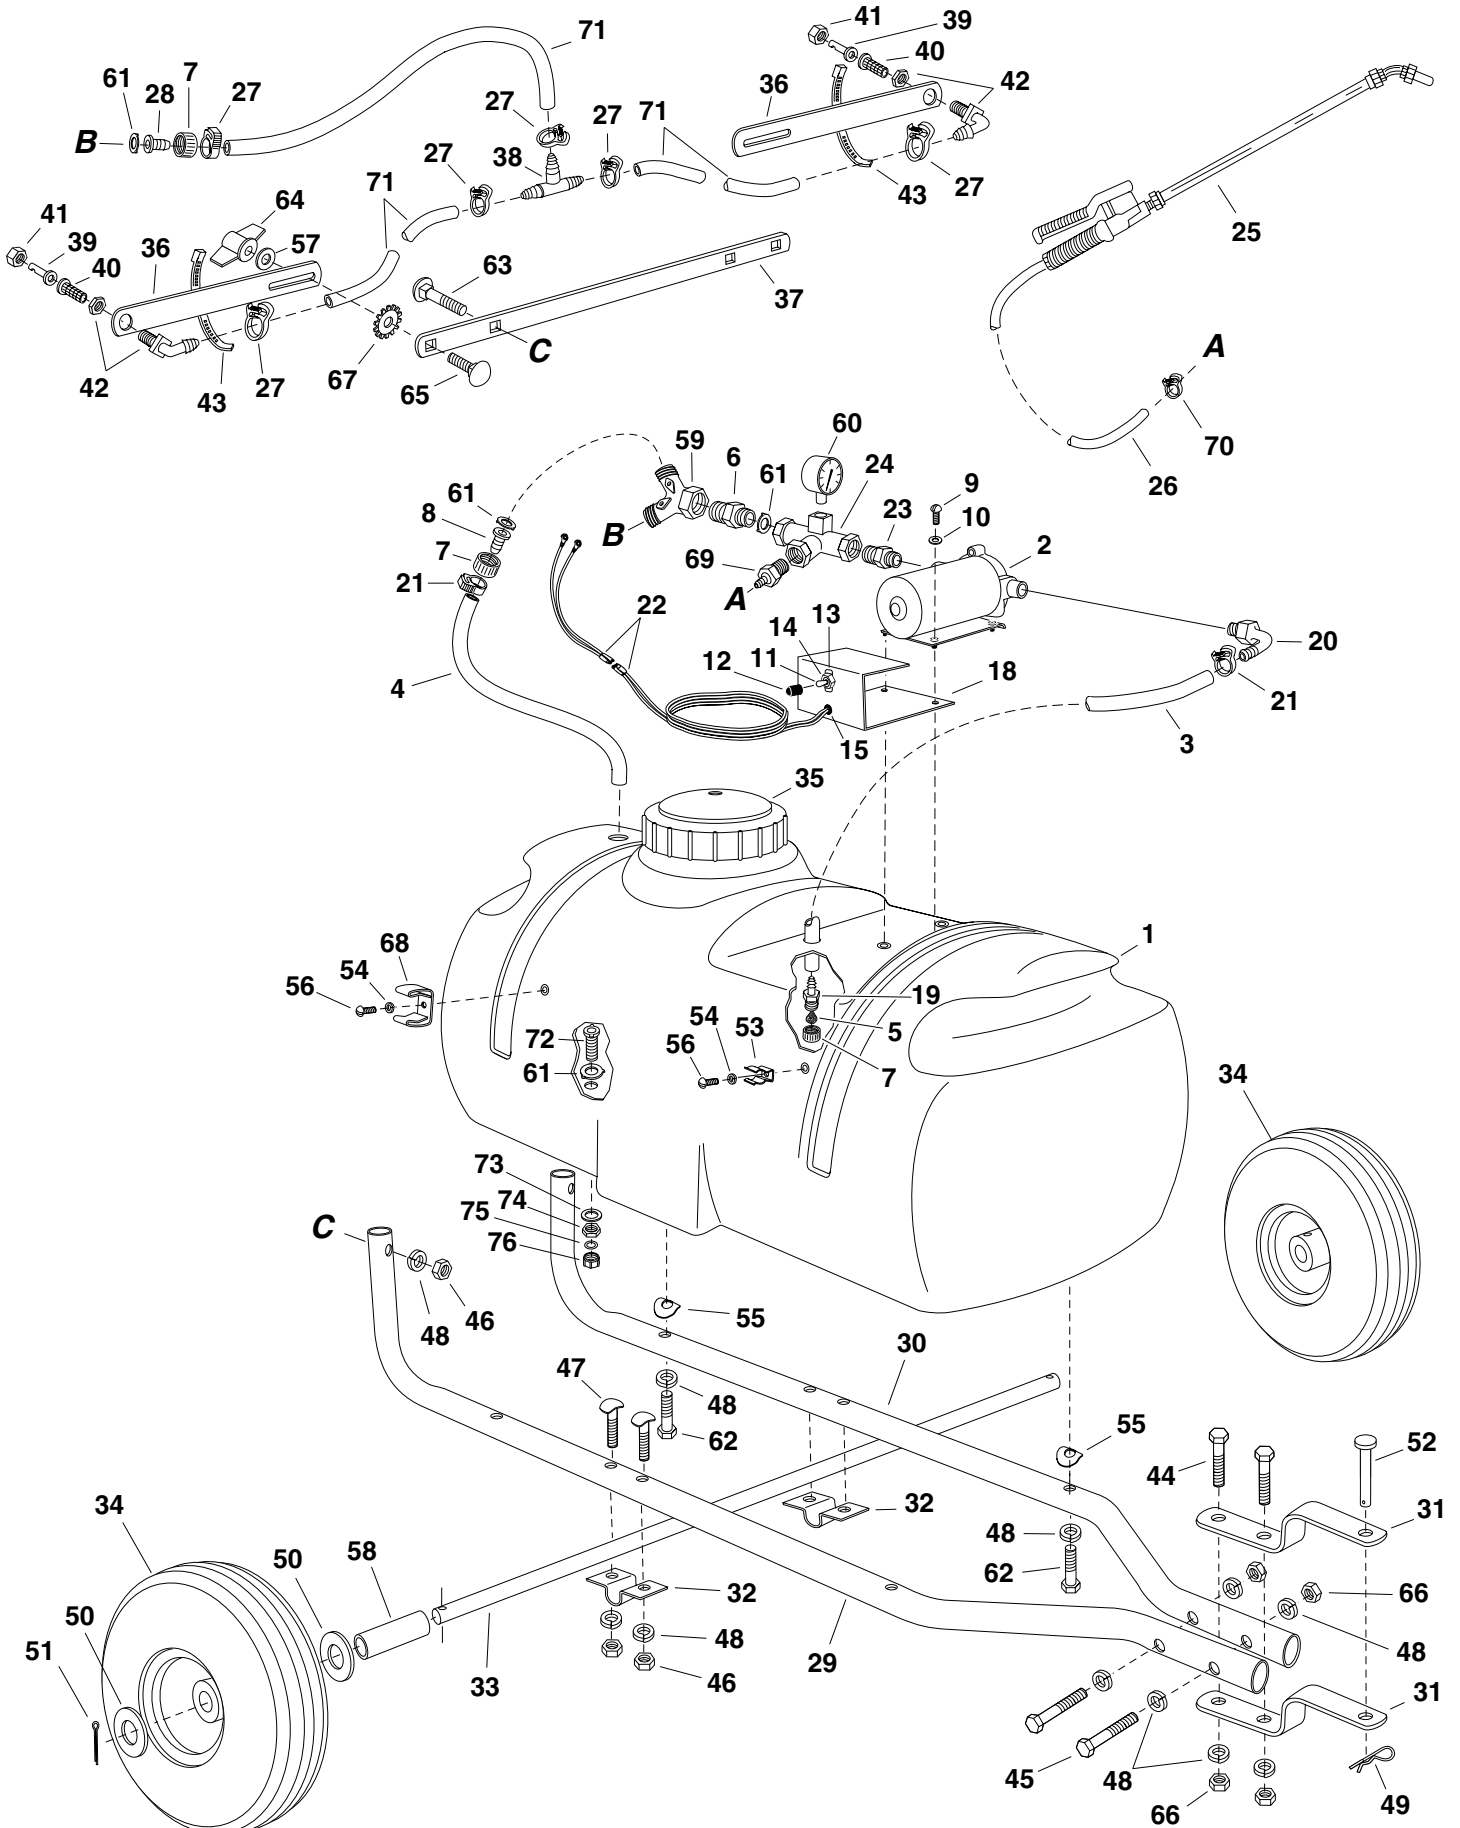

# REPAIR PARTS FOR 25 GALLON SPRAYER MODEL 45-0293