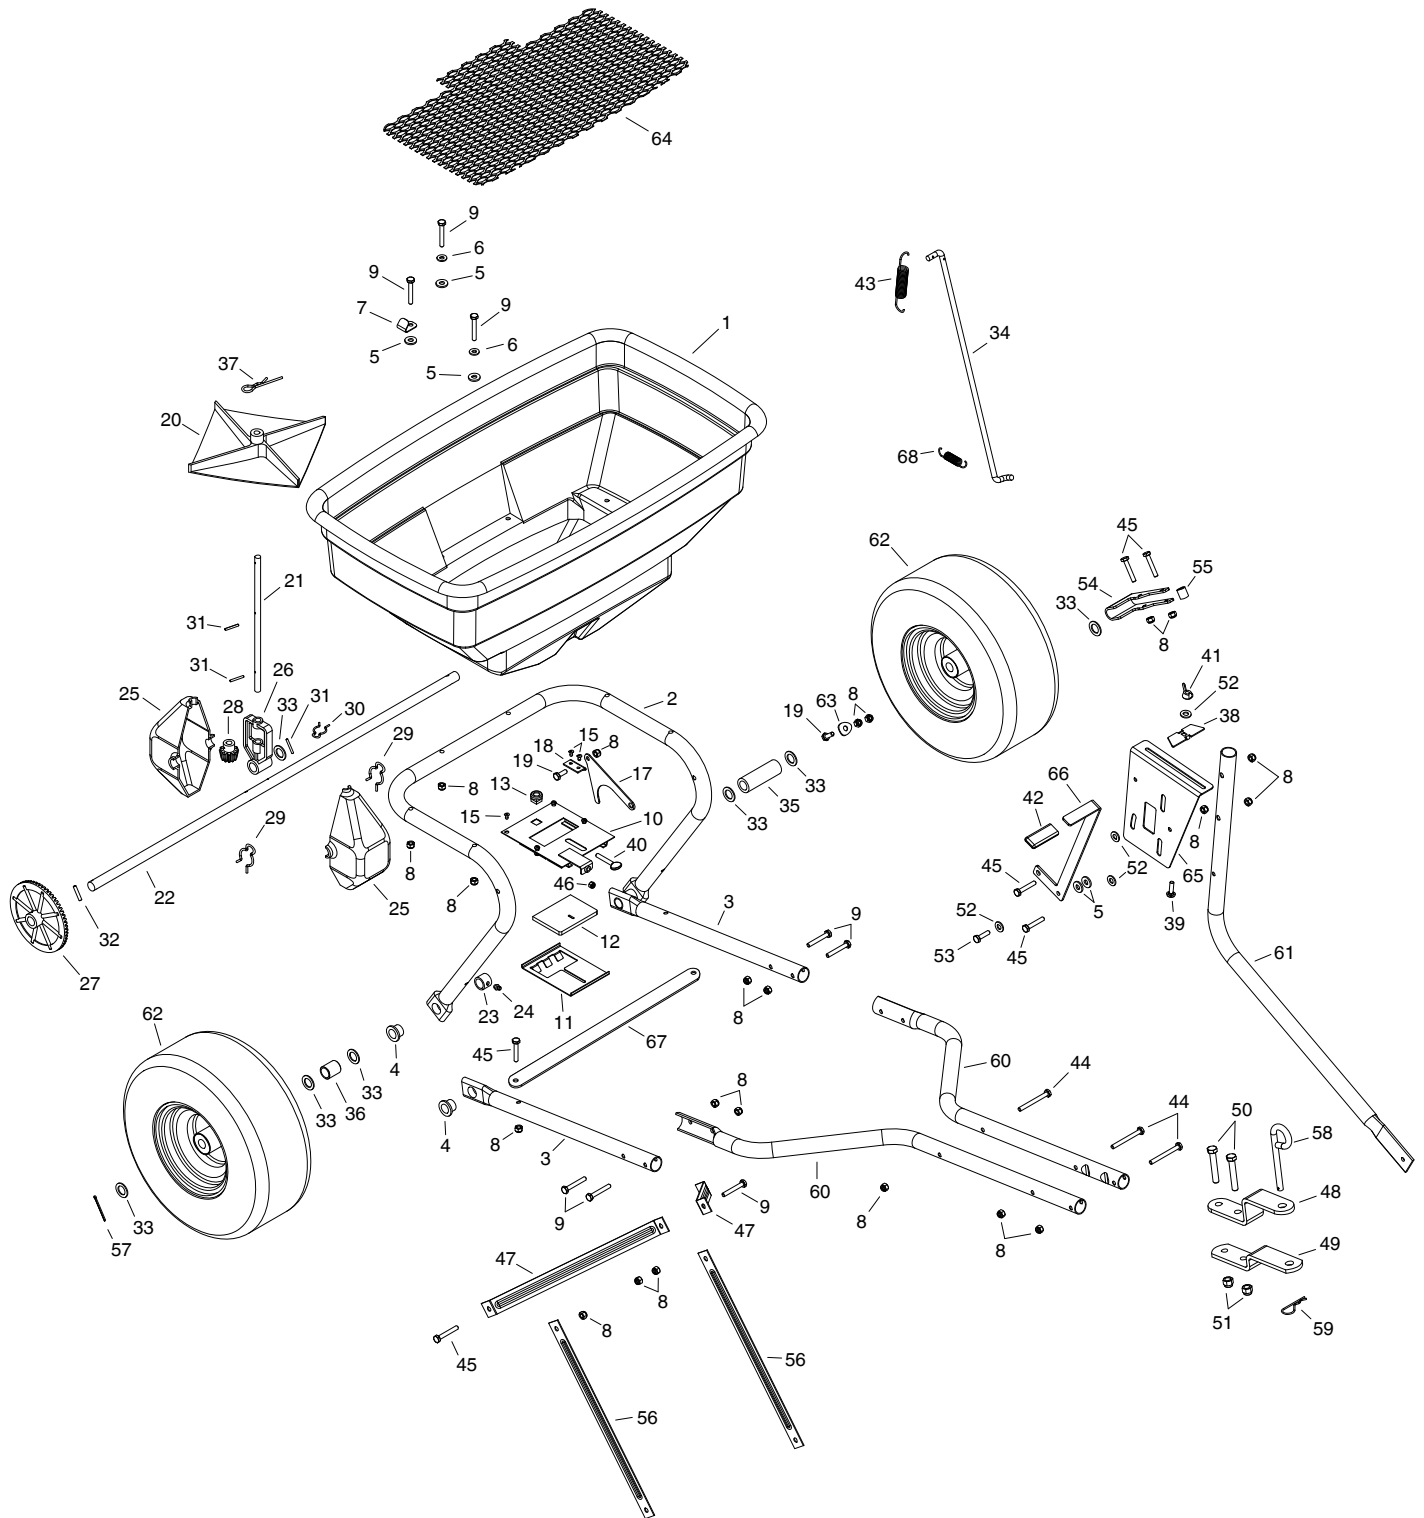

REPAIR PARTS FOR BROADCAST SPREADER MODELS 45-0414, 45-0415

REPAIR PARTS FOR BROADCAST SPREADER

MODELS 45-0414, 45-0415

REF.	PART NO.	QTY	DESCRIPTION	REF.	PART NO.	QTY	DESCRIPTION
1	44466	1	Hopper, Spreader (125 lb.)	37	48934	1	Hairpin, Agitator
2	48842	1	Tube, Frame (45-0414)	38	25763	1	Adjustable Stop
	48842SS	1	Tube, Frame (45-0415)	39	49903	1	Carriage Bolt, 1/4-20 x 3/4" *
3	25755	2	Handle, Lower (45-0414)	40	49931	1	Thumb Screw, 1/4-20 x 1-1/4" *
	25755SS	2	Handle Lower (45-0415)	41	47141	1	Wing Nut, 1/4-20
4	741-0249	4	Bearing, Flanged	42	43848	1	Control Arm Grip
5	1543-69	8	Washer, Nylon	43	49901	1	Spring
6	49890	4	Washer, 1/4" *	44	49908	3	Hex Bolt, 1/4-20 x 2-1/2" *
7	25672	2	Clip	45	49909	8	Hex Bolt, 1/4-20 x 1-1/2" *
8	49891	27	Nylock Nut, 1/4-20 *	46	40520	1	Nylon Nut
9	49892	11	Hex Bolt, 1/4-20 x 1-3/4" *	47	23525	2	Hitch Brace (bent)
10	65457	1	Closure Guide	48	23014	1	Hitch Bracket
11	25757	1	Plate, Pattern	49	23687	1	Hitch Bracket
12	23533	1	Plate, Closure	50	40305	2	Hex Bolt, 3/8-16 x 2-1/4" *
13	44285	1	Bushing, Hopper Bottom	51	40306	2	Nylock Nut, 3/8-16 *
15	41157	6	Pop Rivet, 3/16" Stainless Steel	52	40308	4	Washer, .3437 x .6875 *
17	25758	1	Link, Flow Control	53	40310	1	Hex Bolt, 1/4-20 x 1" *
18	25917	1	Slide Gate Angle Bracket	54	26026	1	Engagement Bracket
19	40199	2	Hex Bolt, 1/4-20 x 3/4" *	55	23658	1	Spacer, .39 x .56 x .62
20	04367	1	Spreader Impeller	56	26023	2	Hitch Brace (straight)
21	49896	1	Shaft, Impeller	57	49911	1	Cotter Pin, 9/64 x 1-1/2" *
22	26027	1	Axle	58	23353	1	Hitch Pin, 3/8 x 3"
23	49910	2	Spacer, Axle Tube	59	43343	1	Hair Cotter Pin, 3/32 x 2-5/16"
24	49798	2	Fitting, Grease 1/4"	60	40291	2	Drawbar Tube (45-0414)
25	47212	2	Housing, Large Gear		40291SS	2	Drawbar Tube (45-0415)
26	47204	1	Yoke, Large	61	40292	1	Control Tube (45-0414)
27	47209	1	Gear, Large		40292SS	1	Control Tube (45-0415)
28	47205	1	Gear, Small	62	40355	2	Wheel
29	49897	2	Clip, Hairpin 7/8	63	44695	1	Bowed Washer
30	49898	1	Clip, Hairpin 5/8	64	47441	1	Spreader Screen
31	46055	3	Pin, Spring 1/8 x 1"	65	24915	1	Flow Control Bracket
32	43659	1	Pin, Spring 3/16 x 1"	66	26004	1	Control Arm
33	49899	7	Washer	67	26142	1	Cross Frame Strap
34	40304	1	Rod, Flow Control	68	40526	1	Spring
35	23668	1	Spacer, .64 x 1 x 2.94		40454	1	Owners Manual
36	48857	1	Spacer, .64 x .84 x 1				