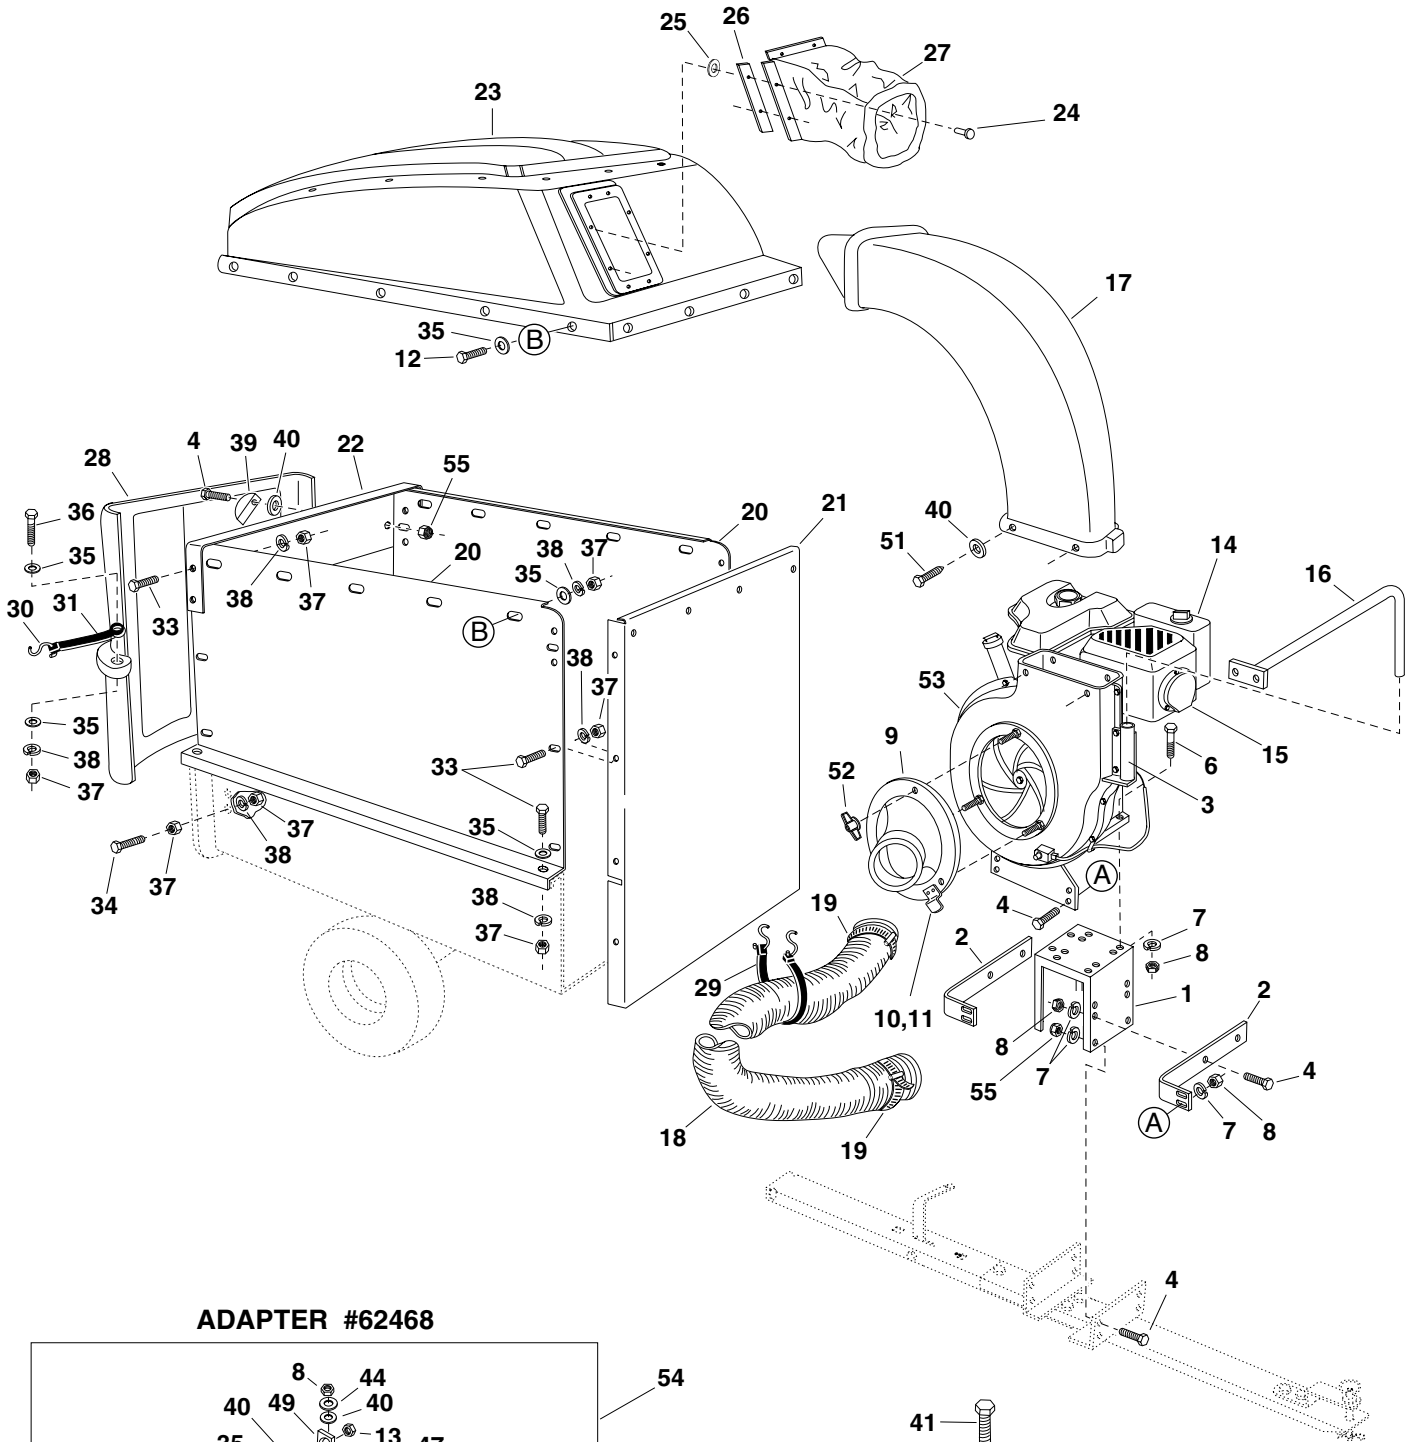

REPAIR PARTS FOR MODEL 501885 MOW-N- VAC

REPAIR PARTS FOR MODEL 501885 MOW-N- VAC

REF. NO.	PART NO.	QTY.	DESCRIPTION	REF. NO.	PART NO.	QTY.	DESCRIPTION
1	24080	1	Engine Base	28	44790	1	Poly Rear Door
2	24078	2	Brace, Housing	29	43790	1	Strap, Tarp 25"
3	63226	1	Hose Hanger Bracket Ass'y. (Ref. item #16 on page 22.)	30	44849	2	"S" Hook, #32
4	43182	14	Bolt, Hex 5/16-18 x 3/4"	31	44850	2	Strap, Tarp (Less Hooks)
5	43063	2	Bolt, Hex 5/16-18 x 1"	32	23540	1	Hitch Plate
6	43085	4	Bolt, Hex 5/16-18 x 1-1/2"	33	43866	20	Bolt, Hex 1/4-20 x 5/8"
7	43086	16	Lockwasher, 5/16" Spring Type	34	43661	2	Bolt, Hex 1/4-20 x 1"
8	43064	15	Nut, Hex Lock 5/16-18	35	43088	39	Washer, 1/4" STD
9	63375	1	Assembly, Hose Adapter (Nozzle) (Includes items 10 and 11))	36	1509-90	2	Bolt, Hex 1/4-20 x 1-1/4"
10	781-0635	1	Bracket, Switch (Actuator)	37	43178	40	Nut, Hex 1/4-20
11	728-3001	3	Rivet, Pop 5/32"	38	43177	38	Lockwasher, Spring 1/4"
12	43012	17	Bolt, Hex 1/4-20 x 3/4"	39	23789	2	Door Latch
13	43013	3	Nut, Hex Lock 1/4-20 Thd.	40	1543-69	9	Washer, Nylon 21/64"
14	110412-0158-E1	1	Engine, B & S 5 HP	41	43351	1	Bolt, Hex 1/2-13 x 1-1/4"
15	222261	1	Deflector, Muffler	42	43262	1	Nut, Hex Lock 1/2-13
16	63227	1	Hose Hanger Rod Ass'y.	43	43352	1	Washer, Flat 7/16"
17	46420	1	Elbow	44	43081	12	Washer, 5/16" STD
18	43792	1	Hose (6" x 84")	45	43830	1	Adapter, Deck
19	43793	2	Hose Clamp 6"	46	23560	1	Bracket, Deck Adapter
20	24678	2	Side Panel Cart Extension	47	43080	2	Bolt, Carr. 5/16" x 3/4"
21	24679	1	Front Panel Cart Extension	48	23825	1	Mounting Strap
22	23836	1	Cross Brace	49	23826	1	Angle Bracket
23	64244	1	Hard Top Assembly (Includes 24,25,26,27)	50	23827	1	Mounting Bracket
24	43882	21	Rivet, 3/16"	51	47630	4	Screw, Self Tap 5/16-18 x 3/4"
25	43910	21	Washer, Flat 3/16"	52	712-0421	3	Knob (See also Item #8, Page 22)
26	24798	4	Boot Mounting Strap	53		1	Impeller Housing Assembly (See page 22)
27	48133	1	Hard top Boot	54	62468	1	Deck Adapter Kit (Includes parts in box shown on page 20)
				55	47810	6	Nut, Nylock 5/16-18
					48462	1	Owner's Manual