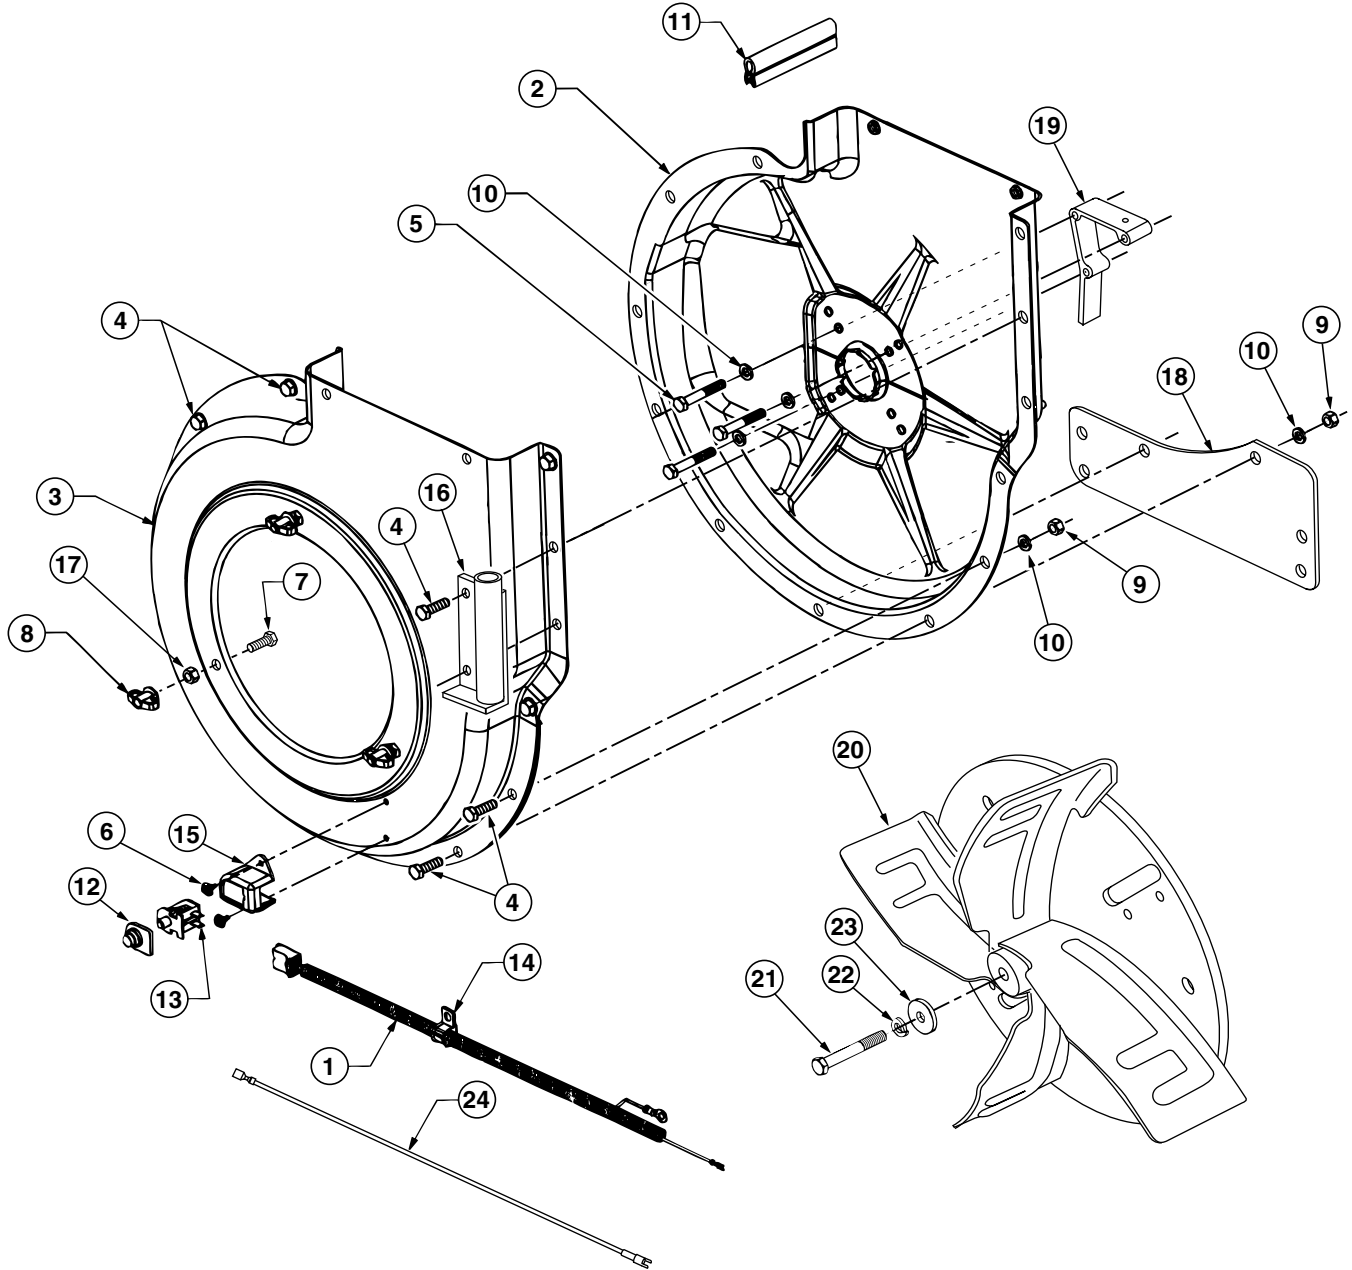

PARTS

REPAIR PARTS FOR MODEL 501885 CART BODY

REF. NO.	PART NO.	QTY.	DESCRIPTION	REF. NO.	PART NO.	QTY.	DESCRIPTION
1	23985	2	Cart Body	15	43088	2	Washer, Flat 1/4"
2	62458	1	Tailgate Reinforcement Bracket	16	63917	1	Tongue Weldment Ass'y. (Rear)
3	23507	1	Wheel Support	17	63155	1	Tongue Weldment Ass'y. (Front)
4	24497	1	Latch Stand Bracket	18	24614	1	Latch Lock Lever
5	24897	1	Axle, Wheel 1" Dia.	19	23475	1	Hitch Bracket
6	46272	2	Wheel w/Tire, 15 x 6.00	20	43884	1	Hitch Pin
7	43093	2	Cotter Pin, 1/8" Dia. x 1-1/2"	21	43343	1	Pin, Hair Cotter 1/8"
8	43601	4	Washer, Flat 1"	22	43087	2	Hex Bolt, 3/8-16 x 1-1/4"
9	44678	2	Spacer Tube, 1-1/4" x 2" Lg.	23	43003	5	Lockwasher, 3/8"
10	43014	2	Hub Cap	24	43082	5	Hex Lock Nut, 3/8-16
11	43866	9	Hex Bolt, 1/4-20 x 5/8"	25	47407	1	Hex Bolt, 5/16-18 x 3-3/4"
12	46978	9	Hex Nut, 1/4-20 (SEMS)	26	47408	1	Spring, Extension
13	43814	12	Truss Hd. Bolt, 5/16-18 x 3/4"	27	43574	3	Hex Bolt, 3/8-16 x 3"
14	46980	14	Hex Nut, 5/16-18 (SEMS)	28	43064	1	Hex Lock Nut, 5/16-18
				29	23838	2	Door Support

REPAIR PARTS FOR MODEL 501885 MOW-N-VAC IMPELLER HOUSING ASSEMBLY

REF. NO.	PART NO.	QTY.	DESCRIPTION	REF. NO.	PART NO.	QTY.	DESCRIPTION
1	629-0241A	1	Harness, Wire	13	725-3166	1	Snap Mount Switch
2	24634	1	Housing Ass'y. Inner	14	726-0272	1	Clamp
3	24633	1	Housing Ass'y. Outer	15	731-1613	1	Cover, Switch
4	43182	12	Bolt, Hex 5/16-18 x 3/4"	16	63226	1	Hose Hanger Bracket. Ass'y.
5	710-0772	3	Bolt, Hex 5/16-24 x 2"	17	712-3046	3	Nut, Hex Jam 5/16-18 Thd.
6	710-1268	2	Screw, Self Tap #10-16 x 3/8"	18	24606	1	Spacer, Housing
7	43063	3	Bolt, Hex 5/16-18 x 1"	19	719-0330A	1	Adapter, Mounting
8	712-0421	3	Knob	20	63924	1	Impeller Assembly
9	43064	12	Nut, Hex Lock 5/16-18	21	710-1273	1	Bolt, Hex 3/8-24 x 2-3/4"
10	43086	15	Washer, Lock 5/16" Spring Type	22	43003	1	Lockwasher, 3/8"
11	723-0438	1	Seal, Rubber	23	736-0247	1	Flat Washer, 13/32" x 1-1/4"
12	725-1700	1	Cover, Switch	24	629-0923	1	Harness Adapter