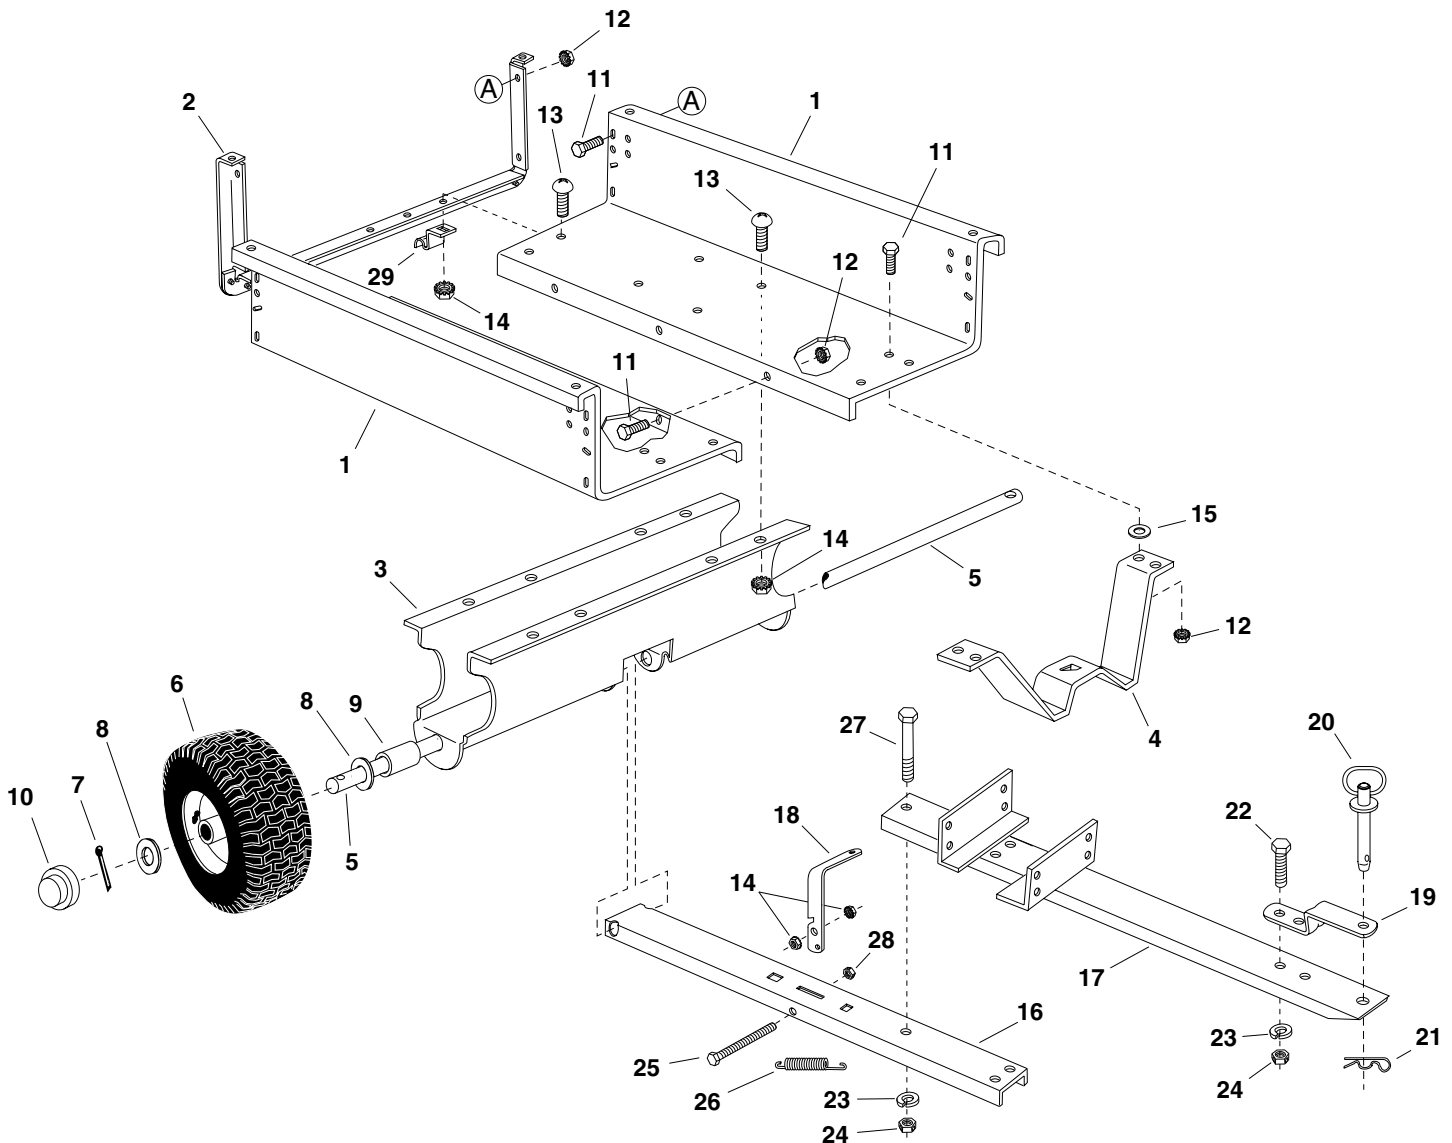

PARTS

REPAIR PARTS FOR MODEL 501885 CART BODY

REF. NO.	PART NO.	QTY.	DESCRIPTION	REF. NO.	PART NO.	QTY.	DESCRIPTION
1	23985	2	Cart Body	15	43088	2	Washer, Flat 1/4"
2	62458	1	Tailgate Reinforcement Bracket	16	63917	1	Tongue Weldment Ass'y. (Rear)
3	23507	1	Wheel Support	17	63155	1	Tongue Weldment Ass'y. (Front)
4	24497	1	Latch Stand Bracket	18	24614	1	Latch Lock Lever
5	24897	1	Axle, Wheel 1" Dia.	19	23475	1	Hitch Bracket
6	46272	2	Wheel w/Tire, 15 x 6.00	20	43884	1	Hitch Pin
7	43093	2	Cotter Pin, 1/8" Dia. x 1-1/2"	21	43343	1	Pin, Hair Cotter 1/8"
8	43601	4	Washer, Flat 1"	22	43087	2	Hex Bolt, 3/8-16 x 1-1/4"
9	44678	2	Spacer Tube, 1-1/4" x 2" Lg.	23	43003	5	Lockwasher, 3/8"
10	43014	2	Hub Cap	24	43082	5	Hex Lock Nut, 3/8-16
11	43866	9	Hex Bolt, 1/4-20 x 5/8"	25	47407	1	Hex Bolt, 5/16-18 x 3-3/4"
12	46978	9	Hex Nut, 1/4-20 (SEMS)	26	47408	1	Spring, Extension
13	43814	12	Truss Hd. Bolt, 5/16-18 x 3/4"	27	43574	3	Hex Bolt, 3/8-16 x 3"
14	46980	14	Hex Nut, 5/16-18 (SEMS)	28	43064	1	Hex Lock Nut, 5/16-18
				29	23838	2	Door Support

REPAIR PARTS FOR MODEL 501885 MOW-N-VAC IMPELLER HOUSING ASSEMBLY

REF. NO.	PART NO.	QTY.	DESCRIPTION	REF. NO.	PART NO.	QTY.	DESCRIPTION
1	629-0241A	1	Harness, Wire	13	725-3166	1	Snap Mount Switch
2	24634	1	Housing Ass'y. Inner	14	726-0272	1	Clamp
3	24633	1	Housing Ass'y. Outer	15	731-1613	1	Cover, Switch
4	43182	12	Bolt, Hex 5/16-18 x 3/4"	16	63226	1	Hose Hanger Bracket. Ass'y.
5	710-0772	3	Bolt, Hex 5/16-24 x 2"	17	712-3046	3	Nut, Hex Jam 5/16-18 Thd.
6	710-1268	2	Screw, Self Tap #10-16 x 3/8"	18	24606	1	Spacer, Housing
7	43063	3	Bolt, Hex 5/16-18 x 1"	19	719-0330A	1	Adapter, Mounting
8	712-0421	3	Knob	20	63924	1	Impeller Assembly
9	43064	12	Nut, Hex Lock 5/16-18	21	710-1273	1	Bolt, Hex 3/8-24 x 2-3/4"
10	43086	15	Washer, Lock 5/16" Spring Type	22	43003	1	Lockwasher, 3/8"
11	723-0438	1	Seal, Rubber	23	736-0247	1	Flat Washer, 13/32" x 1-1/4"
12	725-1700	1	Cover, Switch	24	629-0923	1	Harness Adapter