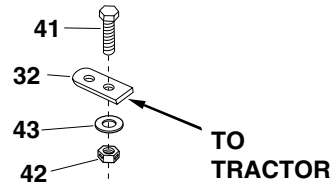

ADAPTER #62468