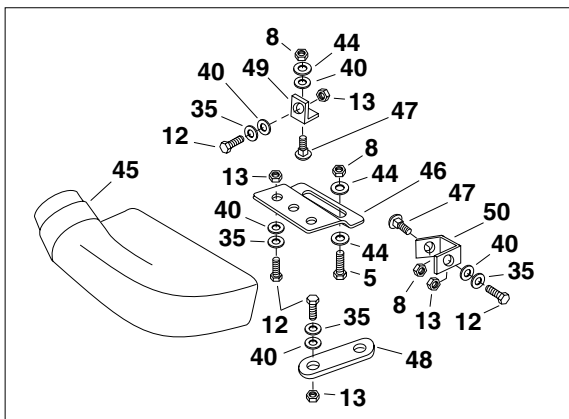

ADAPTER #62468