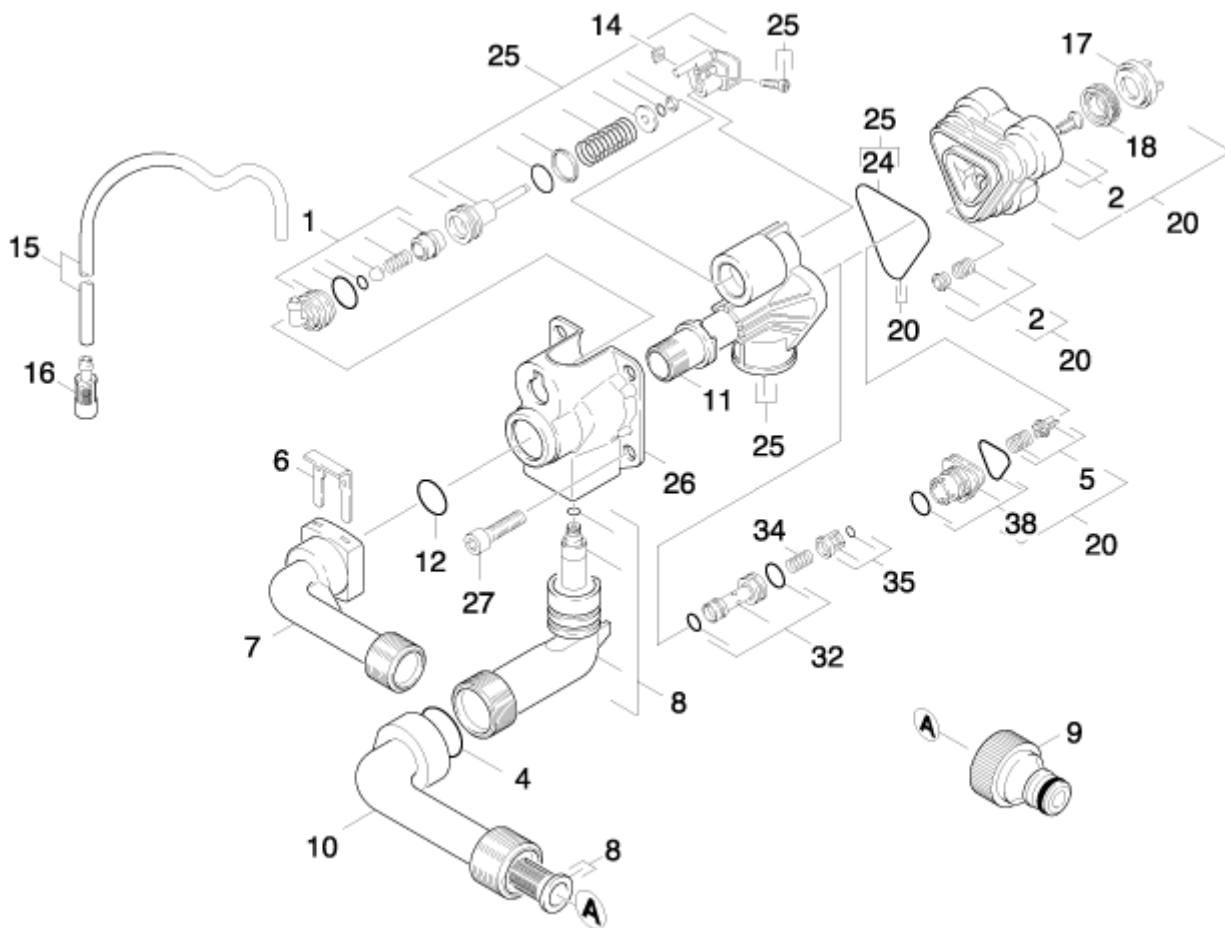

2.2 HOUSING

2	9.047-023.0	SPRING	3
3	9.001-102.0	PISTON	3
4	9.081-373.0	GASKET	1
5	9.001-101.0	HOUSING	1
6	6.964-026.0	GROOVED RING	3
7	7.306-042.0	CHEESE HEAD SCREW	4

spare parts list and drawing

5.958-976

K 39X M

2.1 HOUSING

1	9.001-103.0	SPARE PARTS SET	1
2	9.001-110.0	MOULDED PART	3
4	9.081-421.0	GASKET	1
5	9.001-149.0	VENTILSET	3
6	9.039-148.0	CLAMP	1
7	9.036-703.0	CONNECTION	1
8	9.001-187.0	SPARE PARTS SET	1
9	6.389-870.0	CONNECTION	1
10	9.036-705.0	SUCTION CONNECTION	1
11	9.036-444.0	SLEEVE	1

spare parts list and drawing

5.958-976

K 39X M

2.1 HOUSING

12	6.362-151.0	GASKET	1
14	7.311-569.0	SQUARE NUT	1
15	6.388-216.0	HOSE	1
	TO ORDER AS CUT GOODS		
16	5.731-609.0	FILTER	1
17	9.036-322.0	SUPPORTING DISK	3
18	6.362-875.0	GROOVED RING	3
20	9.001-105.0	ZYLINDERKOPFSET	1
24	9.081-418.0	FORM SEAL	1
25	9.001-104.0	SPARE PARTS SET	1

spare parts list and drawing

5.958-976

K 39X M

2.1 HOUSING

26	9.039-117.0	COVER	1
27	7.306-042.0	CHEESE HEAD SCREW	4
32	9.001-108.0	INJECTOR	1
34	9.047-026.0	SPRING	1
35	9.001-107.0	CAGE	1
38	9.001-106.0	JOINING PIECE	1