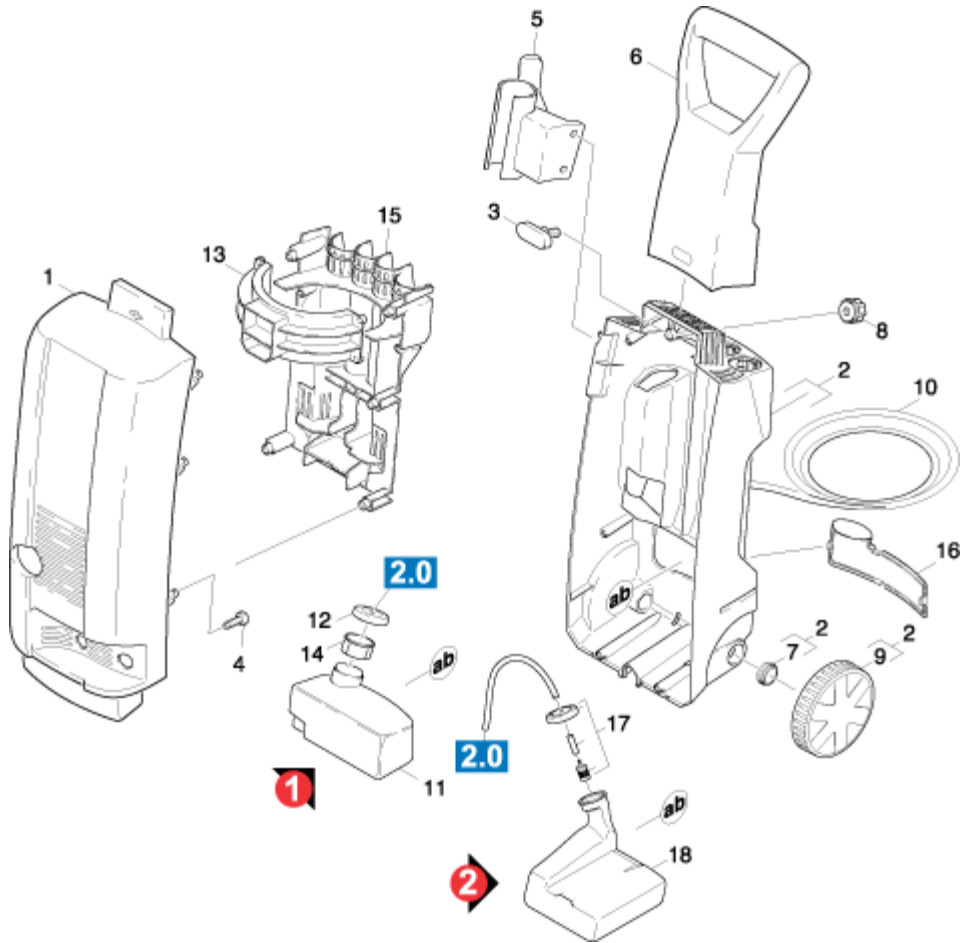

spare parts list and drawing K3.97M

5.958-97

K 39X M

1.0 PIECE PARTS

WWW.PRESSUREPARTS.COM

This drawing covers models with part numbers...

1.423-104.0	1.423-234.0
1.423-105.0	1.423-235.0
1.423-110.0	

Caution: Electrical Hazard. Repairs or attempted repairs by untrained persons may result in damage to the pressure washer and/or personal injury as well as voiding any warranty. Customers are strongly advised to have their machine examined by a trained professional at an authorized Kärcher service location.

spare parts list and drawing

5.958-976 /

K 39X M /

1.0 PIECE PARTS

4	9.086-173.0	SCREW	8
5	9.036-731.0	ACCESSORIES BRACKET	1
6	9.036-724.0	HANDLE	1
7	9.036-727.0	PLUG	2
8	9.036-738.0	TURNING KNOB	1
9	9.001-260.0	WHEEL SET	1
		SET OF 2 PIECES	
10	9.084-055.0	CABLE	1
		-EUR- /	
10	9.084-064.0	CABLE	1
		-GB- /	