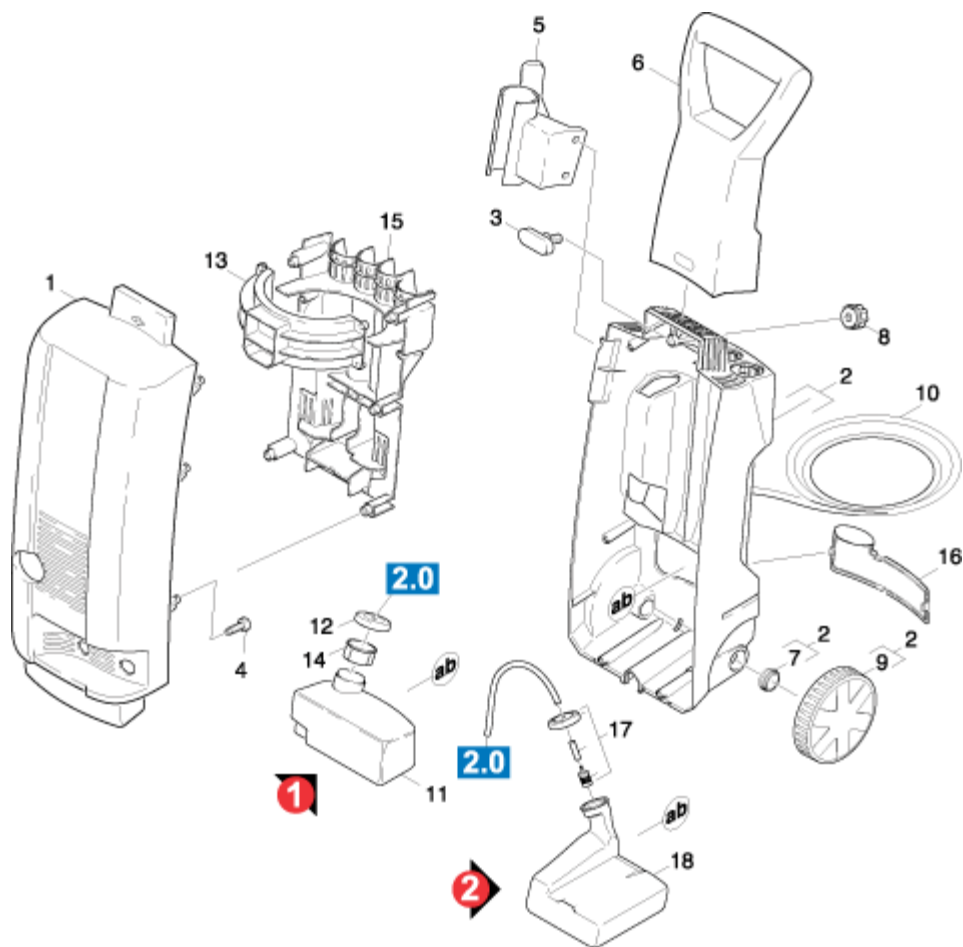

spare parts list and drawing

5.958-976 /

K 39X M /

1.0 PIECE PARTS

4	9.086-173.0	SCREW	8
5	9.036-731.0	ACCESSORIES BRACKET	1
6	9.036-724.0	HANDLE	1
7	9.036-727.0	PLUG	2
8	9.036-738.0	TURNING KNOB	1
9	9.001-260.0	WHEEL SET	1
		SET OF 2 PIECES	
10	9.084-055.0	CABLE	1
		-EUR- /	
10	9.084-064.0	CABLE	1
		-GB- /	

spare parts list and drawing

5.958-976 /

K 39X M /

1.0 PIECE PARTS

10	9.084-065.0 CABLE -AUS/NZ- /	1
10	9.084-070.0 CABLE -CH- /	1
11	9.036-728.0 RM-TANK K 39X VERSION 1 /	1
12	9.048-067.0 CAP OF A TANK VERSION 1 /	1
13	9.036-723.0 SUPPORT	1
14	9.036-729.0 FILTER VERSION 1 /	1