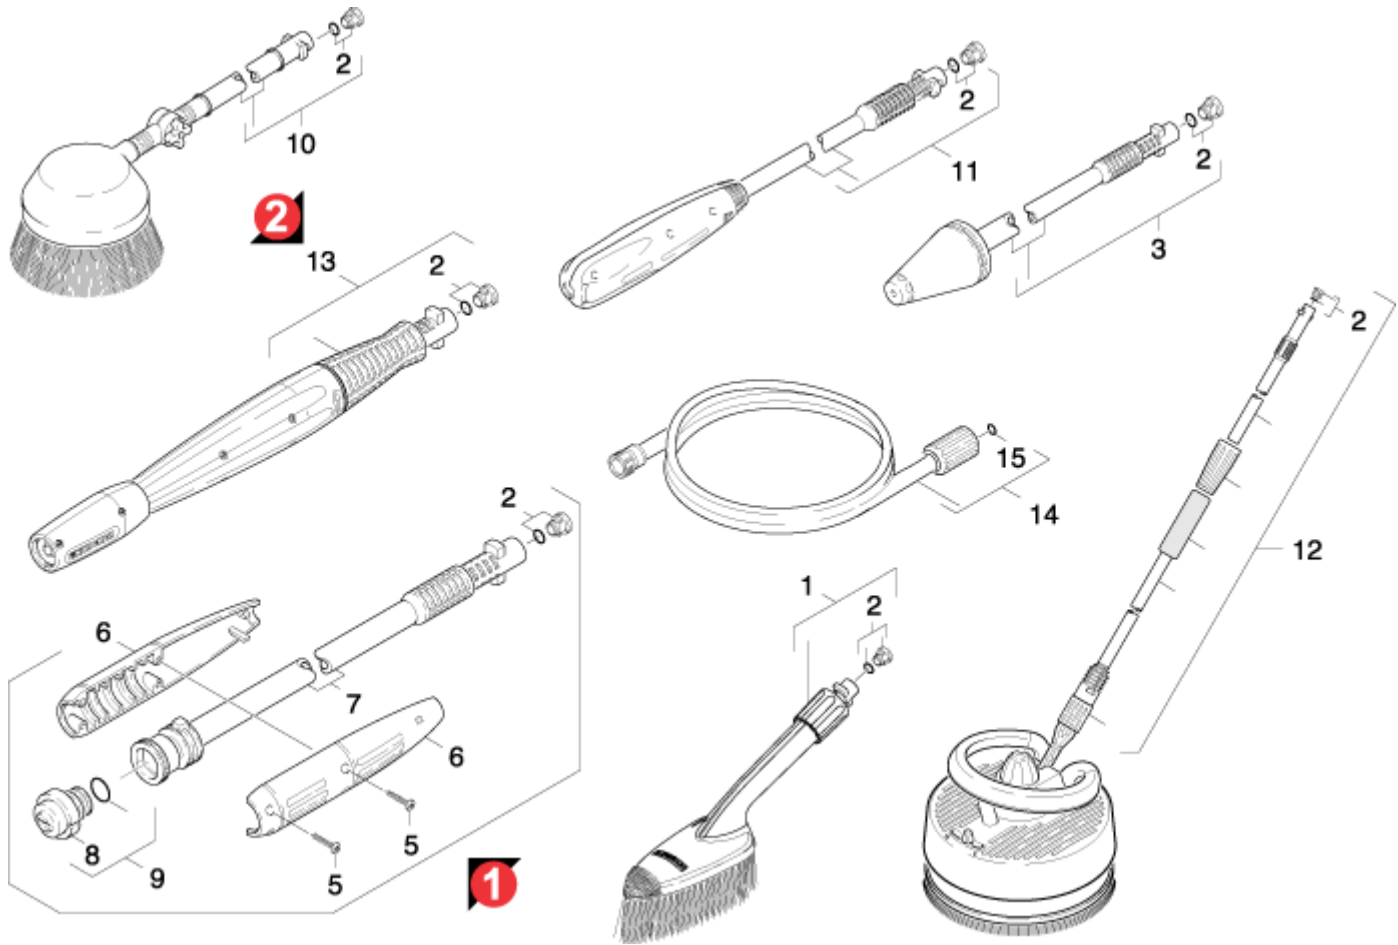

spare parts list and drawing

5.958-976

K 39X M

4.2 JET PIPE

1	2.640-589.0	BRUSH	1
2	2.883-111.0	SPARE PARTS KIT	3
3	9.011-421.0	ROTARY NOZZLE	1
5	6.303-122.0	OVAL HEAD SCREW	6
6	9.036-402.0	HANDLES	1
7	9.036-403.0	PIPE	1
8	6.362-534.0	GASKET	1
9	4.762-238.0	NOZZLE CAP	1
10	4.762-065.0	ROTATING BRUSH	1
11	4.760-482.0	QUADRUPLE NOZZLE	1