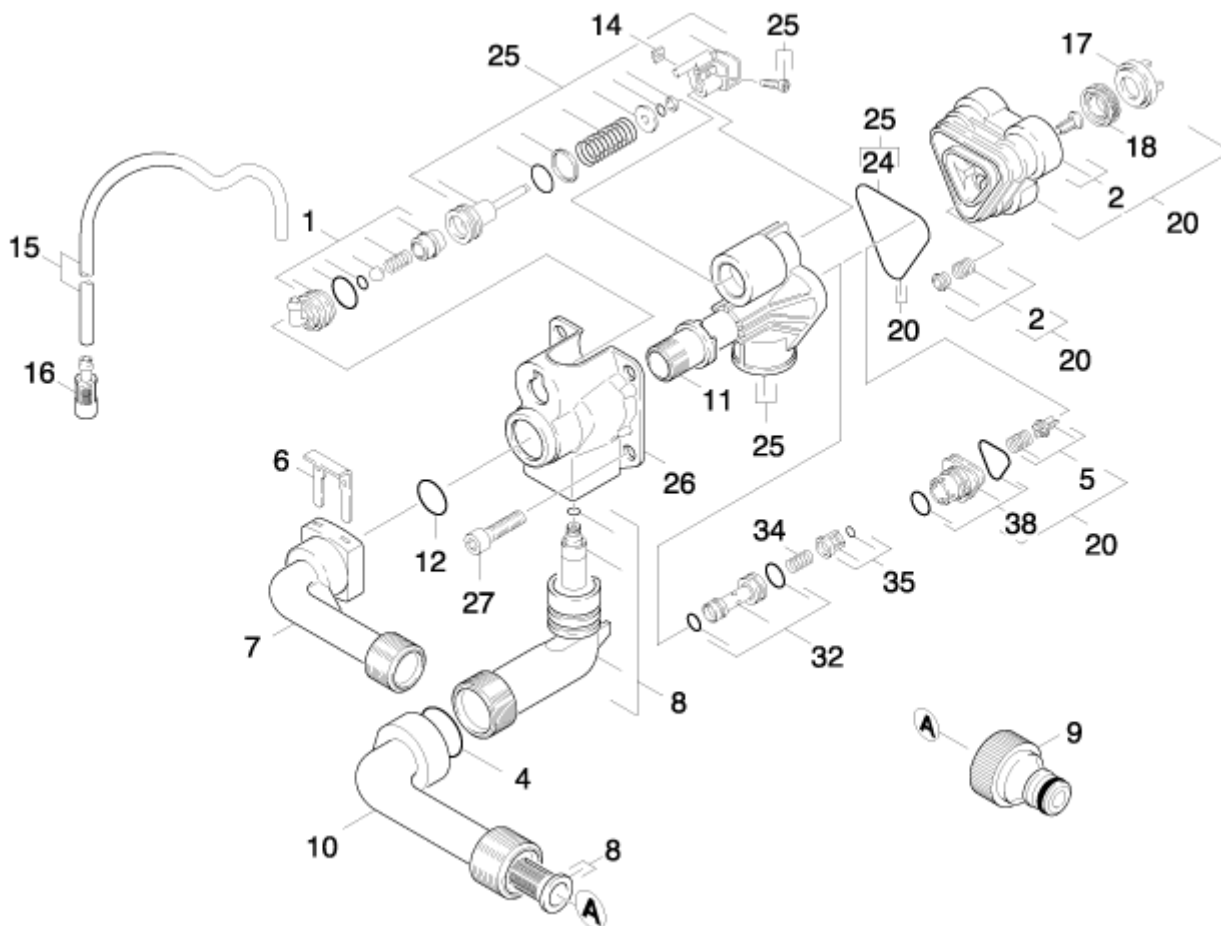

spare parts list and drawing

5.958-976 /

K 39X M /

3.0 MOTOR

0	9.001-213.0	MOTOR	1
1	6.964-090.0	FAN HOUSING	1
2	7.304-395.0	HEXAGONAL HEAD SCREW	1
3	9.039-102.0	BLOWER WHEEL	1
4	6.964-092.0	FAT	1
5	6.964-096.0	END PLATE	1
6	9.078-004.0	ROTARY SHAFT SEAL	1
7	7.401-136.0	BALL BEARING	1
8	9.086-153.0	OVAL HEAD SCREW	4
9	9.086-169.0	SCREW	1

spare parts list and drawing

5.958-976 /

K 39X M /

3.0 MOTOR

10	9.039-090.0	SWASH PLATE	1
11	7.312-233.0	SERRATED LOCK WASHER	1
12	5.363-466.0	JOINT RING	1

spare parts list and drawing

5.958-976 /

K 39X M /

2.2 HOUSING

2	9.047-023.0	SPRING	3
3	9.001-102.0	PISTON	3
4	9.081-373.0	GASKET	1
5	9.001-101.0	HOUSING	1
6	6.964-026.0	GROOVED RING	3
7	7.306-042.0	CHEESE HEAD SCREW	4

spare parts list and drawing

5.958-976

K 39X M

2.1 HOUSING

1	9.001-103.0	SPARE PARTS SET	1
2	9.001-110.0	MOULDED PART	3
4	9.081-421.0	GASKET	1
5	9.001-149.0	VENTILSET	3
6	9.039-148.0	CLAMP	1
7	9.036-703.0	CONNECTION	1
8	9.001-187.0	SPARE PARTS SET	1
9	6.389-870.0	CONNECTION	1
10	9.036-705.0	SUCTION CONNECTION	1
11	9.036-444.0	SLEEVE	1