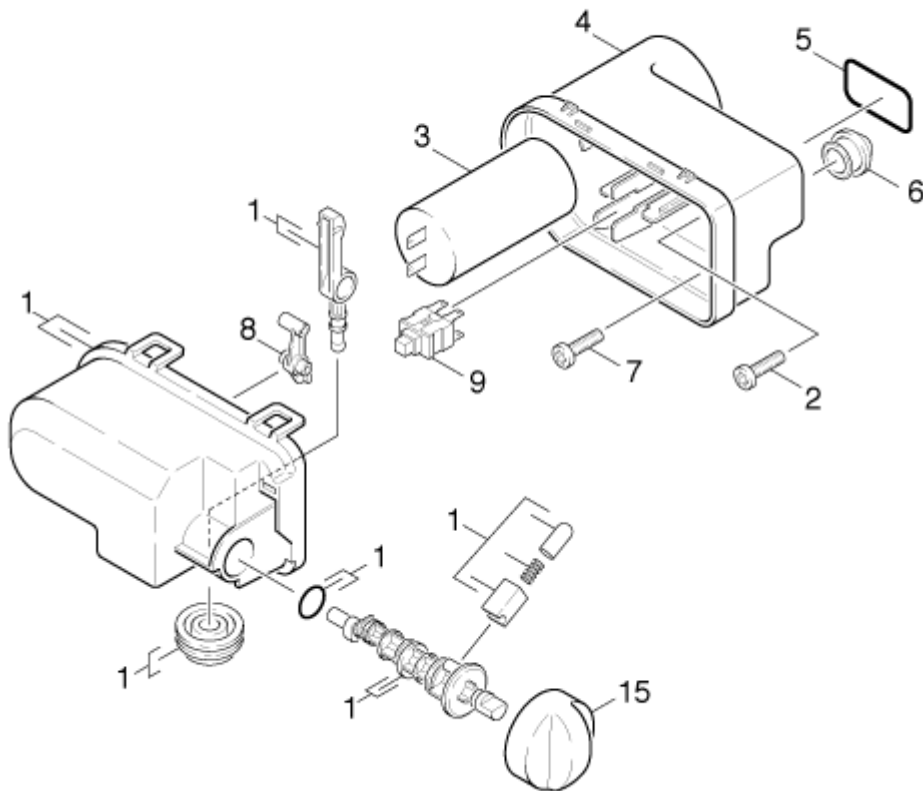

spare parts list and drawing

5.958-976

K 39X M

2.1 HOUSING

12	6.362-151.0	GASKET	1
14	7.311-569.0	SQUARE NUT	1
15	6.388-216.0	HOSE	1
	TO ORDER AS CUT GOODS		
16	5.731-609.0	FILTER	1
17	9.036-322.0	SUPPORTING DISK	3
18	6.362-875.0	GROOVED RING	3
20	9.001-105.0	ZYLINDERKOPFSET	1
24	9.081-418.0	FORM SEAL	1
25	9.001-104.0	SPARE PARTS SET	1

spare parts list and drawing

5.958-976

K 39X M

2.1 HOUSING

26	9.039-117.0	COVER	1
27	7.306-042.0	CHEESE HEAD SCREW	4
32	9.001-108.0	INJECTOR	1
34	9.047-026.0	SPRING	1
35	9.001-107.0	CAGE	1
38	9.001-106.0	JOINING PIECE	1

spare parts list and drawing

5.958-976

/

K 39X M

/

5.0 ELECTRIC BOX

1	9.001-100.0	COVER	1
2	7.303-031.0	SCREW	1
3	9.085-035.0	CAPACITOR	1
4	9.036-348.0	HOUSING	1
5	6.362-870.0	GASKET	1
6	9.048-011.0	BUSH	1
7	9.086-153.0	OVAL HEAD SCREW	2
8	9.036-384.0	SWITCH LEVER	1
9	9.085-034.0	SWITCH	1
15	9.036-725.0	SWITCH KNOB	1