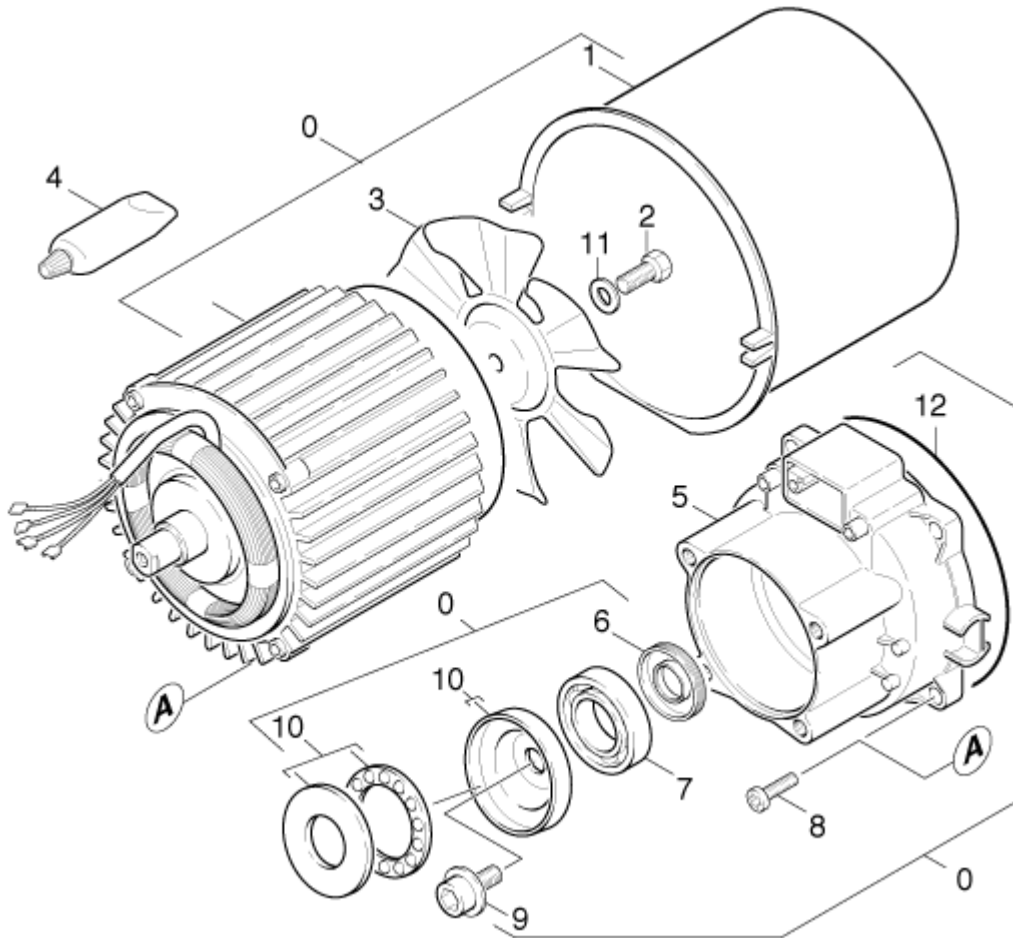

spare parts list and drawing

5.958-976

K 39X M

4.1 TRIGGER GUN

0	4.775-389.0 PISTOL-M VERSION 1 /	1
0	4.775-423.0 PISTOL-M VERSION 2 /	1
1	5.037-137.0 CLAMP	1
2	5.332-464.0 PRESSURE SPRING	1
3	6.363-198.0 GASKET	1
4	6.390-499.0 HD-M-HOSE 7,5/14 MPA	1
5	2.880-296.0 SPARE PARTS KIT	1

spare parts list and drawing

5.958-976 /

K 39X M /

3.0 MOTOR

0	9.001-213.0	MOTOR	1
1	6.964-090.0	FAN HOUSING	1
2	7.304-395.0	HEXAGONAL HEAD SCREW	1
3	9.039-102.0	BLOWER WHEEL	1
4	6.964-092.0	FAT	1
5	6.964-096.0	END PLATE	1
6	9.078-004.0	ROTARY SHAFT SEAL	1
7	7.401-136.0	BALL BEARING	1
8	9.086-153.0	OVAL HEAD SCREW	4
9	9.086-169.0	SCREW	1