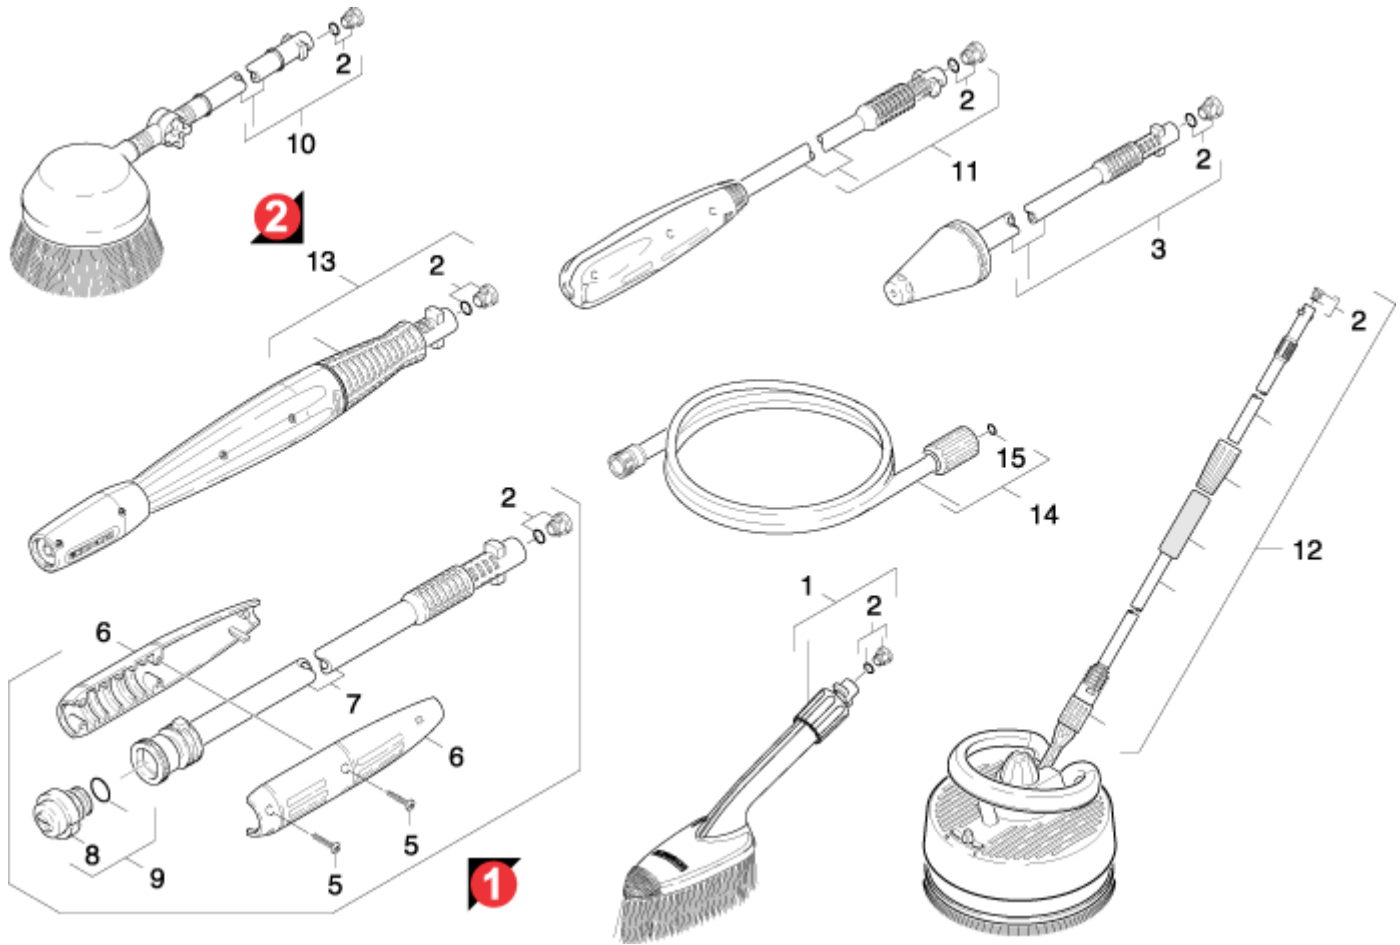

spare parts list and drawing

5.958-976 /

K 39X M /

4.2 JET PIPE

12	2.640-212.0	SUCTION APPARATUS	1
13	4.760-544.0	VPS K5 0287VERPACKT	1
14	6.389-092.0	LENGTHENING PIECE (HOSE)	1
15	2.880-296.0	SPARE PARTS KIT	1