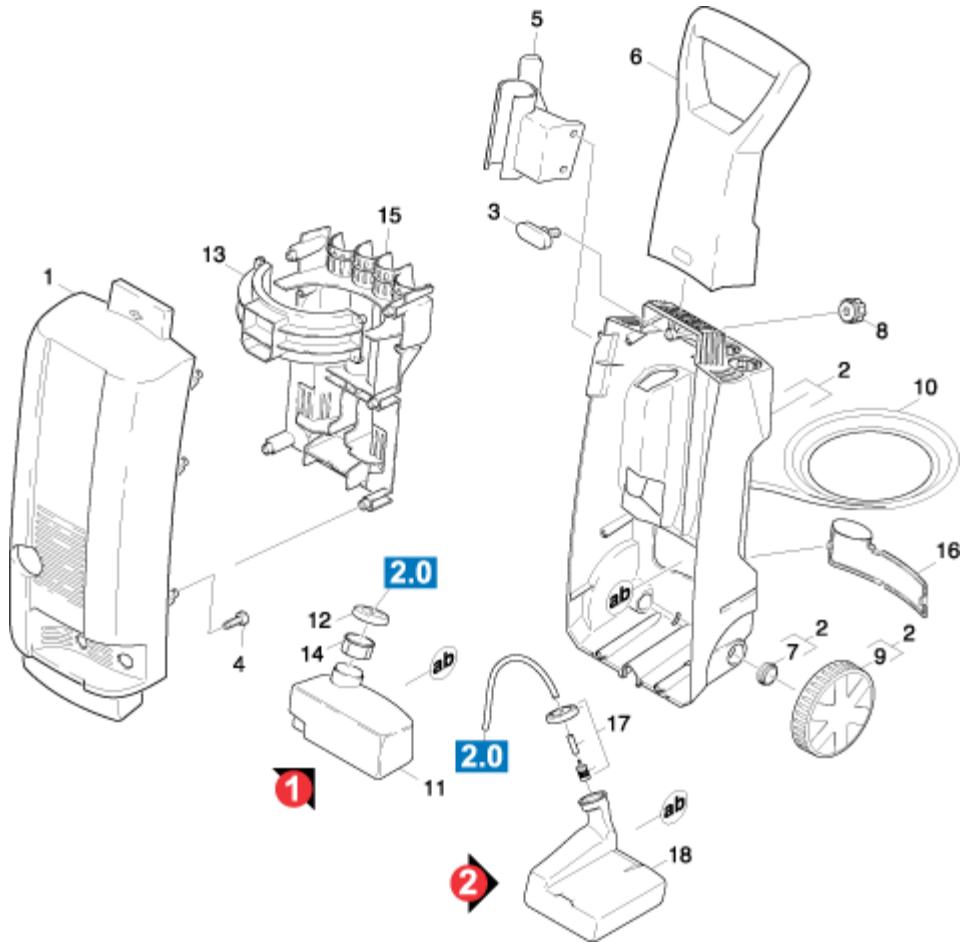

spare parts list and drawing

5.958-976 /

K 39X M /

1.0 PIECE PARTS

15	9.036-722.0	MOULDED PART	1
16	9.036-730.0	COVERING CAP	1
17	9.011-711.0	FILTER	1
	VERSION 2 /		
18	9.036-893.0	RM-TANK K3./4.9XMD	1
	VERSION 2 /