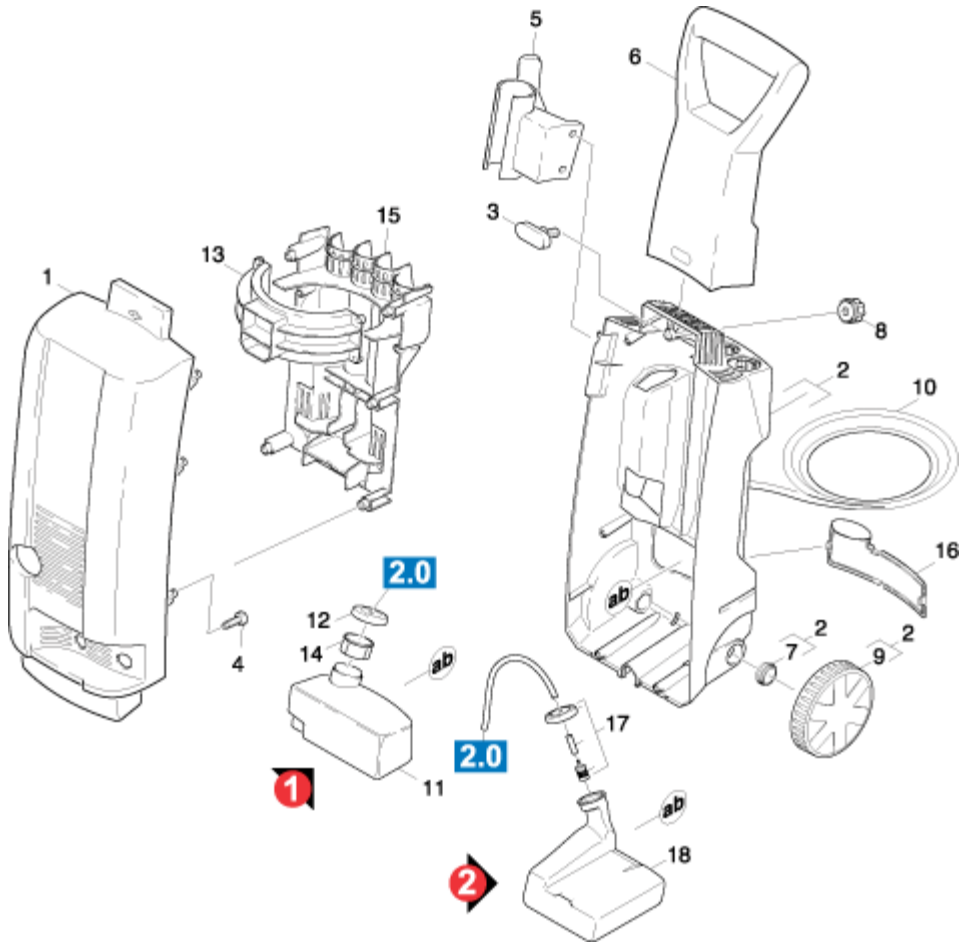

spare parts list and drawing K3.97M

5.958-97

K 39X M

1.0 PIECE PARTS

WWW.PRESSUREPARTS.COM

This drawing covers models with part numbers...

1.423-104.0	1.423-234.0
1.423-105.0	1.423-235.0
1.423-110.0	

Caution: Electrical Hazard. Repairs or attempted repairs by untrained persons may result in damage to the pressure washer and/or personal injury as well as voiding any warranty. Customers are strongly advised to have their machine examined by a trained professional at an authorized Kärcher service location.

spare parts list and drawing

5.958-976 /

K 39X M /

1.0 PIECE PARTS

4	9.086-173.0	SCREW	8
5	9.036-731.0	ACCESSORIES BRACKET	1
6	9.036-724.0	HANDLE	1
7	9.036-727.0	PLUG	2
8	9.036-738.0	TURNING KNOB	1
9	9.001-260.0	WHEEL SET	1
		SET OF 2 PIECES	
10	9.084-055.0	CABLE	1
		-EUR- /	
10	9.084-064.0	CABLE	1
		-GB- /	