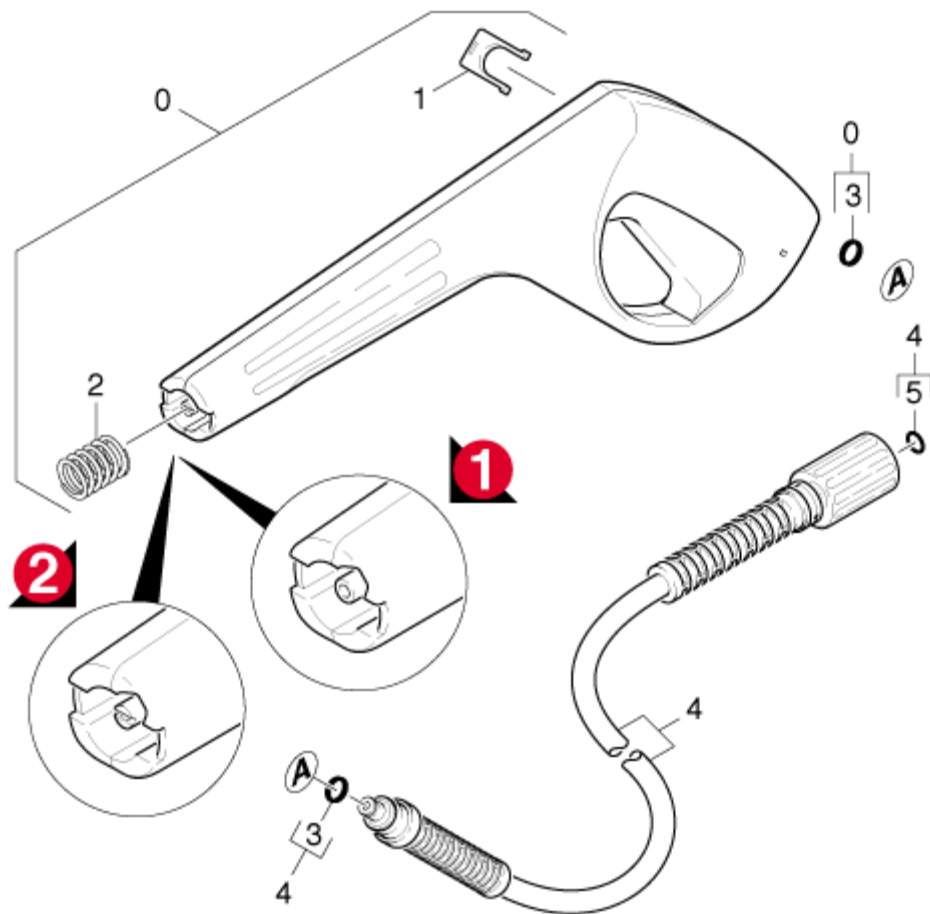

spare parts list and drawing

5.958-976

K 39X M

4.1 TRIGGER GUN

0	4.775-389.0 PISTOL-M VERSION 1 /	1
0	4.775-423.0 PISTOL-M VERSION 2 /	1
1	5.037-137.0 CLAMP	1
2	5.332-464.0 PRESSURE SPRING	1
3	6.363-198.0 GASKET	1
4	6.390-499.0 HD-M-HOSE 7,5/14 MPA	1
5	2.880-296.0 SPARE PARTS KIT	1