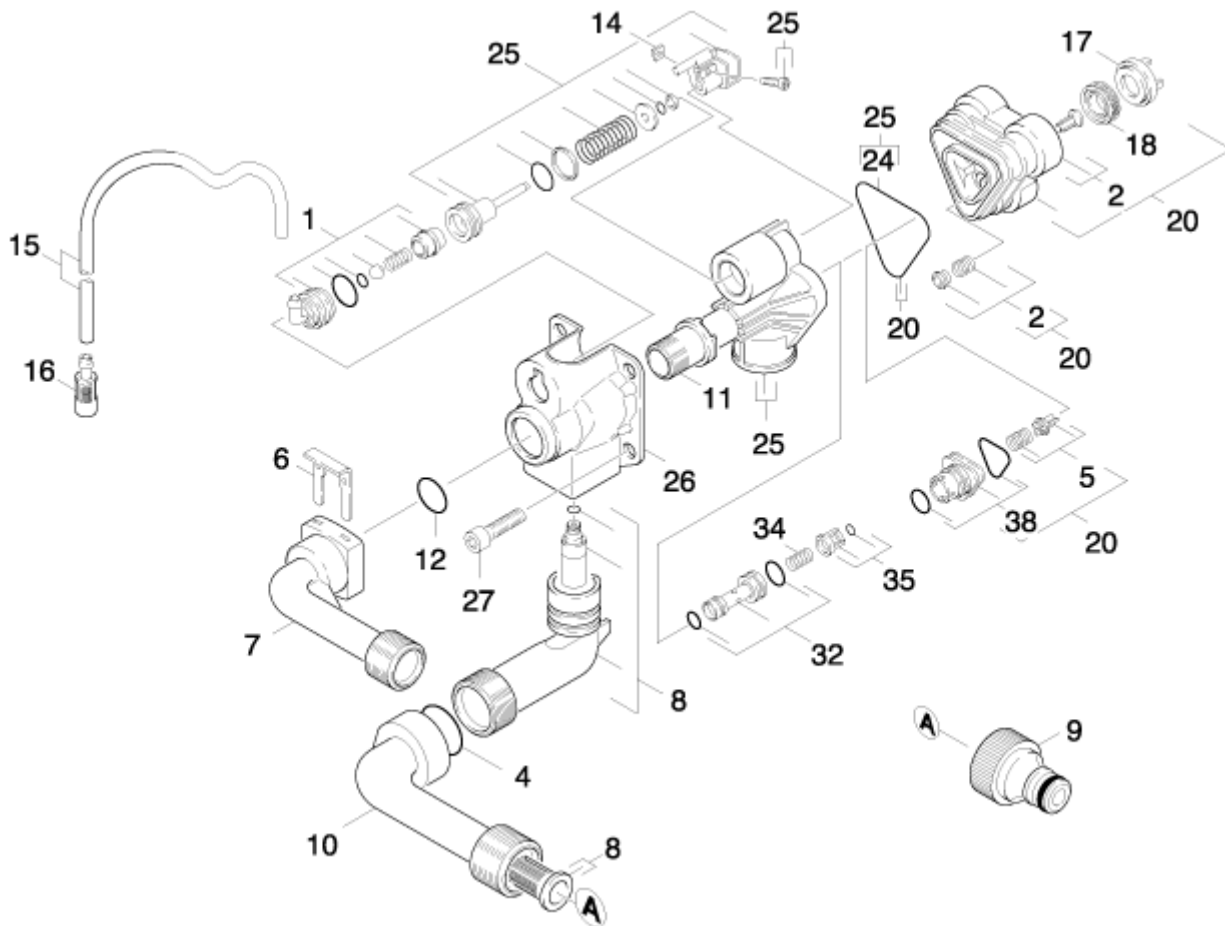

2.2 HOUSING

2	9.047-023.0	SPRING	3
3	9.001-102.0	PISTON	3
4	9.081-373.0	GASKET	1
5	9.001-101.0	HOUSING	1
6	6.964-026.0	GROOVED RING	3
7	7.306-042.0	CHEESE HEAD SCREW	4

spare parts list and drawing

5.958-976

K 39X M

2.1 HOUSING

1	9.001-103.0	SPARE PARTS SET	1
2	9.001-110.0	MOULDED PART	3
4	9.081-421.0	GASKET	1
5	9.001-149.0	VENTILSET	3
6	9.039-148.0	CLAMP	1
7	9.036-703.0	CONNECTION	1
8	9.001-187.0	SPARE PARTS SET	1
9	6.389-870.0	CONNECTION	1
10	9.036-705.0	SUCTION CONNECTION	1
11	9.036-444.0	SLEEVE	1

spare parts list and drawing

5.958-976

K 39X M

2.1 HOUSING

12	6.362-151.0	GASKET	1
14	7.311-569.0	SQUARE NUT	1
15	6.388-216.0	HOSE	1
	TO ORDER AS CUT GOODS		
16	5.731-609.0	FILTER	1
17	9.036-322.0	SUPPORTING DISK	3
18	6.362-875.0	GROOVED RING	3
20	9.001-105.0	ZYLINDERKOPFSET	1
24	9.081-418.0	FORM SEAL	1
25	9.001-104.0	SPARE PARTS SET	1