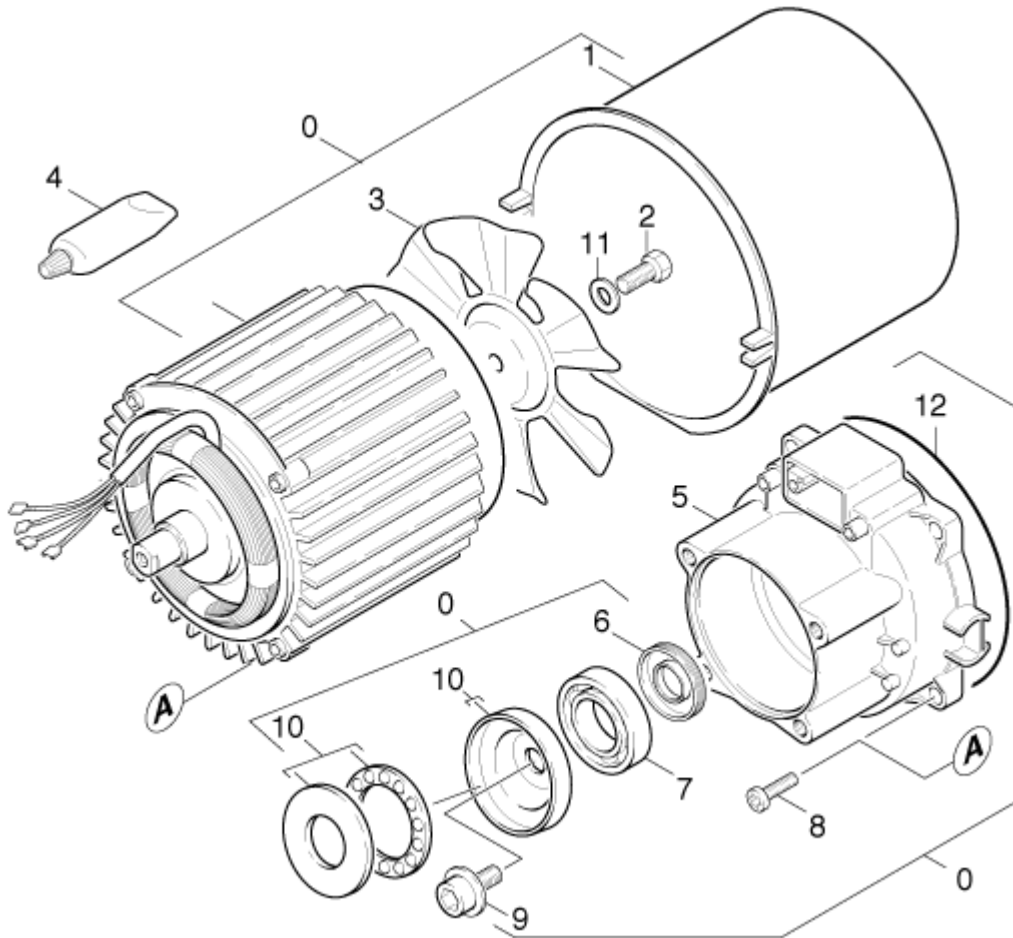

spare parts list and drawing

5.958-976 /

K 39X M /

3.0 MOTOR

10	9.039-090.0	SWASH PLATE	1
11	7.312-233.0	SERRATED LOCK WASHER	1
12	5.363-466.0	JOINT RING	1