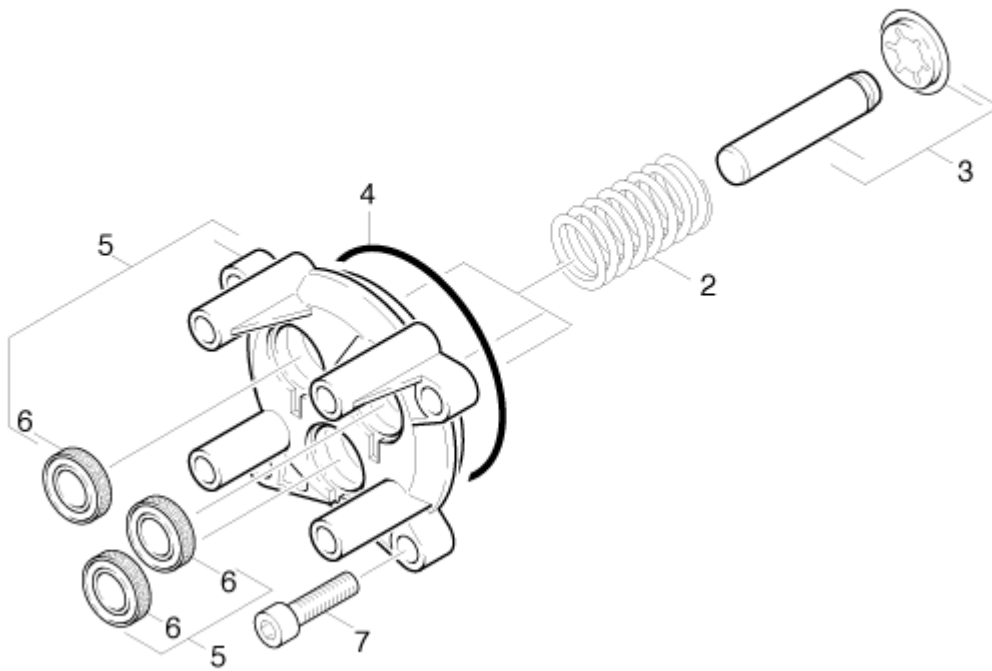

spare parts list and drawing

5.958-976 /

K 39X M /

3.0 MOTOR

10	9.039-090.0	SWASH PLATE	1
11	7.312-233.0	SERRATED LOCK WASHER	1
12	5.363-466.0	JOINT RING	1

spare parts list and drawing

5.958-976 /

K 39X M /

2.2 HOUSING

2	9.047-023.0	SPRING	3
3	9.001-102.0	PISTON	3
4	9.081-373.0	GASKET	1
5	9.001-101.0	HOUSING	1
6	6.964-026.0	GROOVED RING	3
7	7.306-042.0	CHEESE HEAD SCREW	4

spare parts list and drawing

5.958-976