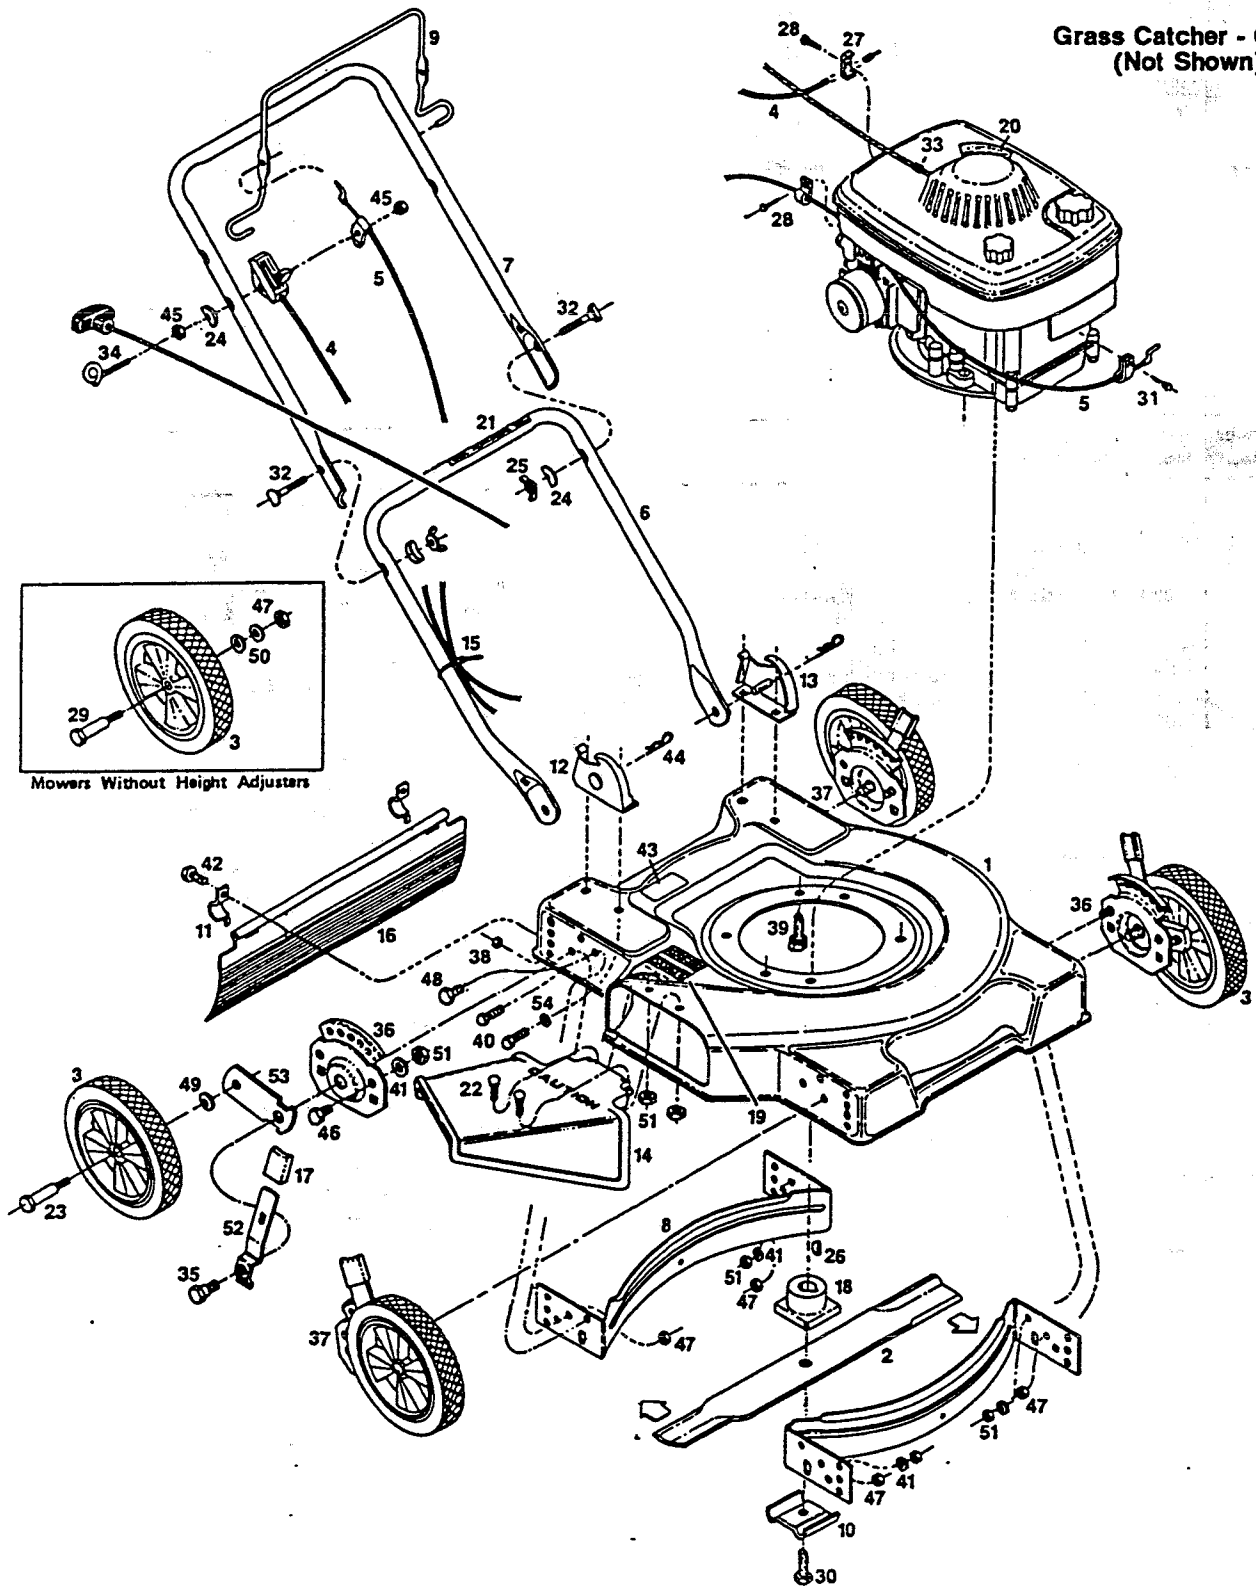

## PARTS LIST

Index No.	Part No.	Description	Index No.	Part No.	Description
1	029546	Deck 20"	22	150011	Bolt-Carriage 1/4-20 x 3/4
1	028738	Deck 22"	23	150060	Wheel Bolt w/Hgt. Adj.*
2	030031	Blade-20" Flat	24	150201	Washer-Curved 5/16
2	030049	Blade-22" Flat	25	150235	Wingnut 5/16-18
3		Wheel Assembly *	26	150276	Woodruff Key #6
	040246	7" Plastic-White-Diamond	27	150318	Cable Clamp
	040022	7" Plastic-White-Rib-Roller Bearing	28	150623	Screw-Sheet Metal #10 x 3/4
	040386	7" Steel-White-Rib-Ball Bearing	29	150730	Wheel Bolt w/o Hgt. Adj.*
	041046	7" Steel-White-Rib-Flange Bearing	30	150862	Bolt-Blade
	040030	8" Plastic-White-Rib-Roller Bearing	31	151613	Bolt-Hex Head #10-32 x 3/4 Sems
	040451	8" Steel-White-Rib-Ball Bearing	32	151928	Bolt-Curved Head 5/16-18 x 1 1/4
	040857	8" Plastic-White-Diamond	33	152074	Rope Stop
	040865	8" Plastic-White-Diamond-Roller Bearing	34	152629	Rope Guide
	041111	8" Steel-White-Rib-Flange Bearing	35	153650	Shoulder Bolt-Hgt. Adj.*
4	050906	Control-Throttle w/Cable	36	428664	Back Plate-Height Adjuster L.H. Front R.H. Rear *
5	051037	Cable-Engine/Blade Control*	37	428714	Back Plate-Height Adjuster R.H. Front L.H. Rear *
6	071563	Handle-Lower	38	452318	Nut-#10-24 HX Nylon Insert
7	071084	Handle-Upper	39	457168	Bolt-3/8-16 x 1/2 Thread Forming
8	101519	Baffle 20/22" Rear Standard, Front *	40	457499	Bolt-1/4-20 x 1/2 Thread Forming
9	104687	Bail-Engine/Blade Control	41	462093	Washer-Flat 1/4" *
10	106336	Washer-Blade Adapter	42	458687	Bolt-Hex Head #10-24 x 1/2
11	106914	Clip-Trailing Shield*	43	714170	Decal-Model Number
12	107086	Handle Bracket-Right Hand	44	715011	Hairpin Cotter
13	107094	Handle Bracket-Left Hand	45	715037	Nut-Keps 1/4-20
14	110221	Chute Deflector Assembly*	46	715045	Bolt-Hex Head 1/4-20 x 3/4 *
15	110379	Cable Tie	47	715086	Locknut 3/8-16 *
16	111609	Trailing Shield-20/22" w/o Hgt. Adj.*	48	715201	Bolt-Hex 3/8-16 x 3/4 w/o Hgt. Adj.
16	111617	Trailing Shield-20/22" w/Hgt. Adj.*	49	715607	Washer-Belleville *
17	111559	Plastic Tip-Setting Lever*	50	715417	Washer 3/4 SAE *
18	133231	Blade Adapter	51	715508	Locknut 1/4-20 Top
19	144063	Decal-Danger*	52	776500	Setting Lever-Height Adjuster *
20	144204	Decal-Blade Warning*	53	777862	Wheel Lever-Height Adjuster *
21	144899	Decal-Starting Instructions	54	151555	Washer-Flat 1/4"-22" Deck only