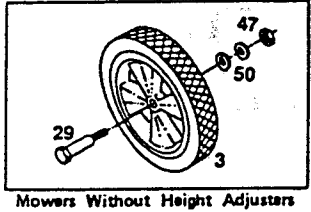

## PARTS LIST

Index No.	Part No.	Description	Index No.	Part No.	Description
1	029546	Deck 20"	22	150011	Bolt-Carriage 1/4-20 x 3/4
1	028738	Deck 22"	23	150060	Wheel Bolt w/Hgt. Adj.*
2	030031	Blade-20" Flat	24	150201	Washer-Curved 5/16
2	030049	Blade-22" Flat	25	150235	Wingnut 5/16-18
3		Wheel Assembly *	26	150276	Woodruff Key #6
	040246	7" Plastic-White-Diamond	27	150318	Cable Clamp
	040022	7" Plastic-White-Rib-Roller Bearing	28	150623	Screw-Sheet Metal #10 x 3/4
	040386	7" Steel-White-Rib-Ball Bearing	29	150730	Wheel Bolt w/o Hgt. Adj.*
	041046	7" Steel-White-Rib-Flange Bearing	30	150862	Bolt-Blade
	040030	8" Plastic-White-Rib-Roller Bearing	31	151613	Bolt-Hex Head #10-32 x 3/4 Sems
	040451	8" Steel-White-Rib-Ball Bearing	32	151928	Bolt-Curved Head 5/16-18 x 1 1/4
	040857	8" Plastic-White-Diamond	33	152074	Rope Stop
	040865	8" Plastic-White-Diamond-Roller Bearing	34	152629	Rope Guide
	041111	8" Steel-White-Rib-Flange Bearing	35	153650	Shoulder Bolt-Hgt. Adj.*
4	050906	Control-Throttle w/Cable	36	428664	Back Plate-Height Adjuster L.H. Front R.H. Rear *
5	051037	Cable-Engine/Blade Control*	37	428714	Back Plate-Height Adjuster R.H. Front L.H. Rear *
6	071563	Handle-Lower	38	452318	Nut-#10-24 HX Nylon Insert
7	071084	Handle-Upper	39	457168	Bolt-3/8-16 x 1/2 Thread Forming
8	101519	Baffle 20/22" Rear Standard, Front *	40	457499	Bolt-1/4-20 x 1/2 Thread Forming
9	104687	Bail-Engine/Blade Control	41	462093	Washer-Flat 1/4" *
10	106336	Washer-Blade Adapter	42	458687	Bolt-Hex Head #10-24 x 1/2
11	106914	Clip-Trailing Shield*	43	714170	Decal-Model Number
12	107086	Handle Bracket-Right Hand	44	715011	Hairpin Cotter
13	107094	Handle Bracket-Left Hand	45	715037	Nut-Keps 1/4-20
14	110221	Chute Deflector Assembly*	46	715045	Bolt-Hex Head 1/4-20 x 3/4 *
15	110379	Cable Tie	47	715086	Locknut 3/8-16 *
16	111609	Trailing Shield-20/22" w/o Hgt. Adj.*	48	715201	Bolt-Hex 3/8-16 x 3/4 w/o Hgt. Adj.
16	111617	Trailing Shield-20/22" w/Hgt. Adj.*	49	715607	Washer-Belleville *
17	111559	Plastic Tip-Setting Lever*	50	715417	Washer 3/4 SAE *
18	133231	Blade Adapter	51	715508	Locknut 1/4-20 Top
19	144063	Decal-Danger*	52	776500	Setting Lever-Height Adjuster *
20	144204	Decal-Blade Warning*	53	777862	Wheel Lever-Height Adjuster *
21	144899	Decal-Starting Instructions	54	151555	Washer-Flat 1/4"-22" Deck only