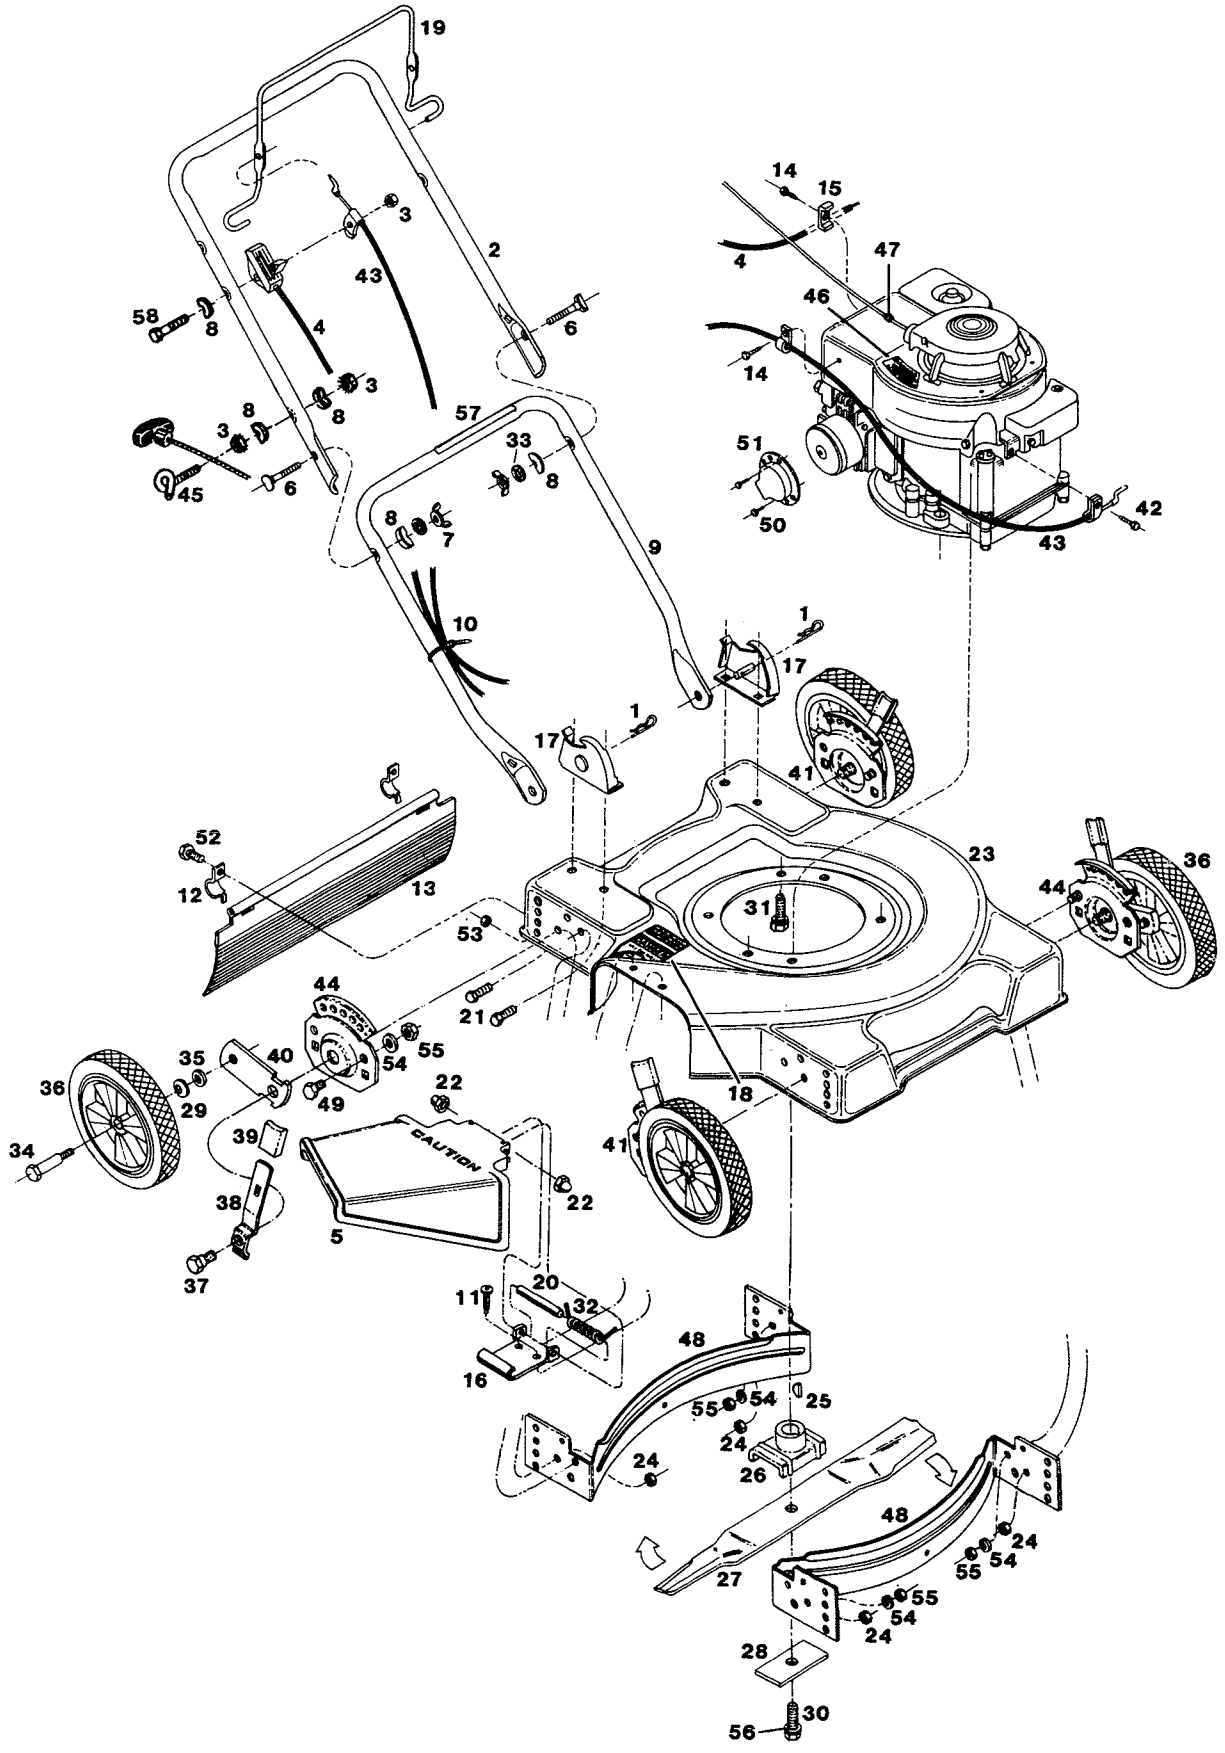

**20" Side Discharge Rotary Mower
Model: 0287B**

Use: Grass Catcher Model 30-0215 (160747)
Replacement Bag (501882)

20" Side Discharge Rotary Mower Model: 0287B

Use: Grass Catcher Model 30-0215 (160747)
Replacement Bag (501882)