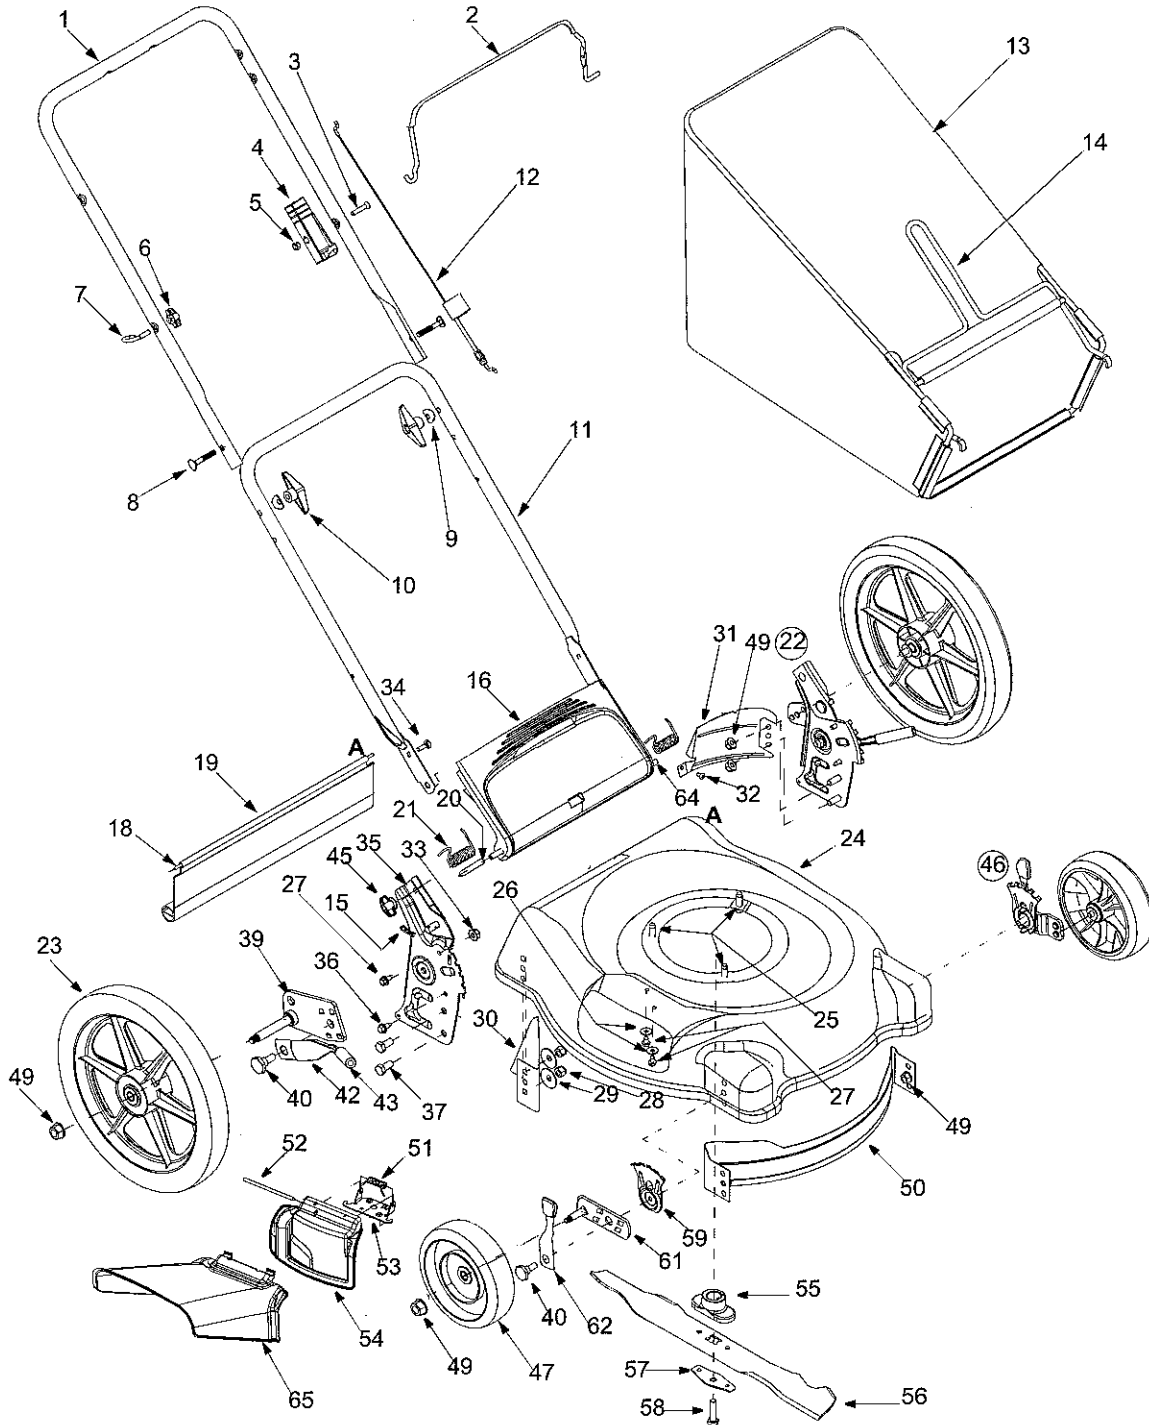

SECTION 10: PARTS LIST FOR SERIES 540

Series 540

Ref. No.	Part No.	Part Description	Ref. No.	Part No.	Part Description
1	749-1092A	Upper Handle	33	712-3005	Flange Lock Nut 3/8-16
2	747-1161A	Control Handle	34	710-0703	Hex Carriage Screw 1/4-20
3	710-1270	C-Sunk Screw 1/4-20 x 1.3"	35	687-02033	Handle Bracket Assembly — RH
4	746-0883	Throttle Housing		687-02031	Handle Bracket Assembly — LH
5	712-0324	Hex Lock Nut 1/4-20	36	710-1652	TT Screw 1/4-14 x .625
6	720-0279	Handle Knob	37	710-0216	Hex Screw 3/8-16 x 0.75
7	710-1205	Rope Guide	38	710-0514	Hex Cap Screw 3/8-16 x 1.0
8	710-1174	Carriage Bolt 5/16-18 x 2"	39	687-02039	Pivot Bar Assembly — RH
9	736-0451	Shoulder Washer .320 ID x .930 OD		687-02040	Pivot Bar Assembly — LH
10	720-0284	Wing Nut	40	738-0507B	Shoulder Screw
11	749-0928A	Lower Handle	42	732-0866	Spring Lever
12	746-0957	Control Cable 37.25"	43	720-0312	Grip: Spring Lever
	746-1130	Control Cable 40"	45	712-0397	Wing Nut
	746-1137	Control Cable 53	46	687-02074	Front Height Adjuster Assembly — RH
13	664-04005	Grass Bag		687-02075	Front Height Adjuster Assembly — LH
14	747-04080	Grass Catcher Frame	47	734-1987	Front Wheel: 8-Spoke Bar Gray 8 x 2
15	714-0104	Hairpin Clip		734-2005A	Front Wheel: Zag Trd Gray 8 x 2.125 †
16	731-04134	Grass Bag Door	49	712-0431	Flange Lock Nut 3/8-16
17	782-5007A	Rear Mulch Plug	50	782-5002A	Front Baffle
18	732-0700	Wire Rod	51	732-1014	Torsion Spring
19	731-1236	Trailshield	52	747-0710	Hinge Pin
20	750-04162	Spacer 375 O.D. x .50 I.D. x 1.02"	53	782-7006	Hinge Mounting Bracket
21	732-04090	Torsion Spring — RH	54	731-04161	Mulching Plug
	732-04089	Torsion Spring — LH	55	748-0376C	Blade Adapter
22	687-02056	Handle Bracket Assembly — RH	56	742-0741	Blade: 21" Mulching
	687-02057	Handle Bracket Assembly — LH	57	736-0524A	Blade Bell Support
23	734-04082	Rear Wheel: 8-Spoke Bar Gray 12 x 2	58	710-1044	Hex Cap Screw 3/8-24 x 1.5
	734-04093	Rear Wheel: Zag Trd. Gray 12 x 2.125 †	59	15261A	Height Adjustment Plate
24	787-01104	Deck 21"	60	720-0426	Knob
25	710-0654A	Hex Washer Screw 3/8-16 x 1.0	61	687-02077	Pivot Bar Assembly — RH
26	736-0270	Bell Washer 265 ID x 75 OD		687-02076	Pivot Bar Assembly — LH
28	712-0130	Hex Lock Nut 3/8-16	62	732-0404	Spring Lever
29	736-0356	Bell Washer .390 ID x .380 OD	64	747-0996	Chute Door Pivot Rod
30	782-5004	Rear Baffle - RH	65	731-04177	Side Discharge Deflector
31	782-5003	Rear Baffle - LH	66	731-1426A	Hubcap Radial Spoke Yellow† (NS)
32	710-1017	Tap Screw 1/4-14 x .625.		731-0981A	Hubcap Radial Spoke Gray † (NS)