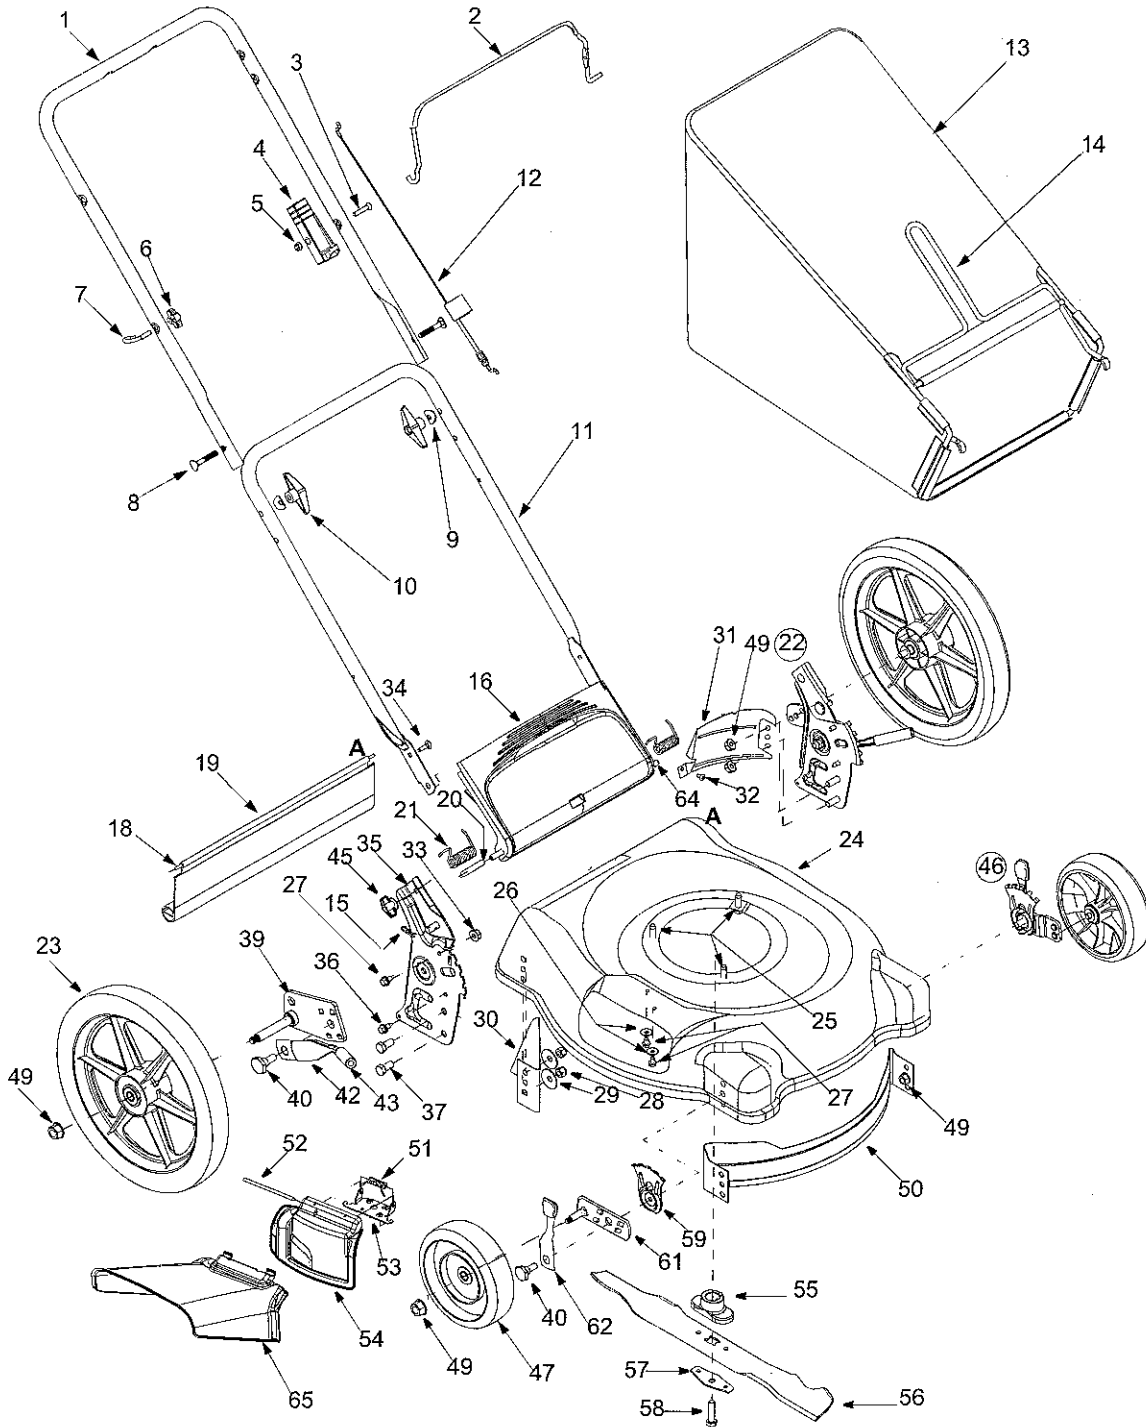

SECTION 10: PARTS LIST FOR SERIES 540

Series 540

Ref. No.	Part No.	Part Description	Ref. No.	Part No.	Part Description
1	749-1092A	Upper Handle	33	712-3005	Flange Lock Nut 3/8-16
2	747-1161A	Control Handle	34	710-0703	Hex Carriage Screw 1/4-20
3	710-1270	C-Sunk Screw 1/4-20 x 1 3/4	35	687-02033	Handle Bracket Assembly — RH
4	746-0883	Throttle Housing		687-02031	Handle Bracket Assembly — LH
5	712-0324	Hex Lock Nut 1/4-20	36	710-1652	TT Screw 1/4-14 x .625
6	720-0279	Handle Knob	37	710-0216	Hex Screw 3/8-16 x 0.75
7	710-1205	Rope Guide	38	710-0514	Hex Cap Screw 3/8-16 x 1.0
8	710-1174	Carriage Bolt 5/16-18 x 2"	39	687-02039	Pivot Bar Assembly — RH
9	736-0451	Shoulder Washer .320 ID x .930 OD		687-02040	Pivot Bar Assembly — LH
10	720-0284	Wing Nut	40	738-0507B	Shoulder Screw
11	749-0928A	Lower Handle	42	732-0866	Spring Lever
12	746-0957	Control Cable 37 25'	43	720-0312	Grip: Spring Lever
	746-1130	Control Cable 40"	45	712-0397	Wing Nut
	746-1137	Control Cable 53"	46	687-02074	Front Height Adjuster Assembly — RH
13	664-04005	Grass Bag		687-02075	Front Height Adjuster Assembly — LH
14	747-04080	Grass Catcher Frame	47	734-1987	Front Wheel: 8-Spoke Bar Gray 8 x 2
15	714-0104	Hairpin Clip		734-2005A	Front Wheel: Zag Trd Gray 8 x 2 125 †
16	731-04134	Grass Bag Door	49	712-0431	Flange Lock Nut 3/8-16
17	782-5007A	Rear Mulch Plug	50	782-5002A	Front Baffle
18	732-0700	Wire Rod	51	732-1014	Torsion Spring
19	731-1236	Trailshield	52	747-0710	Hinge Pin
20	750-04162	Spacer 375 O.D. x 50 I.D. x 1.02"	53	782-7006	Hinge Mounting Bracket
21	732-04090	Torsion Spring — RH	54	731-04161	Mulching Plug
	732-04089	Torsion Spring — LH	55	748-0376C	Blade Adapter
22	687-02056	Handle Bracket Assembly — RH	56	742-0741	Blade: 21" Mulching
	687-02057	Handle Bracket Assembly — LH	57	736-0524A	Blade Bell Support
23	734-04082	Rear Wheel: 8-Spoke Bar Gray 12 x 2	58	710-1044	Hex Cap Screw 3/8-24 x 1.5
	734-04093	Rear Wheel: Zag Trd Gray 12 x 2 125 †	59	15261A	Height Adjustment Plate
24	787-01104	Deck 21"	60	720-0426	Knob
25	710-0654A	Hex Washer Screw 3/8-16 x 1.0	61	687-02077	Pivot Bar Assembly — RH
26	736-0270	Bell Washer .265 ID x .75 OD		687-02076	Pivot Bar Assembly — LH
28	712-0130	Hex Lock Nut 3/8-16	62	732-0404	Spring Lever
29	736-0356	Bell Washer .390 ID x .380 OD	64	747-0996	Chute Door Pivot Rod
30	782-5004	Rear Baffle - RH	65	731-04177	Side Discharge Deflector
31	782-5003	Rear Baffle - LH	66	731-1426A	Hubcap Radial Spoke Yellow † (NS)
32	710-1017	Tap Screw 1/4-14 x .625.		731-0981A	Hubcap Radial Spoke Gray † (NS)