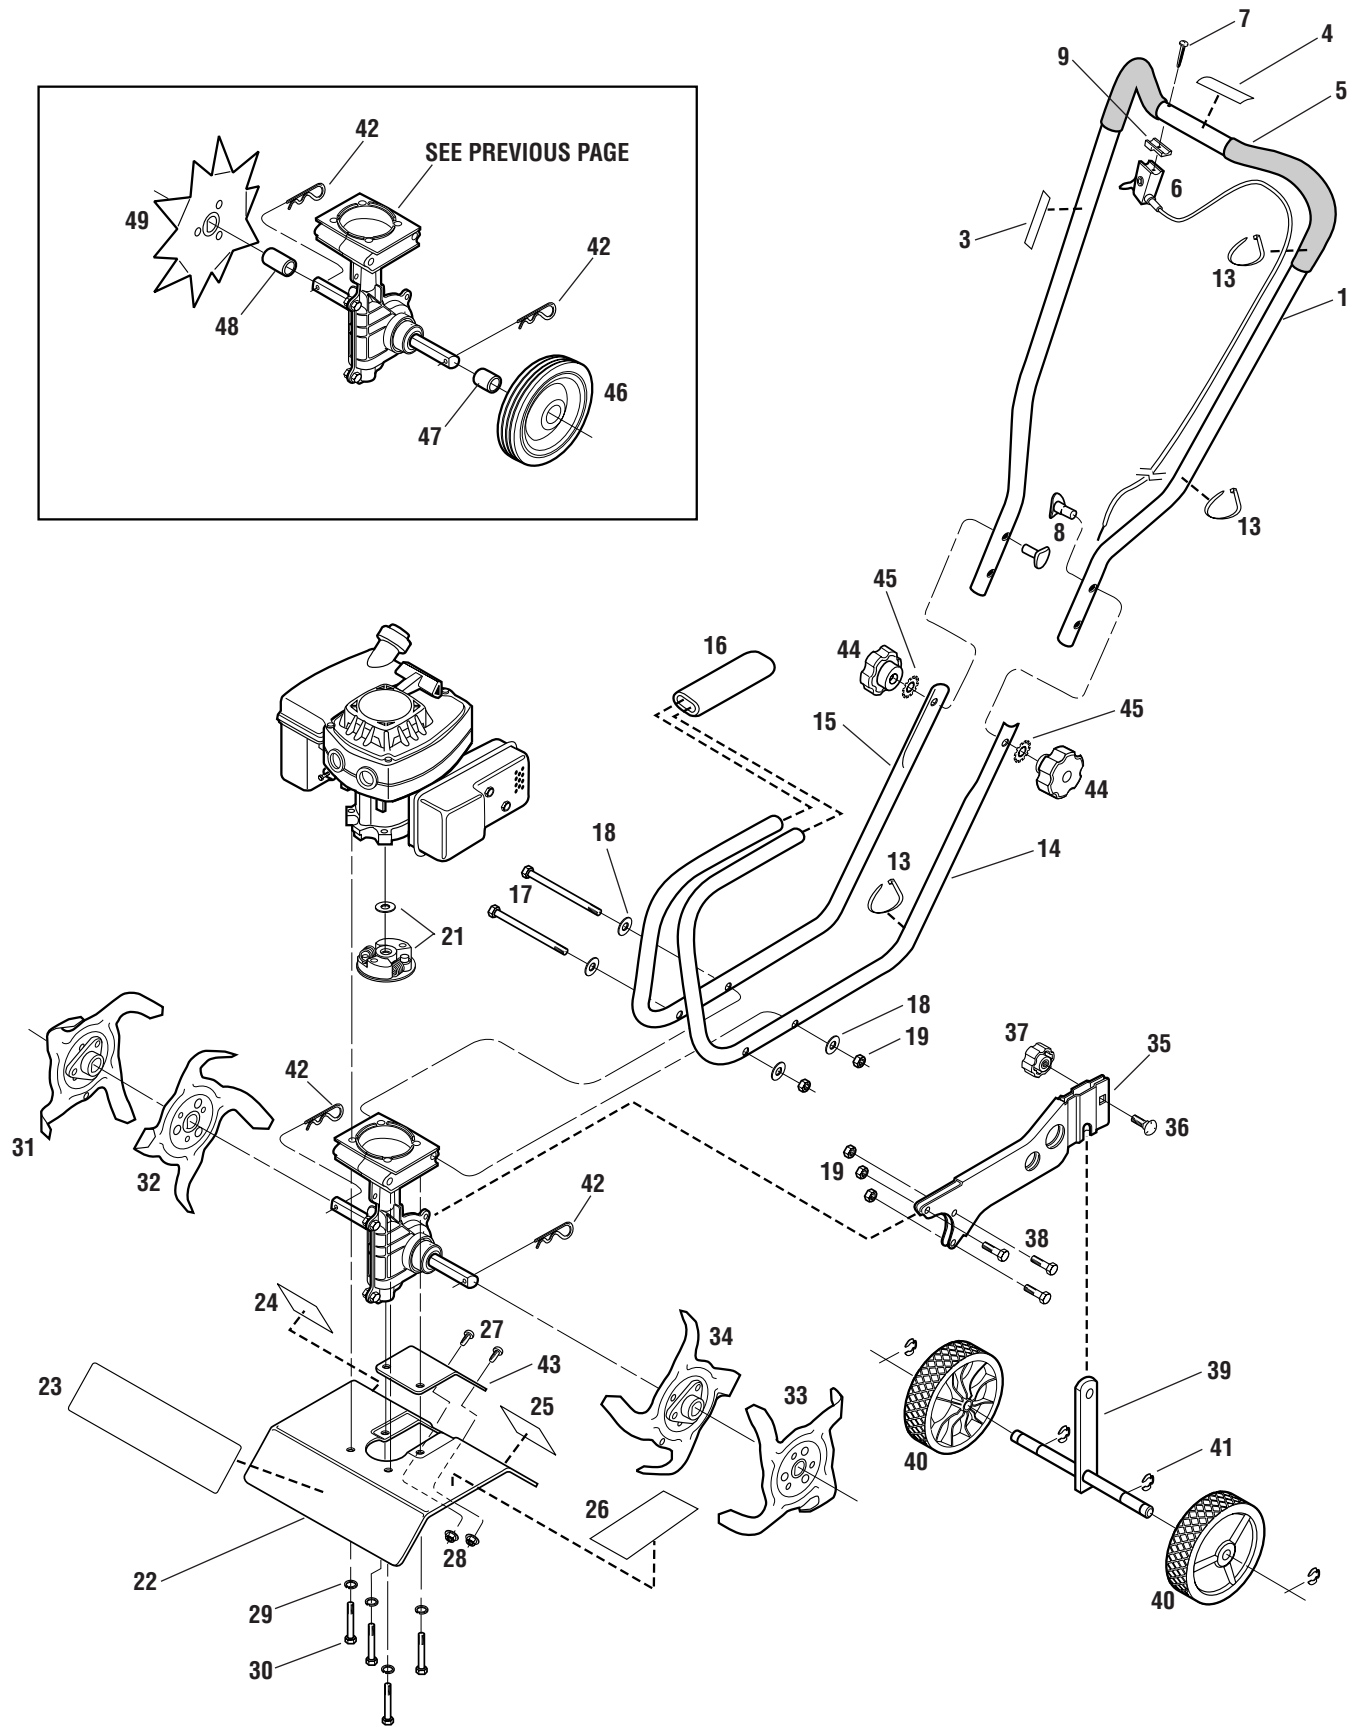

Ref #	Part #	Description	Qty.
1	1918303	Handlebar Assembly	1
3	777100007	Decal - Starting Stabilization	1
4	777100009	Decal - Throttle/Tines Lever Operation	1
5	1917451	Handlebar Grip, PVC	2
6	1918123	Throttle/Tines Lever and Cable	1
7	1750608	Pan Hd. Screw, #10-16 x 1-1/2	1
8	1731025	Saddle Hd. Screw, 5/16-18 x 2	2
9	1909775	Spacer, Throttle/Tines Lever	1
13	1763682	Plastic Wire Tie	3
14	1918120	Lower Handlebar - Left-Side	1
15	1918121	Lower Handlebar - Right-Side	1
16	1909720	Foam Sleeve	1
17	1983663	Hex Hd. Screw, 1/4-20 x 5	2
18	1107381	Flat Washer, 1/4-20	2
19	712-0324	Hex Locknut, 1/4-20	5
21	1909487	Clutch Rotor and Washer	1
22	1918124	Tine Shield	1
23	777D06104	Decal - Logo	1
24	777S00012	Decal - Warning, Rotating Tines	1
25	777S30647	Decal - Warning, Hot Surfaces	1
26	777S00013	Decal - Caution, Operation Hazards	1
27	1186292	Hex Hd. Screw, #10-24 x 1/2	2
28	1186387	Flange Locknut, #10-24	2
29	736-0329	Lock Washer, 1/4-20	4

Ref #	Part #	Description	Qty.
30	710-0501	Hex Cap Screw, 1/4-20 x 2	4
31	1909540	Outer Tine - Right-Hand Side	1
32	1909539	Inner Tine - Right-Hand Side	1
33	1909712	Outer Tine - Left-Hand Side	1
34	1909711	Inner Tine - Left-Hand Side	1
35	1909680	Wheel Bracket	1
36	GW-90077	Carriage Bolt	1
37	1909835	Knob	1
38	710-0206	Hex Hd. Screw, 1/4-20 x 1	3
39	1909517	Axle	1
40	1917754	Wheel	2
41	GW-9532	E-Ring	4
42	1185590	Hitch Pin	2
43	1981022	Tine Hood Cover	1
44	1763767	Knob	2
45	1177038	Lock Washer, 5/16	2

EDGER ATTACHMENT

46	1903777	Edger Wheel	1
47	1903778	Bushing - Short	1
48	1983648	Bushing - Long	2
49	1915054	Edger Tine	1

* Order parts from your local authorized engine dealer. Refer to engine nameplate for model/type number.