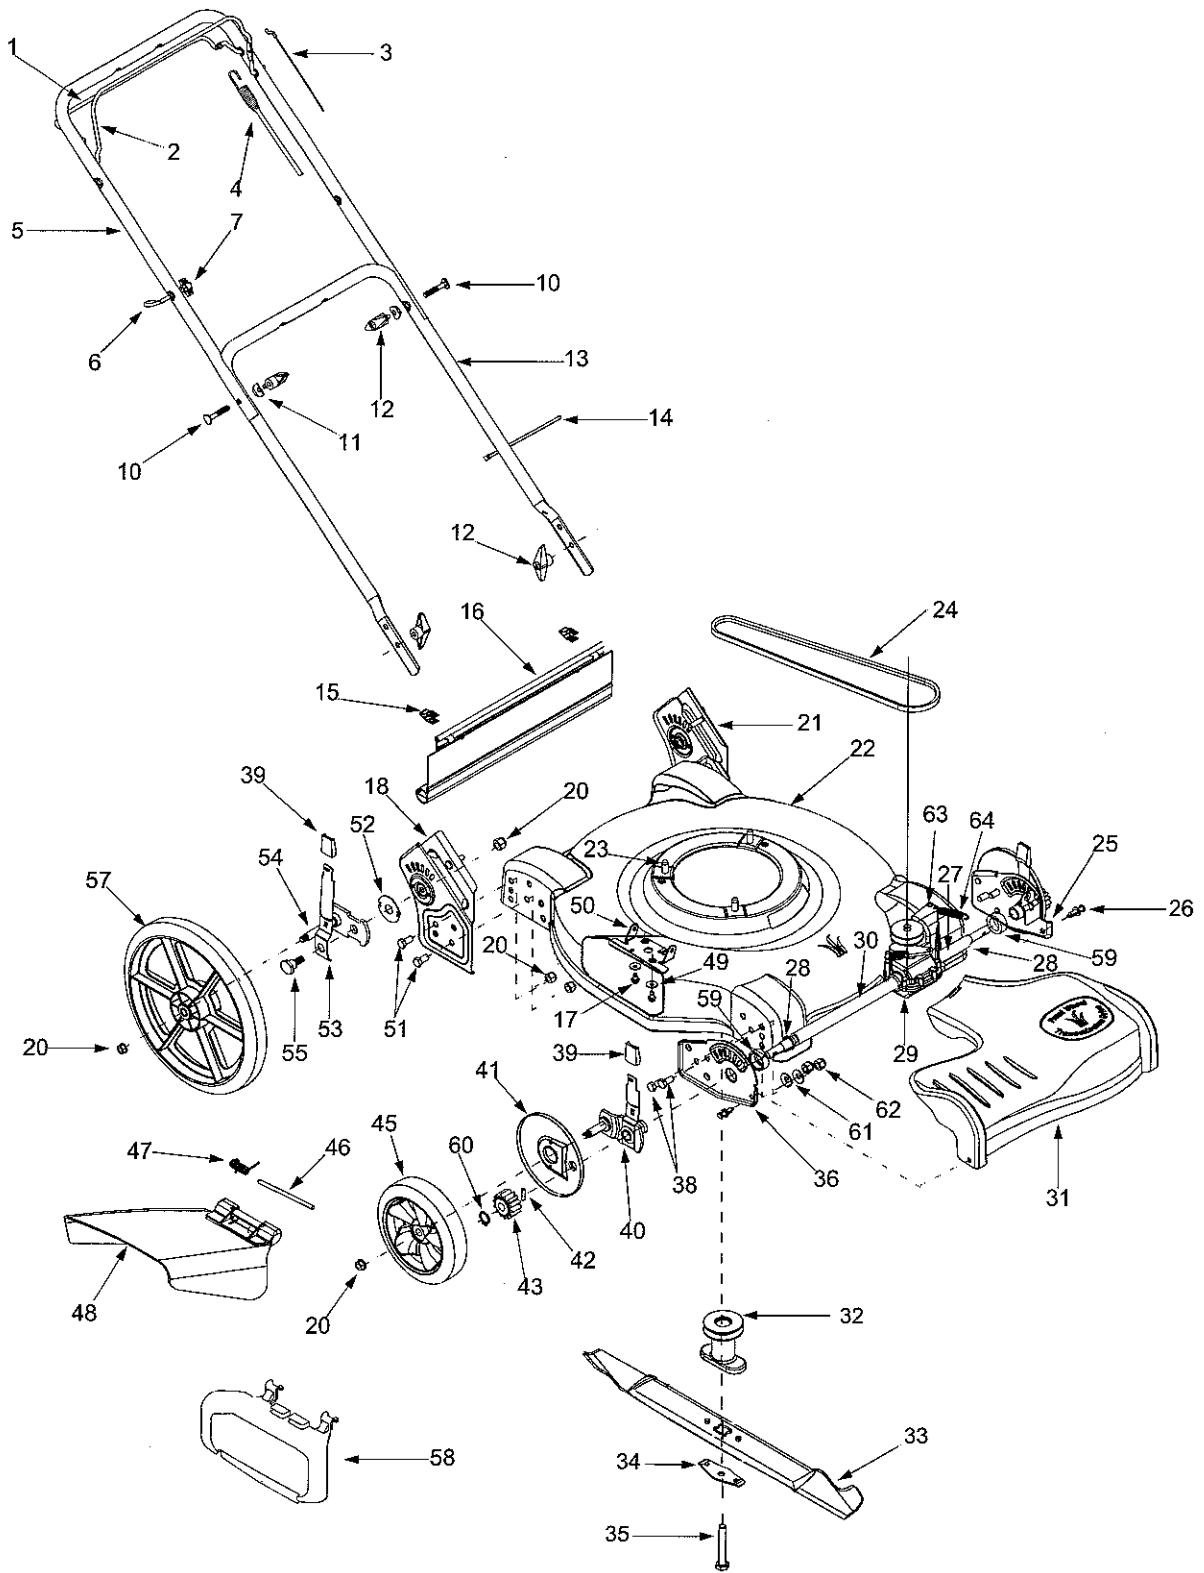

SECTION 9: PARTS LIST FOR MODEL SERIES 520

Model Series 520

Ref. No.	Part No.	Part Description	Ref. No.	Part No.	Part Description
1.	747-1214	Drive Control Handle	34.	736-0524A	Bell Blade Support
2.	747-1161A	Blade Control Handle	35.	710-1044	Hex Cap Screw 3/8-24 x 1 5
3.	746-1113	Blade Control Cable - 37 75"	36.	782-0584	Forward Height Adjustment Plate - RH
	746-1132	Blade Control Cable - 40.75"	38.	710-0514	Hex Cap Screw 3/8-16 x 1 00
	746-1114	Blade Control Cable- 50 5"	39.	720-0426	Adjustment Knob
4.	746-04048	Drive Control Cable	40.	682-0544	Spring Lever Assembly - RH (FWD)
5.	749-1092A	Upper Handle		682-0545	Spring Lever Assembly - LH (FWD)
6.	710-1205	Eye Bolt	41.	731-2522	Wheel Dust Cover
7.	720-0279	Wing Nut 1/4-20	42.	715-0221	Pin
10.	710-1174	Carriage Bolt 5/16-18 x 2 0	43.	717-1762	Spur Gear 14T - RH
11.	736-0451	Shoulder Washer.320 ID x 93 OD		717-1761	Spur Gear 14T - LH
12.	720-0284	Wing Nut	45.	634-0190	Front Wheel 8 x 1 8
13.	749-04037	Lower Handle	46.	747-0710	Hinge Pin
14.	725-0157	Cable Tie	47.	732-1014	Torsion Spring
15.	17098	Hinge Clip	48.	731-1034B	Side Discharge Assembly
16.	731-2537	Trail Shield	49.	736-0270	Bell Washer.265 ID x 75 OD
17.	710-0599	Hex Screw 1/4-20 x 500	50.	17032A	Deflector Chute Adapter
18.	682-3062A	Handle Bracket Assembly - RH	51.	710-0216	Hex Cap Screw 3/8-16 x 75
20.	712-0431	Lock Nut 3/8-16	52.	741-0717	Thrust Bearing .688 ID x 1 938 OD
21.	682-3063A	Handle Bracket Assembly- LH	53.	732-0984B	Spring Lever
22.	687-02046	22" Deck Assembly	54.	687-02080	Rear Pivot Arm Assembly - RH
23.	710-0654A	Hex Washer Screw 3/8-16 x 1 0		687-02079	Rear Pivot Arm Assembly - LH
24.	754-04003	V-Belt	55.	738-1127	Shoulder Screw 3/8-16
25.	782-0585A	Forward Height Adjustment Plate - LH	57.	734-04082	Rear Wheel 12 x 1 8
26.	728-0199	Rivet	58.	631-04045	Snap Mulching Plug
27.	750-04120	Sleeve Spacer.550 ID x 3 3	59.	748-0390	Bearing Support Spacer
28.	716-0198	Retainer Ring	60.	716-0865	Snap Ring.500
29.	618-04025	Transmission Assembly Complete	61.	736-0105	Bell Washer.375 x 870 x 063
30.	750-04119	Sleeve Spacer.550 ID x 7.95	62.	712-0130	Hex Lock Nut 3/8-16
31.	731-0073	Transmission Cover	63.	710-04121	Screw (Included with Item #29)
32.	748-04016A	Blade Adapter	64.	732-04049	Extension Spring 47 OD x 2.50
33.	742-0742A	22" Mulching Blade			