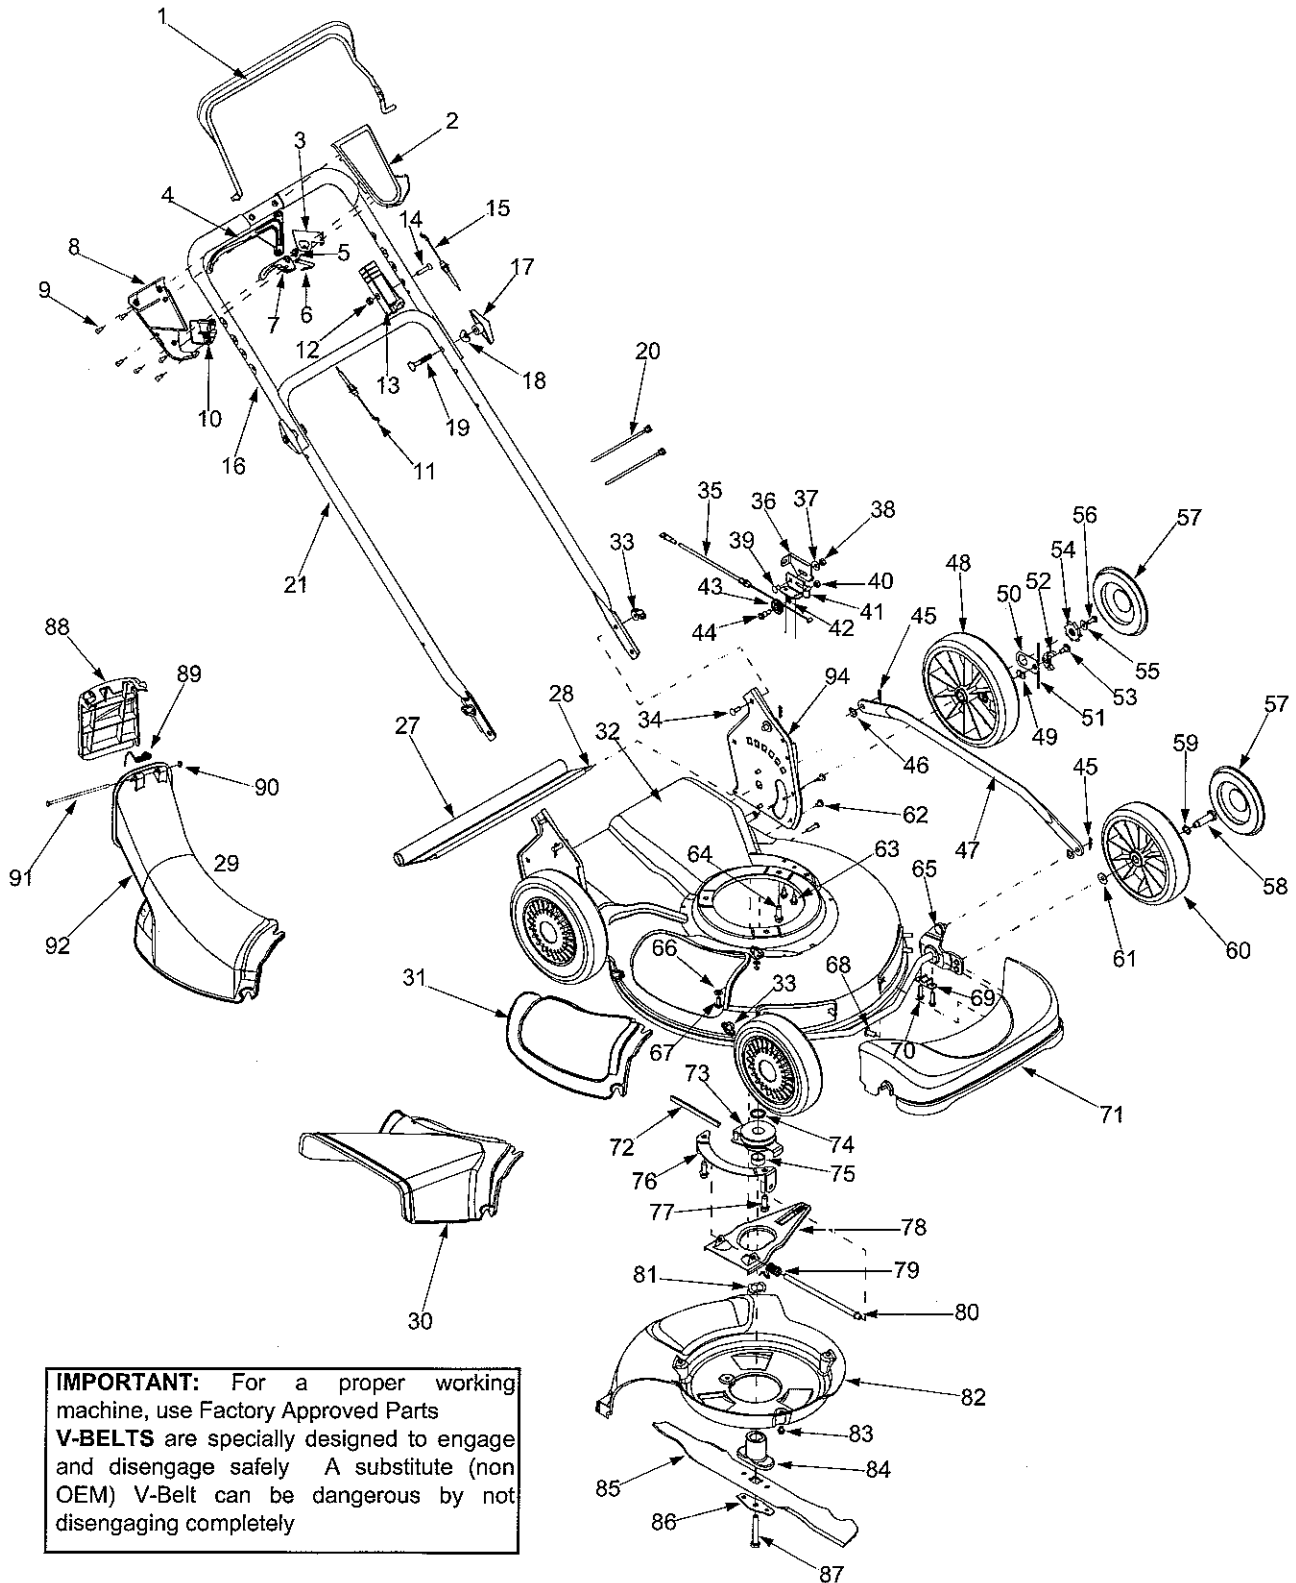

SECTION 11: PARTS LIST FOR MODELS 977 & E977

IMPORTANT: For a proper working machine, use Factory Approved Parts
V-BELTS are specially designed to engage and disengage safely. A substitute (non OEM) V-Belt can be dangerous by not disengaging completely.

Models 977 & E977

Ref. No.	Part No.	Description	Ref. No.	Part No.	Description
1.	647-04008	Control Handle	52.	748-0381	Pawl RH
2	731-0904A	Upper Control Handle		748-0188B	Pawl LH
3	16864	6 Spd Rack Cable Bracket	53	738-0137A	Shld Screw 340 ID x 285 OD
4	731-0620	Control Lever	54	748-0318	Wheel Ratchet
5.	713-0397	Gear Insert	55	736-0270	Bell Washer 265 ID x 75 OD
6.	732-0627	Shift Lever Spring	56.	710-0751	Hex Cap Screw 1/4-20 x .620
7.	731-0924	6 Speed Shift Lever	57.	731-0982A	Hubcap
8	731-0905A	Lower Control Housing	58.	738-0102	Shoulder Screw 498 x 1 445
9.	710-1667A	C Sunk Tap Screw #10 x .75 Lg	59.	736-0504	Wave Washer 510 ID x .750 OD
10.	731-0906	Cable Mounting Cap	60	734-2008A	Wheel 8 x 2.125
11	746-0711A	Drive Cable 51 0	61	736-0105	Spring Washer 401 ID x 870 OD
12.	712-0324	Top Lock Nut 1/4-20	62	710-1348	Screw 1/4-14 x 500
13.	746-0883	Control Housing	63.	710-0896	Screw 1/4-14 x 625
14.	710-1270	Oval C-Sunk Screw	64.	710-0654A	Hex Washer Screw 3/8-16 x 1 0
15.	746-04055	Control Cable	65	611-0064	Front Axle Assembly
16.	749-0439D	Upper Handle	66.	736-0204	Flat Washer 344 ID x 62 OD
17.	720-0284	Wing Nut	67	710-0703	Carriage Screw 1/4-20 x .75
18.	736-0451	Saddle Washer 320 ID x 830 OD	68.	710-1242	Torx Screw
19.	710-1174	Carriage Bolt 5/16-18 x 2 0	69.	741-0492A	Block Bushing
20	726-0240	Cable Tie	70.	710-1241	Hex Washer Screw
21.	749-0907B	Lower Handle	71.	731-1836	Front Axle Cover
27.	731-1901	Trail Shield	72	754-0460	Belt 3/8 x 39 24
28	732-0842	Trail Shield Wire	73.	656-0613	Pulley Assembly
29.	631-0066	Chute Assembly	74.	750-1071	Sleeve Spacer .88 ID x 1.13 OD
30	731-1832	Side Discharge Chute	75.	750-1070	Sleeve Spacer .88 ID x 1.00 OD
31.	731-1833	Mulch Cover	76	782-7597	Pivot Bracket
32.	782-0078B	Deck 21"	77.	710-0654A	Screw 3/8-18 x 1 0
33	712-0397	Wing Nut	78	782-7596	Control Arm
34	710-0703	Carriage Bolt 1/4-20 x 75	79.	732-0807	Torsion Spring
35.	746-0939	6 Speed Cable	80.	711-1114	Pivot Shaft
36.	782-7574A	Cable Adjustment Bracket	81	736-0526	Wave Washer 1 38 ID x .88 OD
37.	736-0270	Bell Washer 265 ID x 75 OD	82	731-1828	Baffle
38.	712-0287	Hex Nut 1/4-20	83.	710-0653	Screw 1/4-20 x 3 75
39	710-0167	Carriage Screw 1/4-20 x .50	84.	753-0609	Blade Adapter Kit
40.	712-0138	Hex Nut 1/4-28	85.	742-0741	21" Mulching Blade
41.	782-7575A	Cable Mounting Bracket	86.	736-0524A	Blade Bell Support
42	736-0329	Lock Washer 1/4	87.	710-1257	Hex Bolt 3/8-24 x 2 5
43.	756-0625	Roller Cable	88.	731-1874	Chute Door
44	738-0924	Shoulder Screw .375 ID x 1/4-14	89.	732-0819	Torsion Spring
45.	714-0104	Cotter Pin	90.	726-0111	Push Cap
46.	736-0286	Bowed Washer	91	747-0965	Pivot Rod
47.	782-0565	Single Lever Control Arm	92.	731-1713B	Discharge Chute
48	734-2010	Wheel 9 x 2 125	94.	682-3052	Handle Bracket Assembly - RH
49.	712-0414	Top Lock Tab Weld Nut 1/4-20		682-3053	Handle Bracket Assembly - LH
50.	16855	Ratchet Pawl Plate	95	682-7527	Cup Assembly (Part of #73)
51.	10622B	Plastic Spring Ratchet