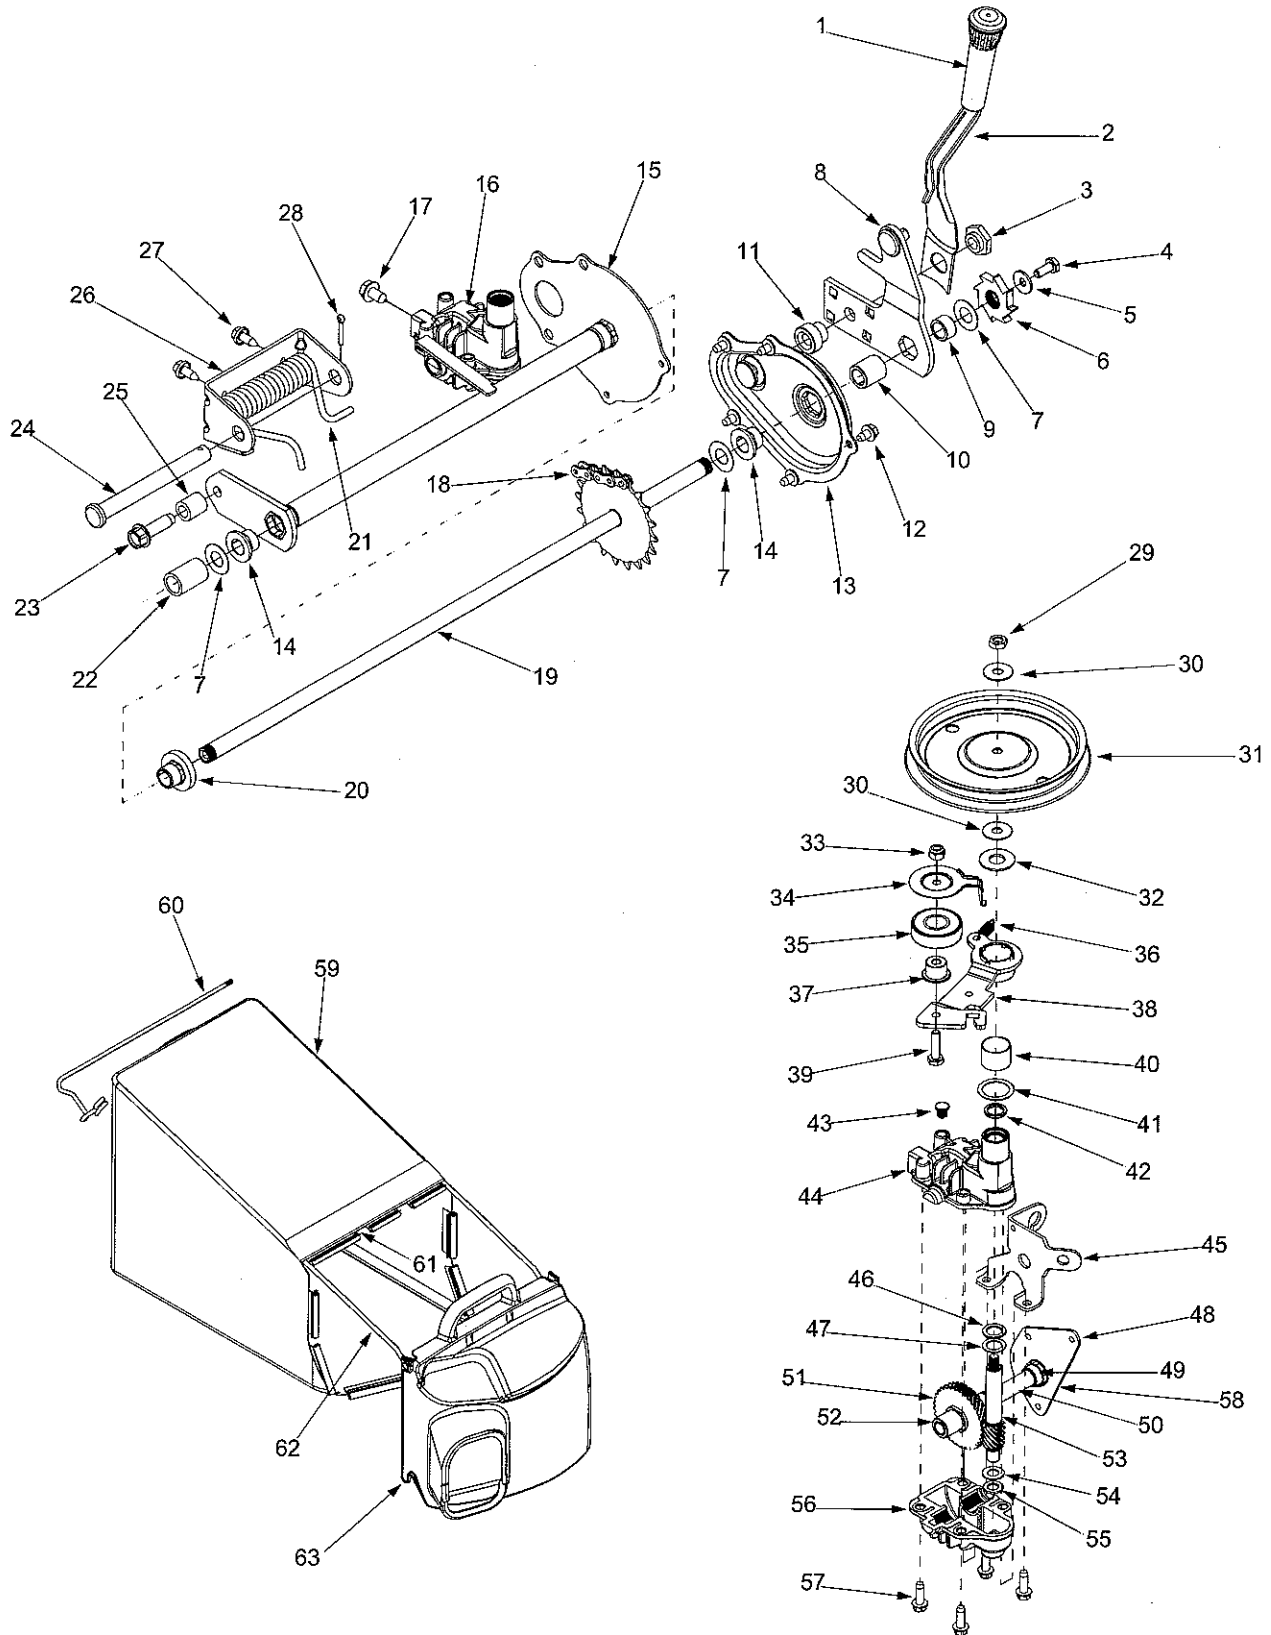

Models 977 & E977

Models 977 & E977

Ref. No.	Part No.	Part Description	Ref. No.	Part No.	Part Description
1	720-0223	Grip	33	712-0896	Hex Jam Nut 1/4-28
2	732-0803A	Spring Lever	34	782-7598	Belt Keeper
3	738-0529	Shoulder Nut 825 x 165 Lg	35	741-0600	Bearing
4	710-0751	Cap Screw 1/4-20 x 620	36	732-0849A	Extension Spring
5	736-0270	Bell Washer 285 ID x 75 OD	37	750-1050	Flange Spacer
6	748-0318	Wheel Ratchet	38	682-0027A	Idler Bracket Assembly
7	736-0369	Flat Washer 508 ID x 1 0 OD	39	710-0299	Hex Cap Screw 1/4-28 x 1.0
8	682-0531	Pivot Arm Assembly	40	741-0682A	Bearing Sleeve
9	750-0515	Spacer .510 ID x .70 OD	41	736-0570	Flat Washer 885 ID x 1 45 OD
10	741-0978	Sleeve Bearing 504 ID x 830 OD	42	721-0329	Oil Seal
11	750-1056	Shoulder	43	721-0325	Plug
12	710-0653	Tap Screw 1/4-20 x 375	44	618-0253	Upper Housing Assembly
13	682-7528	Chain Cover Assembly	45	782-7601A	Cable Bracket
14	741-0324	Flange Bearing 506 ID x 590 Lg	46	741-0690	Bearing
15	682-7526	Transmission Axle Assembly	47	736-0616	Thrust Washer 504 ID x .70 OD
16	618-0263A	Transmission Assembly Complete	48	782-7595	Pivot Bracket
17	710-0604A	Hex Screw 5/16-18	49	741-0324	Flange Bearing
18	713-0453	Chain	50	711-1168	Output Shaft 6T
19	638-0012	Rear Axle Assembly	51	717-1469	Gear 34T
20	741-0522	Flange Bearing 506 ID x 715 Lg	52	741-0674	Bearing
21	732-0832	Torsion Spring	53	717-1487	Pinion Shaft 10T
22	750-0151	Spacer 550 ID x .750 OD	54	736-0314	Thrust Washer 3/8 x 70
23	710-1315	Screw 3/8-16 x .25	55	736-0569	Thrust Washer .388 x .625
24	711-0835	Clevis Pin 50 Dia x 4 82 Lg	56	618-0252	Lower Housing Assembly
25	750-0807	Spacer 385 ID x 624 OD	57	710-0642	Hex Screw 1/2-20 x 75
26	782-0568	Hgt Adjustment Spring Bracket	58	611-0066	Shaft Assembly
27	710-1652	Screw 1/4-14 x .825	59	664-0121	Grassbag
28	714-0474	Cotter Pin	60	747-0940A	Support Rod w/ Rope Guide
29	712-3025	Hex Jam Nut 5/16-24	61	747-0939	Pivot Rod
30	736-0425	Bell Washer 325 ID x 930 OD	62	747-0937	Grassbag Frame
31	756-0656	Pulley	63	631-0071	Grassbag Cover
32	736-3084	Flat Washer .510 ID x 1.120 OD			