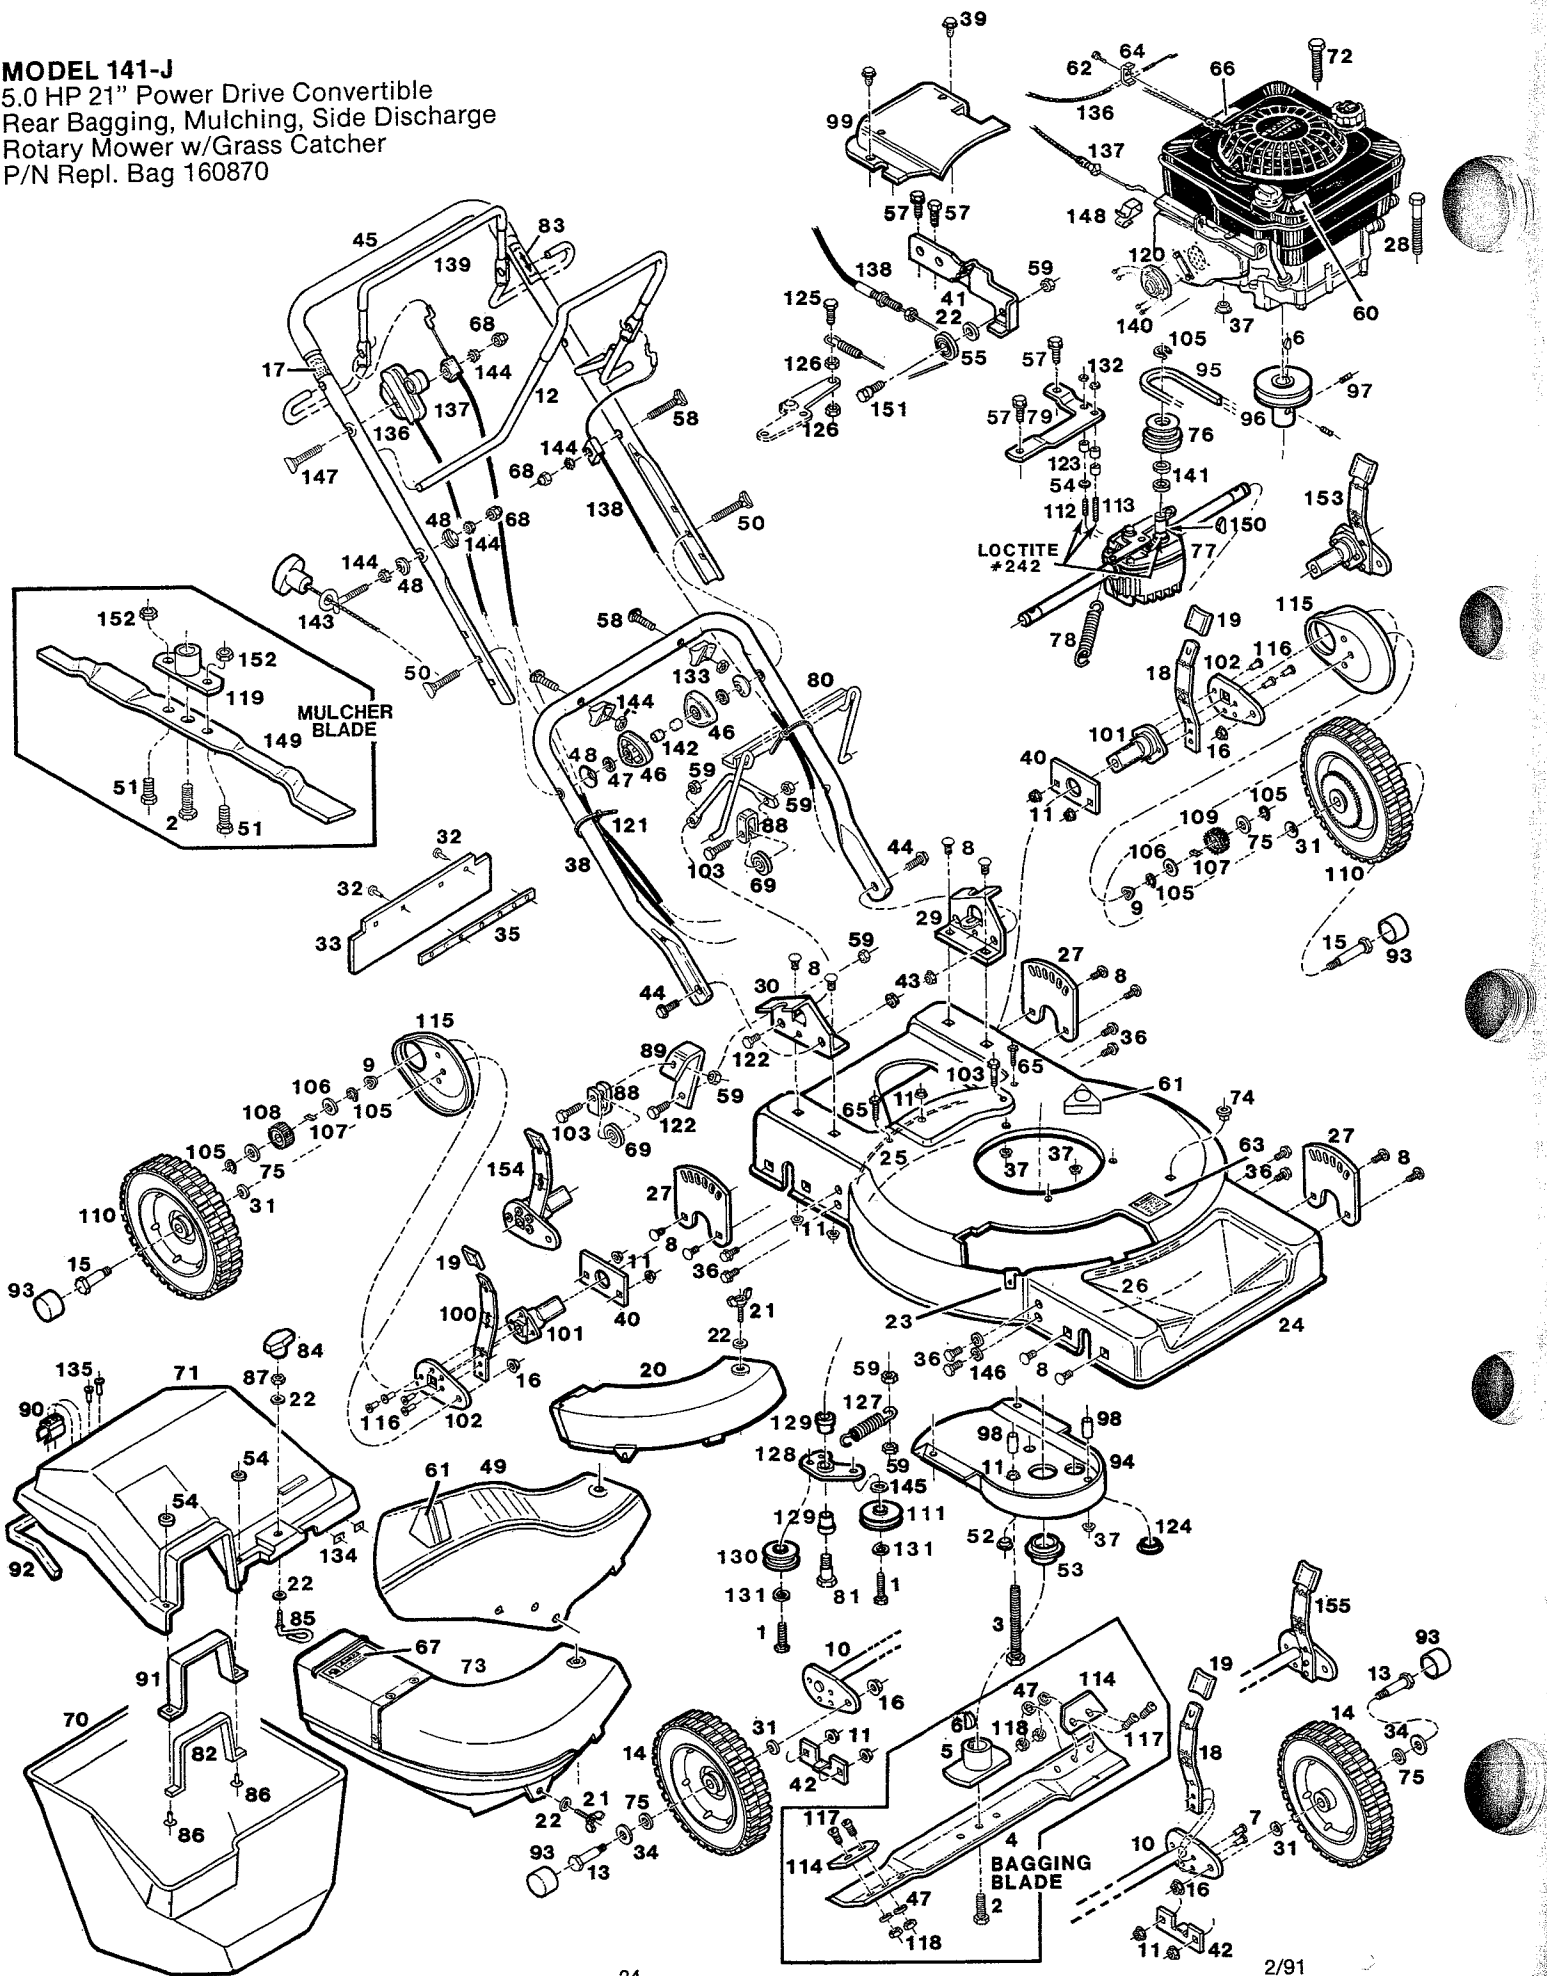

MODEL 141-J
5.0 HP 21" Power Drive Convertible
Rear Bagging, Mulching, Side Discharge
Rotary Mower w/Grass Catcher
P/N Repl. Bag 160870

MODEL 141-J

5.0 HP 21" Power Drive Convertible
Rear Bagging, Mulching, Side Discharge
Rotary Mower w/Grass Catcher
P/N Repl. Bag 160870

PARTS LIST