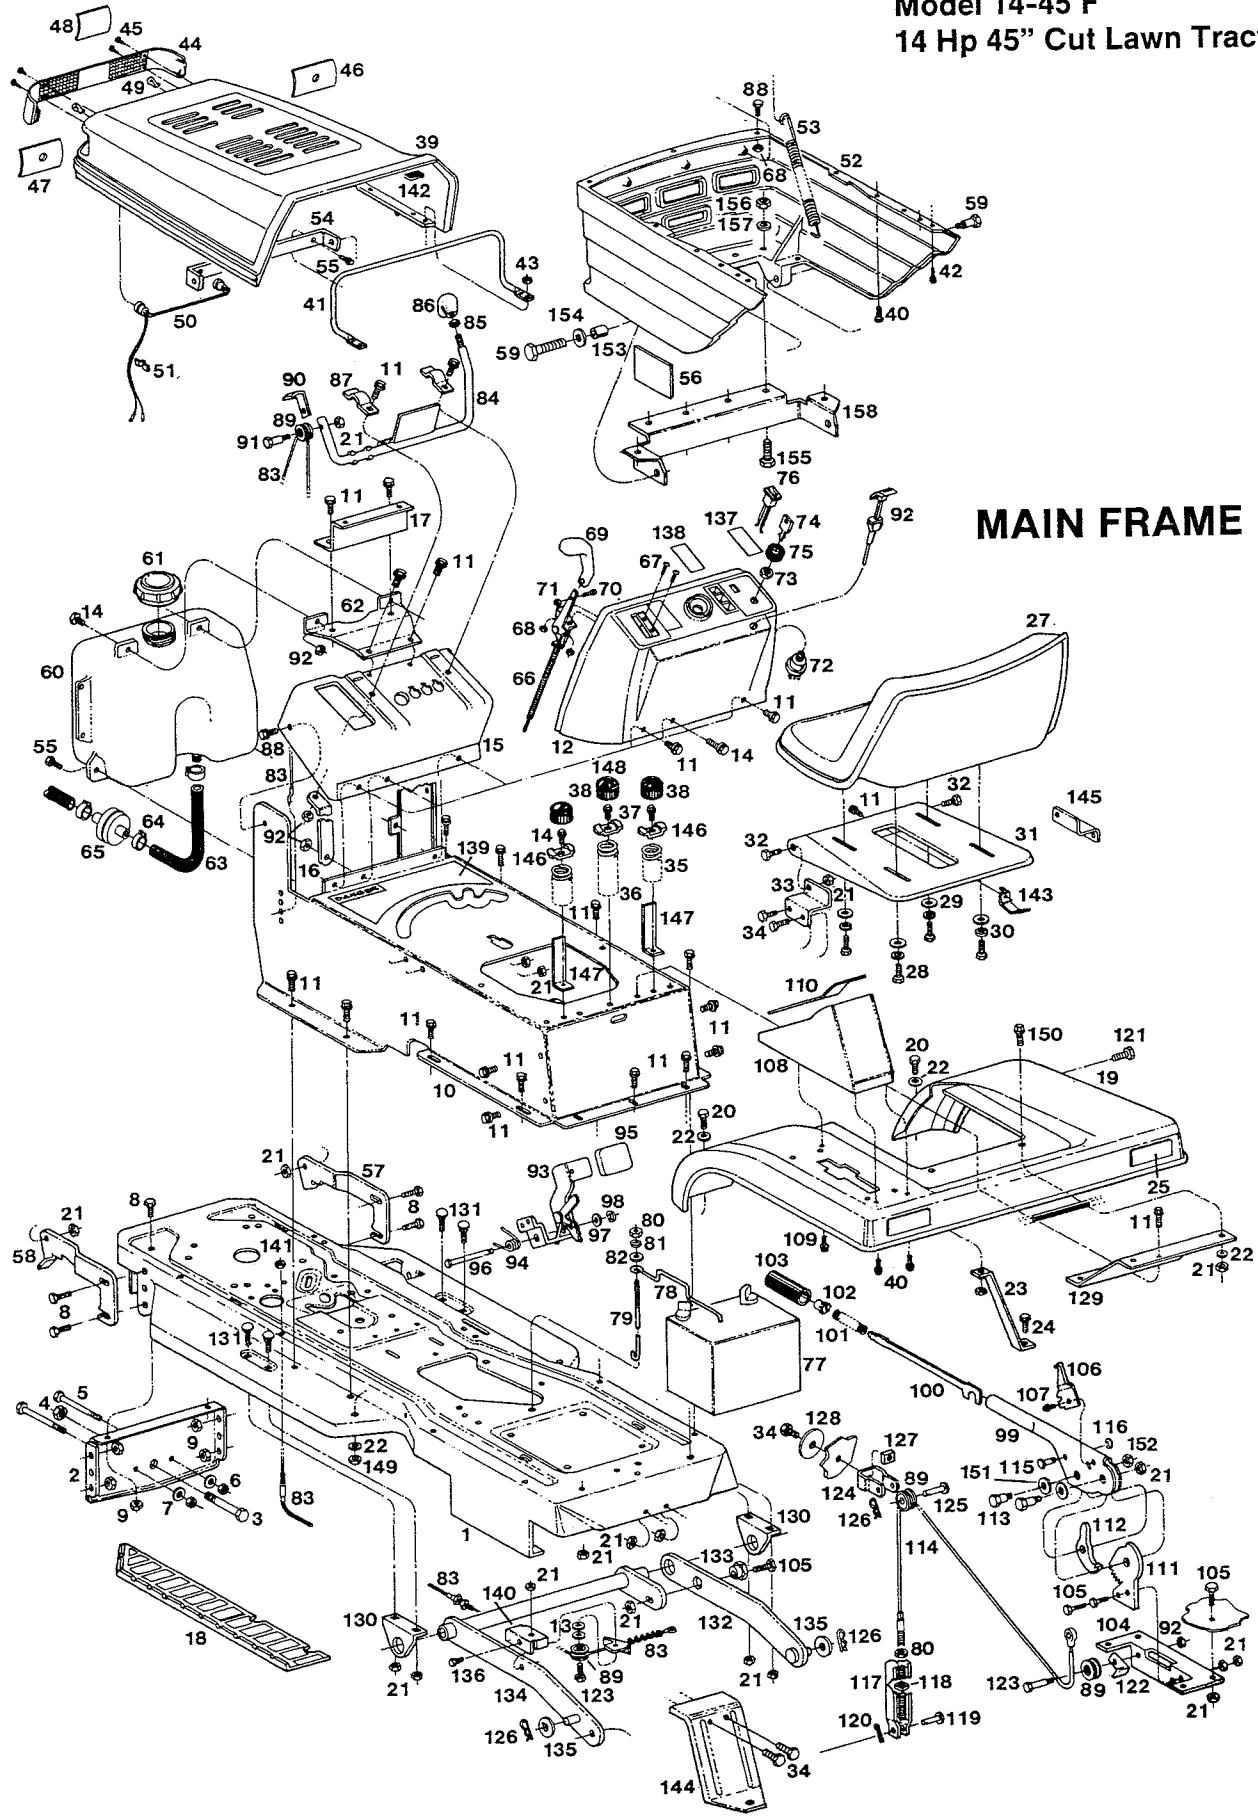

Model 14-45 F
14 Hp 45" Cut Lawn Tractor

MAIN FRAME

14-45 MAIN FRAME

Model 14-45 F 14 Hp 45" Cut Lawn Tractor