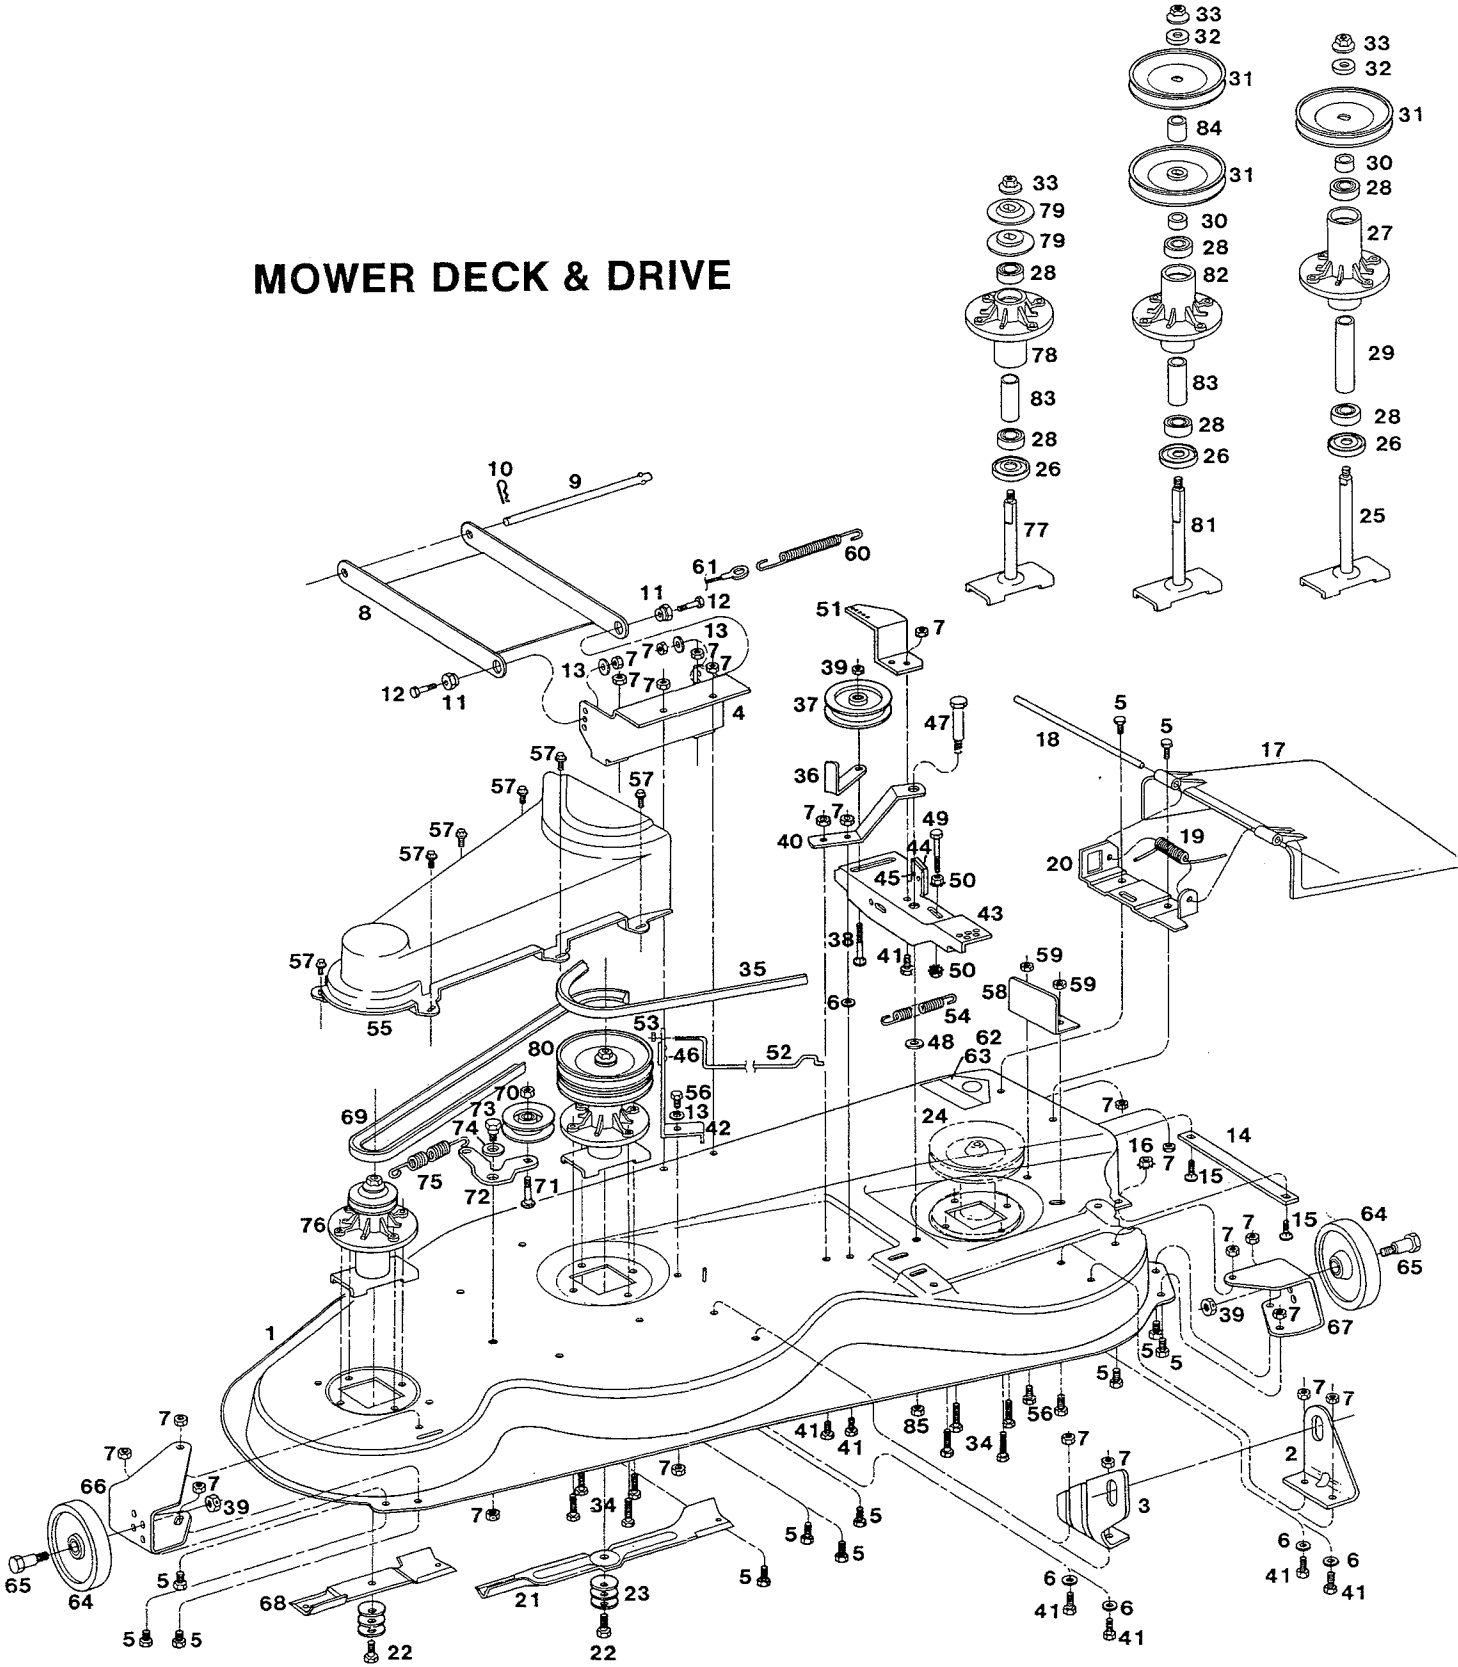

Model 14-45 F
14 Hp 45" Cut Lawn Tractor

MOWER DECK & DRIVE

45" MOWER DECK AND DRIVE

Model 14-45 F
14 Hp 45" Cut Lawn Tractor

Index No.	Part No.	Description	Index No.	Part No.	Description
1	021626	Deck - mower 45"	43	098053	Arm - idler w/brake pad (includes 44 & 45)
2	097873	Bracket - deck lift R.H.	44	135046	Pad - brake
3	097881	Bracket - deck lift L.H.	45	159152	Rivet - brake pad 3/16 x 1/2
4	097865	Bracket - deck drawbar	46	159186	Rivet - brake pad 3/16 x 3/8
5	312082	Bolt - hex 5/16-18 x 1/2	47	158733	Bolt - shoulder 3/8-16 x 2-9/16
6	615708	Washer - flat 5/16	48	158337	Washer - flat 3/8
7	715177	Nut - hex lock 5/16-18	49	450130	Bolt - hex 1/4-20 x 2
8	098137	Drawbar - deck	50	715037	Nut - hex keps 1/4-20
9	097469	Pin - drawbar	51	014159	Extension - idler arm
10	715011	Hairpin cotter	52	097618	Rod - brake release
11	158691	Nut - eccentric, deck leveling	53	152967	Nut - hex lock 1/4-20
12	312058	Bolt - hex 5/16-18 x 1	54	109637	Spring - brake engaging
13	159194	Washer - flat	55	112722	Cover - belt
14	096529	Bar - skid	56	312074	Bolt - hex 5/16-18 x 5/8
15	313510	Bolt - carriage 5/16-18 x 3/4	57	159053	Screw - tapping 1/4-20 x 3/8
16	150136	Nut - hex keps 5/16-18	58	097857	Shield - pulley R.H.
17	112490	Deflector - discharge chute	59	159236	Nut - hex lock 5/16-18
18	096438	Pin - deflector	60	097980	Spring - clutch engaging
19	097972	Spring - deflector	61	051763	Cable - blade drive control
20	096453	Bracket - chute deflector	62	004655	Decal - No Step
21	030551	Blade - 18" Hilift	63	143115	Decal - Danger
22	158543	Bolt - hex nylock 3/8-24 x 1	64	041541	Wheel - deck 6"
23	158055	Washer - formed	65	157495	Bolt - shoulder 3/8-16 x 2-3/8
24	135400	Spindle Assembly - RH blade (includes 25 - 33)	66	097899	Bracket - deck wheel L.H.
25	098160	Shaft - blade w/saddle	67	098236	Bracket - deck wheel R.H.
26	134981	Shield - dust	68	030726	Blade - 9" Hilift
27	134973	Housing - shaft and bearings	69	135863	Belt - blade drive L.H.
28	095406	Bearing - shaft	70	098079	Pulley - idler, L.H. belt
29	095398	Spacer - bearings	71	157750	Bolt - rd. head 3/8-16 x 1-1/2
30	159319	Spacer - drive pulley	72	097626	Arm - idler pulley
31	098152	Pulley - drive	73	157479	Bolt - shoulder 5/16-18 x 1/2
32	157396	Washer - pulley retainer	74	158048	Washer - flat 5/8 special
33	159301	Nut - hex lock 7/16-20	75	135871	Spring - idler tension
34	159202	Bolt - hex 5/16-18 x 1-3/8	76	136077	Spindle Assembly - L.H. blade (includes 26, 28, 33, 77, 78 & 79)
35	136176	Belt - blade drive, long	77	098202	Shaft - blade w/saddle
36	098012	Retainer - belt	78	098186	Housing - shaft and bearings
37	098004	Pulley - idler	79	098178	Pulley - drive, half
38	158444	Bolt - carriage 3/8-16 x 2	80	136085	Spindle Assembly - center blade (includes 26, 28, 30, 31, 32, 33, 81, 82, 83 & 84)
39	310011	Nut - hex lock 3/8-16	81	098228	Shaft - blade w/saddle
40	097451	Bracket - idler arm	82	098210	Housing - shaft and bearings
41	158998	Bolt - hex 5/16-18 x 3/4	83	098194	Spacer - bearings
42	135772	Arm - blade brake (includes 44 & 46)	84	159327	Spacer - pulleys
			85	715482	Nut - hex flg. 3/8-16