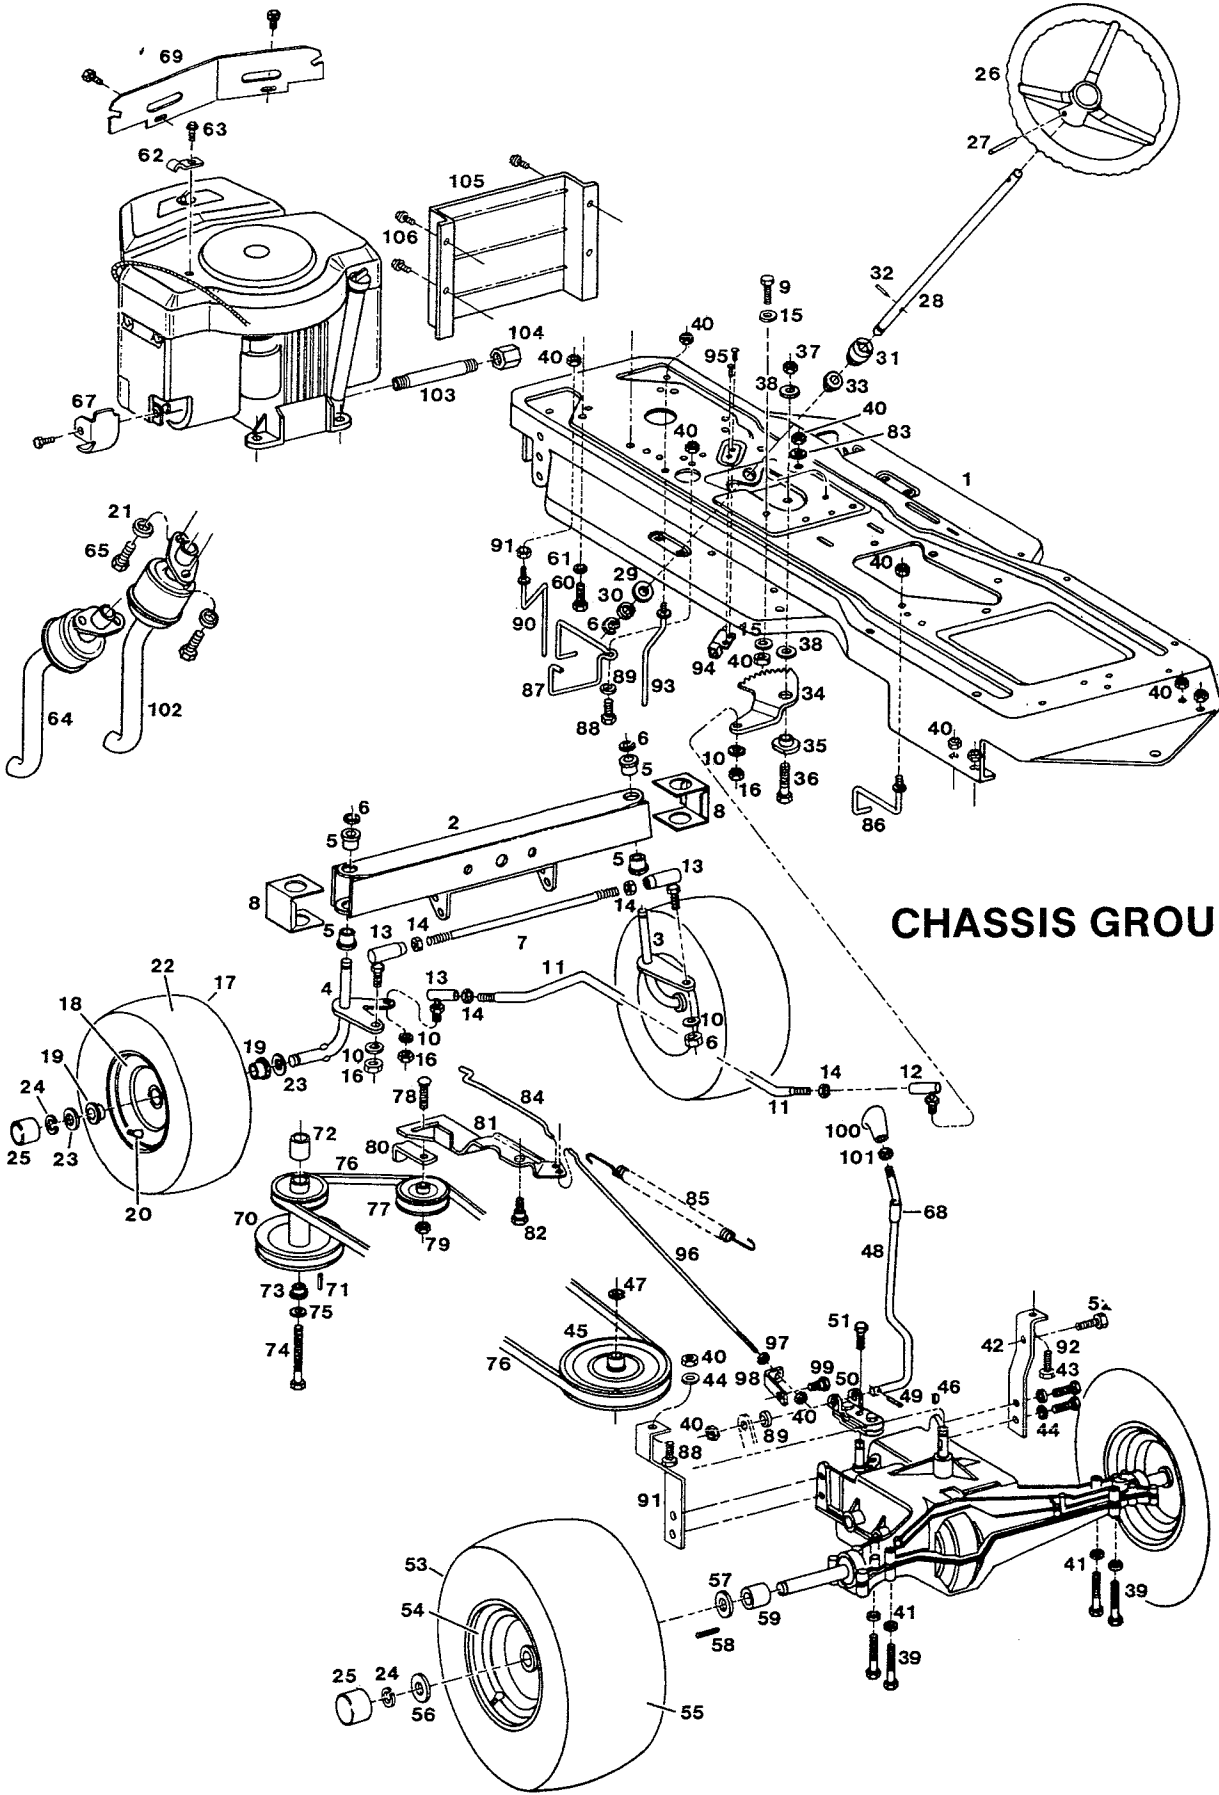

Index No.	Part No.	Description	Index No.	Part No.	Description
1	013136	Frame - main	77	134726	Battery - 12 volt, dry
2	095075	Bracket - front axle	78	096123	Bracket - battery hold-down
3	157453	Bolt - hex shoulder 1/2-13 x 1-13/16	79	096115	Rod - battery hold-down
4	157537	Nut - hex 1/2-13	80	310052	Nut - hex 1/4-20
5	151266	Bolt - hex 3/8-16 x 3	81	715094	Washer - lock 1/4
6	310011	Nut - hex 3/8-16	82	460923	Washer - flat
7	158055	Washer - conical	83	051763	Cable - mower drive control
8	157636	Bolt - hex 5/16-18 x 5/8	84	098244	Lever - mower drive control
9	157628	Nut - hex 5/16-18	85	158949	Nut - hex jam 1/2-13
10	013045	Console - chassis	86	112664	Knob - lever
11	158089	Screw - taptite 1/4-20 x 1/2	87	097253	Clip - lever retaining
12	112714	Dash - plastic	88	151522	Screw - hex 10-24 x 3/4
13	158956	Washer - 1/4 special	89	112177	Pulley - cable
14	450858	Bolt - hex 1/4-20 x 3/4	90	096305	Retainer - cable
15	013763	Support - dash	91	157446	Bolt - shoulder 1/4-20 x 1-3/8
16	013771	Brace - dash	92	051375	Control - choke w/cable
17	013789	Brace - dash & fuel tank	93	109777	Pedal - clutch/brake w/brake lever
18	112383	Pad - foot, L.H. platform	94	100008	Spring - pedal return
	112375	Pad - foot, R.H. platform (not shown)	95	112235	Pad - pedal
19	013110	Fender - rear wheels	96	095000	Shaft - pedal
20	156455	Bolt - hex 1/4-20 x 1	97	158873	Washer - flat 1/2
21	715177	Nut - hex 5/16-18	98	316521	Ring - retaining
22	158113	Washer - flat	99	013748	Lever - height adjusting
23	097584	Brace - fender L.H.	100	097303	Rod - lever
24	152108	Bolt - 5/16-18 x 1	101	097295	Spring - lever
25	112755	Reflector - fender, red	102	112672	Knob - adjusting lever
26	121318	Strip - fender trim	103	112680	Grip - lever
27	135186	Seat	104	014134	Bracket - adjusting lever
28	158485	Bolt - hex 5/16-18 x 3/4	105	158998	Bolt - hex 5/16-18 x 3/4
29	615708	Washer - flat 5/16	106	097949	Pointer - height of cut
30	311118	Washer - lock 5/16	107	158527	Screw 8-32 x 3/8
31	013011	Plate - seat mount	108	112706	Cover - height adjust lever
32	157503	Bolt - hex shoulder, 5/16-18 x 5/32	109	158840	Screw 10-24 x 3/4
33	013896	Bracket - seat plate L.H.	110	006585	Decal - cover
34	312074	Bolt - hex 5/16-18 x 5/8	111	098459	Quadrant - height adjust
35	109694	Spring - seat, short	112	098467	Pawl - height adjust
36	097493	Spring - seat, long	113	158675	Bolt - shoulder 5/16-18 x 5/8
37	095174	Clamp - seat spring	114	051680	Cable - deck lifting
38	112334	Cover - seat spring	115	097337	Pin - clevis
39	096354	Hood - upper	116	158857	E Ring
40	158832	Screw - taptite 10-24 x 1/2	117	159137	Clevis - lift cable
41	098343	Support - hood	118	157996	Nut - square 1/4-20
42	159400	Bolt #10 - 24 x 1	119	157263	Pin - clevis
43	451443	Nut #10 - 24	120	715029	Pin - cotter 3/32 x 3/4
44	112565	Lens - headlights	121	159004	Bolt - hex 1/4-20 x 3/4
45	158865	Screw - taptite 6 x 1/2	122	097352	Retainer - cable
46	136317	Reflector - light R.H.	123	158683	Bolt - shoulder 1/4-20 x 1
47	136325	Reflector - light L.H.	124	097279	Clevis - pulley, fender
48	136333	Reflector - center	125	097287	Pin - clevis
49	135533	Bulb - headlight	126	715011	Hairpin cotter
50	135103	Wire - headlights	127	158923	Nut - square 5/16-18
51	134676	Clip - wire, press-on	128	014142	Washer - formed
52	112656	Hood - lower	129	013128	Bracket - fender, rear
53	135749	Spring - hood	130	013813	Bracket - hanger
54	097196	Bracket - hood spring	131	158907	Bolt - rd. head 5/16-18 x 5/8
55	158824	Screw - taptite 1/4-10 x 3/4	132	013805	Link - suspension R.H.
56	006874	Decal - heat reflective	133	158691	Nut - eccentric, deck leveling
57	097816	Bracket - lower hood R.H.	134	014233	Suspension Assembly - lift
58	097824	Bracket - lower hood L.H.	135	311043	Washer - flat 1/2
59	150250	Bolt - hex 5/16-18 x 1-1/2	136	159228	Screw - tapping 5/16-18 x 3/4
60	112201	Tank - fuel, 2 gal.	137	006593	Plate - monitor lights
61	112276	Cap - fuel tank	138	006601	Plate - Lawn Chief
62	014118	Bracket - fuel tank	139	004853	Decal Danger, on console
63	672857	Hose - fuel line	140	097832	Bracket - cable pulley
64	303859	Clamp - fuel line	141	159426	Nut - 1/4-28 jam
65	432625	Filter - fuel	142	446799	Pad - hood
66	051714	Control - throttle w/cable	143	014258	Bracket - seat switch
67	158451	Screw - pan hd. 10-24 x 5/8	144	014167	Plate - rear hitch
68	715334	Nut - hex keys 10-24	145	013904	Bracket - seat plate R.H.
69	112730	Knob - throttle lever	146	097527	Clamp - long spring
70	159335	Screw - pan head 8-32 x 3/8	147	095166	Bracket - seat stop
71	159244	Nut - hex 8-32	148	136184	Cover - long spring
72	135798	Switch - ignition w/keys	149	152967	Nut - hex 1/4-20
73	158717	Nut - switch	150	157883	Bolt - hex 1/4-20 x 1
74	136242	Key - ignition	151	159343	Washer - flat
75	112698	Boot - ignition switch	152	159236	Nut - hex 5/16-18
76	135814	Switch - head lights	153	469544	Spacer

Model 14-45 F
14 Hp 45" Cut Lawn Tractor

CHASSIS GROUP