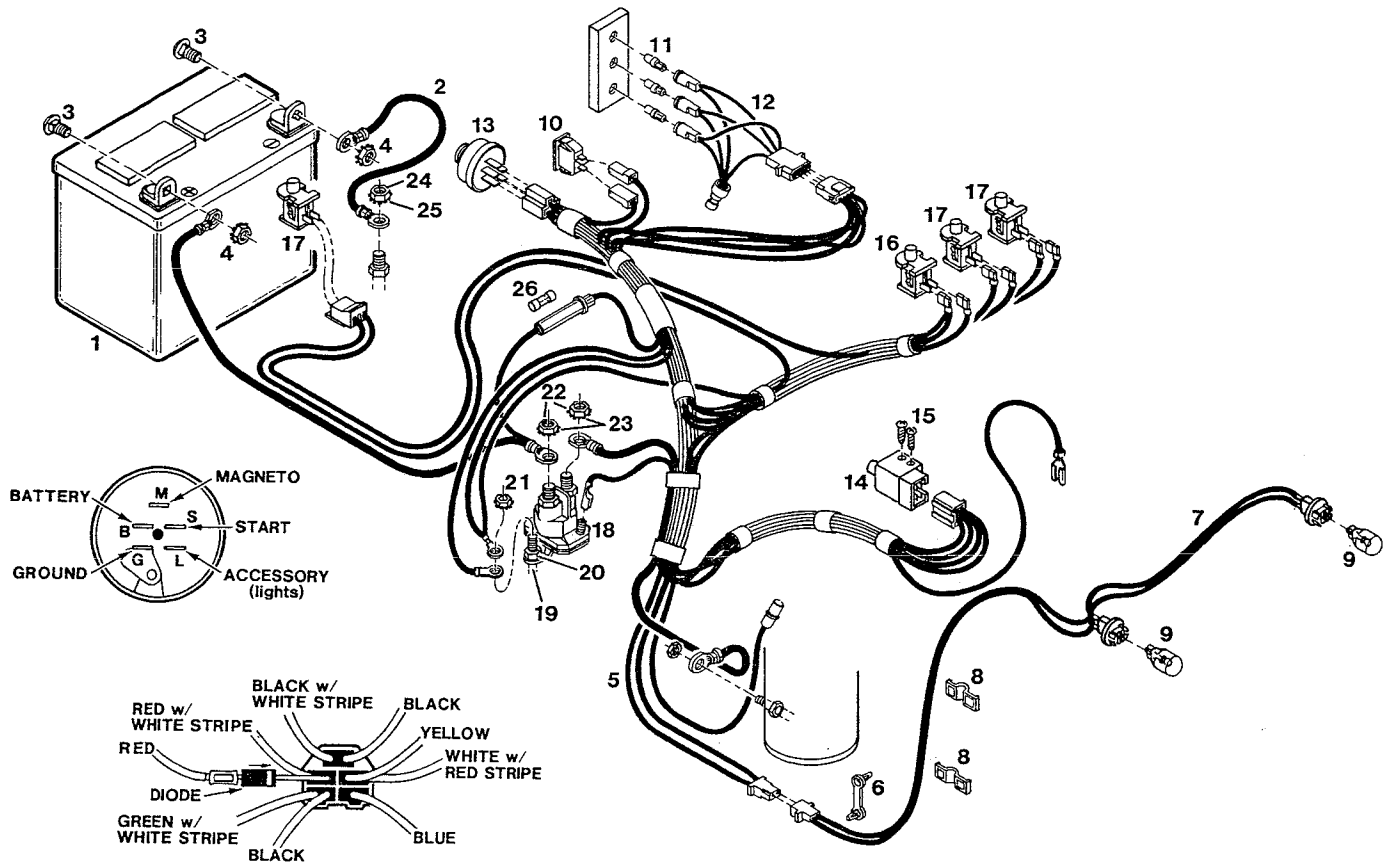

Model 14-45 F
14 Hp 45" Cut Lawn Tractor

14-45 ELECTRICAL SYSTEM

Index No.	Part No.	Description	Index No.	Part No.	Description
1	134726	Battery - 12 volt	14	135825	Switch - clutch interlock
2	134908	Wire - battery ground, black	15	157933	Screw - pan head
3	153171	Bolt - hex 1/4-20 x 5/8	16	135822	Switch - no start
4	715037	Nut - hex 1/4-20	17	135833	Switch - system interlock
5	134809	Harness - wiring	18	134940	Solenoid - starter
6	112326	Retainer - harness	19	158121	Bolt - hex 1/4-20 x 3/4
7	135103	Harness - headlights	20	152967	Nut - hex 1/4-20
8	134676	Retainer - harness, press-on	21	312058	Bolt - hex 5/16-18 x 1
9	135533	Bulb - headlights	22	157974	Nut - hex 5/16-24
10	135814	Switch - headlights	23	156430	Washer - lock
11	136051	Bulb - monitor indicator	24	150136	Nut - hex 5/16-18
12	136192	Harness - indicator lights	25	153510	Washer - lock
13	135798	Switch - ignition	26	*	Fuse - 15 amp (15A32V311)
			27	715177	Nut - hex 5/16-18