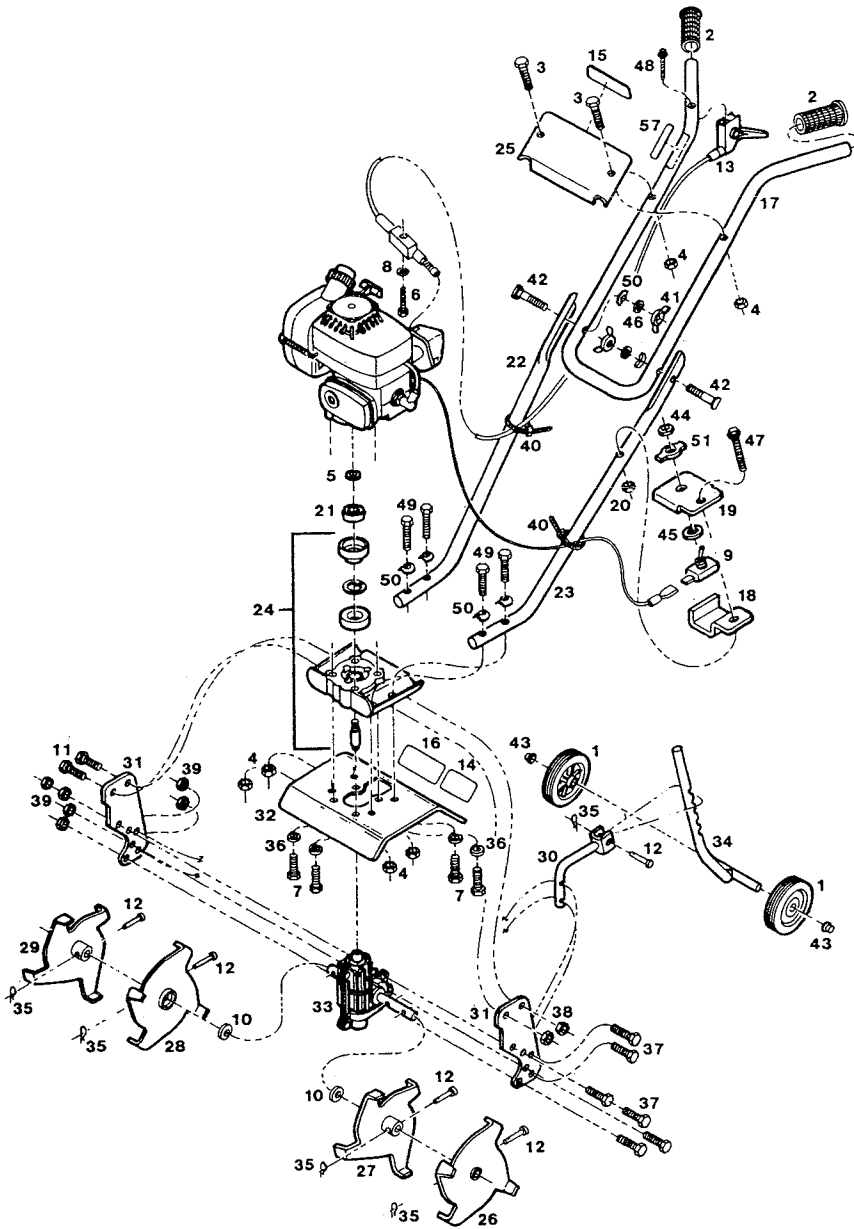

Cultivator Parts List

Model 161 Cultivator Compact Cultivator w/Gear Drive

Fuel Mixture 24:1

| Item No. | Part No | Description |
|----------|---------|--------------------------------------|
| 1. | 041723 | Wheel |
| 2. | 530303 | Grip-Hand |
| 3. | 152363 | Bolt - 1/4-20x1 1/4 Carriage |
| 4. | 152967 | Nut - 1/4-20 Ctr. Lock |
| 5. | 157651 | Washer - 1/4 |
| 6. | 157669 | Screw - 8-32x1 1/8 HX HD |
| 7. | 157677 | Bolt - 1/4-20x1 1/8 HX HD |
| 8. | 157685 | Washer - 3/16 Flat |
| 9. | 530345 | Switch - Grounding |
| 10. | 157818 | Washer - Felt |
| 11. | 152108 | Bolt - 5/16-18x1 HX HD |
| 12. | 490037 | Pin - 5/16x1 1/8 Hard Clevis |
| 13. | 530311 | Control - Throttle |
| 14. | 551655 | Decal - Warning |
| 15. | 552141 | Decal - Throttle Control |
| 16. | 552158 | Decal - Caution |
| 17. | 556688 | Handle - Upper |
| 18. | 556746 | Bracket - Switch Mtg. Lower |
| 19. | 556753 | Bracket - Switch Mtg. Upper |
| 20. | 715334 | Nut - 10-24 Keps |
| 21. | 556795 | Rotor |
| 22. | 556829 | Handle - Lower RH |
| 23. | 556837 | Handle - Lower LH |
| 24. | 590950 | Engine Mount & Bearing Assy. |
| 25. | 574533 | Panel - Handle |
| 26. | 574582 | Tine Assy - Outer LH |
| 27. | 574566 | Tine Assy - Inner LH |
| 28. | 574574 | Tine Assy - Inner RH |
| 29. | 574590 | Tine Assy - Outer RH |
| 30. | 574616 | Bracket - Depth Bar |
| 31. | 574624 | Plate - Support |
| 32. | 574632 | Shield - Tine |
| 33. | 590893 | Gear Case Assy |
| 34. | 590927 | Depth Rod Assy |
| 35. | 616227 | Pin - Hair |
| 36. | 715094 | Washer - 1/4 Split Lock |
| 37. | 158972 | Bolt - 1/4-20x1 HX HD |
| 38. | 715490 | Nut - 5/16-18 Top Lock |
| 39. | 715508 | Nut - 1/4-20 Top Lock |
| 40. | 110379 | Tie - Nylon Cable |
| 41. | 150235 | Nut - 5/16-18 Wing |
| 42. | 157859 | Bolt - 5/16-18x1 1/8 Curved HD SQ NK |
| 43. | 152579 | Pinut - 5/16 |
| 44. | 157289 | Nut - Switch |
| 45. | 157297 | Washer - Switch Lock |
| 46. | 157701 | Washer - 5/16 Nom |
| 47. | 157719 | Screw - 10-24x1 1/8 HX Washer HD |
| 48. | 157727 | Screw - 10-16x1 1/2 HX Washer HD |
| 49. | 157735 | Bolt - 1/4-20x1 1/8 HX HD |
| 50. | 461004 | Washer - Curved |
| 51. | 530295 | Plate - Switch Indicating |