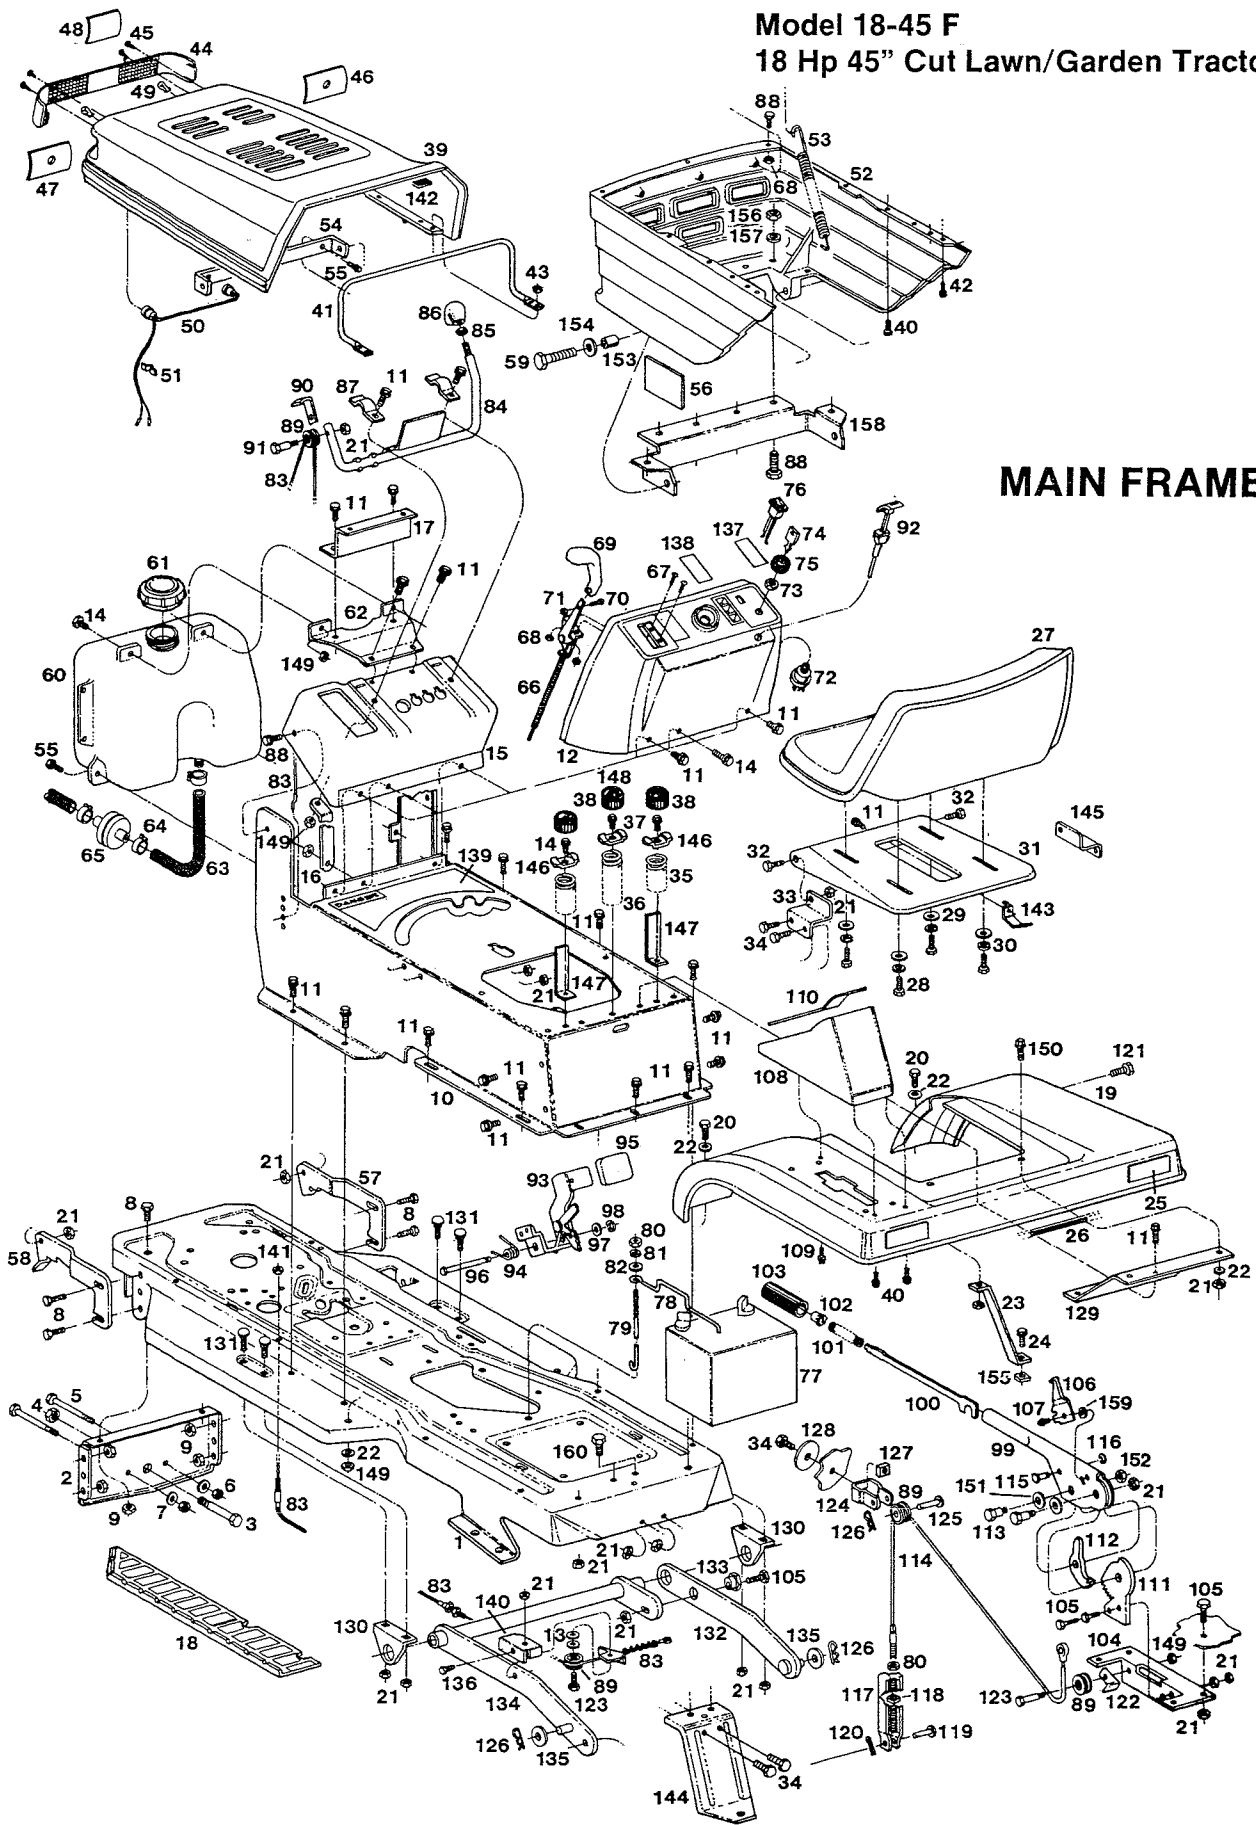

*Purchase locally

Model 18-45 F
18 Hp 45" Cut Lawn/Garden Tractor

MAIN FRAME

18-45 MAIN FRAME

Model 18-45 F 18 Hp 45" Cut Lawn/Garden Tractor

Index No.	Part No.	Description	Index No.	Part No.	Description
1	013193	Frame - main	81	715094	Washer - lock 1/4
2	095075	Bracket - front axle	82	460923	Washer - flat
3	157453	Bolt - hex shoulder 1/2-13 x 1-13/16	83	051763	Cable - mower drive control
4	157537	Nut - hex 1/2-13	84	098244	Lever - mower drive control
5	151266	Bolt - hex 3/8-16 x 3	85	158949	Nut - hex jam 1/2-13
6	310011	Nut - hex 3/8-16	86	112664	Knob - lever
7	158055	Washer - conical	87	097253	Clip - lever retaining
8	157636	Bolt - hex 5/16-18 x 5/8	88	151522	Screw - hex 10-24 x 3/4
9	157628	Nut - hex 5/16-18	89	112177	Pulley - cable
10	013185	Console - chassis	90	096305	Retainer - cable
11	158089	Screw - taptite 1/4-20 x 1/2	91	157446	Bolt - shoulder 1/4-20 x 1-3/8
12	112714	Dash - plastic	92	051375	Control - choke w/cable
13	158956	Washer - 1/4 special	93	109777	Pedal - clutch/brake w/brake lever
14	450858	Bolt - hex 1/4-20 x 3/4	94	100008	Spring - pedal return
15	013763	Support - dash	95	112235	Pad - pedal
16	013771	Brace - dash	96	095000	Shaft - pedal
17	013789	Brace - dash & fuel tank	97	158873	Washer - flat 1/2
18	112383	Pad - foot, L.H. platform	98	316521	Ring - retaining
	112375	Pad - foot, R.H. platform (not shown)	99	013748	Lever - height adjusting
19	013110	Fender - rear wheels	100	097303	Rod - lever
20	156455	Bolt - hex 1/4-20 x 1	101	097295	Spring - lever
21	715177	Nut - hex 5/16-18	102	112672	Knob - adjusting lever
22	158113	Washer - flat	103	112680	Grip - lever
23	097584	Brace - fender L.H.	104	014134	Bracket - adjusting lever
24	159038	Bolt - 5/16-18 x 1-1/2	105	158998	Bolt - hex 5/16-18 x 3/4
25	112755	Reflector - fender, red	106	097949	Pointer - height of cut
26	121318	Strip - fender trim	107	158527	Screw 8-32 x 3/8
27	135186	Seat	108	112706	Cover - height adjust lever
28	158485	Bolt - hex 5/16-18 x 3/4	109	158832	Screw - 10-24 x 1/2
29	615708	Washer - flat 5/16	110	006585	Decal - cover
30	311118	Washer - lock 5/16	111	098459	Quadrant - height adjust
31	013011	Plate - seat mount	112	098467	Pawl - height adjust
32	157503	Bolt - hex shoulder, 5/16-18 x 5/32	113	158675	Bolt - shoulder 5/16-18 x 5/8
33	013896	Bracket - seat plate L.H.	114	051680	Cable - deck lifting
34	312074	Bolt - hex 5/16-18 x 5/8	115	097337	Pin - clevis
35	109694	Spring - seat, short	116	158857	E Ring
36	097493	Spring - seat, long	117	159137	Clevis - lift cable
37	097527	Clamp - long spring	118	157996	Nut - square 1/4-20
38	112334	Cover - seat spring	119	157263	Pin - clevis
39	096354	Hood - upper	120	715029	Pin - cotter 3/32 x 3/4
40	158832	Screw - taptite 10-24 x 1/2	121	159004	Bolt - hex 1/4-20 x 3/4
41	098343	Support - hood	122	097352	Retainer - cable
42	159400	Bolt #10 - 24 x 1	123	158683	Bolt - shoulder 1/4-20 x 1
43	451443	Nut #10 - 24	124	097279	Clevis - pulley, fender
44	112565	Lens - headlights	125	097287	Pin - clevis
45	158865	Screw - taptite 6 x 1/2	126	715011	Hairpin cotter
46	136317	Reflector - light R.H.	127	158923	Nut - square 5/16-18
47	136325	Reflector - light L.H.	128	014142	Washer - formed
48	136333	Reflector - center	129	013938	Bracket - fender, rear
49	135533	Bulb - headlight	130	013813	Bracket - hanger
50	135103	Wire - headlights	131	158907	Bolt - rd. head 5/16-18 x 5/8
51	134676	Clip - wire, press-on	132	013805	Link - suspension R.H.
52	112656	Hood - lower	133	158691	Nut - eccentric, deck leveling
53	135749	Spring - hood	134	014233	Suspension Assembly - lift
54	097196	Bracket - hood spring	135	156075	Washer - flat 1/2
55	158824	Screw - taptite 1/4-10 x 3/4	136	159228	Screw - tapping 5/16-18 x 3/4
56	006874	Decal - heat reflective	137	006593	Plate - monitor lights
57	097816	Bracket - lower hood R.H.	138	006601	Plate - Lawn Chief
58	097824	Bracket - lower hood L.H.	139	006627	Decal Danger, on console
59	150250	Bolt - hex 5/16-18 x 1-1/2	140	097832	Bracket - cable pulley
60	112201	Tank - fuel, 2 gal.	141	159426	Nut - 1/4-28 jam
61	112276	Cap - fuel tank	142	446799	Pad - hood
62	014118	Bracket - fuel tank	143	014258	Bracket - seat switch
63	672857	Hose - fuel line	144	014167	Plate - rear hitch
64	303859	Clamp - fuel line	145	013904	Bracket - seat plate R.H.
65	432625	Filter - fuel	146	095174	Clamp - short spring
66	051714	Control - throttle w/cable	147	095166	Bracket - seat stop
67	158451	Screw - pan hd. 10-24 x 5/8	148	136184	Cover - long spring
68	715334	Nut - hex keps 10-24	149	152967	Nut - hex 1/4-20
69	112730	Knob - throttle lever	150	157883	Bolt - hex 1/4-20 x 1
70	159335	Screw - pan head 8-32 x 3/8	151	159343	Washer - flat
71	159244	Nut - hex 8-32	152	159236	Nut - hex 5/16-18
72	135798	Switch - ignition w/keys	153	469544	Spacer
73	158717	Nut - switch	154	311134	Washer - 1/4 flat
74	136242	Key - ignition	155	158758	Spacer - fender brace
75	112698	Boot - ignition switch	156	452318	Nut - #10 - 24 Nylock
76	135814	Switch - head lights	157	715136	Washer - #10 - 24
77	134726	Battery - 12 volt, dry	158	014340	Brace - support
78	096123	Bracket - battery hold-down	159	462465	Washer - lock, ext. tooth
79	096115	Rod - battery hold-down	160	157891	Bolt - hex tap 3/8-16 x 1
80	310052	Nut - hex 1/4-20			