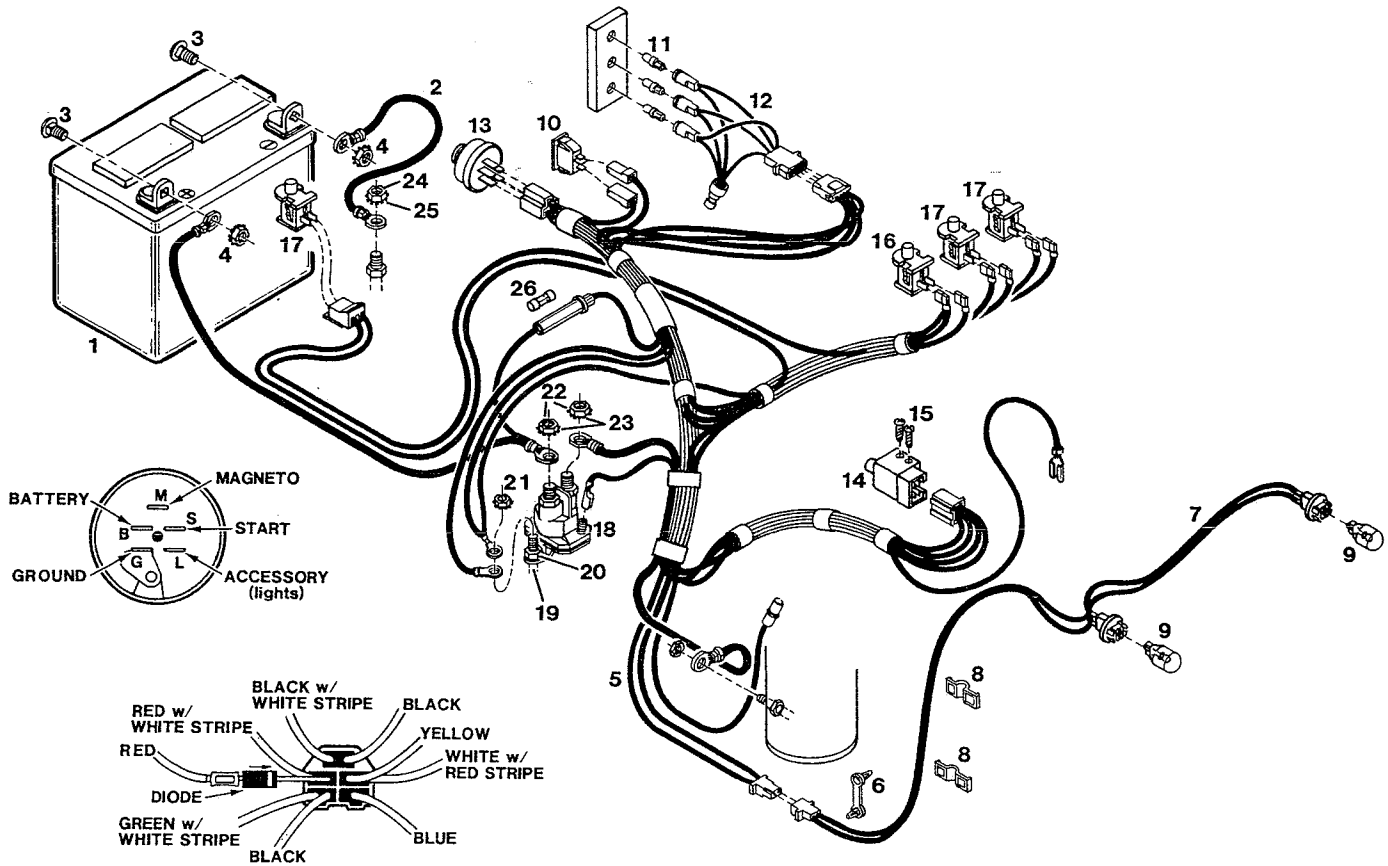

Model 18-45 F
18 Hp 45" Cut Lawn/Garden Tractor

18-45 ELECTRICAL SYSTEM

Index No.	Part No.	Description	Index No.	Part No.	Description
1	134726	Battery - 12 volt	14	135825	Switch - clutch interlock
2	134908	Wire - battery ground, black	15	157933	Screw - pan head
3	153171	Bolt - hex 1/4-20 x 5/8	16	135822	Switch - no start
4	715037	Nut - hex 1/4-20	17	135833	Switch - system interlock
5	134809	Harness - wiring	18	134940	Solenoid - starter
6	112326	Retainer - harness	19	158121	Bolt - hex 1/4-20 x 3/4
7	135103	Harness - headlights	20	152967	Nut - hex 1/4-20
8	134676	Retainer - harness, press-on	21	312058	Bolt - hex 5/16-18 x 1
9	135533	Bulb - headlights	22	157974	Nut - hex 5/16-24
10	135814	Switch - headlights	23	156430	Washer - lock
11	136051	Bulb - monitor indicator	24	150136	Nut - hex 5/16-18
12	136192	Harness - indicator lights	25	153510	Washer - lock
13	135798	Switch - ignition	26	*	Fuse - 15 amp (15A32V311)
			27	715177	Nut - hex 5/16-18