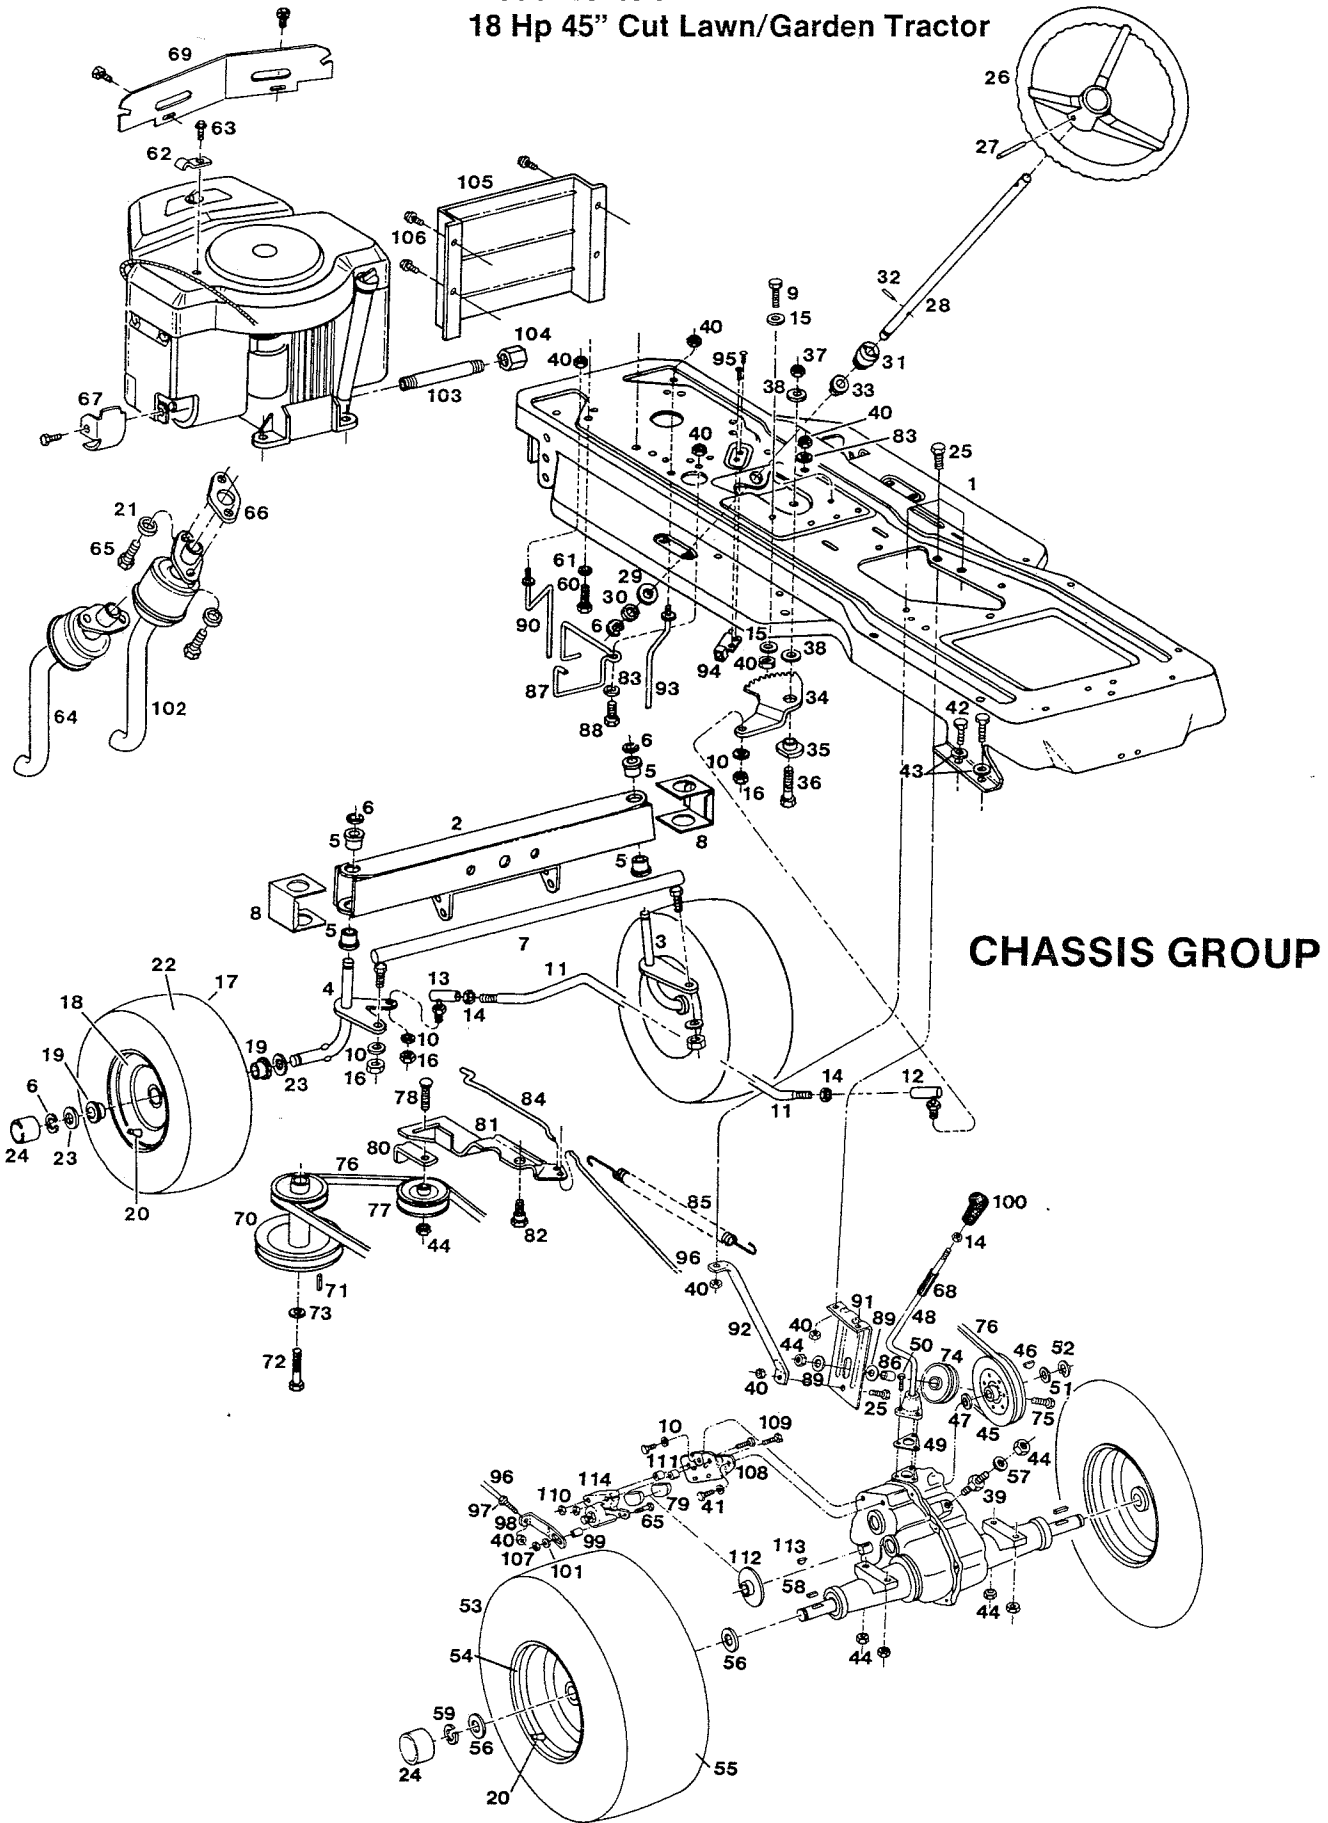

Index No.	Part No.	Description	Index No.	Part No.	Description
1	013193	Frame - main	81	715094	Washer - lock 1/4
2	095075	Bracket - front axle	82	460923	Washer - flat
3	157453	Bolt - hex shoulder 1/2-13 x 1-13/16	83	051763	Cable - mower drive control
4	157537	Nut - hex 1/2-13	84	098244	Lever - mower drive control
5	151266	Bolt - hex 3/8-16 x 3	85	158949	Nut - hex jam 1/2-13
6	310011	Nut - hex 3/8-16	86	112664	Knob - lever
7	158055	Washer - conical	87	097253	Clip - lever retaining
8	157636	Bolt - hex 5/16-18 x 5/8	88	151522	Screw - hex 10-24 x 3/4
9	157628	Nut - hex 5/16-18	89	112177	Pulley - cable
10	013185	Console - chassis	90	096305	Retainer - cable
11	158089	Screw - taptite 1/4-20 x 1/2	91	157446	Bolt - shoulder 1/4-20 x 1-3/8
12	112714	Dash - plastic	92	051375	Control - choke w/cable
13	158956	Washer - 1/4 special	93	109777	Pedal - clutch/brake w/brake lever
14	450858	Bolt - hex 1/4-20 x 3/4	94	100008	Spring - pedal return
15	013763	Support - dash	95	112235	Pad - pedal
16	013771	Brace - dash	96	095000	Shaft - pedal
17	013789	Brace - dash & fuel tank	97	158873	Washer - flat 1/2
18	112383	Pad - foot, L.H. platform	98	316521	Ring - retaining
	112375	Pad - foot, R.H. platform (not shown)	99	013748	Lever - height adjusting
19	013110	Fender - rear wheels	100	097303	Rod - lever
20	156455	Bolt - hex 1/4-20 x 1	101	097295	Spring - lever
21	715177	Nut - hex 5/16-18	102	112672	Knob - adjusting lever
22	158113	Washer - flat	103	112680	Grip - lever
23	097584	Brace - fender L.H.	104	014134	Bracket - adjusting lever
24	159038	Bolt - 5/16-18 x 1-1/2	105	158998	Bolt - hex 5/16-18 x 3/4
25	112755	Reflector - fender, red	106	097949	Pointer - height of cut
26	121318	Strip - fender trim	107	158527	Screw 8-32 x 3/8
27	135186	Seat	108	112706	Cover - height adjust lever
28	158485	Bolt - hex 5/16-18 x 3/4	109	158832	Screw - 10-24 x 1/2
29	615708	Washer - flat 5/16	110	006585	Decal - cover
30	311118	Washer - lock 5/16	111	098459	Quadrant - height adjust
31	013011	Plate - seat mount	112	098467	Pawl - height adjust
32	157503	Bolt - hex shoulder, 5/16-18 x 5/32	113	158675	Bolt - shoulder 5/16-18 x 5/8
33	013896	Bracket - seat plate L.H.	114	051680	Cable - deck lifting
34	312074	Bolt - hex 5/16-18 x 5/8	115	097337	Pin - clevis
35	109694	Spring - seat, short	116	158857	E Ring
36	097493	Spring - seat, long	117	159137	Clevis - lift cable
37	097527	Clamp - long spring	118	157996	Nut - square 1/4-20
38	112334	Cover - seat spring	119	157263	Pin - clevis
39	096354	Hood - upper	120	715029	Pin - cotter 3/32 x 3/4
40	158832	Screw - taptite 10-24 x 1/2	121	159004	Bolt - hex 1/4-20 x 3/4
41	098343	Support - hood	122	097352	Retainer - cable
42	159400	Bolt #10 - 24 x 1	123	158683	Bolt - shoulder 1/4-20 x 1
43	451443	Nut #10 - 24	124	097279	Clevis - pulley, fender
44	112565	Lens - headlights	125	097287	Pin - clevis
45	158865	Screw - taptite 6 x 1/2	126	715011	Hairpin cotter
46	136317	Reflector - light R.H.	127	158923	Nut - square 5/16-18
47	136325	Reflector - light L.H.	128	014142	Washer - formed
48	136333	Reflector - center	129	013938	Bracket - fender, rear
49	135533	Bulb - headlight	130	013813	Bracket - hanger
50	135103	Wire - headlights	131	158907	Bolt - rd. head 5/16-18 x 5/8
51	134676	Clip - wire, press-on	132	013805	Link - suspension R.H.
52	112656	Hood - lower	133	158691	Nut - eccentric, deck leveling
53	135749	Spring - hood	134	014233	Suspension Assembly - lift
54	097196	Bracket - hood spring	135	156075	Washer - flat 1/2
55	158824	Screw - taptite 1/4-10 x 3/4	136	159228	Screw - tapping 5/16-18 x 3/4
56	006874	Decal - heat reflective	137	006593	Plate - monitor lights
57	097816	Bracket - lower hood R.H.	138	006601	Plate - Lawn Chief
58	097824	Bracket - lower hood L.H.	139	006627	Decal Danger, on console
59	150250	Bolt - hex 5/16-18 x 1-1/2	140	097832	Bracket - cable pulley
60	112201	Tank - fuel, 2 gal.	141	159426	Nut - 1/4-28 jam
61	112276	Cap - fuel tank	142	446799	Pad - hood
62	014118	Bracket - fuel tank	143	014258	Bracket - seat switch
63	672857	Hose - fuel line	144	014167	Plate - rear hitch
64	303859	Clamp - fuel line	145	013904	Bracket - seat plate R.H.
65	432625	Filter - fuel	146	095174	Clamp - short spring
66	051714	Control - throttle w/cable	147	095166	Bracket - seat stop
67	158451	Screw - pan hd. 10-24 x 5/8	148	136184	Cover - long spring
68	715334	Nut - hex keps 10-24	149	152967	Nut - hex 1/4-20
69	112730	Knob - throttle lever	150	157883	Bolt - hex 1/4-20 x 1
70	159335	Screw - pan head 8-32 x 3/8	151	159343	Washer - flat
71	159244	Nut - hex 8-32	152	159236	Nut - hex 5/16-18
72	135798	Switch - ignition w/keys	153	469544	Spacer
73	158717	Nut - switch	154	311134	Washer - 1/4 flat
74	136242	Key - ignition	155	158758	Spacer - fender brace
75	112698	Boot - ignition switch	156	452318	Nut - #10 - 24 Nylock
76	135814	Switch - head lights	157	715136	Washer - #10 - 24

Model 18-45 F
18 Hp 45" Cut Lawn/Garden Tractor

CHASSIS GROUP