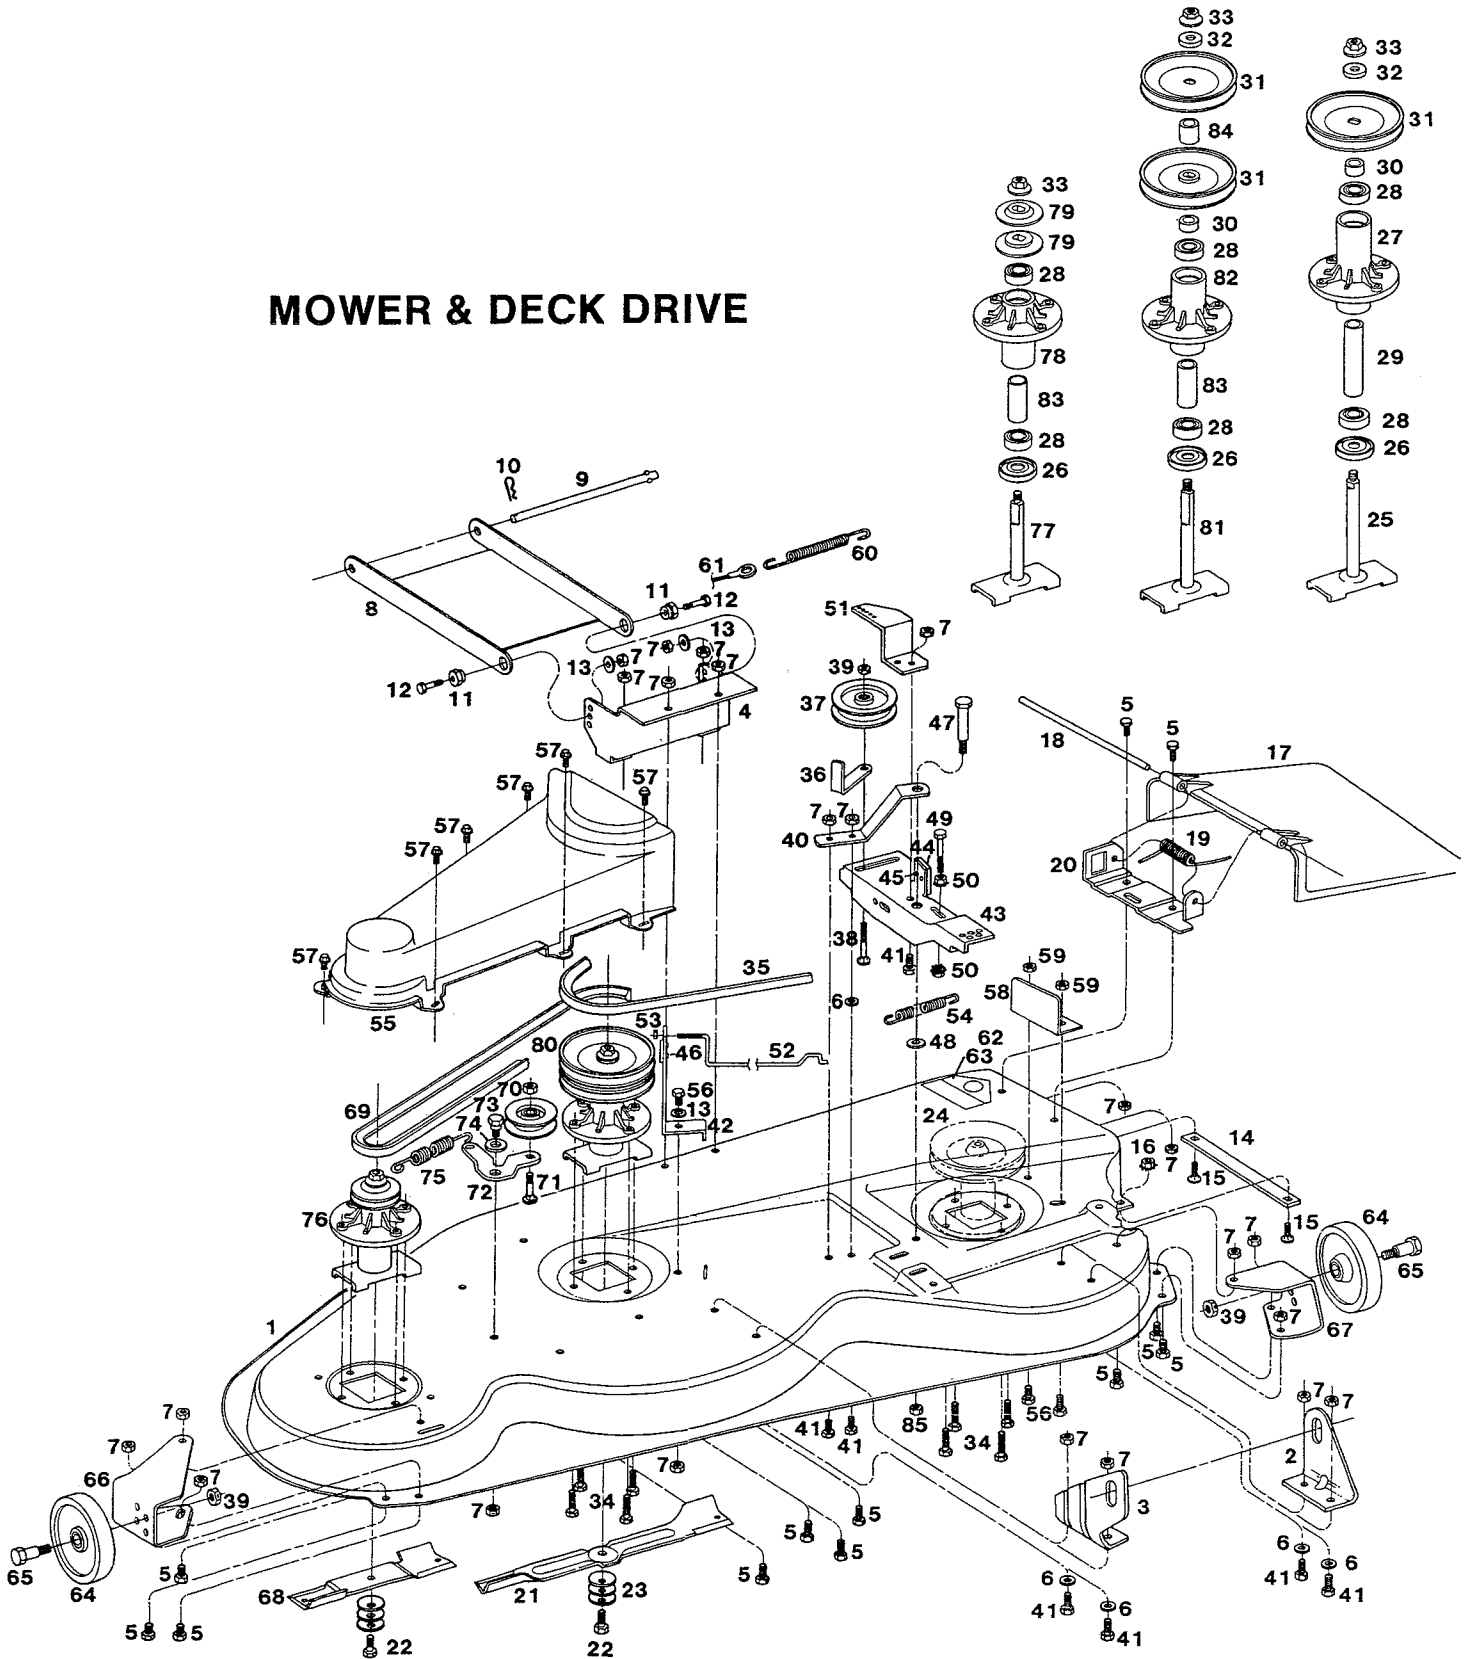

Model 18-45 F

18 Hp 45" Cut Lawn/Garden Tractor

MOWER & DECK DRIVE

45" MOWER DECK AND DRIVE

Model 18-45 F
18 Hp 45" Cut Lawn/Garden Tractor

Index No.	Part No.	Description	Index No.	Part No.	Description
1	021626	Deck - mower 45"	43	098053	Arm - idler w/brake pad (includes 44 & 45)
2	097873	Bracket - deck lift R.H.	44	135046	Pad - brake
3	097881	Bracket - deck lift L.H.	45	159152	Rivet - brake pad 3/16 x 1/2
4	097865	Bracket - deck drawbar	46	159186	Rivet - brake pad 3/16 x 3/8
5	312082	Bolt - hex 5/16-18 x 1/2	47	158733	Bolt - shoulder 3/8-16 x 2-9/16
6	615708	Washer - flat 5/16	48	158337	Washer - flat 3/8
7	715177	Nut - hex lock 5/16-18	49	450130	Bolt - hex 1/4-20 x 2
8	098137	Drawbar - deck	50	715037	Nut - hex keps 1/4-20
9	097469	Pin - drawbar	51	014159	Extension - idler arm
10	715011	Hairpin cotter	52	097618	Rod - brake release
11	158691	Nut - eccentric, deck leveling	53	152967	Nut - hex lock 1/4-20
12	312058	Bolt - hex 5/16-18 x 1	54	109637	Spring - brake engaging
13	159194	Washer - flat	55	112722	Cover - belt
14	096529	Bar - skid	56	312074	Bolt - hex 5/16-18 x 5/8
15	313510	Bolt - carriage 5/16-18 x 3/4	57	159053	Screw - tapping 1/4-20 x 3/8
16	150136	Nut - hex keps 5/16-18	58	097857	Shield - pulley R.H.
17	112490	Deflector - discharge chute	59	159236	Nut - hex lock 5/16-18
18	096438	Pin - deflector	60	097980	Spring - clutch engaging
19	097972	Spring - deflector	61	051763	Cable - blade drive control
20	096453	Bracket - chute deflector	62	004655	Decal - No Step
21	030551	Blade - 18" Hilift	63	143115	Decal - Danger
22	158543	Bolt - hex nylock 3/8-24 x 1	64	041541	Wheel - deck 6"
23	158055	Washer - formed	65	157495	Bolt - shoulder 3/8-16 x 2-3/8
24	135400	Spindle Assembly - RH blade (includes 25 - 33)	66	097899	Bracket - deck wheel L.H.
25	098160	Shaft - blade w/saddle	67	098236	Bracket - deck wheel R.H.
26	134981	Shield - dust	68	030726	Blade - 9" Hilift
27	134973	Housing - shaft and bearings	69	135863	Belt - blade drive L.H.
28	095406	Bearing - shaft	70	098079	Pulley - idler, L.H. belt
29	095398	Spacer - bearings	71	157750	Bolt - rd. head 3/8-16 x 1-1/2
30	159319	Spacer - drive pulley	72	097626	Arm - idler pulley
31	098152	Pulley - drive	73	157479	Bolt - shoulder 5/16-18 x 1/2
32	157396	Washer - pulley retainer	74	158048	Washer - flat 5/8 special
33	159301	Nut - hex lock 7/16-20	75	135871	Spring - idler tension
34	159202	Bolt - hex 5/16-18 x 1-3/8	76	136077	Spindle Assembly - L.H. blade (includes 26, 28, 33, 77, 78 & 79)
35	136176	Belt - blade drive, long	77	098202	Shaft - blade w/saddle
36	098012	Retainer - belt	78	098186	Housing - shaft and bearings
37	098004	Pulley - idler	79	098178	Pulley - drive, half
38	158444	Bolt - carriage 3/8-16 x 2	80	136085	Spindle Assembly - center blade (includes 26, 28, 30, 31, 32, 33, 81, 82, 83 & 84)
39	310011	Nut - hex lock 3/8-16	81	098228	Shaft - blade w/saddle
40	097451	Bracket - idler arm	82	098210	Housing - shaft and bearings
41	158998	Bolt - hex 5/16-18 x 3/4	83	098194	Spacer - bearings
42	135772	Arm - blade brake (includes 44 & 46)	84	159327	Spacer - pulleys
			85	715482	Nut - hex fig. 3/8-16