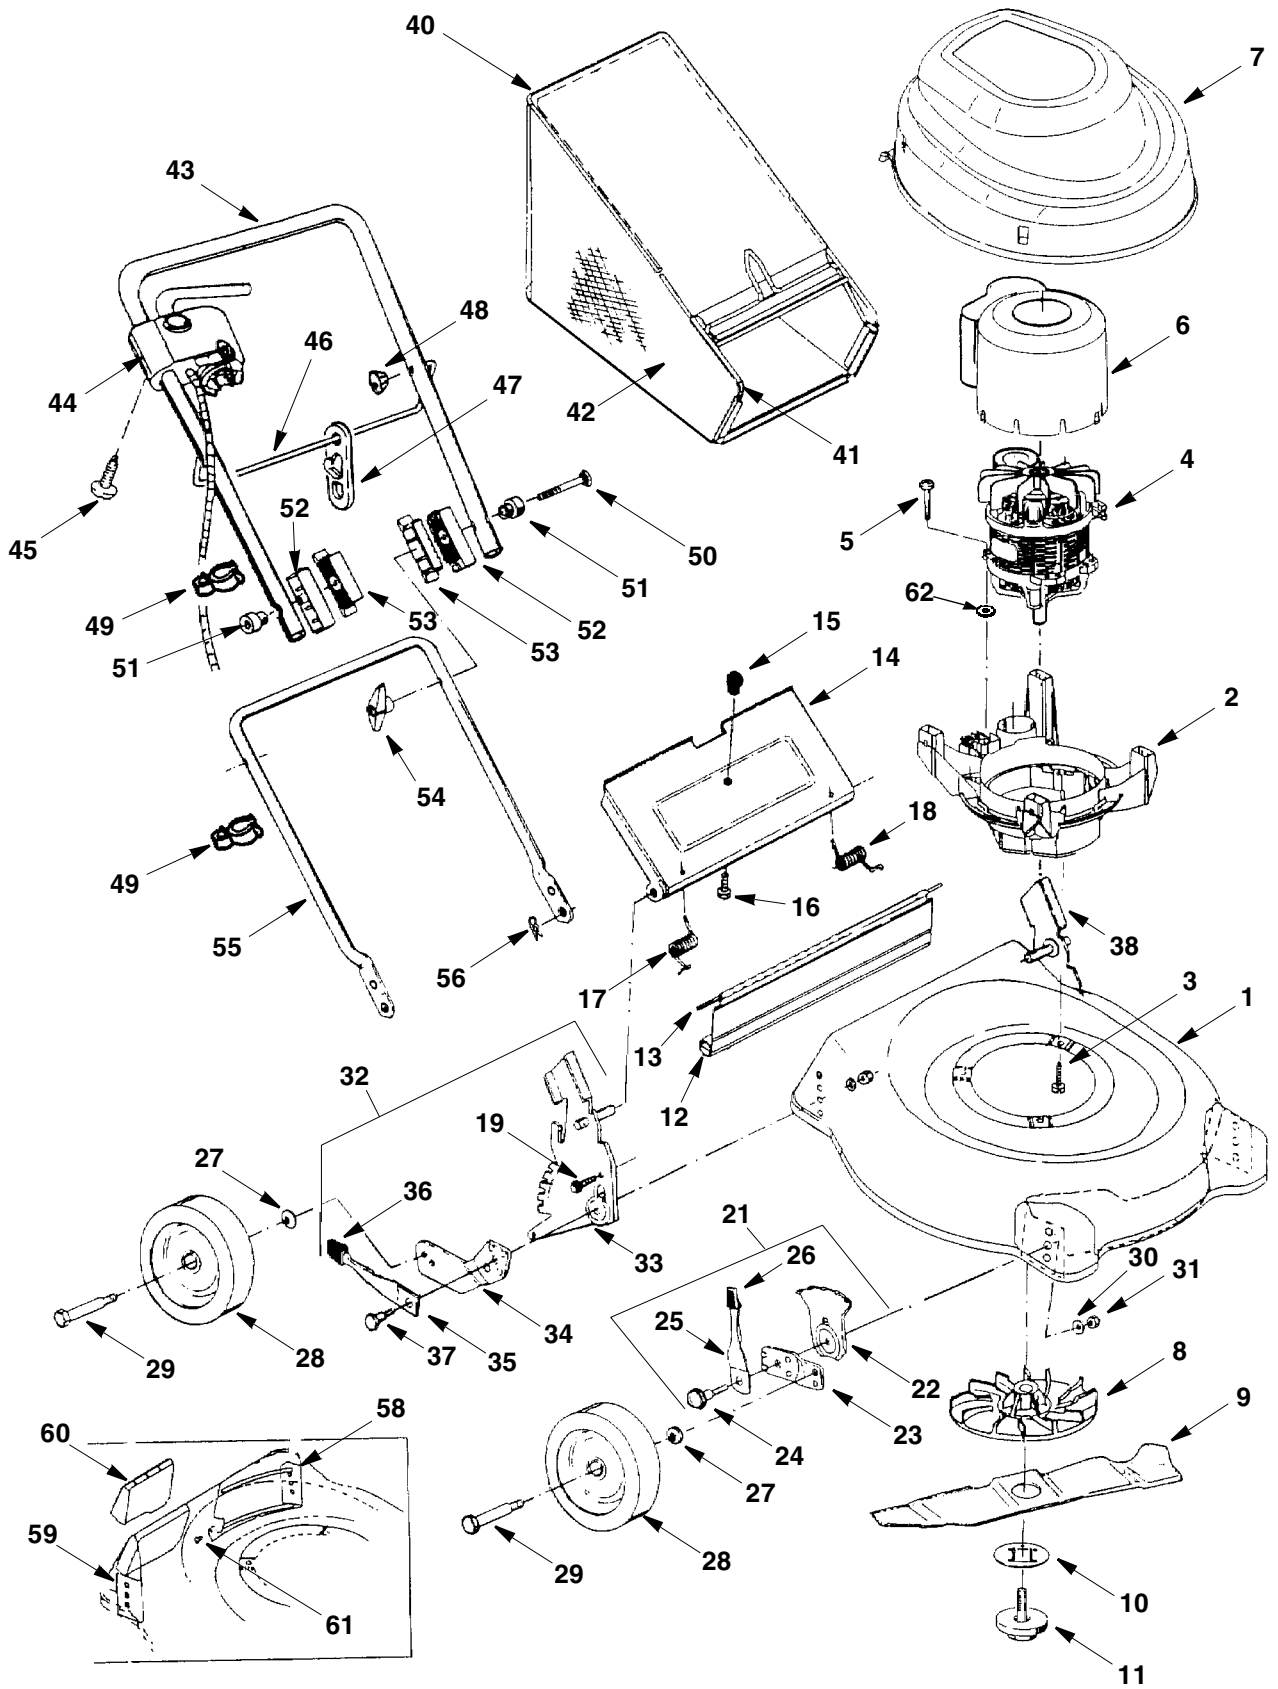

PARTS LIST 407

REF. NO.	PART NO.	DESCRIPTION	REF. NO.	PART NO.	DESCRIPTION
1	782-0054A	Mower Housing, 19"	33	682-0514-0637	Handle Bracket, RH
2	731-2425	Motor Support	34	14765	Pivot Bar, RH
3	710-1756	Screw, M7 x 25		14766	Pivot Bar, LH
4	724-0309	Electric Motor, 115V, 1500W	35	732-0417A	Spring Lever
5	710-1756	Screw, M7 x 25	36	720-0190	Spring Lever Knob
6	731-2400	Air Guide Cover	37	738-0507B	Shoulder Bolt
7	731-2383-0637	Hood	38	682-0513-0637	Handle Bracket, LH
8	631-0132	Blade Hub Assembly	39	682-0515	Handle Holder Assy, LH (Includes #34-38)
9	742-0826	Cutting Blade (Mulch/Bag)	40	764-0325	Rear Catcher Frame
10	782-7051	Locking Plate	41	764-0326	Front Catcher Frame
11	624-0075	Screw, Blade	42	764-0475A	Grass Bag
12	731-1261	Trailing Shield	43	749-1310-0637	Upper Handle
13	732-0712	Wire Rod	44	725-1937	Cord and Switch Assembly
14	782-7025-0637	Rear Discharge Door	45	710-1757	Screw
15	720-0275	Knob	46	747-1094	Guide Rod
16	710-0192	Truss Screw, 10-24 x .38"	47	726-0368	Cord Restraint
17	732-0678	Door Spring, RH	48	720-0279	Wing Nut
18	732-0677	Door Spring, LH	49	731-2422	Cable Guide
19	710-0896	Washer Hd Screw, 1/4-14 x .625	50	710-0450	Carriage Bolt
21	14578	Height Adj. Assy. RH (shown)	51	731-1388	Insulating Washer
	14579	Height Adj. Assy. LH (not shown) (Both Include Ref #22-26)	52	731-1268	Height Adjuster, Upper Handle
22	15261A	Adjusting Plate	53	731-1267	Height Adjuster, Lower Handle
23	15262B	Pivot Bar	54	720-0241	Handle Knob
24	738-0507B	Shoulder Bolt	55	749-1318-0637	Lower Handle
25	14832	Lever and Knob Assy. (Incl #26)	56	714-0104	Internal Cotter Pin
26	720-0190	Knob, Height Adjustment	57	782-5025-0638	Front Baffle
27	736-0105	Spring Washer	58	782-5026-0638	Rear Baffle
28	734-1987	Wheel	59	782-5004-0638	Rear Mulch Baffle
29	738-0102	Axle Bolt	60	731-2386	Rear Mulch Plug
30	736-0356	Spring Washer	61	710-1017	Tap Screw, 1/4-14 x .625"
31	712-0798	Nut	62	736-0695	Washer
32	682-0516	Handle Holder Assy, RH (Includes #33-37)			