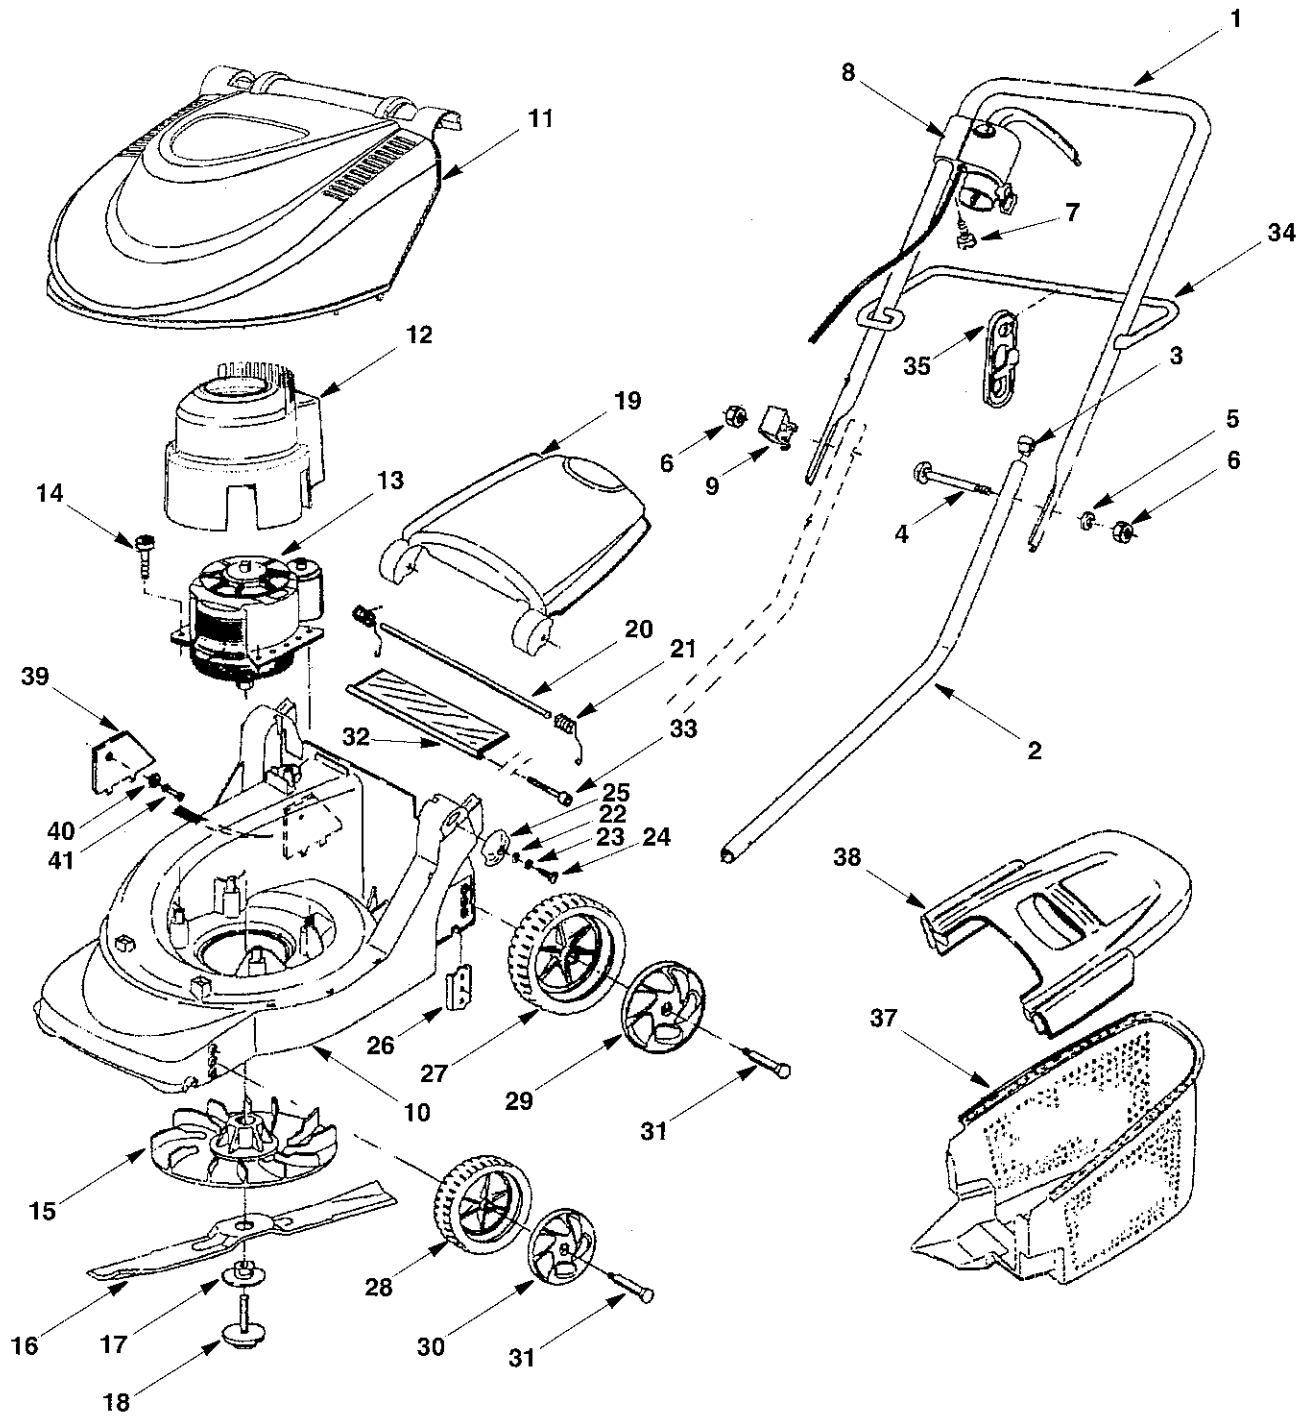

SECTION 10: PARTS LIST

REF. NO.	PART NO.	DESCRIPTION
1	749-1042A	Upper Handle
2	749-1312	Lower Handle
3	720-0369	Handle Plug
4	710-1718	Handle Bolt
5	736-0649	Lock Washer
6	712-0690	Hex Nut
7	710-1757	Screw
8	725-1941	Motor / Blade Control Switch
9	731-2427	Cord Insulator
10	731-2421-0638	Mower Housing (Incl. Ref# 39-41)
11	731-2088A-0637	Electric Motor Cover
12	731-2224	Air Guide Pot
13	724-0310	Electric Motor
14	710-1756	Screw
15	631-0148	Blade Hub Assembly
16	742-0804	Cutting Blade
17	731-1961	Lock Washer
18	624-0077	Blade Bolt
19	731-1971A-0637	Rear Discharge Door
20	747-1072	Rod
21	732-0912	Spring
22	736-0697	Washer
23	736-0698	Lock Washer
24	710-1350	Screw
25	731-1805-0638	Cap
26	782-0609	Holder Plate
27	734-1884-0637	Rear Wheel
28	734-1885-0637	Front Wheel
29	720-0343-0637	Rear Wheel Cap
30	720-0342-0637	Front Wheel Cap
31	738-1031	Axle Bolt
32	731-2402	Rear Trailing Shield
33	710-1758	Screw
34	747-1010	Guide Rod
35	726-0368-0637	Cable Clamp
37	731-1968-0637	Grass Bag
38	731-2426-0637	Grass Bag Cover
39	782-9095-0638	Protection Plate
40	736-0766	Washer
41	728-0286	Rivet