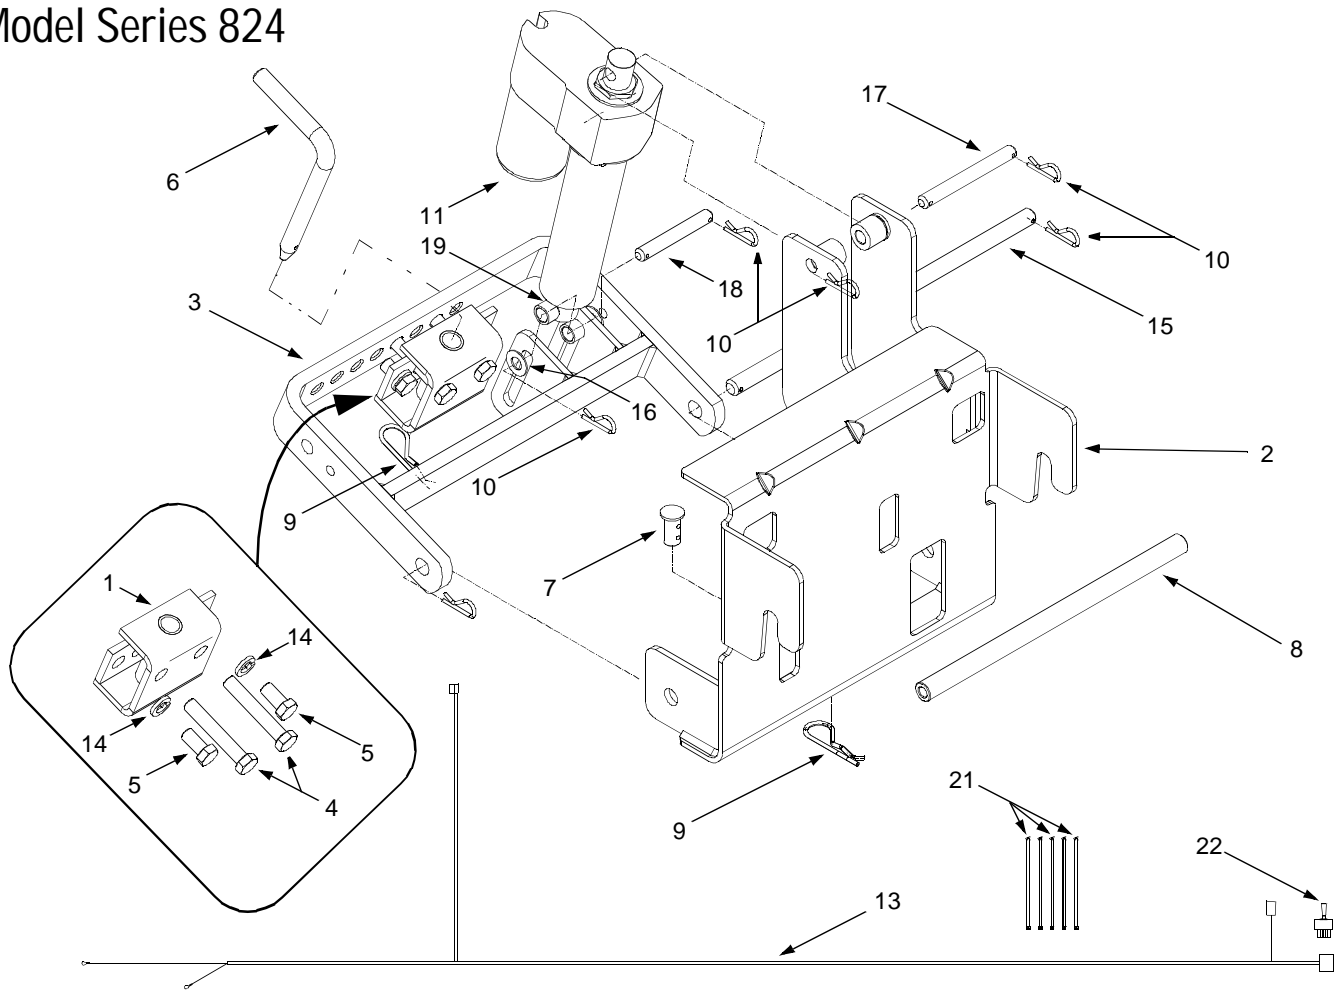

# Model Series 824

REF. NO.	PART NO.	DESCRIPTION
1	13269	Hitch Bracket Assembly
2	683-0272A	Sleeve Hitch Bracket Assembly
3	683-0273	Sleeve Hitch Assembly
4	710-0182	Hex Cap Screw, 1/2-13 x 3 (Grade 5)
5	710-3131	Hex Cap Screw, 1/2-13 x 1 (Grade 5)
6	711-0282	Hitch Pin
7	711-0309A	Clevis Pin
8	711-1440	Support Rod, 3/4 x 13"
9	714-0117	Internal Cotter Pin, .148 x 3
10	714-0149B	Internal Cotter Pin
11	717-0620	Electromechanical Linear Actuator
12	736-0272	Flat Washer, .51 x 1.0 x .06
13	629-0919	Wire Harness
14	736-0921	Lock Washer, 1/2
15	738-0482	Hitch Rod
16	736-3084	Flat Washer, .51 x 1.12 x .060
17	747-1170	Upper Cylinder Support Rod
18	747-1171	Lower Cylinder Support Rod
19	750-1206	Spacer, .542 x .750 x .5
20	783-0668	Hitch Plate
21	725-0157	Cable Tie
22	725-1053	Toggle Switch