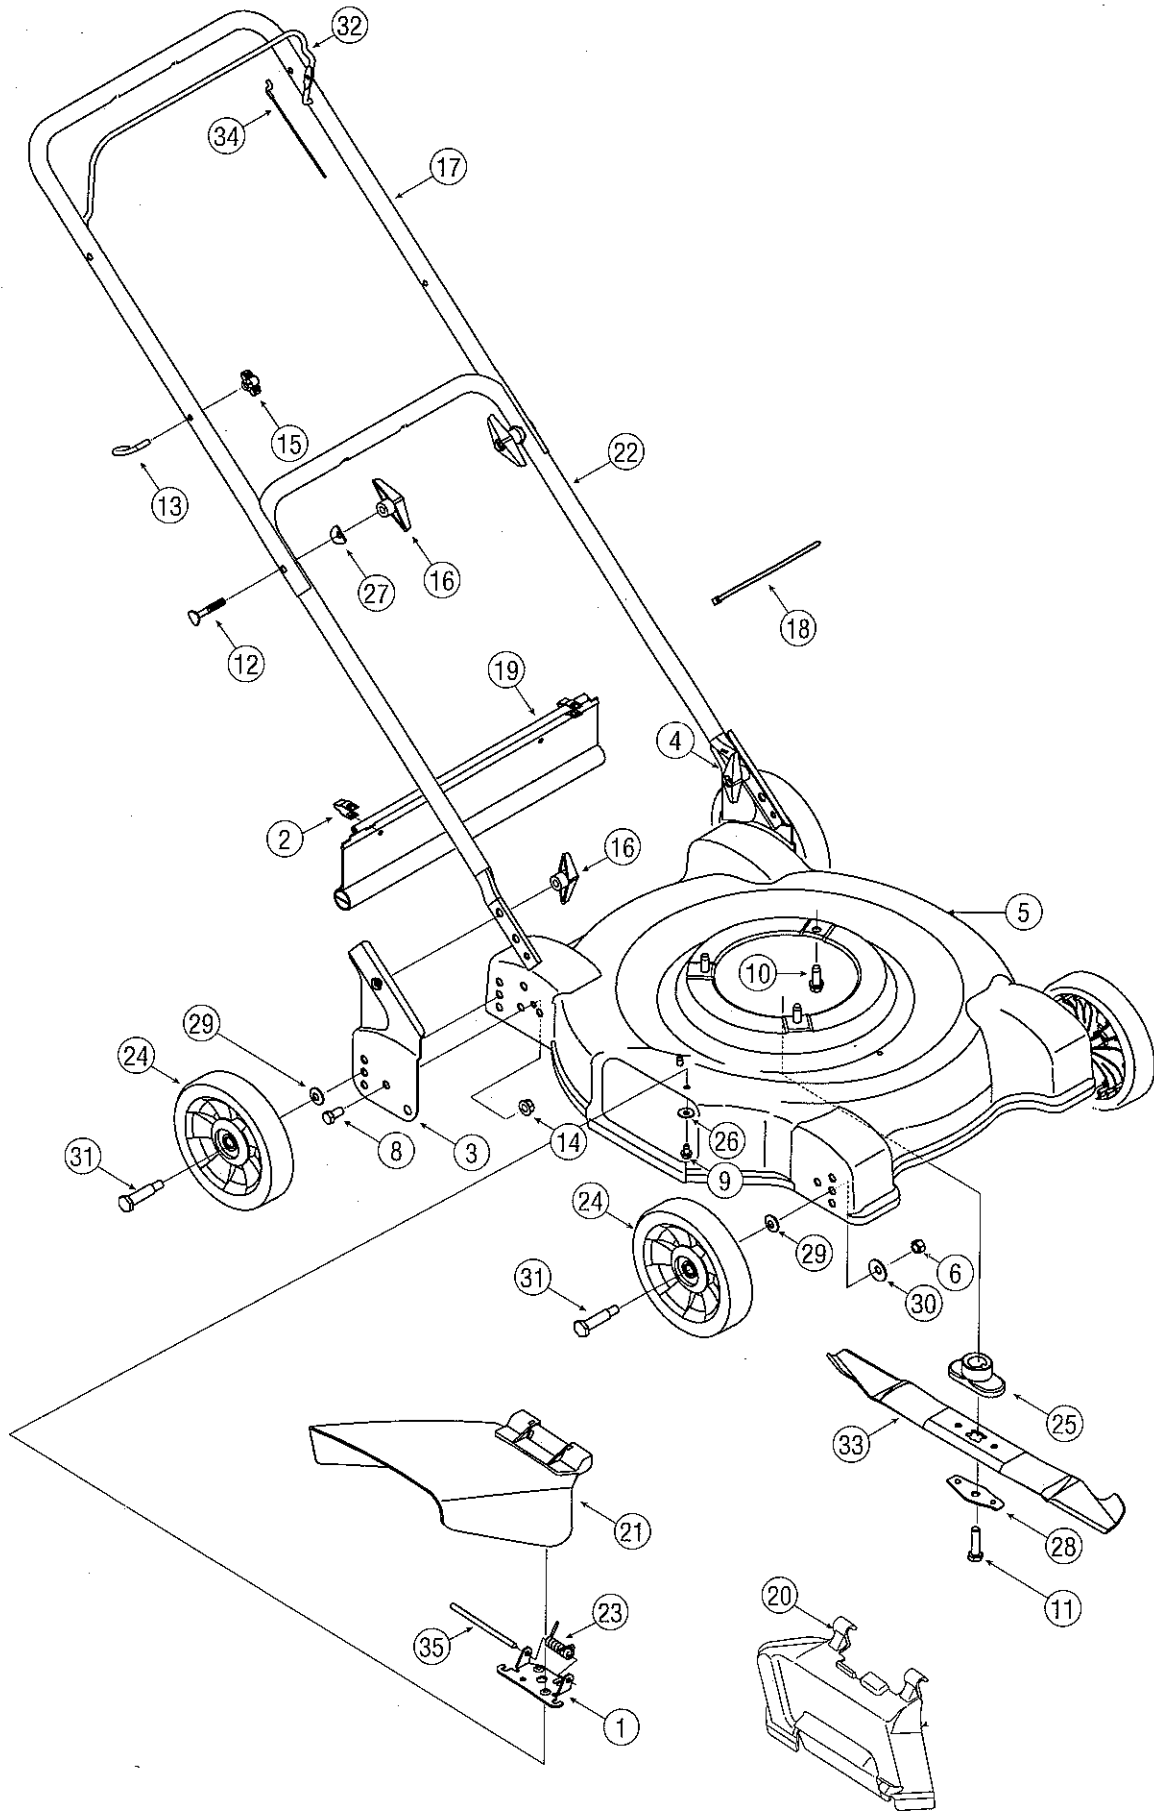

11A074 D765

1	17032A	Chute Hinge
2	17098	Hinge Clip
3	687-02145	Handle Bracket Assembly - RH
4	687-02144	Handle Bracket Assembly - LH
5	787-01084A	Deck Assembly, 22"
6	712-3017	Hex Nut, 3/8-16
7	731-0981A†	Hubcap - Radial Spoke (Not Shown)
	720-0249†	Hubcap - Gray (Not Shown)
8	710-0216	Hex Cap Screw 3/8-16 x .75
9	710-0599	TT Screw 1/4-20 x 0.5"
10	710-0654A	TT Screw 3/8-16 x 1.0
11	710-1044	Hex Cap Screw 3/8-24 x 1.5
12	710-1174	Carriage Bolt 5/16-18 x 2.0
13	710-1205	Eye Bolt
14	712-0431	Lock Nut 3/8-16
15	720-0279	Wing Nut
16	720-0284	Wing Nut
17	749-1092A	Upper Handle
18	725-0157	Cable Tie
19	731-04019	Trail Shield
20	731-04197†	Mulching Baffle
21	731-1034B	Hinged Chute Deflector Assembly
22	749-04037	Lower Handle
23	732-1014	Torsion Spring
24	734-04063	Wheel, 7 x 1.5, Star-Diam Gray
	734-1987	Wheel, 8 x 1.8, Spoke Bar Gray
	734-1781	Wheel, 8 x 1.75, Slot Bar Gray
25	748-0376C	Blade Adapter
26	736-0270	Bell Washer .265 ID x .75 OD
27	736-0451	Saddle Washer .320 ID x .93 OD
28	736-0524B	Blade Bell Support
29	736-0105	Bell Washer, .375 x .870 x .063
30	736-0331	Bell Washer, .390 x 1.13 x .062
31	738-0533	Shoulder Screw, .498 x 1.635
32	747-1161A	Blade Control
33	742-0642A	Standard Blade, 22"
	742-0742A†	Mulching Blade, 22"
34	746-0957	Blade Control Cable - 37.25"
	746-0554	Blade Control Cable - 40.5"
	746-0555	Blade Control Cable - 55"
35	747-0710	Hinge Pin