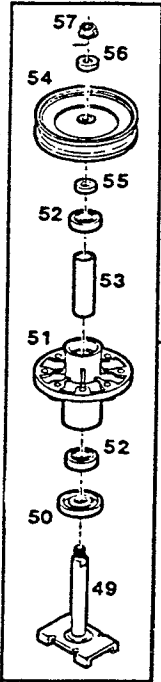

MOWER DECK & DRIVE

MODEL 200 26" MOWER DECK AND DRIVE

Index No.	Part No.	Description	Index No.	Part No.	Description
1	016485	Deck - mower 26"	50	134981	Shield - dust
2	016238	Bracket - deck hitch	51	174714	Housing - bearings
3	450437	Bolt - hex 5/16-18 x 5/8	52	095406	Bearing - shaft
4	615831	Bolt - hex 5/16-18 x 1-1/4	53	095398	Spacer - bearings
5	616342	Nut - hex lock 5/16-18	54	098152	Pulley - drive
6	311118	Washer - split lock 5/16	55	157404	Spacer - pulley
7	015073	Bracket - hitch pivot	56	157396	Washer - pulley retainer
8	450767	Bolt - hex 3/8-16 x 2-3/4	57	159301	Nut - hex flange lock 7/16-20
9	715417	Washer - flat 3/8	58	159202	Bolt - hex taptite 5/16-18 x 1-3/8
10	310011	Nut - hex lock 3/8-16	59	099820	Spacer - spindle
11	179598	Bar - hitch	60	136887	Belt - blade drive
12	457176	Bolt - hex 3/8-16 x 1-1/4	61	099804	Guide - belt
13	099887	Spacer - hitch bar	62	158469	Washer - flat 5/16
14	158337	Washer - flat 3/8	63	150136	Nut - hex keps 5/16-18
15	158295	Pin - clevis 1/2 x 2-1/4	64	099937	Pulley - idler
16	715011	Hairpin Cotter	65	015198	Retainer - belt
17	153171	Bolt - hex 1/4-20 x 5/8	66	312322	Bolt - hex 3/8-16 x 1-3/4
18	051870	Cable - deck lift	67	175836	Arm - idler w/brake pad (includes 68 & 69)
19	715037	Nut - hex keps 1/4-20	68	135046	Pad - brake
20	157966	Nut - square 1/4-20	69	159152	Rivet - brake pad
21	099879	Bracket - lift cable	70	159988	Bolt - shoulder 3/8-16 x 2-3/8
22	016584	Deflector - discharge opening	71	159954	Washer - flat
23	016626	Bracket - deflector	72	715417	Washer - flat
24	450346	Bolt - hex 5/16-18 x 3/4	73	109637	Spring - brake engaging
25	159855	Pin - deflector	74	159137	Clevis - adjusting
26	452128	Nut - push-on	75	157263	Pin - clevis 5/16
27	137331	Spring - deflector	76	097980	Spring clutch engaging
28	016089	Guide - deck, rear	77	179739	Lever - engaging, mower drive
29	152108	Bolt - hex 5/16-18 x 1	78	112664	Knob - engaging lever
30	158212	Washer - flat 5/16	79	615625	Nut - hex jam 1/2-13
31	015357	Tube - deck suspension	80	018432	Support - lever, upper
32	159962	Bolt - shoulder 3/8-16 x 3/4	81	159426	Nut - hex 1/4-28 jam
33	715508	Nut - hex lock 1/4-20	82	137323	Spring - engaging lever
34	016220	Quadrant - height adjust	83	162073	Washer - spring retaining
35	016055	Lever - height adjust	84	179556	Bracket - lever, lower
36	159947	Bolt - shoulder 3/8-16 x 1/2	85	171348	Stop - lever
37	113282	Grip - height adjust lever	86	715193	Pin - roll 3/16 x 1
38	099846	Spring - tension, height lever	87	137216	Cable - engaging, mower drive
39	042226	Wheel - deck 6"	88	112177	Pulley - cable
40	157495	Bolt - shoulder 3/8-16 x 2-1/8	89	096305	Retainer - cable
41	451500	Nut - hex keps 3/8-16	90	158683	Bolt - shoulder 1/4-20 x 1
42	159970	Bolt - shoulder 3/8-16 x 1-3/4	91	616375	Nut - hex lock 1/4-20
43	150185	Washer - split lock 3/8	92	015966	Bracket - cable anchor
44	030874	Blade - 26"	93	174631	Rod - cable adjust
45	158543	Bolt - hex nylock 3/8-24 x 1	94	143115	Decal - Danger
46	158055	Washer - formed spring	95	007666	Decal - Caution
47	457499	Bolt - hex 1/4-20 x 1/2	96	004655	Decal - No Step
48	016246	Spindle Assembly - blade (includes 49-57)	97	156653	Bushing - nylon, mower lever
49	095364	Shaft - blade w/saddle	--	390971	Deck Assembly - complete