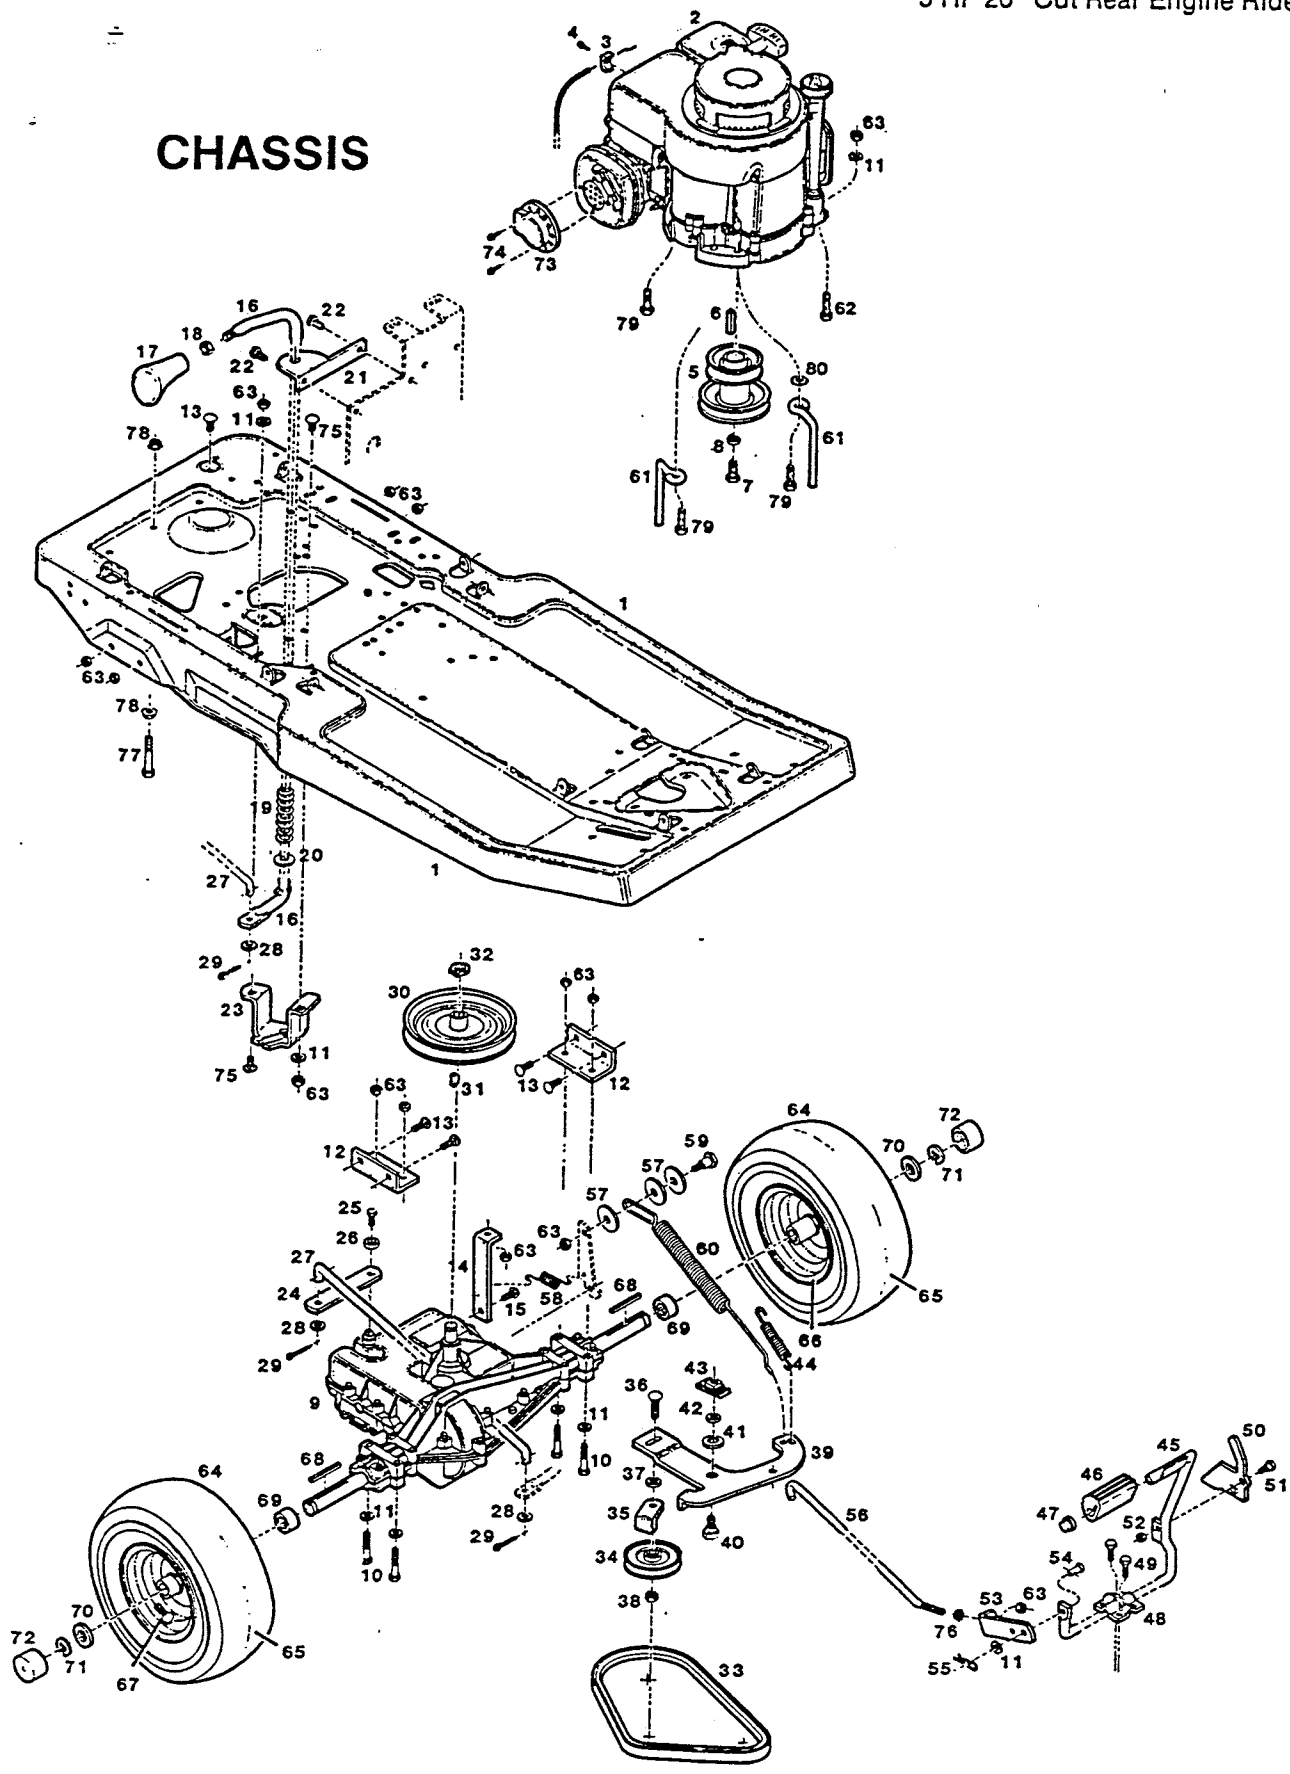

CHASSIS

MODEL 200 CHASSIS

Index No.	Part No.	Description	Index No.	Part No.	Description
1	018085	Frame - main	41	159756	Washer - flat 5/8
2	*	Engine - 5 HP	42	158212	Washer - flat
3	150318	Clamp - throttle cable	43	159764	Nut - tinnerman
4	159475	Screw - cable clamp	44	109637	Spring - idler tension
5	099291	Pulley - engine double	45	016352	Pedal - clutch/brake
6	158311	Key - pulley 1/4 square x 1-1/2	46	112938	Pad - pedal, rubber
7	162016	Bolt - hex 3/8-24 x 7/8	47	159905	Retainer - push-on
8	150185	Washer - split lock 3/8	48	016469	Bracket - pedal
9	**	Transaxle - 3 speed (Foote Model 4360-21)	49	152108	Bolt - hex 5/16-18 x 1
10	158154	Bolt - hex 5/16 - 18 x 2-3/4	50	016600	Lever - parking brake
11	715185	Washer - flat 5/16	51	159996	Bolt - shoulder 1/4-20 x 7/16
12	016717	Bracket - transaxle	52	616375	Nut - hex lock 1/4-20
13	158907	Bolt - carriage 5/16-18 x 5/8	53	014878	Clip - clutch rod
14	091272	Brace - transaxle	54	157263	Pin - clevis 5/16
15	159228	Bolt - hex taptite 5/16-18 x 3/4	55	715011	Hairpin Cotter
16	179291	Lever - transmission shift	56	174854	Rod - clutch
17	112664	Knob - shift lever	57	461236	Washer - flat
18	615625	Nut - hex jam 1/2 - 13	58	179267	Spring - brake return
19	136739	Spring - shift lever	59	156588	Bolt - shoulder 5/16-18 x 1-1/4
20	156075	Washer - flat 1/2	60	179481	Spring - brake
21	014902	Support - shift lever	61	099275	Guide - belt
22	457499	Bolt - hex taptite 1/4-20 x 1/2	62	157958	Bolt - hex 5/16-18 x 1-1/2
23	179325	Support - shift lever, with detent	63	616342	Nut - hex lock 5/16-18
24	099663	Lever - shift, on transaxle	64	042200	Wheel - rear w/tire & rim
25	157982	Bolt - hex 1/4-28 x 3/4	65	042424	Tire - rear 13 x 5.00 tubeless
26	157792	Washer - flat, special	66	042416	Rim - rear wheel
27	179283	Rod - connecting, shift levers	67	136291	Stem - valve w/cap
28	150979	Washer - flat 7/16	68	446617	Key - rear wheel 3/16 square x 2-1/2
29	317016	Pin - cotter 1/8 x 1	69	179564	Spacer - wheel
30	099218	Pulley - transaxle	70	158188	Washer - flat 3/4
31	615534	Key - woodruff #9	71	316513	Ring - retainer
32	159285	Ring - retaining	72	112409	Cap - hub, rear wheel
33	136705	Belt - transaxle drive	73	137349	Deflector - muffler
34	109645	Pulley - idler	74	120048	Screw - hex #8-24 x 3/8
35	015198	Retainer - belt	75	313510	Bolt - carriage 5/16-18 x 3/4
36	157750	Bolt - carriage 3/8-16 x 1-1/2	76	150136	Nut - hex keps 5/16-18
37	158345	Washer - flat 3/8	77	312306	Bolt - hex 5/16-18 x 2-1/2
38	310011	Nut - hex lock 3/8-16	78	157610	Nut - hex flange 5/16-18
39	018#65	Arm - idler pulley	79	158014	Bolt - hex 3/8-16 x 1-1/4
40	157479	Bolt - shoulder 5/16-18 x 5/8	80	153551	Washer - lock 3/8 ext tooth

*Contact engine manufacturer's authorized service dealer for parts and warranty.

**Contact Foote authorized service dealer or distributor for parts and warranty.