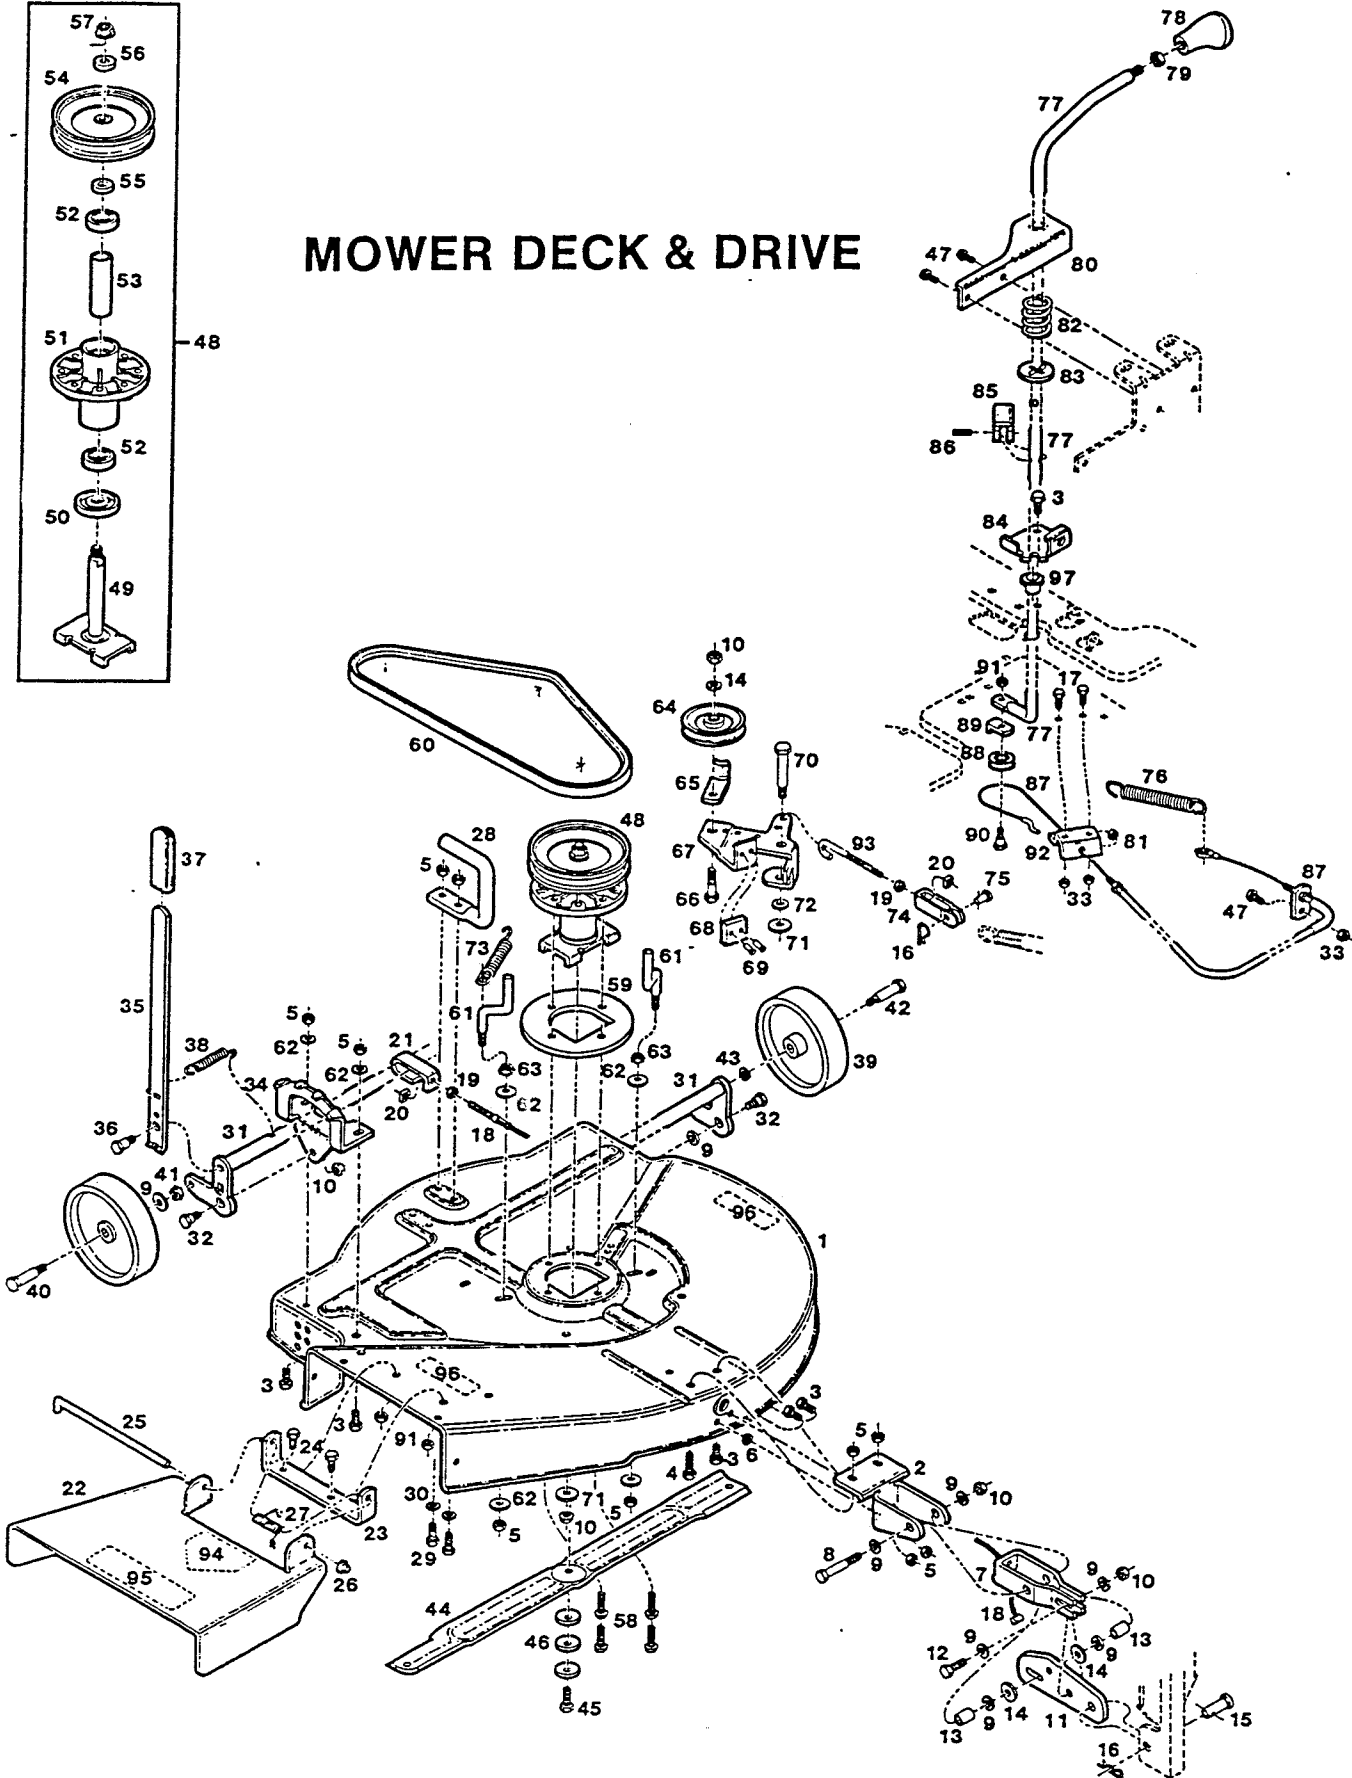

MOWER DECK & DRIVE

MODEL 200 26" MOWER DECK AND DRIVE

Index No.	Part No.	Description	Index No.	Part No.	Description
1	016485	Deck - mower 26"	50	134981	Shield - dust
2	016238	Bracket - deck hitch	51	174714	Housing - bearings
3	450437	Bolt - hex 5/16-18 x 5/8	52	095406	Bearing - shaft
4	615831	Bolt - hex 5/16-18 x 1-1/4	53	095398	Spacer - bearings
5	616342	Nut - hex lock 5/16-18	54	098152	Pulley - drive
6	311118	Washer - split lock 5/16	55	157404	Spacer - pulley
7	015073	Bracket - hitch pivot	56	157396	Washer - pulley retainer
8	450767	Bolt - hex 3/8-16 x 2-3/4	57	159301	Nut - hex flange lock 7/16-20
9	715417	Washer - flat 3/8	58	159202	Bolt - hex taptite 5/16-18 x 1-3/8
10	310011	Nut - hex lock 3/8-16	59	099820	Spacer - spindle
11	179598	Bar - hitch	60	136887	Belt - blade drive
12	457176	Bolt - hex 3/8-16 x 1-1/4	61	099804	Guide - belt
13	099887	Spacer - hitch bar	62	158469	Washer - flat 5/16
14	158337	Washer - flat 3/8	63	150136	Nut - hex keps 5/16-18
15	158295	Pin - clevis 1/2 x 2-1/4	64	099937	Pulley - idler
16	715011	Hairpin Cotter	65	015198	Retainer - belt
17	153171	Bolt - hex 1/4-20 x 5/8	66	312322	Bolt - hex 3/8-16 x 1-3/4
18	051870	Cable - deck lift	67	175836	Arm - idler w/brake pad (includes 68 & 69)
19	715037	Nut - hex keps 1/4-20	68	135046	Pad - brake
20	157966	Nut - square 1/4-20	69	159152	Rivet - brake pad
21	099879	Bracket - lift cable	70	159988	Bolt - shoulder 3/8-16 x 2-3/8
22	016584	Deflector - discharge opening	71	159954	Washer - flat
23	016626	Bracket - deflector	72	715417	Washer - flat
24	450346	Bolt - hex 5/16-18 x 3/4	73	109637	Spring - brake engaging
25	159855	Pin - deflector	74	159137	Clevis - adjusting
26	452128	Nut - push-on	75	157263	Pin - clevis 5/16
27	137331	Spring - deflector	76	097980	Spring clutch engaging
28	016089	Guide - deck, rear	77	179739	Lever - engaging, mower drive
29	152108	Bolt - hex 5/16-18 x 1	78	112664	Knob - engaging lever
30	158212	Washer - flat 5/16	79	615625	Nut - hex jam 1/2-13
31	015357	Tube - deck suspension	80	018432	Support - lever, upper
32	159962	Bolt - shoulder 3/8-16 x 3/4	81	159426	Nut - hex 1/4-28 jam
33	715508	Nut - hex lock 1/4-20	82	137323	Spring - engaging lever
34	016220	Quadrant - height adjust	83	162073	Washer - spring retaining
35	016055	Lever - height adjust	84	179556	Bracket - lever, lower
36	159947	Bolt - shoulder 3/8-16 x 1/2	85	171348	Stop - lever
37	113282	Grip - height adjust lever	86	715193	Pin - roll 3/16 x 1
38	099846	Spring - tension, height lever	87	137216	Cable - engaging, mower drive
39	042226	Wheel - deck 6"	88	112177	Pulley - cable
40	157495	Bolt - shoulder 3/8-16 x 2-1/8	89	096305	Retainer - cable
41	451500	Nut - hex keps 3/8-16	90	158683	Bolt - shoulder 1/4-20 x 1
42	159970	Bolt - shoulder 3/8-16 x 1-3/4	91	616375	Nut - hex lock 1/4-20
43	150185	Washer - split lock 3/8	92	015966	Bracket - cable anchor
44	030874	Blade - 26"	93	174631	Rod - cable adjust
45	158543	Bolt - hex nylock 3/8-24 x 1	94	143115	Decal - Danger
46	158055	Washer - formed spring	95	007666	Decal - Caution
47	457499	Bolt - hex 1/4-20 x 1/2	96	004655	Decal - No Step
48	016246	Spindle Assembly - blade (includes 49-57)	97	156653	Bushing - nylon, mower lever
49	095364	Shaft - blade w/saddle	--	390971	Deck Assembly - complete