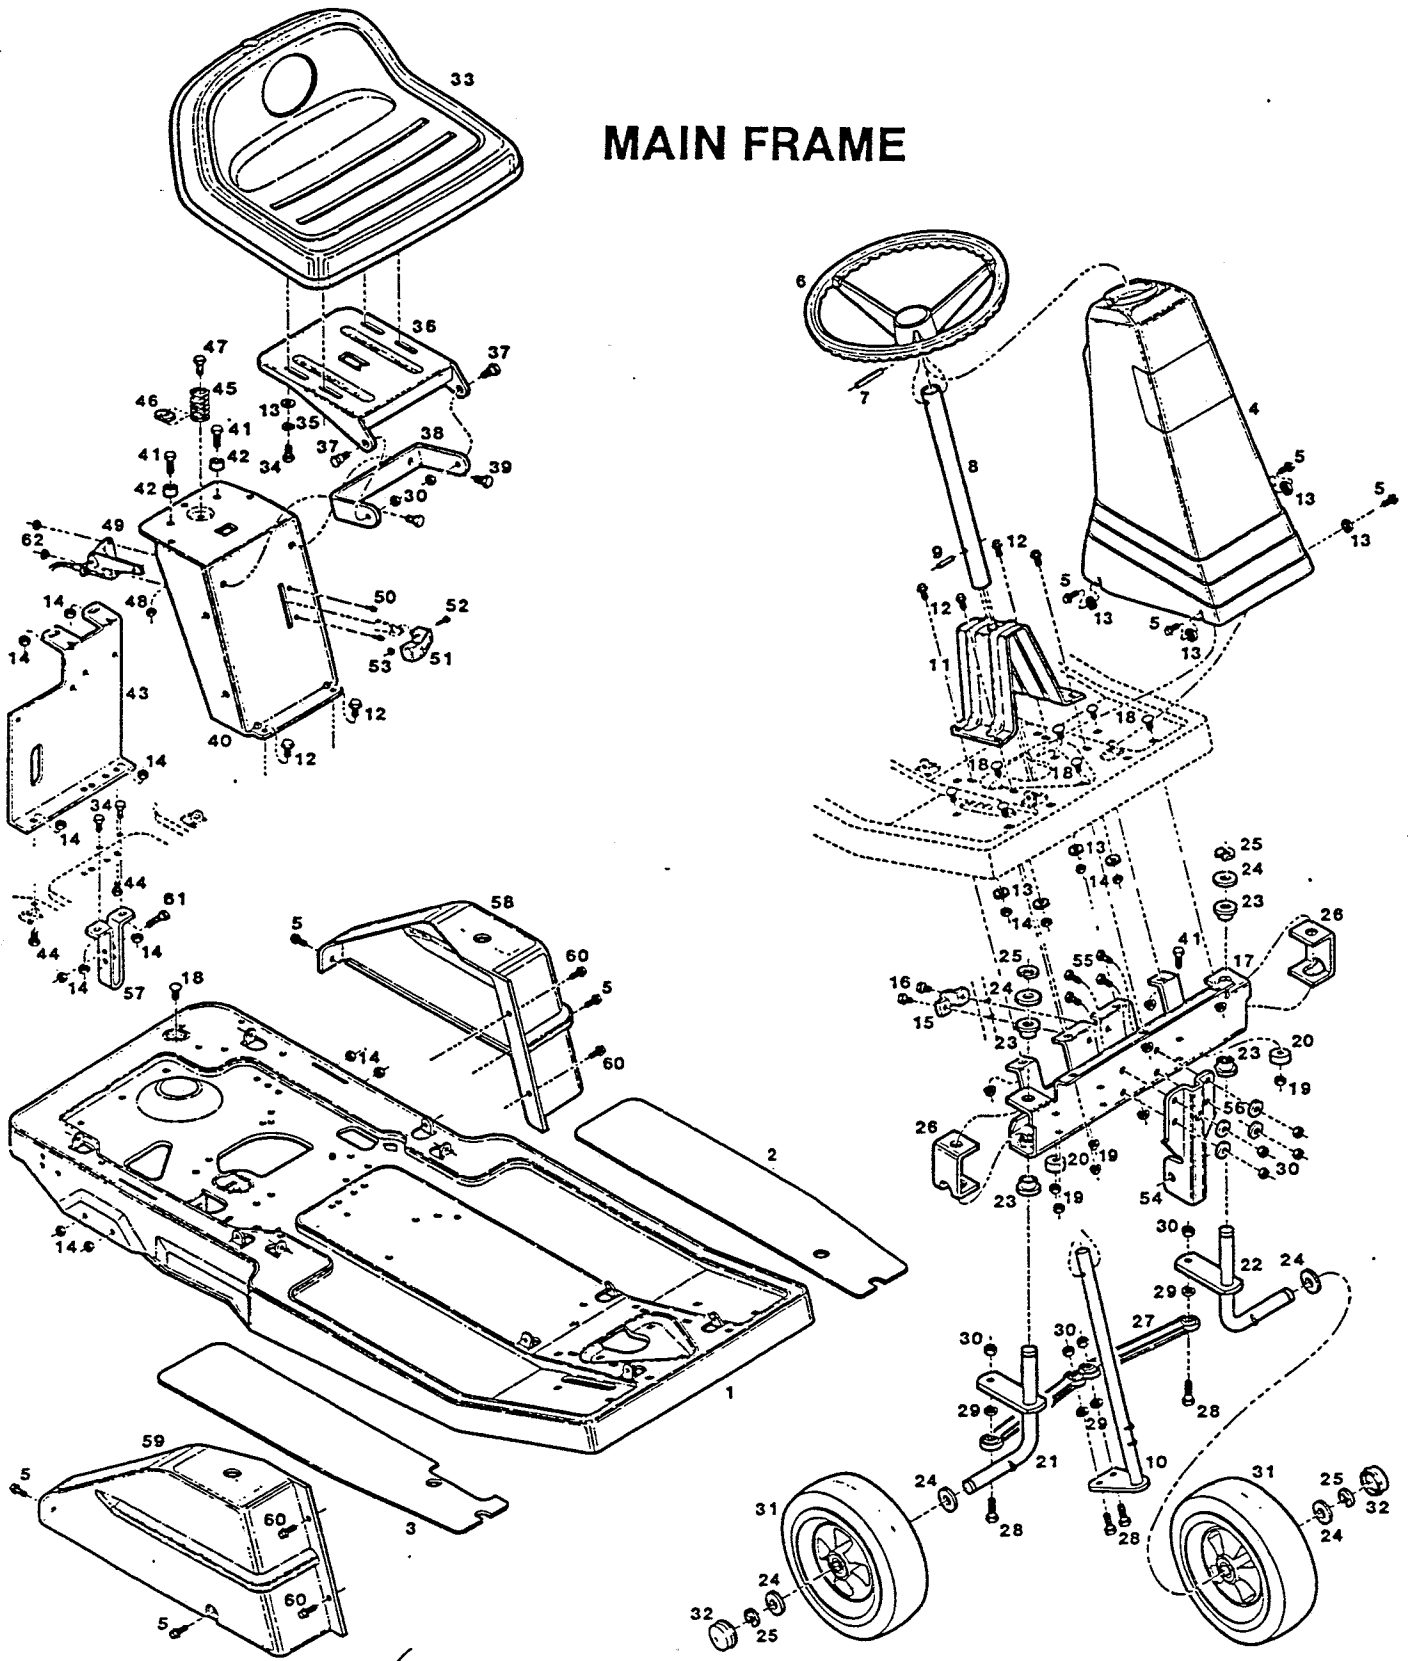

MAIN FRAME

278742

MODEL 200 MAIN FRAME

Index No.	Part No.	Description	Index No.	Part No.	Description
1	018085	Frame - main	32	112912	Cap - hub, front wheel
2	113365	Pad - footrest LH	33	136978	Seat
3	112961	Pad - footrest RH	34	450346	Bolt - hex 5/16-18 x 3/4
4	113191	Console - steering column	35	311118	Washer - split lock 5/16
5	158089	Screw - hex taptite 1/4-20 x 1/2	36	018416	Plate - seat mount
6	113266	Wheel - steering	37	157503	Bolt - shoulder 5/16-18 x 5/8
7	159178	Pin - roll 1/4 x 2-1/4	38	014928	Bracket - seat plate
8	174110	Shaft - steering	39	525121	Bolt - hex 3/8-16 x 5/8
9	162065	Pin - spiral 3/16 x 1-1/4	40	018077	Support - seat
10	016535	Shaft - steering w/arm	41	152108	Bolt-hex 5/16-18 x 1
11	016576	Support - steering shaft	42	159798	Spacer - bolt
12	159780	Bolt - hex wash hd 5/16-18 x 5/8	43	018424	Support - seat/shift lever
13	715185	Washer - flat 5/16	44	312082	Bolt - hex 5/16-18 x 1/2
14	616342	Nut - hex lock 5/16 - 18	45	099341	Spring - seat
15	016527	Bracket - steering shaft	46	099358	Clamp - seat spring
16	159483	Screw - hex taptite 5/16-18 x 1/2	47	715052	Screw - hex taptite 1/4-20 x 1/2
17	016477	Bracket - steering spindles	48	616375	Nut - hex lock 1/4-20
18	158907	Bolt - carriage 5/16-18 x 5/8	49	051904	Control - throttle w/cable
19	157610	Nut - hex whiz lock 5/16-18	50	158451	Screw - pan hd. 10-24 x 5/8
20	162362	Spacer - steering stop	51	112730	Knob - throttle control
21	016279	Spindle - steering RH	52	159335	Screw - pan hd #8-32 x 3/8
22	016261	Spindle - steering LH	53	159244	Nut - hex #8-32
23	162255	Bearing - spindle	54	014886	Bracket - deck drawbar
24	158048	Washer - flat 5/8	55	715201	Bolt - hex 3/8-16 x 3/4
25	715128	Ring - retaining	56	715417	Washer - flat 3/8
26	016618	Support - spindle	57	099770	Guide - mower deck
27	137315	Tie Rod - steering	58	099739	Fender - rear LH
28	153015	Bolt - hex 3/8-16 x 1-1/4	59	099747	Fender - rear RH
29	150185	Washer - split lock 3/8	60	158626	Screw - hex wash hd 1/4-20 x 5/8
30	310011	Nut - hex lock 3/8-16	61	157958	Bolt - hex 5/16-18 x 1-1/2
31	042218	Wheel - front w/tire, semi-pneumatic	62	715334	Nut - hex keps 10-24