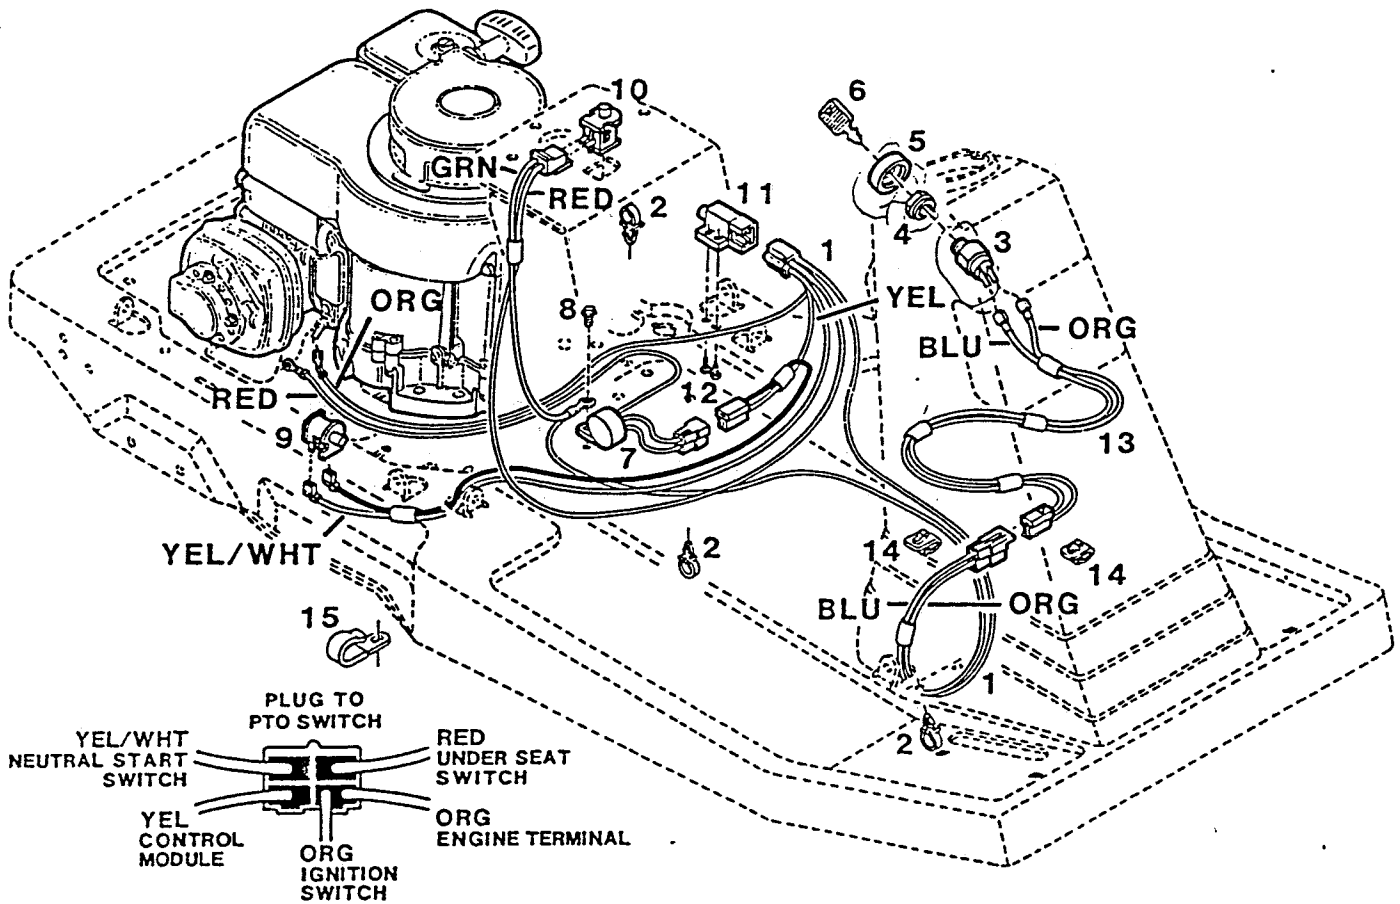

MODEL 200 H  
5 HP 26" Cut Rear Engine Rider

## MODEL 200 ELECTRICAL SYSTEM

Index No.	Part No.	Description
1	136895	Harness - wiring
2	138180	Retainer - wire, plastic
3	135988	Switch - ignition w/o key
4	158717	Nut - hex 5/8-32
5	112698	Boot - ignition switch
6	136242	Key - ignition
7	136903	Module - control, solid state
8	158527	Screw - taptite #8-32 x 3/8
9	135822	Switch - safety, neutral start
10	134833	Switch - safety, under seat
11	134825	Switch - safety, mower drive
12	157933	Screw - pan head #12 x 1/2
13	137257	Harness - wiring, ignition switch
14	138172	Clip - wiring, metal
15	135145	Retainer - wire