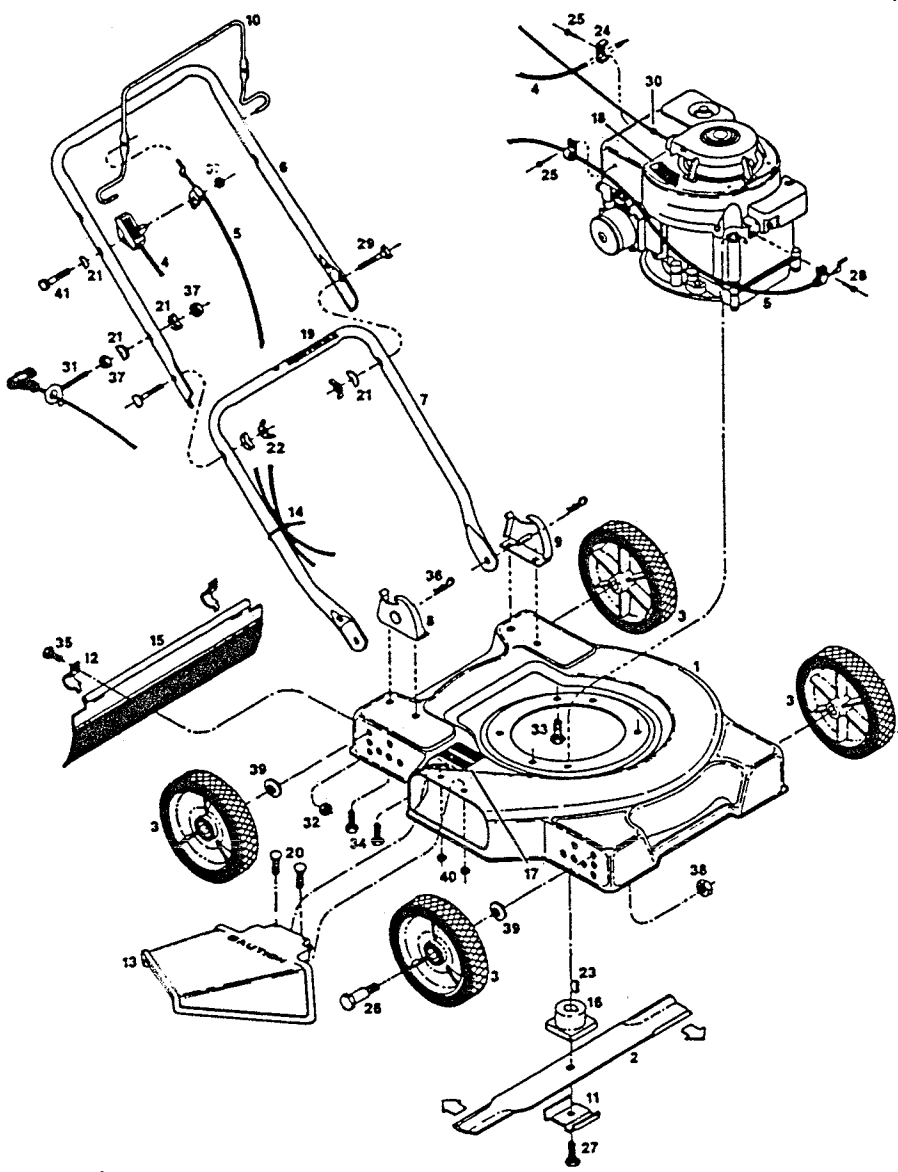

19" ROTARY MOWER *228502*
 MODEL 20-1901G
 20-1901BG — *239012*
 Grass Catcher Model GC-6A
 P/N 160689
 P/N Repl. Bag 160457

| INDEX NO. | PART NO. | DESCRIPTION |
|-----------|----------|---|
| 1 | 012955 | Deck 19" Green |
| | 013490 | Deck 19" Red |
| 2 | 030023 | Blade—19" Flat |
| 3 | 041012 | Wheel—6" Plastic |
| | 498618 | Wheel—7" Plastic |
| | 041046 | Wheel—7" Steel |
| 4 | 051219 | Control—Throttle |
| 5 | 051466 | Cable—Engine/Blade Control |
| 6 | 071076 | Handle—Upper |
| 7 | 071563 | Handle—Lower |
| 8 | 107086 | Handle Bracket—Right Hand |
| 9 | 107094 | Handle Bracket—Left Hand |
| 10 | 104687 | Bail—Engine/Blade Control |
| 11 | 106336 | Washer—Blade Adapter |
| 12 | 106914 | Clip—Trailing Shield |
| 13 | 110221 | Chute Deflector Assembly |
| 14 | 110379 | Cable Tie |
| 15 | 111583 | Trailing Shield |
| 16 | 133231 | Blade Adapter |
| 17 | 144063 | Decal—C.P.S.C. Danger |
| 18 | 001461 | Decal—Blade Warning |
| 19 | 144899 | Decal—Starting Instructions |
| 20 | 150011 | Bolt—Carriage 1/4-20 x 5/8 |
| 21 | 150201 | Washer—Curved 5/16 |
| 22 | 150235 | Wingnut 5/16-18 |
| 23 | 150276 | Woodruff Key #6 |
| 24 | 150318 | Cable Clamp |
| 25 | 150623 | Self Tap Screw #10 x 5/8 |
| 26 | 150730 | Shoulder Bolt—Wheel (6" Plastic & 7" Steel) |
| | 156158 | Bolt—Wheel (7" Plastic only) |
| 27 | 162024 | Bolt—Blade 3/8-24 x 1 1/4 Gr. 8 |
| 28 | 151613 | Bolt—Hex Head #10-32 x 3/8 SEMS |
| 29 | 151928 | Bolt—Curved Head 5/16-18 x 1 1/4 |
| 30 | 152074 | Rope Stop |
| 31 | 152371 | Rope Guide |
| 32 | 452318 | Nut #10-24 HX Nylon Insert |
| 33 | 457168 | Bolt—Hex Head Self Tap 3/8-16 x 7/8 |
| 34 | 457499 | Bolt—Self Tap 1/4-20 x 5/8 |
| 35 | 458687 | Bolt #10-24 x 1/2 |
| 36 | 715011 | Hairpin Cotter |
| 37 | 715037 | Nut—Keps 1/4-20 |
| 38 | 451492 | Locknut 3/8-16 Top |
| 39 | 715607 | Washer—Belleville |
| 40 | 715508 | Locknut 1/4-20 Top |
| 41 | 153874 | Bolt—1/4-20 x 2 1/4" HHCS |