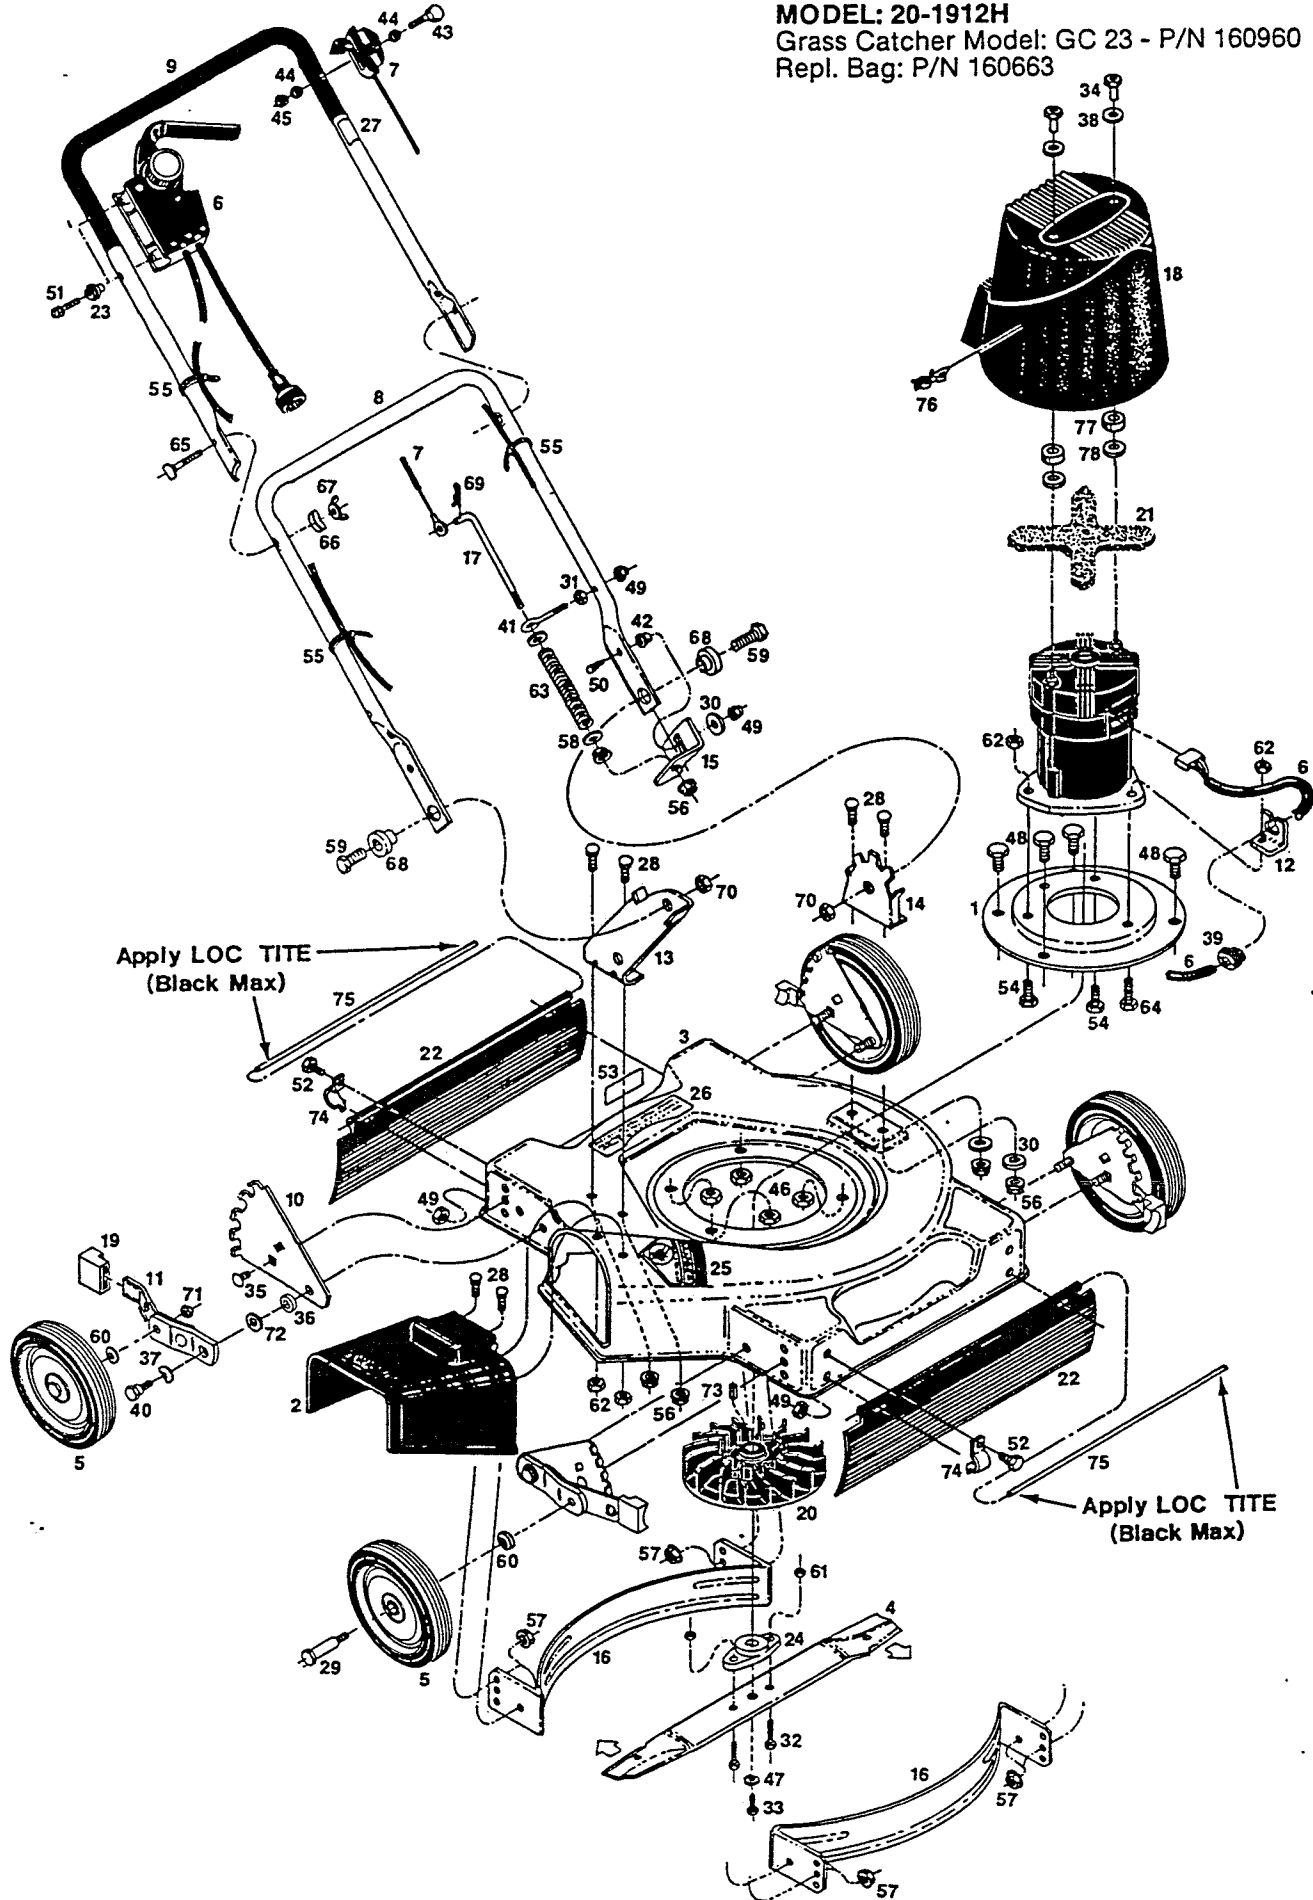

19" SIDE DISCHARGE ELECTRIC ROTARY MOWER
MODEL: 20-1912H
Grass Catcher Model: GC 23 - P/N 160960
Repl. Bag: P/N 160663

**19" SIDE DISCHARGE ELECTRIC ROTARY MOWER
MODEL: 20-1912H**

Grass Catcher Model: GC 23 - P/N 160960

Repl. Bag: P/N 160663

Index No.	Part No.	Description
1	698175	Plate - Motor
2	713263	Chute Deflector
3	015172	Deck - 19"
4	030460	Blade - 19"
5	498618	Wheel - 7 x 1.50
6	050690	Control - Electric Motor
7	050708	Control - Handle Release
8	071662	Handle - Lower
9	071696	Handle - Upper
10	091249	Back Plate - Ht. Adj.
11	091033	Wheel Arm Assy.
12	664144	BRKT - Cord
13	665281	Handle Bracket RH
14	107318	Handle Bracket LH
15	107342	Lock Plate
16	665265	Baffle - Deck
17	107805	Rod - Handle Lock
18	673269	Shroud - Electric Motor
19	112540	Tip - Adjuster Lever
20	112748	Fan - Electric Motor
21	111427	Filter - Electric Motor
22	113407	Shield - Trailing
23	111732	Insulator - Electric Control
24	132886	Adapter - Blade
25	007518	Decal - Danger
26	145607	Decal - U.L. Rating
27	147421	Decal - Handle Control
28	150011	Carriage Bolt 1/4-20 x 5/8
29	157420	Wheel Bolt
30	151555	Washer .25 ID x 1.0 OD
31	151985	Nut Hex #10-24
32	152108	Bolt HH 5/16-18 x 1 Grade 5
33	152116	Bolt HH 5/16-24 x .75 Grade 8
34	152173	Hex Nut - Motor Shroud
35	152405	Carriage Bolt 3/8 x 3/4
36	156182	Washer - Plastic - Ht. Adj.
37	152421	Spring Washer - Ht. Adj.
38	152728	Washer - Shroud Retaining Nut
39	447771	Strain Relief - Electric Cord

Index No.	Part No.	Description
40	156125	Shoulder Bolt - Ht. Adj.
41	153890	Eyebolt #10-24 x 2.00
42	154047	Spacer - Lock Plate
43	154112	Bolt - Plastic, Handle Control
44	154120	Washer - Plastic, Handle Control
45	154138	Nut - Plastic, Handle Control
46	310151	Nut - 5/16-18 Nylok
47	311118	Washer - 5/16 Split Lock
48	312066	Bolt 5/16-18 x 3/4 Hex
49	452318	Nut #10-24 Nylock
50	459388	Screw #10-24 x 3/4 Hx HD
51	459446	Screw #10-24 x 1-1/2 Hx WHD
52	458687	Screw #10-24 x 1/2 Hx HD
53	714170	Decal - Model Number
54	715045	Bolt 1/4-20 x 3/4 Hx HD
55	110379	Cable Tie
56	715078	Nut 1/4-20 Flange Whiz
57	451492	Nut 3/8-16 Top Lock Flange
58	715300	Washer .25 Flat
59	715326	Bolt 3/8-16 x 1.0
60	715607	Washer - 3/8 Belleville
61	715490	Nut 5/16-18 Top Lock
62	715508	Nut 1/4-20 Top Lock
63	775825	Spring - Handle Latch
64	715292	Bolt 1/4-20 x 1 Hx HD
65	151928	Bolt 5/16-18 x 1.75
66	150201	Curved Washer
67	151795	Wingnut 5/16-18
68	097782	Pivot Bushing
69	490011	Hairpin - Cotter
70	715086	Nut 3/8-16 Lock
71	715524	Locknut - 3/8-16 Jam
72	156877	Washer - 3/8 Hardened
73	159103	Key
74	106914	Clip - Trailing Shield
75	091314	Rod - Trailing Shield
76	673277	Clip - Cord
77	158394	Spacer
78	150854	Washer 1/8

When servicing use only genuine factory replacement parts that are specifically for your particular model.