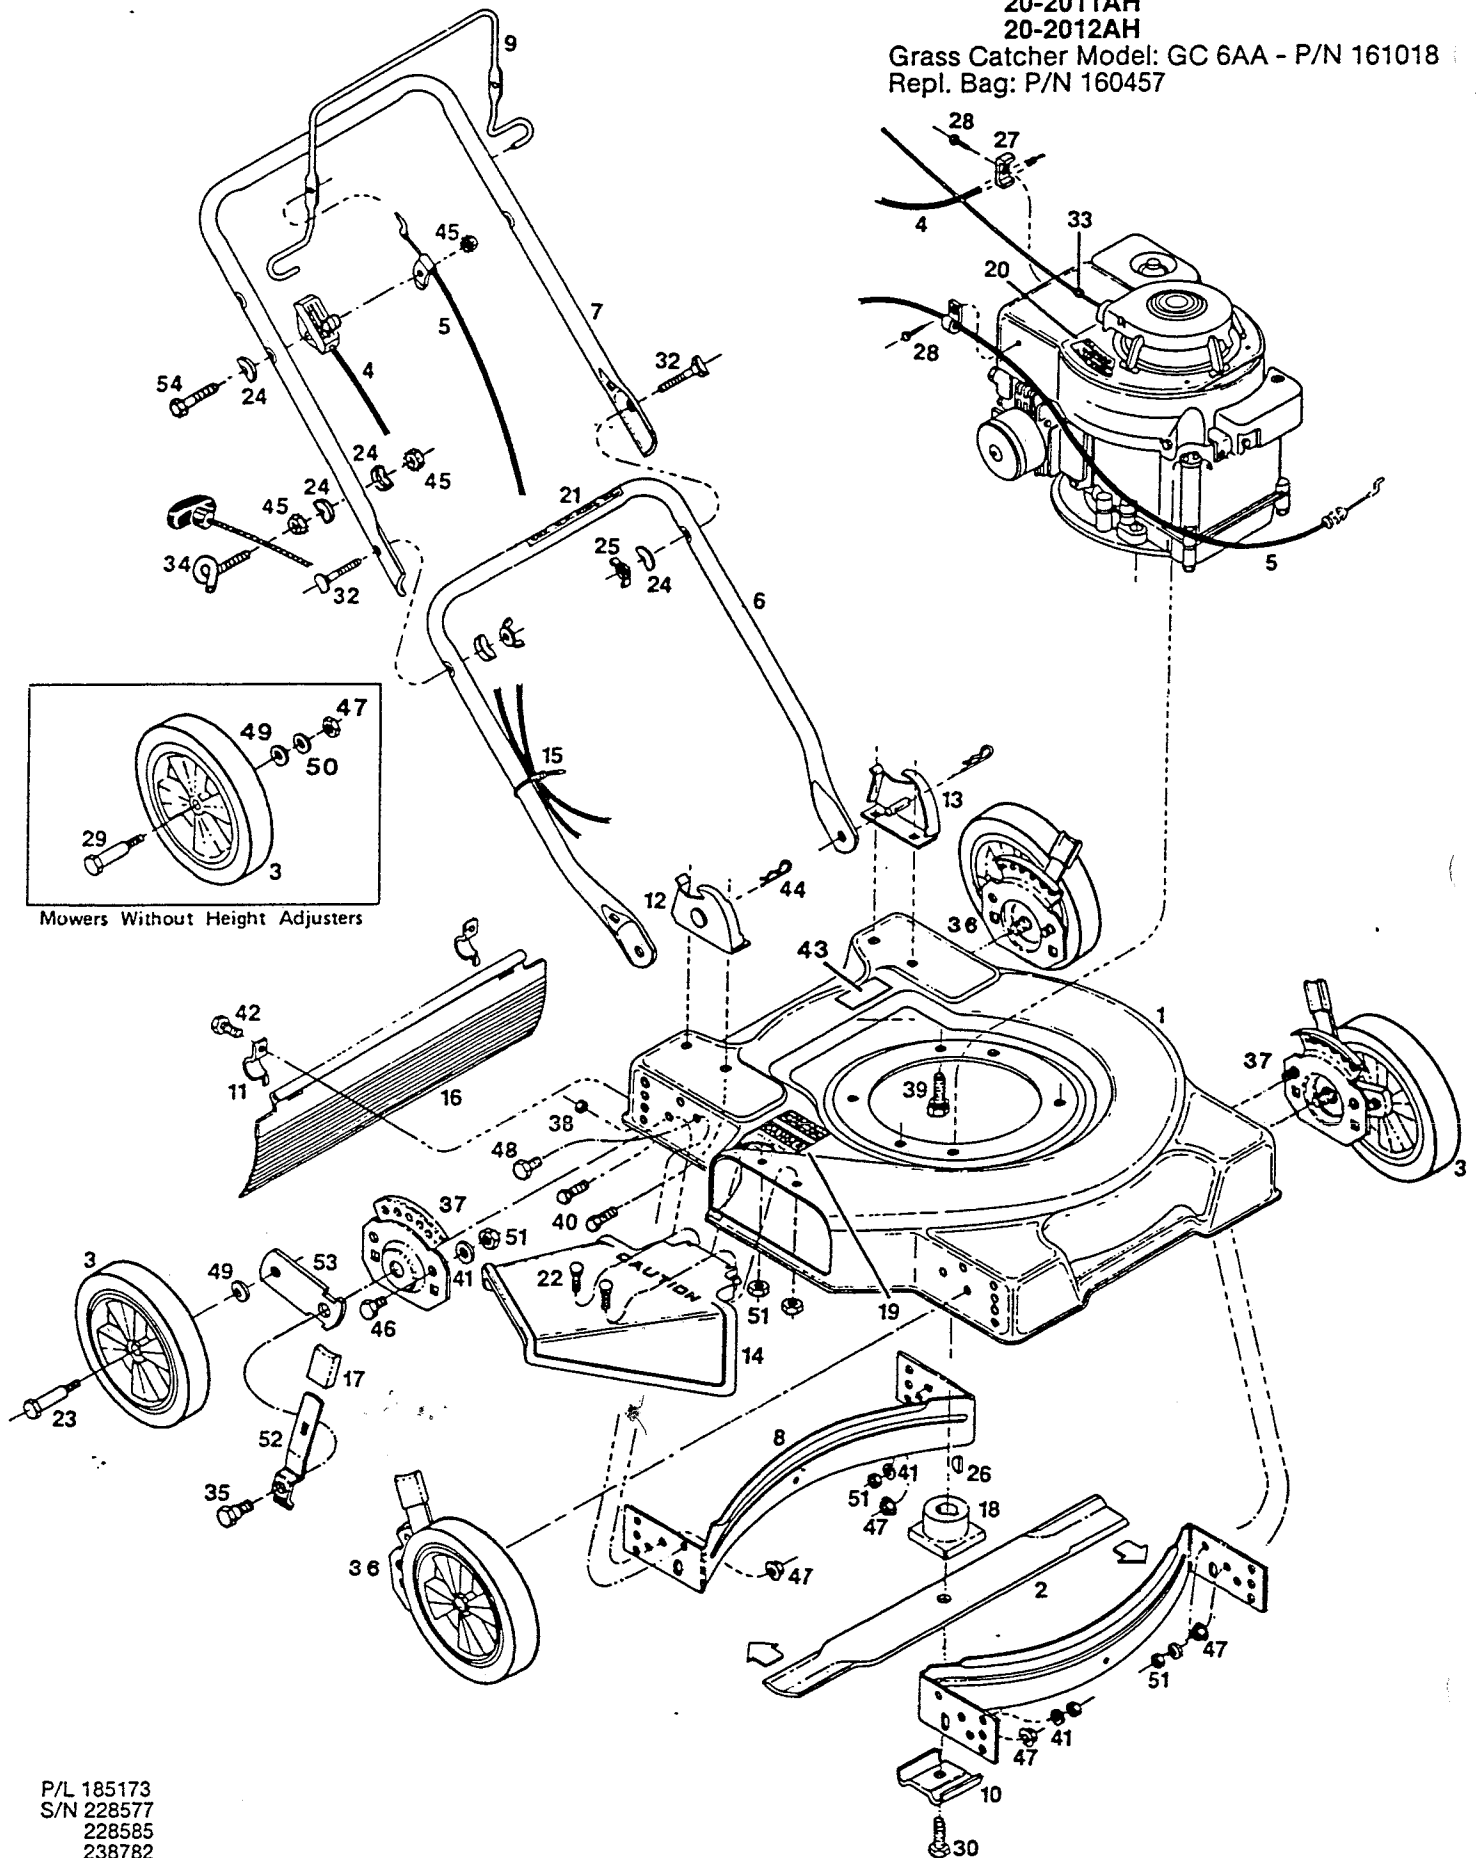

20/22" SIDE DISCHARGE ROTARY MOWER
MODEL: 20-2011H
20-2211H
20-2011AH
20-2012AH
Grass Catcher Model: GC 6AA - P/N 161018
Repl. Bag: P/N 160457

Mowers Without Height Adjusters

P/L 185173
S/N 228577
228585
238782
238790

20/22" SIDE DISCHARGE ROTARY MOWER
MODEL: 20-2011H
20-2211H
20-2011AH
20-2012AH
Grass Catcher Model: GC 6AA - P/N 161018
Repl. Bag: P/N 160457

Index No.	Part No.	Description	Index No.	Part No.	Description
1	013532	Deck 20"	24	150201	Washer-Curved 5/16
1	013540	Deck 22"	25	150235	Wingnut 5/16-18
2	030031	Blade-20" Flat	26	150276	Woodruff Key #6
	030049	Blade-22" Flat	27	150318	Cable Clamp
3		Wheel Assembly*	28	150623	Screw-Sheet Metal #10 x 5/8
	498618	7" Plastic-White-Rib	29	156158	Wheel Bolt-Plastic Whl.-w/o Hgt. Adj.
	041046	7" Steel-White-Rib		150730	Wheel Bolt-Steel Whl.-w/o Hgt. Adj.
	041111	8" Steel-White-Rib	30	162024	Bolt-Blade
	498634	8" Plastic-White-Rib	31	151613	Bolt-Hex Head #10-32 x 3/8 Sems
4	051219	Control-Throttle w/Cable	32	151928	Bolt-Curved Head 5/16-18 x 1 3/4
5	052142	Cable-Engine Blade Control	33	152074	Rope Stop
6	071563	Handle-Lower	34	152371	Rope Guide
7	071076	Handle-Upper	35	153650	Shoulder Bolt-Hgt. Adj.*
	071084	Handle-Upper Vinyl Grip	36	428664	Back Plate-Height Adjuster R.H. Front L.H. Rear*
	072181	Handle-Upper Cushion Grip	37	428714	Back Plate-Height Adjuster L.H. Front R.H. Rear*
8	101519	Baffle 20/22"	38	452318	Nut-#10-24 HX Nylon Insert
9	104687	Bail-Engine/Blade Control	39	457168	Bolt-3/8-16 x 7/8 Thread Forming
	109470	Bail-Engine/Blade Control Vinyl Grip	40	457499	Bolt-1/4-20 x 1/2 Thread Forming
10	106336	Washer-Blade Adapter	41	462093	Washer-Flat 1/4"
11	106914	Clip-Trailing Shield	42	458687	Bolt-Hex Head #10-24 x 1/2
12	107086	Handle Bracket-Right Hand	43	714170	Decal-Model Number
13	107094	Handle Bracket-Left Hand	44	715011	Hairpin Cotter
14	391706	Chute Deflector Assembly	45	715037	Nut-Keps 1/4-20
15	110379	Cable Tie	46	715045	Bolt-Hex Head 1/4-20 x 3/4*
16	111609	Trailing Shield-20/22" w/o Hgt. Adj.	47	451492	Locknut 3/8-16 Top*
	111617	Trailing Shield-20/22" w/Hgt. Adj.	48	715201	Bolt-Hex 3/8-16 x 3/4 w/o Hgt. Adj.
17	111559	Plastic Tip-Setting Lever*	49	715607	Washer-Belleville*
18	133231	Blade Adapter	50	715417	Washer 3/8 SAE*
19	144063	Decal-Danger	51	715508	Locknut 1/4-20 Top
20	001461	Decal-Blade Warning	52	776500	Setting Lever-Height Adjuster*
21	144899	Decal-Starting Instructions	53	777862	Wheel Lever-Height Adjuster*
22	150011	Bolt-Carriage 1/4-20 x 5/8	54	153874	Bolt-1/4-20 x 2 1/4 Hex
23	157420	Wheel Bolt-Plastic Whl.-w/Hgt. Adj.			
	150060	Wheel Bolt-Steel Whl.-w/Hgt. Adj.			

When servicing use only genuine factory replacement parts that are specifically for your particular model.

NOTE: Parts are right or left hand as viewed from the operator position.

Specifications subject to change without prior notice.

• Indicates optional equipment.