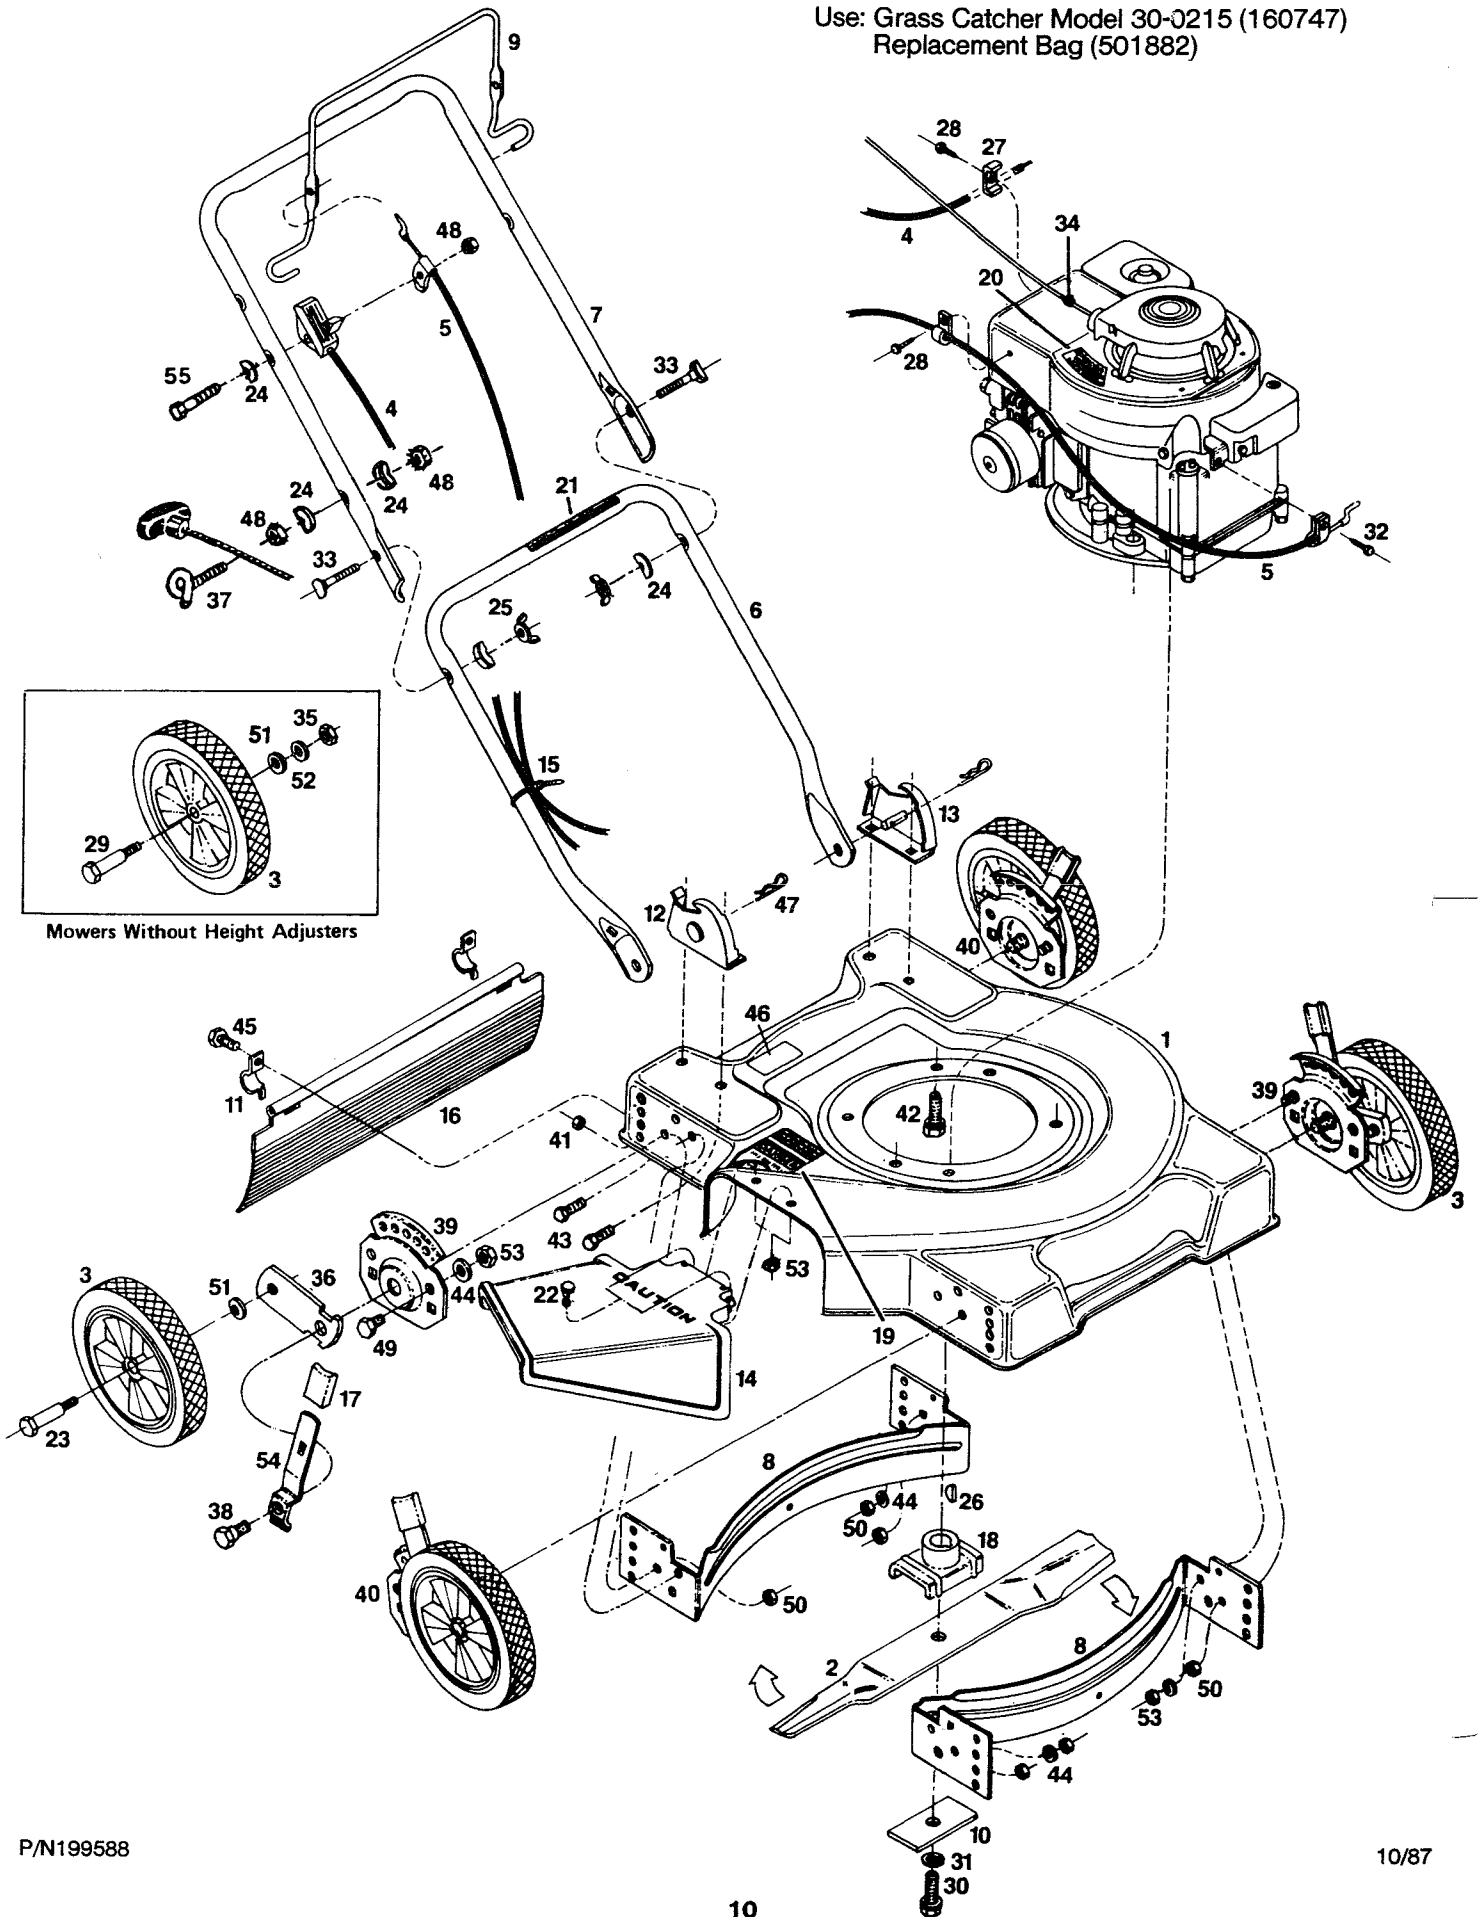

**20" & 22" Side Discharge Rotary Mower
Models: 20-2021F
20-2221F**

Use: Grass Catcher Model 30-0215 (160747)
Replacement Bag (501882)

**20" & 22" Side Discharge Rotary Mower
Models: 20-2021F
20-2221F**

Use: Grass Catcher Model 30-0215 (160747)
Replacement Bag (501882)

Index No.	Part No.	Description	Index No.	Part No.	Description
1	013508	Deck-20"	23	150060	Wheel Bolt w/Ht. Adj.
	013516	Deck-22"	24	150201	Washer-Curved 5/16
2	030296	Blade-20"	25	150235	Wingnut 5/16-18
	030353	Blade-22"	26	150276	Woodruff Key #6
3	Wheel Assembly*		27	150318	Cable Clamp
	498691	8" Steel-Rib Bail Bearing	28	150623	Screw-Sheet Metal #10 x 5/8
	041194	7" Steel-Rib Ball Bearing	29	156158	Wheel Bolt w/o Ht. Adj.
	041046	7" Steel-Rib	30	157255	Blade Bolt
	041111	8" Steel-Rib	31	156919	Lockwasher 3/8 HD Split
4	051219	Control-Throttle	32	151613	Screw #10-32 x 3/8 Hex Sems
5	051466	Cable-Engine/Blade Control*	33	151928	Bolt-Curved Head 5/16-18 x 1 3/4
6	071563	Handle-Lower	34	152074	Rope Stop
7	071076	Handle-Upper	35	451492	Nut-Hex 3/8-16 Flange w/o Ht. Adj.
8	464305	Baffle 20" - Rear Standard - Front Optional	36	777862	Wheel Lever-Height Adjuster*
	106963	Baffle 22" - Rear Standard - Front Optional	37	152371	Eyebolt-Rope Guide
9	109470	Bail-Engine/Blade Control w/Vinyl Grip*	38	153650	Shoulder Bolt-Ht. Adj.
10	106005	Blade Washer	39	428664	Back Plate-Ht. Adj. LH Front/RH Rear
11	106914	Clip-Trailing Shield	40	428714	Back Plate-Ht. Adj. RH Front/LH Rear
12	107086	Handle Bracket-Right Hand	41	452318	Nut #10-24 Hex Nylon Insert
13	107094	Handle Bracket-Left Hand	42	457168	Bolt-3/8-16 x 7/8 Thread Forming
14	463950	Chute Deflector Assembly*	43	457499	Bolt - 1/4-20 x 1/2 Thread Forming
15	110379	Cable Tie	44	462093	Washer-Flat 1/4"
16	111583	Trailing Shield-20" w/o Ht. Adj.*	45	458687	Bolt-Hex Head #10-24 x 1/2
	111609	Trailing Shield-20" w/Ht. Adj.*	46	714170	Decal-Model Number
	111609	Trailing Shield-22" w/o Ht. Adj.*	47	715011	Hairpin Cotter
	111617	Trailing Shield-22" w/Ht. Adj.*	48	715037	Nut-Keps 1/4-20"
17	435529	Plastic Tip-Setting Lever	49	715045	Bolt-Hex Head 1/4-20 x 3/4
18	126466	Blade Adapter	50	715086	Locknut 3/8-16
19	144063	Decal-Danger*	51	715607	Washer-Belleville
20	001416	Decal-Blade Warning*	52	715417	Washer 3/8 SAE
21	144899	Decal-Starting Instructions	53	715508	Locknut 1/4-20
22	150011	Bolt-Carriage 1/4-20 x 5/8	54	776500	Setting Lever-Height Adjuster*
			55	153874	Bolt-1/4-20 x 2 1/4 Hex

**NOTE: PARTS ARE RIGHT OR LEFT HAND AS VIEWED FROM THE OPERATOR POSITION
SPECIFICATIONS SUBJECT TO CHANGE WITHOUT PRIOR NOTICE**

• INDICATES OPTIONAL EQUIPMENT