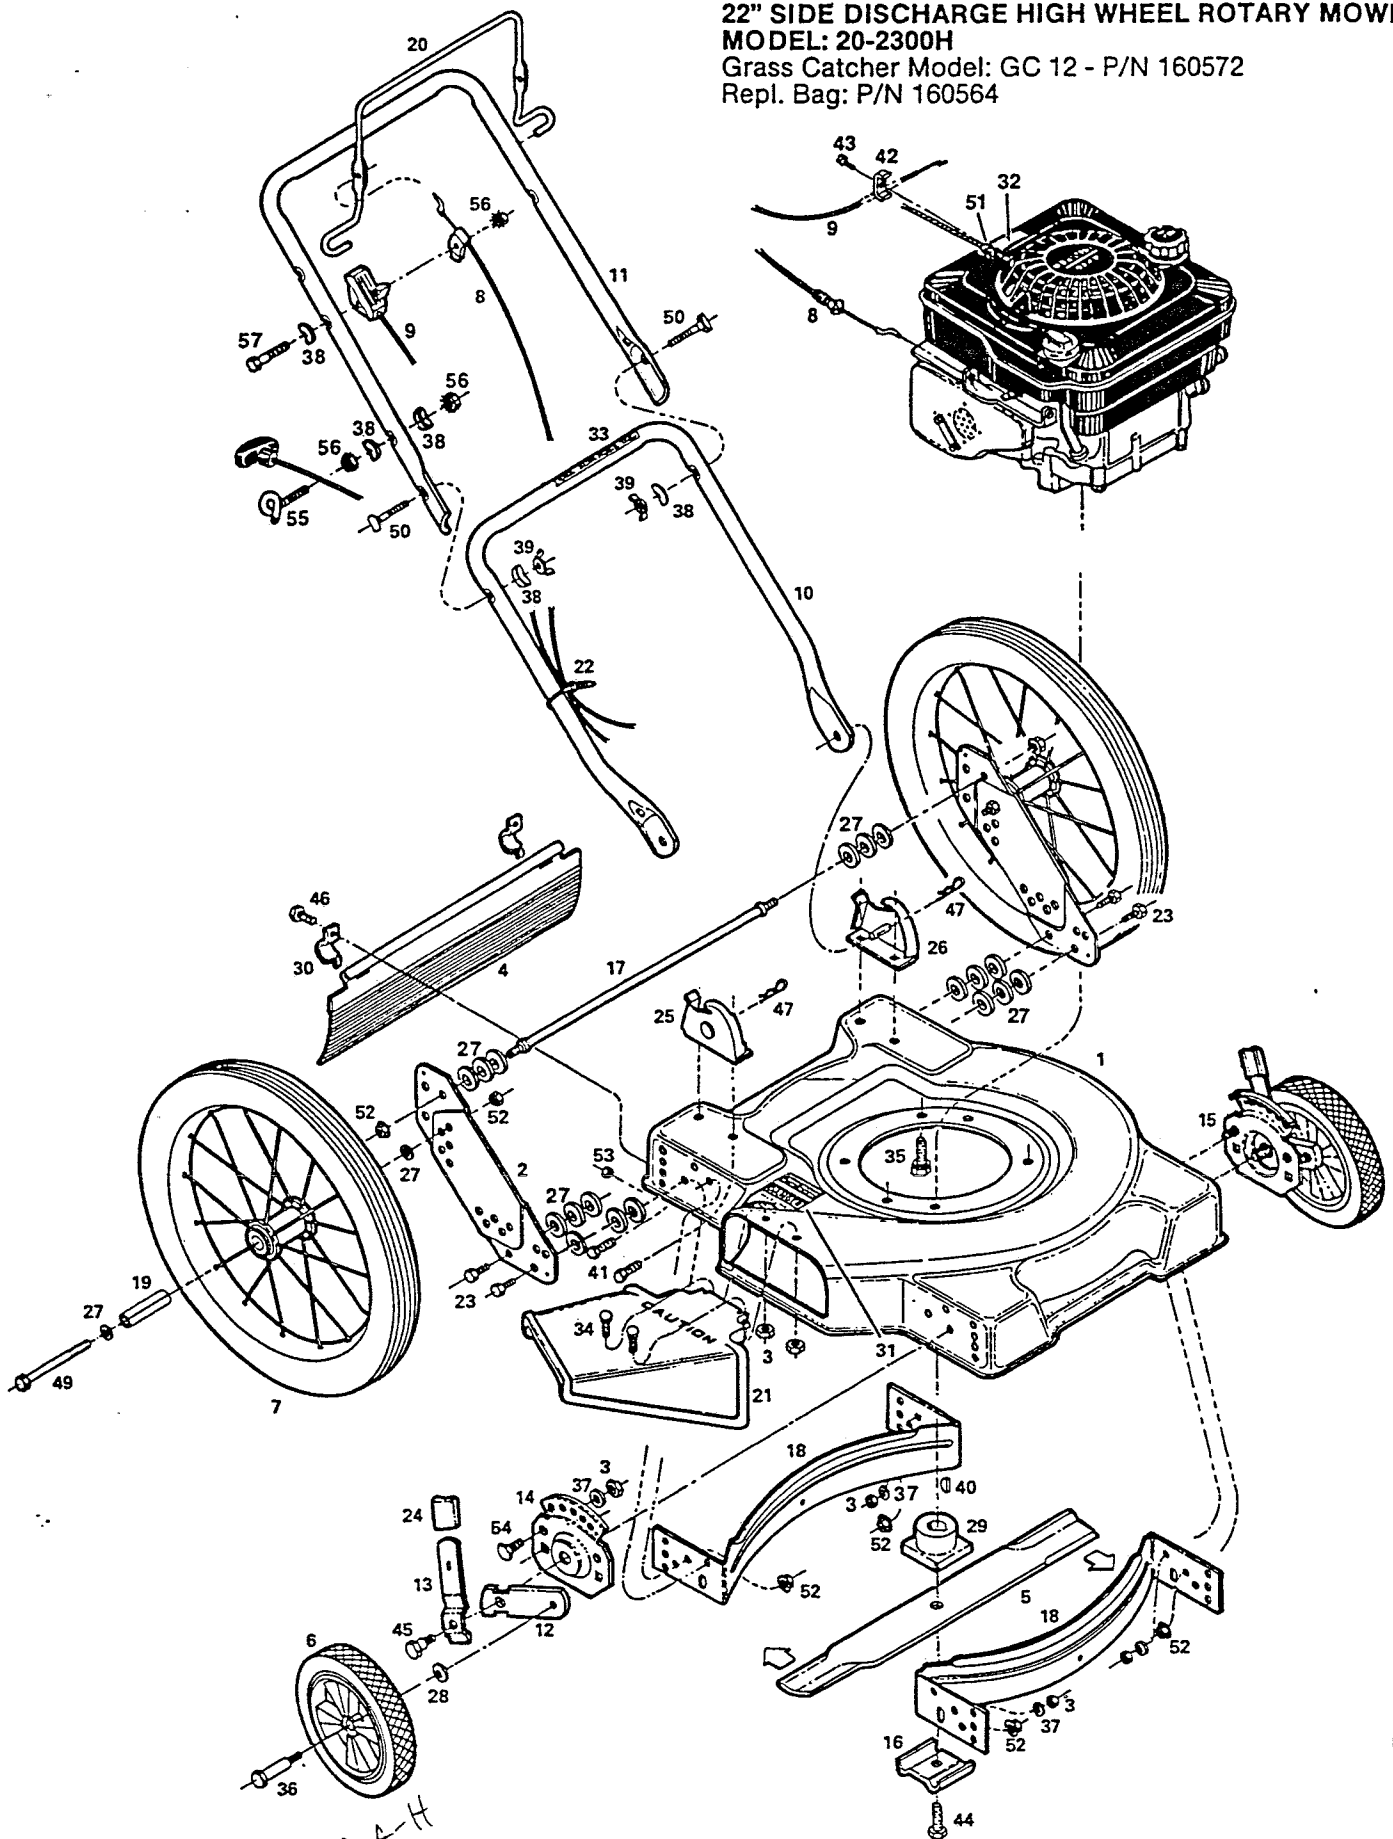

22" SIDE DISCHARGE HIGH WHEEL ROTARY MOWER
MODEL: 20-2300H
Grass Catcher Model: GC 12 - P/N 160572
Repl. Bag: P/N 160564

20-2300A-H
#239618

22" SIDE DISCHARGE HIGH WHEEL ROTARY MOWER
MODEL: 20-2300H
Grass Catcher Model: GC 12 - P/N 160572
Repl. Bag: P/N 160564

Index No.	Part No.	Description	Index No.	Part No.	Description
1	014043	Deck 22" Red	27	715417	Washer - 3/8 SAE Flat*
2	018101	Bracket - Wheel	28	715607	Washer - 3/8 Belleville
3	715508	Nut - 1/4-20 Hx Lock	29	133231	Adapter - Blade
4	111617	Shield - Plastic Trailing	30	106914	Clip - Trailing Shield
5	030049	Blade - 22" Flat	31	144063	Decal - C.P.S.C. Danger
6		Wheel Assemblies*	32	001206	Decal - Blade Warning
	040857	8" Plastic - White - Diamond - Nylon Bearing	33	144899	Decal - Starting Instructions
	040865	8" Plastic - White - Diamond - Roller Bearing	34	150011	Bolt - 1/4-20 x 5/8 Carriage
	041111	8" Steel - White - Rib - Flange Bearing	35	457168	Bolt - 3/8-16 x 7/8 Hx Hd Thd Forming
7	040410	Wheel - 16 x 1.75	36	150060	Bolt - Front Wheel
8	052209	Cable - Engine/Blade Control	37	462093	Washer - 1/4" Flat
9	052217	Control - Throttle w/Cable	38	150201	Washer - 5/16 Curved
10	071563	Handle - Lower	39	150235	Wingnut - 5/16-18
11	071076	Handle - Upper	40	150276	Key - #6 Woodruff
	071084	Handle - Upper with Cushion Grips*	41	457499	Bolt - 1/4-20 x 1/2 Hx Hd Thd Forming
12	777862	Wheel Lever - Height Adjuster*	42	150318	Clamp - Cable
13	776500	Setting Lever - Height Adjuster*	43	150623	Screw - #10 x 5/8 Self-Tap
14	428664	Back Plate - Height Adjuster RH Front*	44	162024	Bolt - Blade
15	428714	Back Plate - Height Adjuster LH Front*	45	153650	Bolt - Shoulder Height Adjuster*
16	106336	Washer - Blade	46	458687	Bolt - #10-24 x 1/2 Hx Hd
17	100396	Bar - Stabilizer	47	715011	Pin - #3 Hitch
18	101519	Baffle - Deck	48	151613	Bolt - #10-32 x 3/8 Hx Hd SEMS
19	103424	Spacer - Wheel Sleeve	49	151647	Bolt - 3/8-16 x 4 Hx Hd
20	104687	Ball - Engine/Blade Control	50	151928	Bolt - 5/16-18 x 1-3/4 Curved Hd
21	391706	Chute Deflector Assembly	51	152074	Stop - Rope
22	110379	Tie - Cable	52	451492	Nut - 3/8-16 Top Lock Flange
23	715326	Bolt - 3/8-16 x 1 Hx Hd	53	452318	Nut - #10-24 Nylon Insert
24	111559	Plastic Tip - Setting Lever*	54	715045	Bolt - 1/4-20 x 3/4 Hx Hd
25	107086	Bracket - RH Handle	55	152371	Guide - Rope
26	107094	Bracket - LH Handle	56	715037	Nut - 1/4-20 Keps
			57	153874	Bolt - 1/4-20 x 2-1/4 Hx Hd Gr 2

When servicing use only genuine factory replacement parts that are specifically for your particular model.

NOTE: Parts are right or left hand as viewed from the operator position. Specifications subject to change without prior notice.

• Indicates optional equipment.