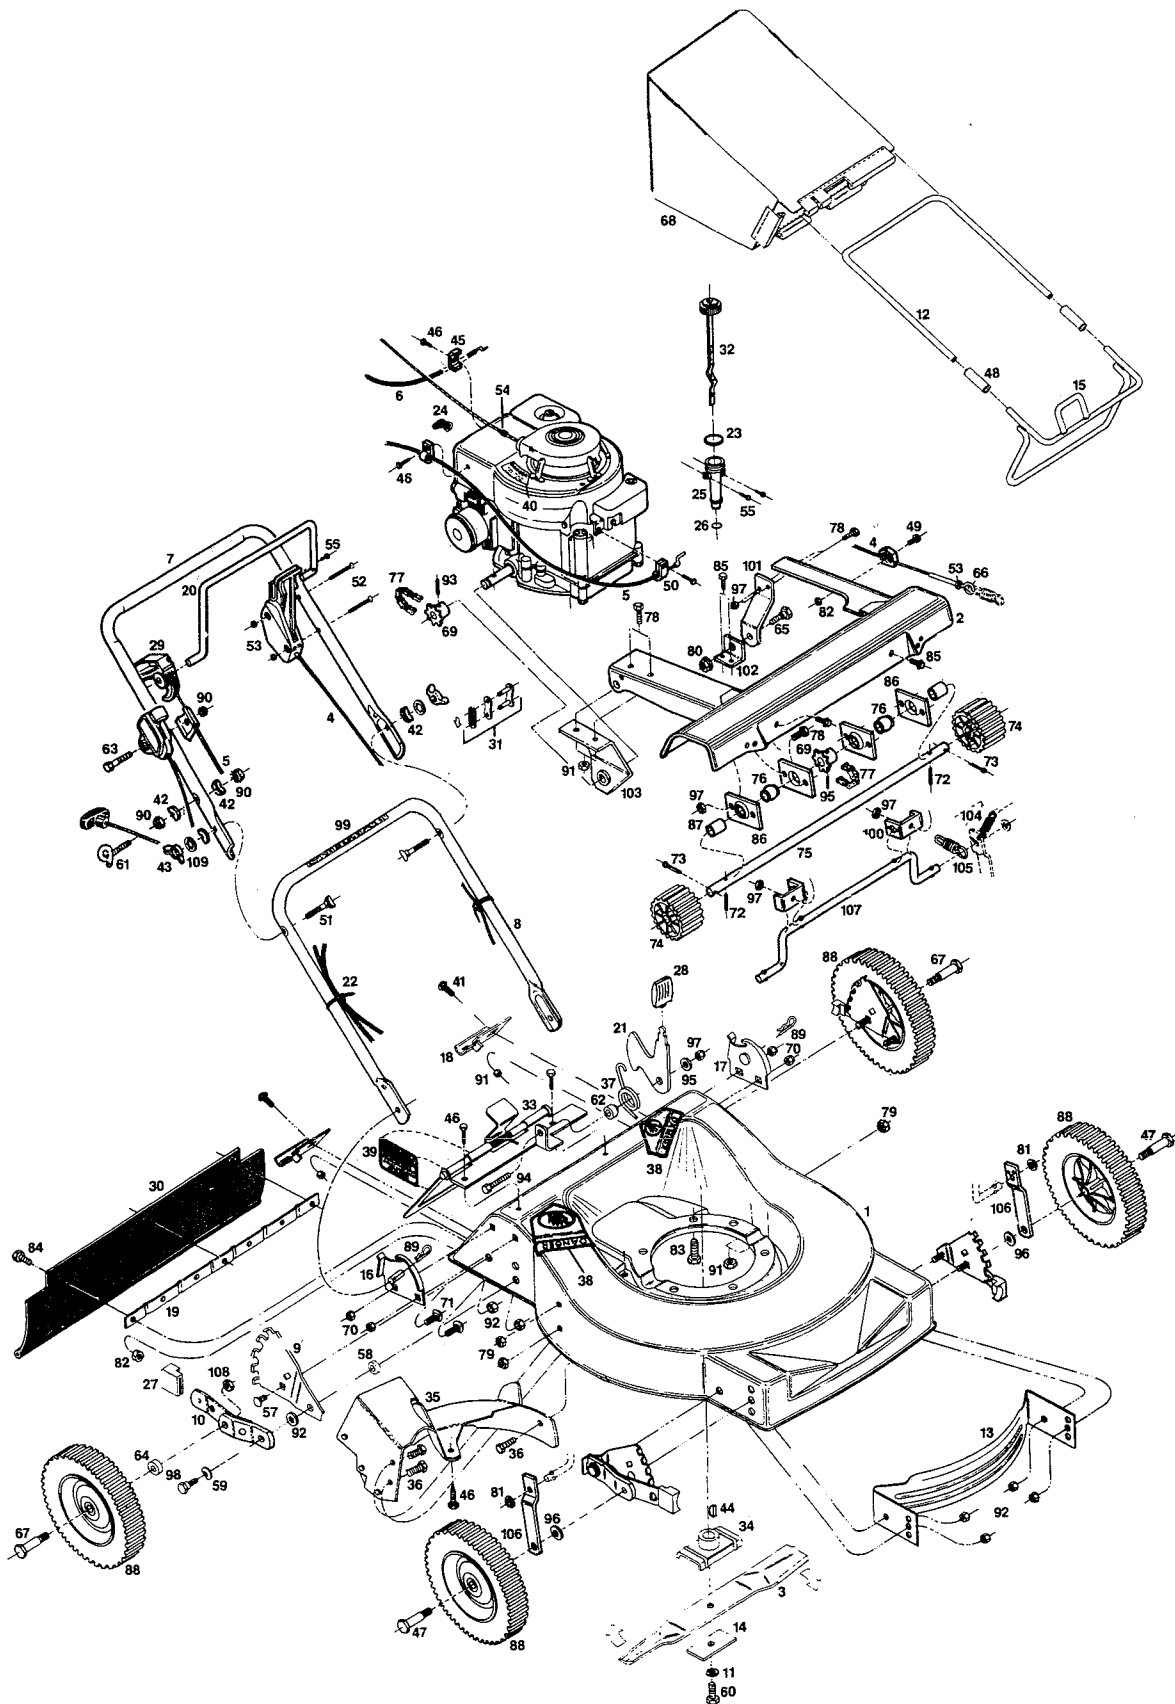

21" Rear Bagging Self-Propelled Rotary Mower Model: 2103B

Use: Grass Catcher (see page 31)

21" Rear Bagging Self-Propelled Rotary Mower Model: 21-2181F

Use: Grass Catcher (see page 31)

Ref. No.	JCPenney Part No.	Supplier Part No.	Description	Ref. No.	JCPenney Part No.	Supplier Part No.	Description
1	1324-5063	013722	Housing-21"	56	1302-0714	152181	Screw-Phillips, Bail Retaining
2	1304-0845	024604	Cover Assembly-Pinion	57	1277-8221	152405	Bolt-Carriage 3/8-16 x 3/4
3	1277-7975	030338	Blade-21"	58	1302-2884	156182	Washer-Plastic
4	1324-5071	051623	Control-Wheel Drive w/Cable	59	1277-8247	152421	Washer-Spring
5	1324-5089	051532	Cable-Engine Control	60	1324-5030	157255	Bolt-Blade
6	1302-2876	051169	Control-Throttle w/Cable	61	1302-0862	152371	Eyebolt-Rope Guide
7	1244-0152	071100	Handle-Folding	62	1277-8254	152637	Spacer-Catcher Latch
8	1277-7991	071449	Yoke-Handle	63	1324-5048	153874	Bolt-1/4-20 x 2 1/4 Hex
9	1277-8007	090589	Plate-Back, Height Adjuster	64	1277-8262	152686	Spacer-Front Wheel
10	1302-2850	091033	Wheel Arm Assy	65	1277-8270	153643	Bolt-Shoulder, Height Adjuster
11	1302-2835	156919	Lockwasher 3/8 HD Split	66	1277-7744	153890	Eyebolt-Cable End
12	1277-8031	102640	Hoop-Catcher Bag	67	1302-2868	156158	Bolt-Shoulder, Rear Wheel
13	1277-8049	105825	Baffle-Front	68	1302-2900	160838	Bag Grass Catcher
14	1286-1654	106005	Washer-Blade	69	1277-7918	170142	Sprocket-Drive 8 Teeth
15	1277-8056	106450	Frame-Grass Catcher	70	1277-8304	310151	Nut-Hex 5/16-18 Nylok
16	1324-4983	097162	Bracket-Handle RH	71	1302-1704	450346	Bolt-Blade
17	1324-4991	097170	Bracket-Handle LH	72	1300-2555	314096	Pin-Roll 3/16 x 1-1/4
18	1304-0837	109546	Bracket-Grass Catcher	73	1302-8972	317016	Pin-Cotter 1/8 x 1
19	1304-0829	109496	Strip-Trailing Shield	74	1302-6935	416693	Pinion-Drive
20	1324-5097	097725	Bail-Engine Control	75	1294-0185	417741	Shaft-Pinion
21	1277-8106	108324	Latch-Catcher	76	1297-9308	423319	Bearing-Pinion Shaft
22	1244-0012	110379	Cable Tie	77	1286-1423	425306	Chain-Drive
23	1277-7843	110494	O-Ring, Oil Fill Tube	78	1286-1530	449587	Bolt-Hex 1/4-20 x 5/8
24	1277-8114	110833	Cover-Spark Plug	79	1297-0505	451419	Nut-Hex 1/4-20 Flanged Lock
25	1277-7850	111112	Tube-Oil Fill/Dipstick	80	1286-1548	451492	Nut-Hex 3/8-16
26	1277-7868	111120	O-Ring, Oil Fill Tube	81	1300-6762	452250	Nut-Push 3/8
27	1304-0878	110510	Tip-Adjuster Lever	82	1159-7283	452318	Nut-Hex 10-24 Nylok
28	1304-0860	111724	Knob-Catcher Latch	83	1297-5793	457168	Bolt-Hex 3/8-16 x 7/8
29	1244-0202	111526	Actuator-Engine Control	84	1072-7469	458687	Bolt-Hex 10-24 x 1/2
30	1277-8148	111625	Shield-Trailing	85	1298-1130	459206	Bolt-Hex 1/4-20 x 5/8
31	1302-1258	120295	Link-Master #48 Chain	86	1286-1621	463778	Plate-Bearing
32	1277-7876	125237	Dipstick-Engine Oil	87	1138-4823	468397	Spacer-Bearing
33	1304-0852	127167	Door-Grass Discharge Opening	88	1277-7926	498659	Wheel-8" w/Tire
34	1297-5801	126466	Adapter-Blade	89	1286-1670	715011	Hitch Pin
35	1277-8163	127191	Baffle Assembly-Rear	90	1300-2548	715037	Nut-Hex 1/4-20 keps
36	1302-6794	156851	Bolt 1/4-20 x 3/8 Shaved HD	91	1302-1951	715078	Nut-Hex 1/4-20 Whiz
37	1277-8189	133371	Spring-Catcher Latch	92	1324-5055	156877	Washer-3/8 Hardened
38		143115	Decal-Danger	93	1093-0410	715193	Pin-Roll 3/16 x 1
39		002451	Decal-Caution, Discharge Door	94	1277-8338	715292	Bolt-Hex 1/4-20 x 1
40	1302-2827	001461	Decal-Blade Warning	95	1277-8346	715300	Washer-Flat 1/4
41	1277-8197	150011	Bolt-Carriage 1/4-20 x 5/8	96	1300-6549	715607	Washer-3/8 Belleville
42	1286-1597	150201	Washer-Curved	97	1304-5422	715508	Nut-Hex 1/4-20 Lock
43	1286-1555	150235	Nut-Wing	98	1302-2892	156125	Bolt-Shoulder LC HOC
44	1286-1506	150276	Key-Woodruff	99	1277-7934	760405	Decal-Starting Instructions
45	1300-6747	150318	Clamp-Casing	100	1297-9258	771691	Bracket-Hinge
46	1302-2678	150623	Screw-Casing Clamp	101	1304-0894	109058	Bracket-Pivot
47	1277-8205	150730	Bolt-Shoulder, Front Wheel	102	1304-0902	109017	Bracket-Cover LH
48	1277-8213	151464	Connector-Catcher Frame	103	1304-0910	108951	Bracket-Cover RH
49	1244-0244	151522	Screw-Hex Slotted 10-24 x 3/4	104	1300-0245	775817	Spring-Pinion Assembly
50	1297-6197	151613	Bolt-Hex 10-32 x 3/8 Sems	105	1302-0912	775858	Spring-Lever Arm
51	1277-7884	151928	Bolt-Handle	106	1297-5785	778696	Arm-Actuator
52	1277-7892	151944	Screw-Phillips 10-24 x 2	107	1286-1365	783605	Rod-Engaging
			Oval Head	108	1317-6748	715524	Nut-3/8-16 Jam
53	1277-7736	151985	Nut-Hex 10-24	109	1297-6106	461665	Washer-Lock 5/16
54	1308-0981	152074	Stop-Starter Rope			199190	Owner's Handbook
55	1277-7900	152082	Screw-Hex, Oil Tube Retainer				