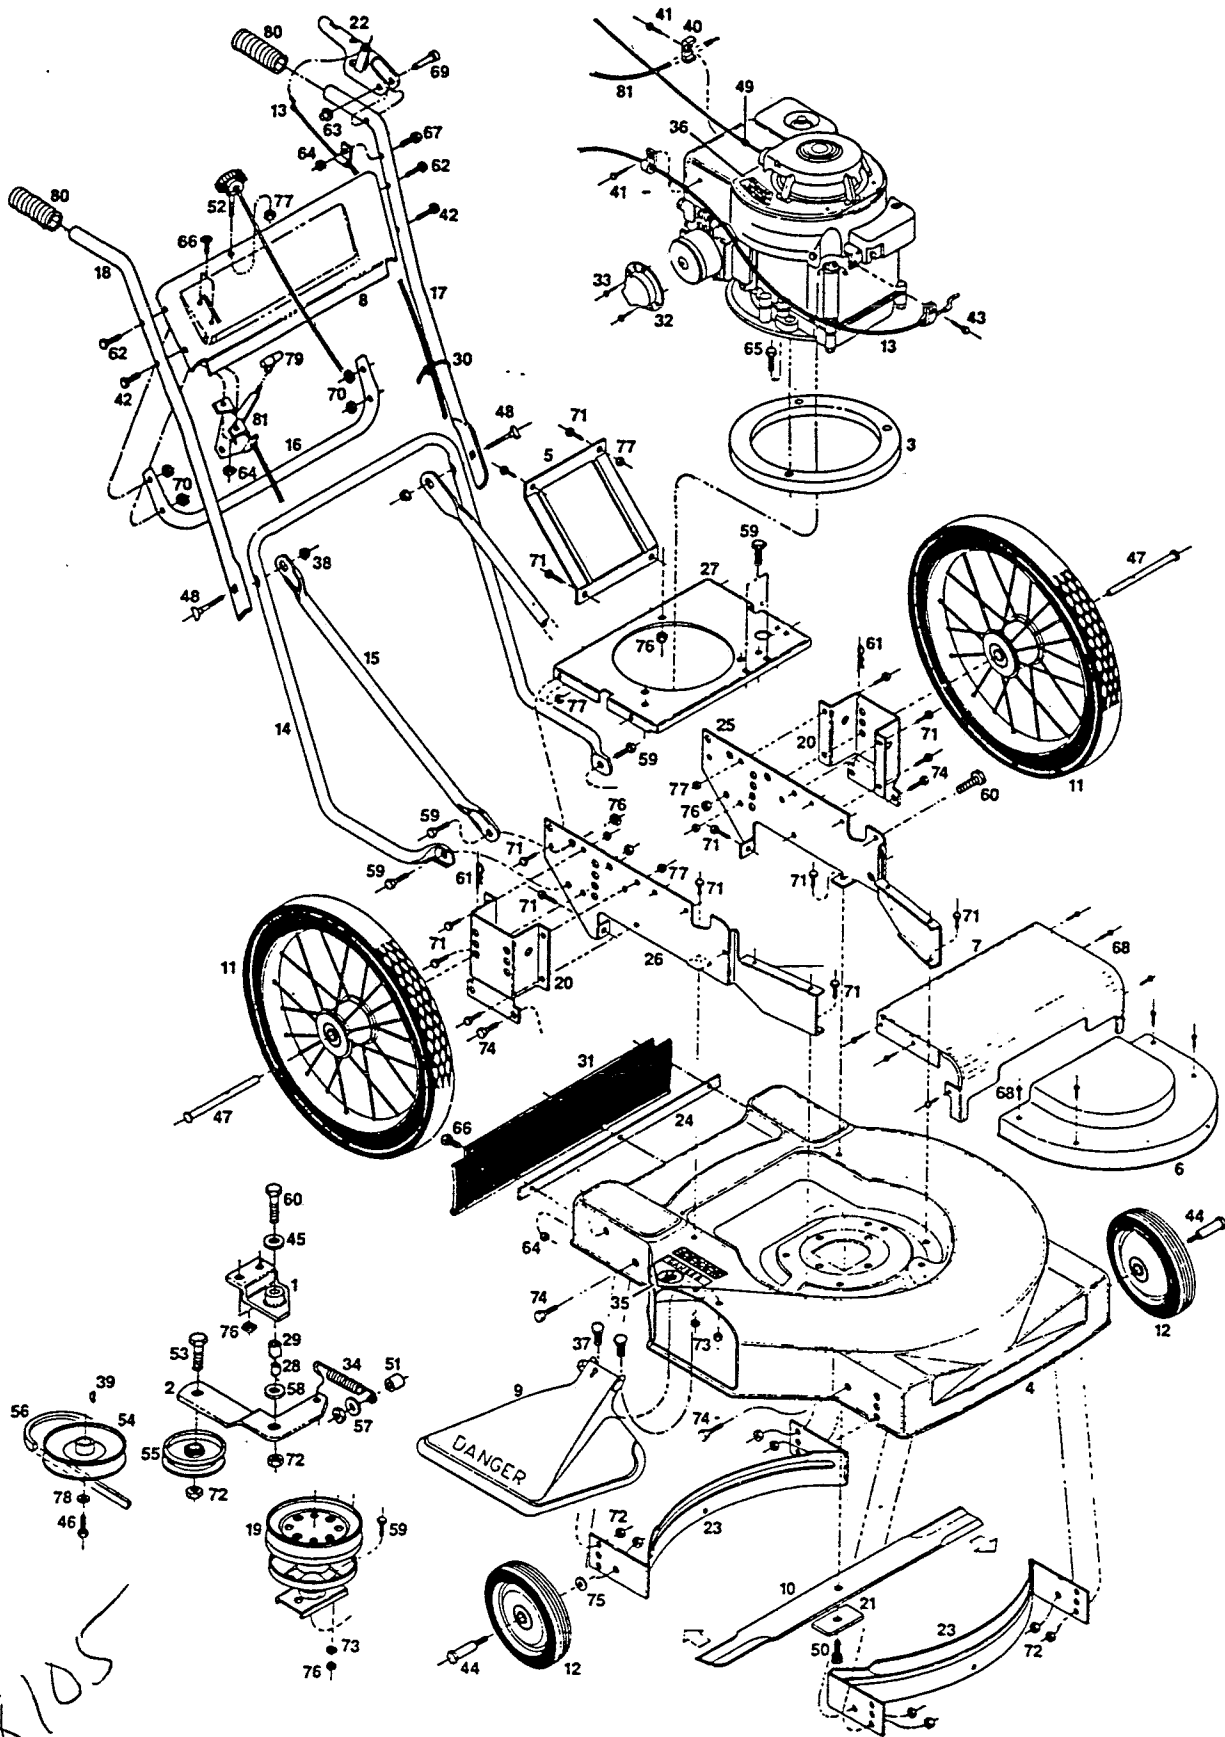

22" Rotary Mower 2108 (811-5206)

238105

22" Rotary Mower

2108

(811-5206)

Parts List

Ref. No.	Supplier Part No.	Description	Ref. No.	Supplier Part No.	Description
1	024026	Bracket - Idler w/Bushing	42	150433	Bolt - Hex 1/4-20x2
2	024034	Arm - Idler	43	150623	Screw - Sheet Metal 10x5/8
3	024042	Spacer - Engine	44	150730	Bolt - Wheel, Front
4	024471	Housing - 22"	45	150771	Washer - Flat 7/8
5	025791	Cover - Engine Pulley, Rear	46	151571	Bolt - Pulley 3/8-24x1-1/8
6	025809	Cover - Front	47	151019	Pin - Rear Wheel
7	025817	Cover - Rear	48	151928	Bolt - Handle 5/16-18x1-3/4
8	028126	Panel - Handle	49	152074	Stop - Starter Rope
9	028886	Deflector - Discharge Chute	50	152496	Bolt - Blade w/lockwasher
10	030353	Blade - 22"	51	152645	Spacer - Pivot Bolt
11	040154	Wheel - Rear 16"	52	152678	Eyebolt - Rope Guide
12	041046	Wheel - Front 7x1.50	53	153015	Bolt - Hex 3/8-16x1-1/4
13	051102	Cable - Blade Control	54	170431	Pulley - Engine
14	071878	Yoke - Handle	55	170621	Pulley - Idler
15	071886	Support - Handle	56	170647	Belt - Blade Drive
16	072132	Brace - Handle	57	311217	Washer - Flat 3/8
17	072165	Handle - LH	58	311340	Washer - Thrust 3/8
18	072173	Handle - RH	59	312066	Bolt - Hex 5/16-18x3/4
19	104711	Spindle - Blade w/Pulley	60	312272	Bolt - Hex 3/8-16x1-1/2
20	105270	Bracket - Rear Wheel	61	317040	Cotter - Hairpin
21	106005	Washer - Blade	62	450379	Bolt - Hex 1/4-20x1-3/4
22	106559	Lever - Engine Control	63	452128	Palnut - 1/4
23	106625	Baffle - Deck	64	452318	Nut - Hex 10-24 Nylok
24	107151	Strip - Shield Backing	65	457085	Bolt - Hex 5/16-18x2
25	107219	Plate - Side RH	66	458687	Screw - Hex 10-24x1/2
26	107227	Plate - Side LH	67	459479	Bolt - Hex 10-24x1-1/2
27	107755	Plate - Engine Mount	68	459685	Screw - Sheet Metal 10-16x5/8
28	108662	Bushing - Idler	69	489005	Pin - Clevis 1/4x1-1/2
29	108670	Bushing - Idler	70	715037	Nut - Lock 1/4-20 Keps
30	110379	Cable Tie	71	715052	Bolt - Hex 1/4-20x1/2
31	111633	Shield - Trailing	72	715086	Nut - Hex 3/8-16 Lock
32	133488	Deflector - Muffler	73	715185	Washer - Flat 5/16"
33	120048	Screw - Muffler Deflector	74	715201	Bolt - Hex 3/8-16x3/4
34	133819	Spring - Idler Tension	75	715417	Washer - Flat 3/8
35	144063	Decal - Danger	76	715490	Nut - Hex 5/16-18 Lock
36	145078	Decal - Blade Danger	77	715508	Nut - Hex 1/4-20 Lock
37	150011	Bolt - Carriage 1/4-20x5/8	78	715607	Washer - Belleville
38	150136	Nut - Hex 5/16-18 Keps	79	744227	Knob - Throttle Control
39	150276	Key - Engine Pulley	80	751032	Grip - Handle
40	150318	Clamp - Casing	81	780320	Control - Throttle w/Cable
41	150326	Screw - Casing Clamp			