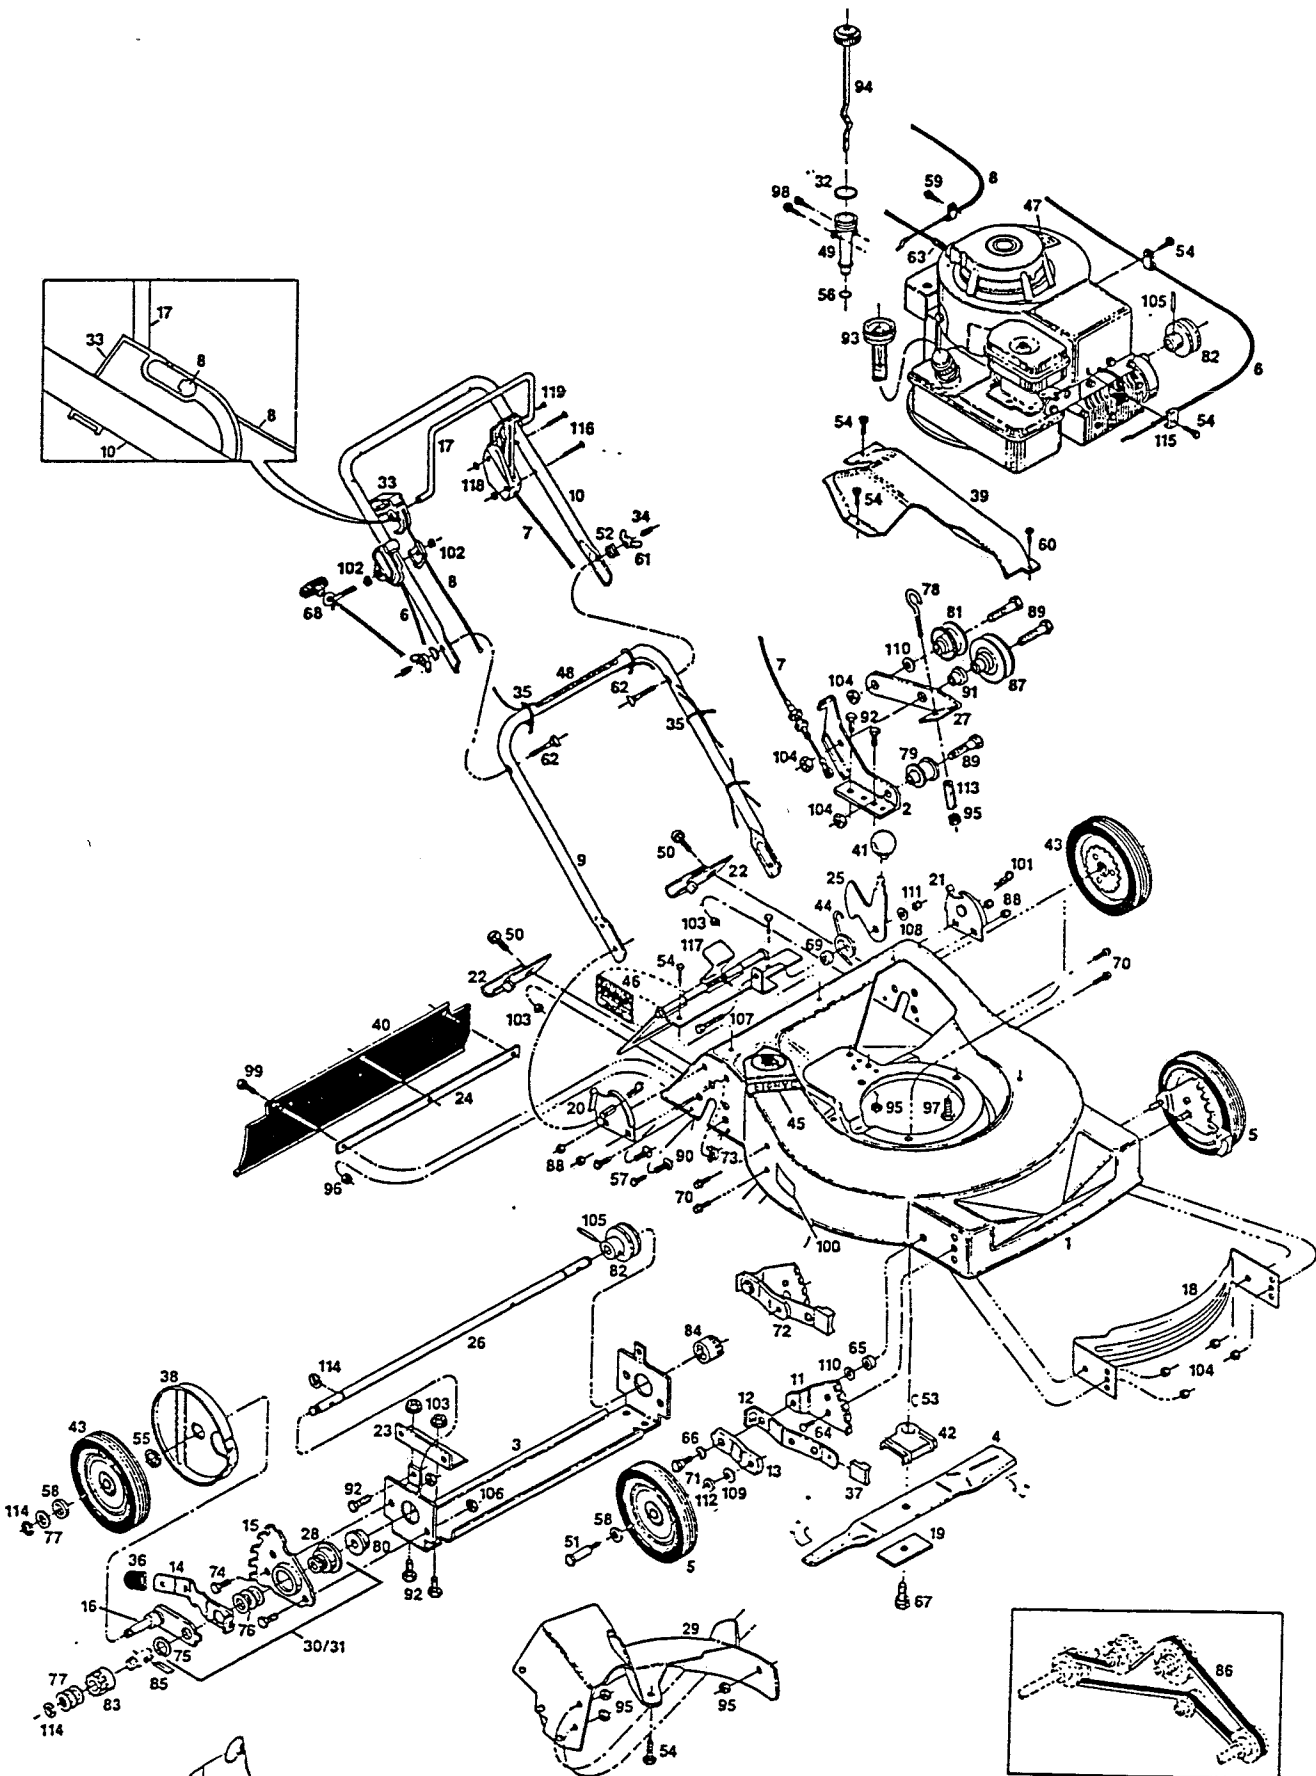

21" Self Propelled Rotary Mower 21-2171D

226589

21" Self Propelled Rotary Mower

21-2171D

Parts List

Index No.	Part No.	Description	Index No.	Part No.	Description
1	029264	Deck	59	151613	Bolt - hex head sems #10-32 x ¾
2	029298	Bracket - idler mount	60	151621	Screw - self drilling #6-20 x ½
3	024174	Drive support bracket	61	150235	Wing nut 5/16-18
4	030338	Blade 21" offset	62	151936	Curved head bolt 5/16 - 18 x 2.25
5	041111	Wheel 8" x 1.75 front	63	152074	Rope stop
6	050666	Throttle control w/cable	64	152405	Bolt - carriage ¾-16 x ¾
7	050757	Control - ground drive w/cable	65	152413	Washer - plastic ¾ x 11/32 x .095
8	050997	Cable - engine/blade control	66	152421	Washer - spring
9	071449	Handle - lower	67	152496	Bolt - blade w/lockwasher
10	071092	Handle - upper	68	152629	Eyebolt - Rope guide
	071100	Handle - upper cushioned	69	152637	Spacer - bagger latch
11	090589	Back plate - front adjuster	70	152660	Bolt - hex washer HD. ¼-20 x ½
12	090613	Setting lever - front adjuster	71	153643	Bolt - shoulder
13	090977	Wheel lever - front adjuster	72	128686	Height Adjuster Assembly - front
14	090746	Setting lever - rear adjuster	73	154393	Nut - Snap in ¼ - 20
15	090761	Back plate - rear adjuster	74	153817	Bolt - hex head ¾-16 x ½
	090910	Wheel lever - rear LH	75	153841	Snapping ¾
16	090894	Wheel lever - rear RH	76	153858	Spring washer ¾
17	107367	Bail - engine/blade control	77	152553	Thrust washer ½" I.D.
	107375	Bail - engine/blade control coated	78	153908	Bolt - Hook
18	105825	Baffle - front	79	170456	Pulley - ¾" bore
19	106005	Blade washer	80	170464	Bearing - flange ball
20	106807	Handle bracket - R.H.	81	170530	Pulley - ext hub ¾" - bore
21	106815	Handle bracket - L.H.	82	170670	Pulley - drive ½" bore
22	106930	Catcher hook	83	170993	Pinion - ratchet R.H.
23	107128	Drive support mtg. brkt.	84	170985	Pinion - ratchet L.H.
24	107151	Backing strip - shield - _____	85	170811	Drive pawl
25	108324	Latch - rear bagger	86	170829	V-belt 37.5
26	108357	Drive shaft	87	170878	Idler - pulley
27	107193	Idler arm	88	310151	Nut - nylon insert - 5/16 - 18
28	108647	Stepped sleeve	89	312322	Bolt - hex hd. ¾-16 x 1.75
29	127191	Baffle Assembly - rear	90	313510	Bolt hex hd 5/16-18 x ¾
30	128157	Height Adjuster Assembly rear LH	91	326348	Shouldered spacer
31	128165	Height Adjuster Assembly rear RH	92	449587	Bolt hex hd ¼-20 x ¾
32	110494	O-ring	93	120014	Gas gauge
33	111526	Actuator - engine control	94	125237	Dipstick - oil
34	110064	Plastic - bolt cap	95	451419	Nut - TL flange ¼-20
35	110379	Cable tie	96	452318	Nut - hex nylon insert #10-24
36	110510	Plastic tip - rear adjuster	97	457168	Bolt - thread form ¾-16 x ¾
37	111260	Plastic tip - front adjuster	98	152082	Screw - dipstick tube
38	111872	Dust cover - wheel	99	458687	Bolt - hex #10-24 x ½
39	111518	Belt cover	100	714170	Decal - Model Number
40	111633	Vinyl trailing shield	101	715011	Hairpin Cotter
41	111369	Knob - catcher latch	102	715037	Nut - keps ¼ - 20
42	126466	Blade adapter	103	715078	Nut - flange whiz ¼ - 20
43	128140	Wheel - rear, w/gear	104	715086	Locknut - hex - ¾ - 16
44	133371	Torsion spring - catcher latch	105	715193	Roll pin 3/16 x 1
45	143115	Decal - Danger	106	715524	Nut - hex ¾ - 16 Jam
46	144162	Decal - door caution	107	715292	Bolt hex head ¼ - 20 x 1
47	144204	Decal - blade warning	108	715300	Washer - flat ¼"
48	144899	Decal - starting instructions	109	715607	Washer - belleville ¾
49	111112	Tube - dipstick/oil fill	110	715417	Washer - ¾
50	150011	Carriage bolt - ¼-20 x ¾	111	715508	Nut top lock - ¼ - 20
51	150730	Wheel bolt - front	112	150771	Washer - 3/8
52	150201	Curved washer - 5/16	113	468801	Sleeve - idler cable
53	150276	Woodruff key #6	114	789883	E-ring
54	150623	Bolt - slotted hex #10 x ¾	115	150318	Cable clamp
55	790451	Ring - retainer, dust shield	116	151944	Bolt - machine 10-24x2 OH
56	111120	O-ring	117	126409	Door assembly
57	153601	Self tap screw ¼-20 x ¾	118	151985	Nut - hex 10-24
58	151449	Washer - wheel retaining	119	152181	Screw - bail retaining