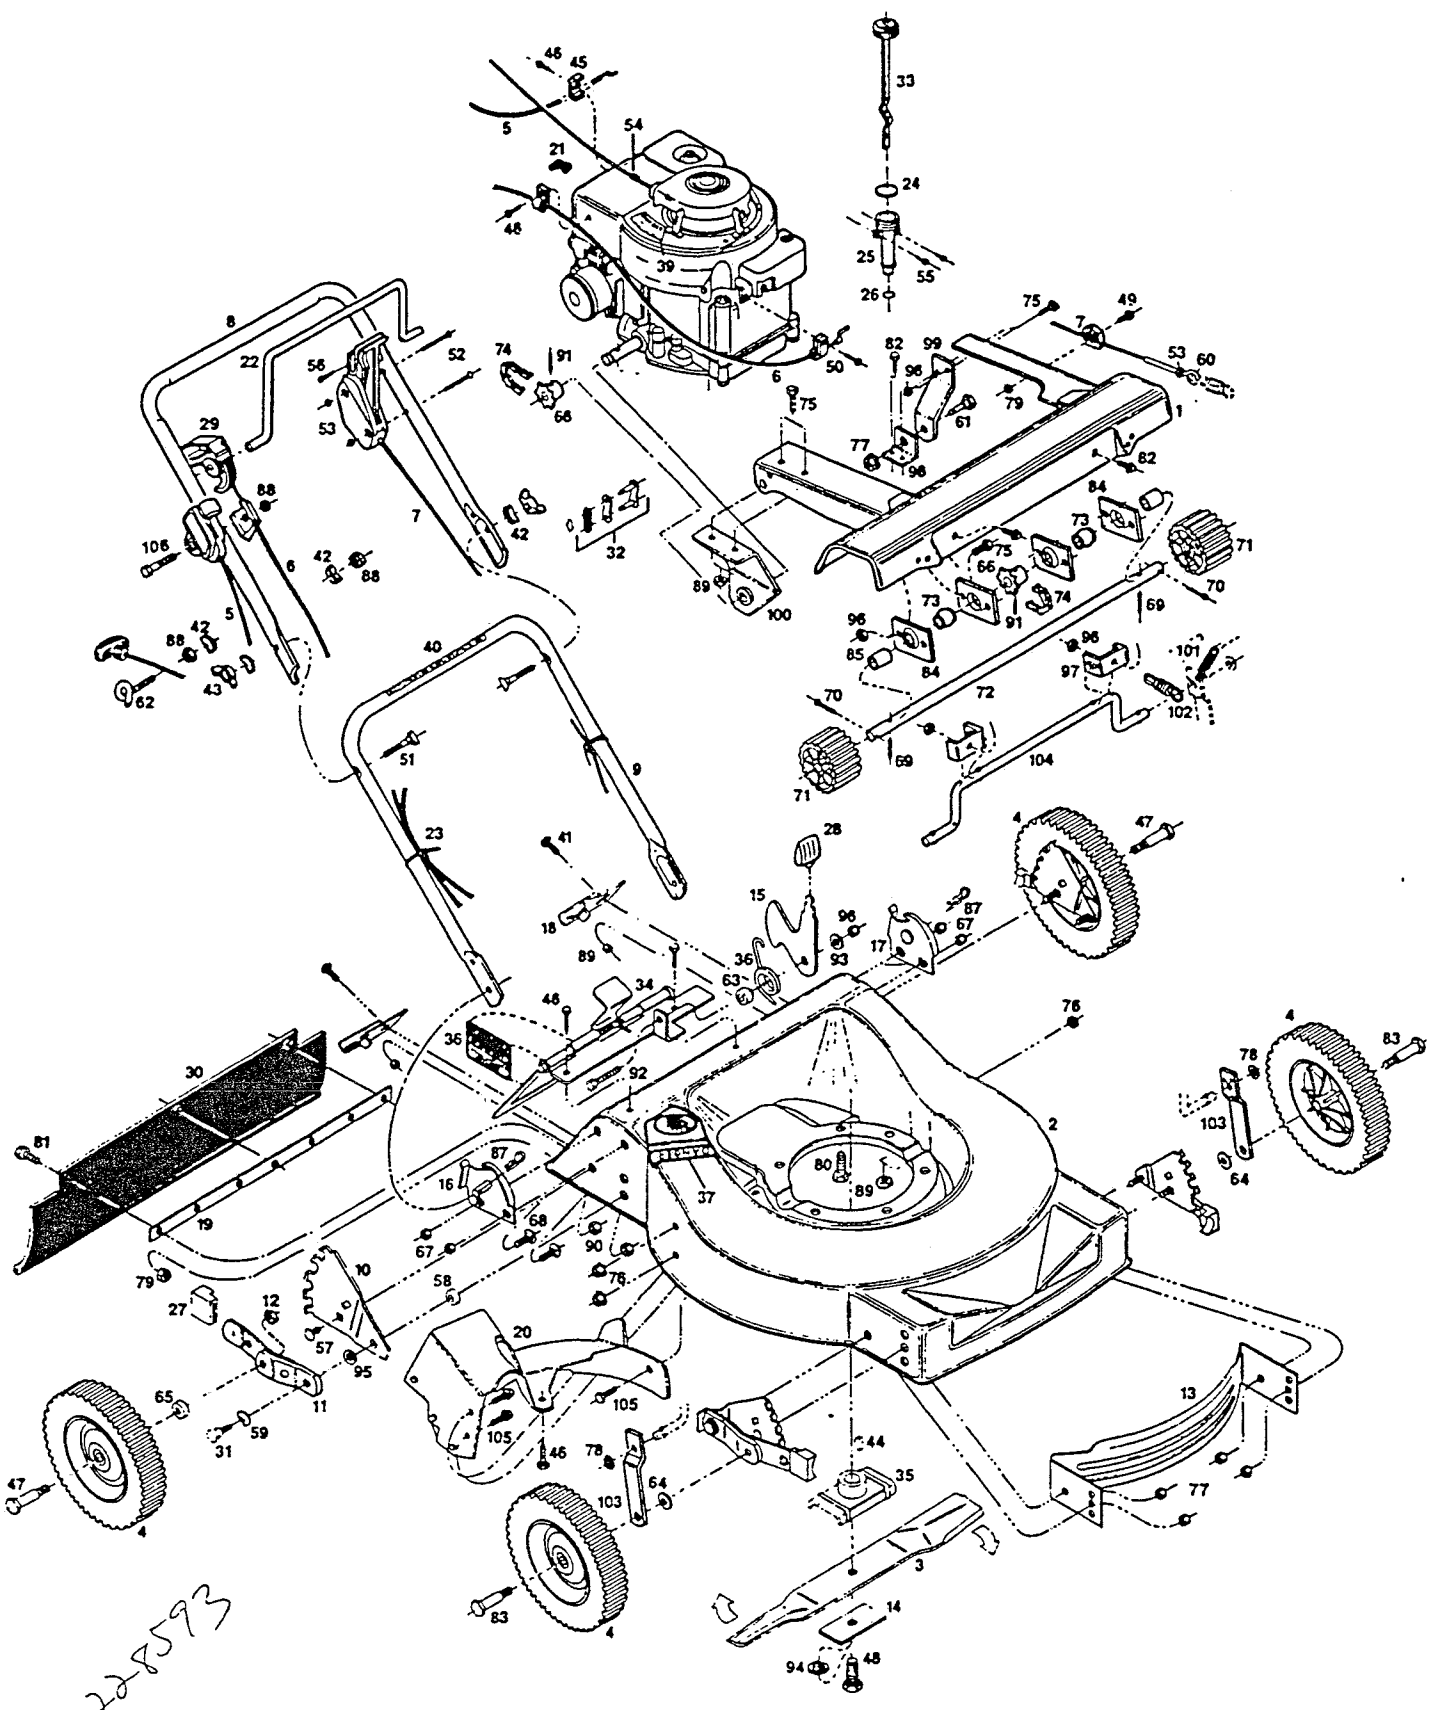

21" REAR BAGGING SELF-PROPELLED
ROTARY MOWER
MODEL 21-2181G
Grass Catcher see p. 36

**21" REAR BAGGING SELF-PROPELLED
ROTARY MOWER
MODEL 21-2181G**
Grass Catcher see p. 36

Index No.	Part No.	Description	Index No.	Part No.	Description
1	024604	Drive Cover	51	151928	Bolt—Curved Head Crg 5/16-18 x 1-3/4
2	013557	Deck-21" Red	52	151944	Bolt —Oval HD Mach., #10-24 x 2
3	030338	Blade 21"	53	151985	Nut—Hex, #10-24
4		Wheel Assemblies•	54	152074	Rope Stop
	040303	8" Plastic—White—Cog—Roller Bearing	55	152082	Shoulder Screw—Oil Dip Stick•
	040741	8" Plastic—White—Cog—Nylon Bearing	56	152181	Screw—Bail Retaining
	041103	8" Steel—White—Cog—Bail Bearing	57	152405	Bolt—Carriage 3/8-16 x 3/4
5	051227	Control—Throttle w/Cable	58	156182	Washer—Plastic—Height Adjuster
6	051532	Cable—Engine/Blade Control*	59	152421	Washer—Spring—Height Adjuster
7	051623	Drive Control	60	153890	Eyebolt—10-24 x 2
8	071092	Handle—Upper	61	153643	Shoulder Bolt
	071100	Handle—Upper with Cushion Grip•	62	152371	Rope Guide
9	071449	Handle—Lower	63	152637	Spacer—Catcher Latch
10	090589	Back Plate—Height Adjuster	64	715607	Washer-3/8 Belleville
11	091033	Wheel Arm Assy.	65	152686	Spacer—Rear Wheel
12	715524	Locknut—3/8-16 Jam	66	170142	Sprocket—8 Tooth
13	105825	Baffle—Front	67	310151	Locknut—5/16-18 Nylock
14	106005	Blade Washer	68	450346	Bolt—5/16-18 x 3/4
15	108324	Catcher Latch	69	314096	Rollpin 3/16 x 1-1/4
16	097162	Handle Bracket—Right Hand	70	317016	Cotter Pin 1/8 x 1
17	097170	Handle Bracket—Left Hand	71	416693	Pinion
18	109546	Catcher Frame Bracket	72	417741	Shaft
19	109496	Backing Strip—Trailing Shield*	73	423319	Bearing
20	127191	Baffle Assembly—Rear	74	425306	Chain
21	110833	Cover—Spark Plug	75	449587	Bolt—Hex, 1/4-20 x 5/8
22	097725	Bail—Engine/Blade Control*	76	451419	Locknut 1/4-20 Flanged Top
23	110379	Cable Tie	77	451492	Nut—3/8-16
24	110494	'O'-Ring•	78	452250	Push Nut—3/8
25	111112	Oil Fill Tube•	79	452318	Nut #10-24 Hex Nylon Insert
26	111120	'O'-Ring•	80	457168	Bolt—3/8-16 x 7/8 Thread Forming
27	112540	Plastic Tip—Height Adjuster	81	458687	Bolt—Hex Head 10-24 x 1/2
28	111724	Knob—Catcher Latch	82	459206	Bolt 1/4-20 x 5/8
29	111526	Actuator—Engine Control	83	156166	Shoulder Bolt—Wheel Front
30	111625	Trailing Shield*	84	463778	Bearing Plate
31	156125	Bolt—Shoulder	85	468397	Spacer
32	120295	Master Link #65	86	714170	Decal—Rating Plate
33	125237	Oil Dip Stick and Cap•	87	715011	Hitch Pin #3
34	127167	Door Assembly*	88	715037	Locknut 1/4-20 Keps
35	126466	Blade Adapter	89	715078	Nut 1/4-20 Flange Whiz
36	133371	Torsion Spring—Catcher Latch	90	153874	Bolt—1/4-20 x 2 1/4 Hex
37	143115	Decal—Danger*	91	715193	Rollpin 3/16 x 1
38	002451	Decal—Door Caution*	92	715292	Bolt—Hex Head 1/4-20 x 1
39	001461	Decal—Blade Warning*	93	715300	Washer 1/4"
40	144899	Decal—Starting Instructions	94	156919	Lockwasher 3/8 HD Split
41	150011	Bolt—Carriage 1/4-20 x 5/8 Gr. 5	95	156877	Washer—3/8 Hardened
42	150201	Washer—Curved 5/16	96	715508	Locknut 1/4-20 Top
43	150235	Wing Nut 5/16-18	97	771691	Bracket
44	150276	Woodruff Key No.6	98	109058	Bracket—Pivot
45	150318	Cable Clamp	99	109017	Bracket—Arm
46	150623	Screw—Hex Head Sheet Metal #10 x 5/8	100	108951	Bracket—R.H.
47	156133	Shoulder Bolt—Wheel Rear	101	775817	Spring
48	157255	Bolt—Blade 3/8-24 x 1 1/4	102	775858	Spring—Drive Control
49	151522	Bolt #10-24 x 3/4	103	778696	Arm—Actuator
50	151613	Bolt—Hex Head SEMS 10-32 x 3/8	104	783605	Rod—Engagement
			105	156851	Bolt—1/4-20 x 3/8 SH HD