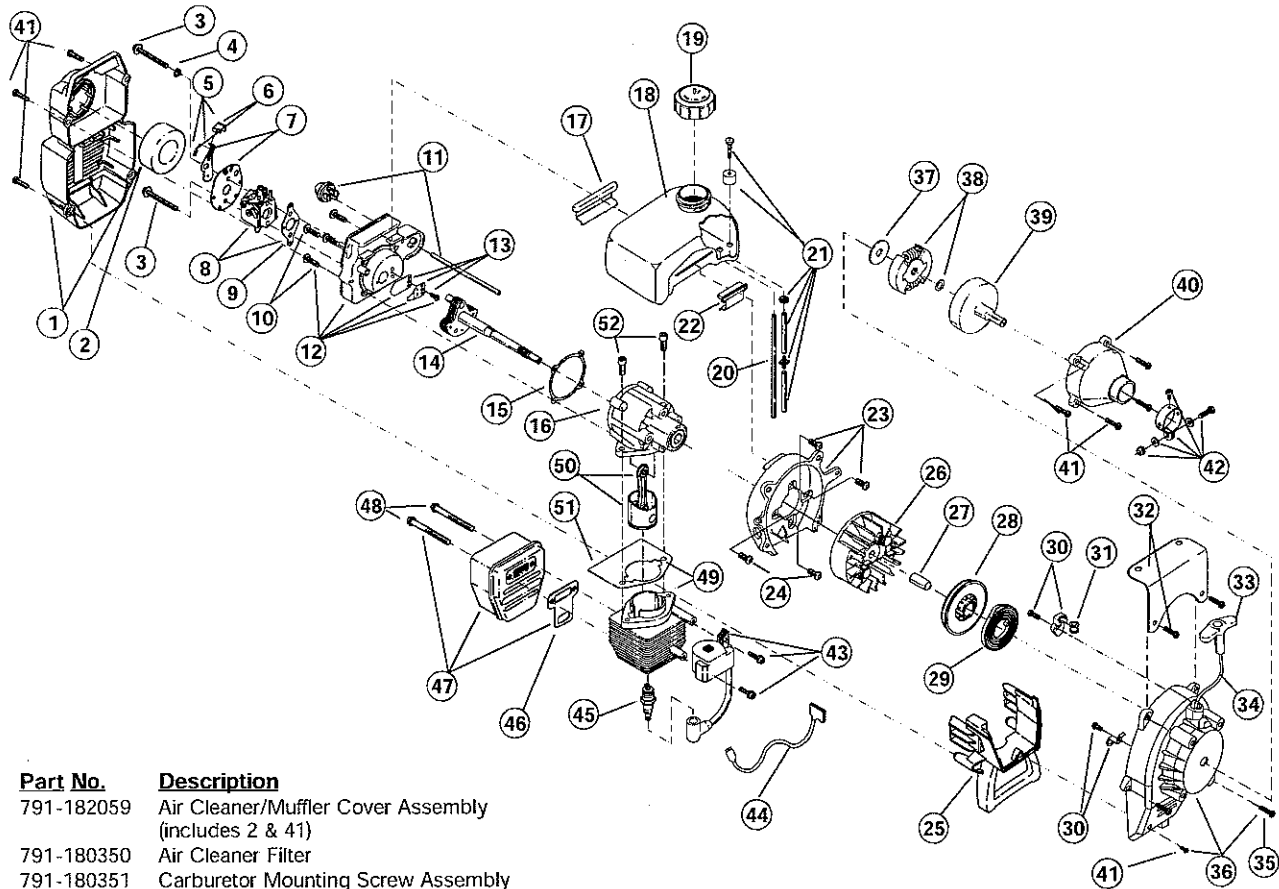

ENGINE PARTS - MODEL YM CULTIVATOR 2-CYCLE GAS CULTIVATOR

PPN 21B-120R000

Item	Part No.	Description
1	791-182059	Air Cleaner/Muffler Cover Assembly (includes 2 & 41)
2	791-180350	Air Cleaner Filter
3	791-180351	Carburetor Mounting Screw Assembly
4	791-180226	Wavey Washer
5	791-182160	Choke Lever Assembly (includes 6)
6	791-182161	Choke Knob and Screw
7	791-182162	Choke Lever and Plate (includes 4 & 5)
8	791-182875	Carburetor Assembly (includes 9 & 21)
9	791-610675	Carburetor Gasket
10	791-181860	Carb Mount Screw
11	791-181801	Primer and Hose Assembly
12	753-1196	Carb Mount Assembly (includes 10 & 15)
13	791-684451	Reed Assembly
14	791-182790	Power Shaft Assembly
15	753-1208	Carburetor Mount Gasket
16	791-182791	Crank Case Service Assembly (includes 10, 14 & 24)
17	791-612134	Rear Mounting Pad
18	753-04306	Fuel Tank Assembly (includes 19-21)
19	753-04084	Fuel Cap Assembly
20	791-181168	Fuel Return Line
21	791-682039	Fuel Line Assembly
22	791-145308	Front Mounting Pad
23	791-683065	Shroud Assembly
24	791-181861	Shroud Screw
25	791-182064	Shroud Extension and Stand
26	791-182736	Flywheel Assembly
27	791-181065	Spacer
28	753-04232	Recoil Pulley Assembly
29	791-613102	Recoil Spring
30	791-181441	Pulley Retainer Assembly
31	791-611061	Rope Guide
32	791-180317	Fuel Tank Guard Assembly
33	791-181079	Pull Handle
34	791-613103	Rope
35	791-181912	Housing Screw