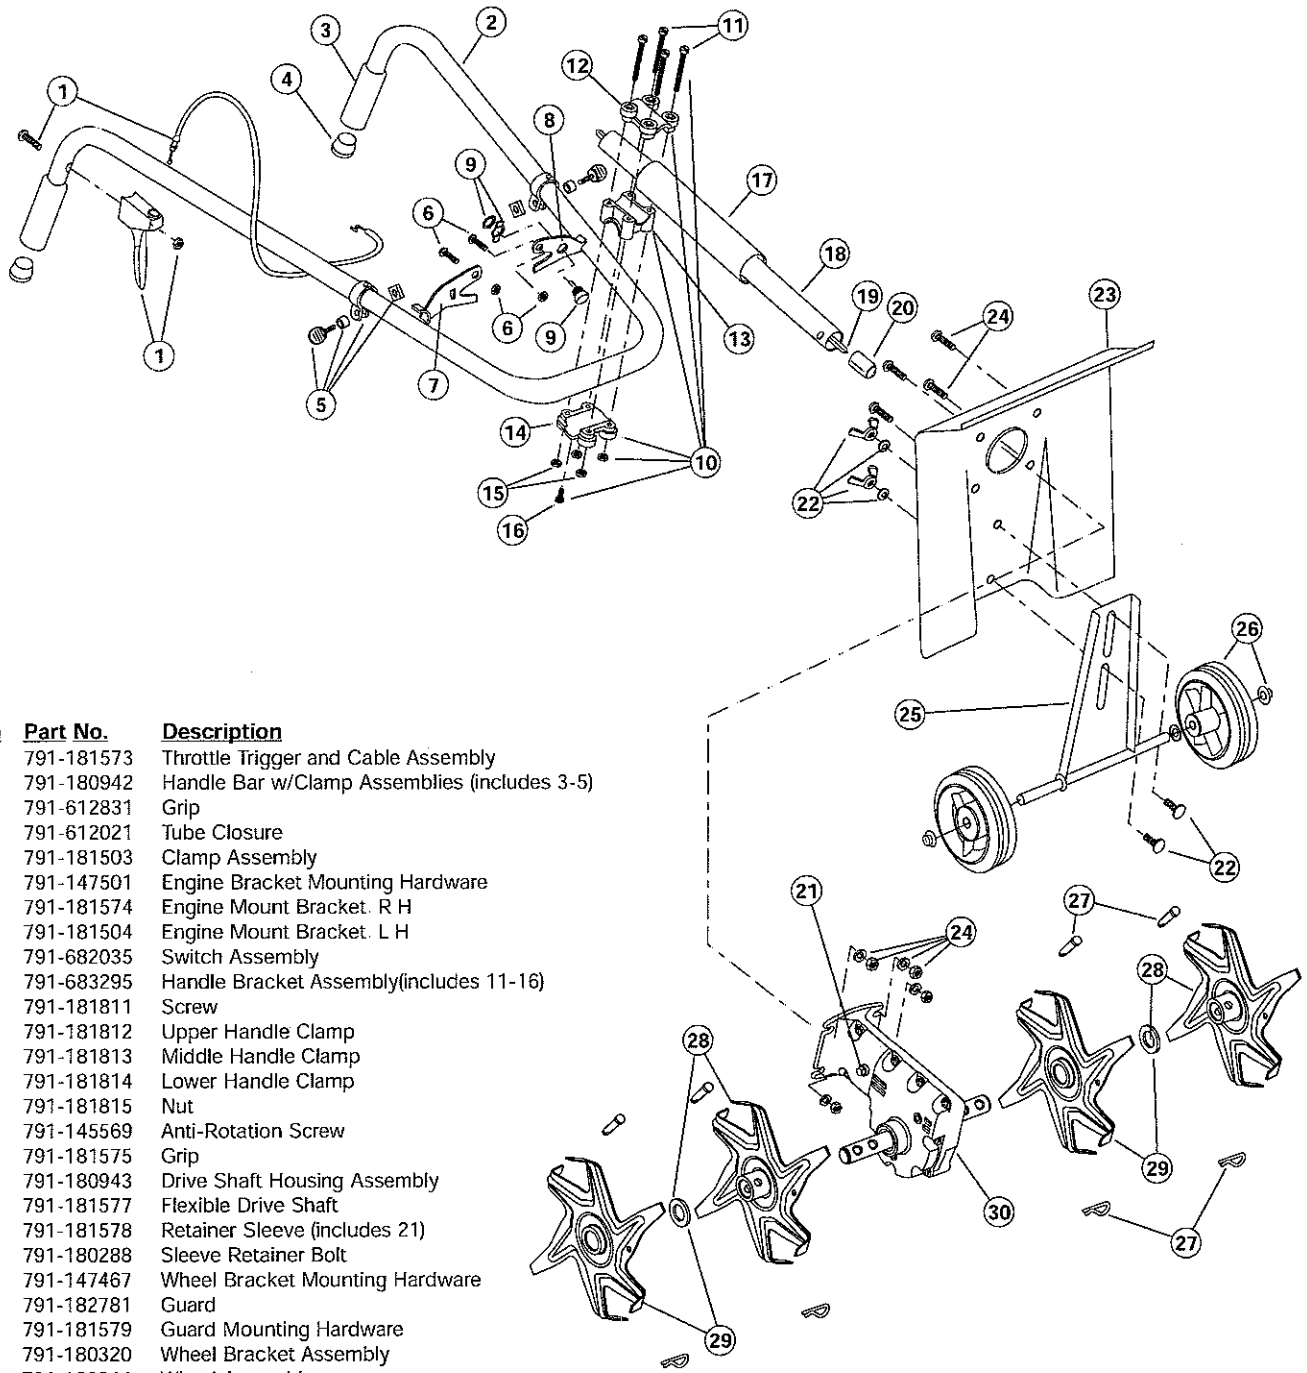

ENGINE PARTS - MODEL YM CULTIVATOR
2-CYCLE GAS CULTIVATOR
PPN 21B-120R000

Item	Part No.	Description
1	791-181573	Throttle Trigger and Cable Assembly
2	791-180942	Handle Bar w/Clamp Assemblies (includes 3-5)
3	791-612831	Grip
4	791-612021	Tube Closure
5	791-181503	Clamp Assembly
6	791-147501	Engine Bracket Mounting Hardware
7	791-181574	Engine Mount Bracket. R H
8	791-181504	Engine Mount Bracket. L H
9	791-682035	Switch Assembly
10	791-683295	Handle Bracket Assembly(includes 11-16)
11	791-181811	Screw
12	791-181812	Upper Handle Clamp
13	791-181813	Middle Handle Clamp
14	791-181814	Lower Handle Clamp
15	791-181815	Nut
16	791-145569	Anti-Rotation Screw
17	791-181575	Grip
18	791-180943	Drive Shaft Housing Assembly
19	791-181577	Flexible Drive Shaft
20	791-181578	Retainer Sleeve (includes 21)
21	791-180288	Sleeve Retainer Bolt
22	791-147467	Wheel Bracket Mounting Hardware
23	791-182781	Guard
24	791-181579	Guard Mounting Hardware
25	791-180320	Wheel Bracket Assembly
26	791-180944	Wheel Assembly
27	791-147473	Tine Fastener Assembly
28	791-182729	Tine Assembly (Left Outer or Right Inner)
29	791-182730	Tine Assembly (Left Inner or Right Outer)
30	791-147474	Gear Box Assembly

* not shown