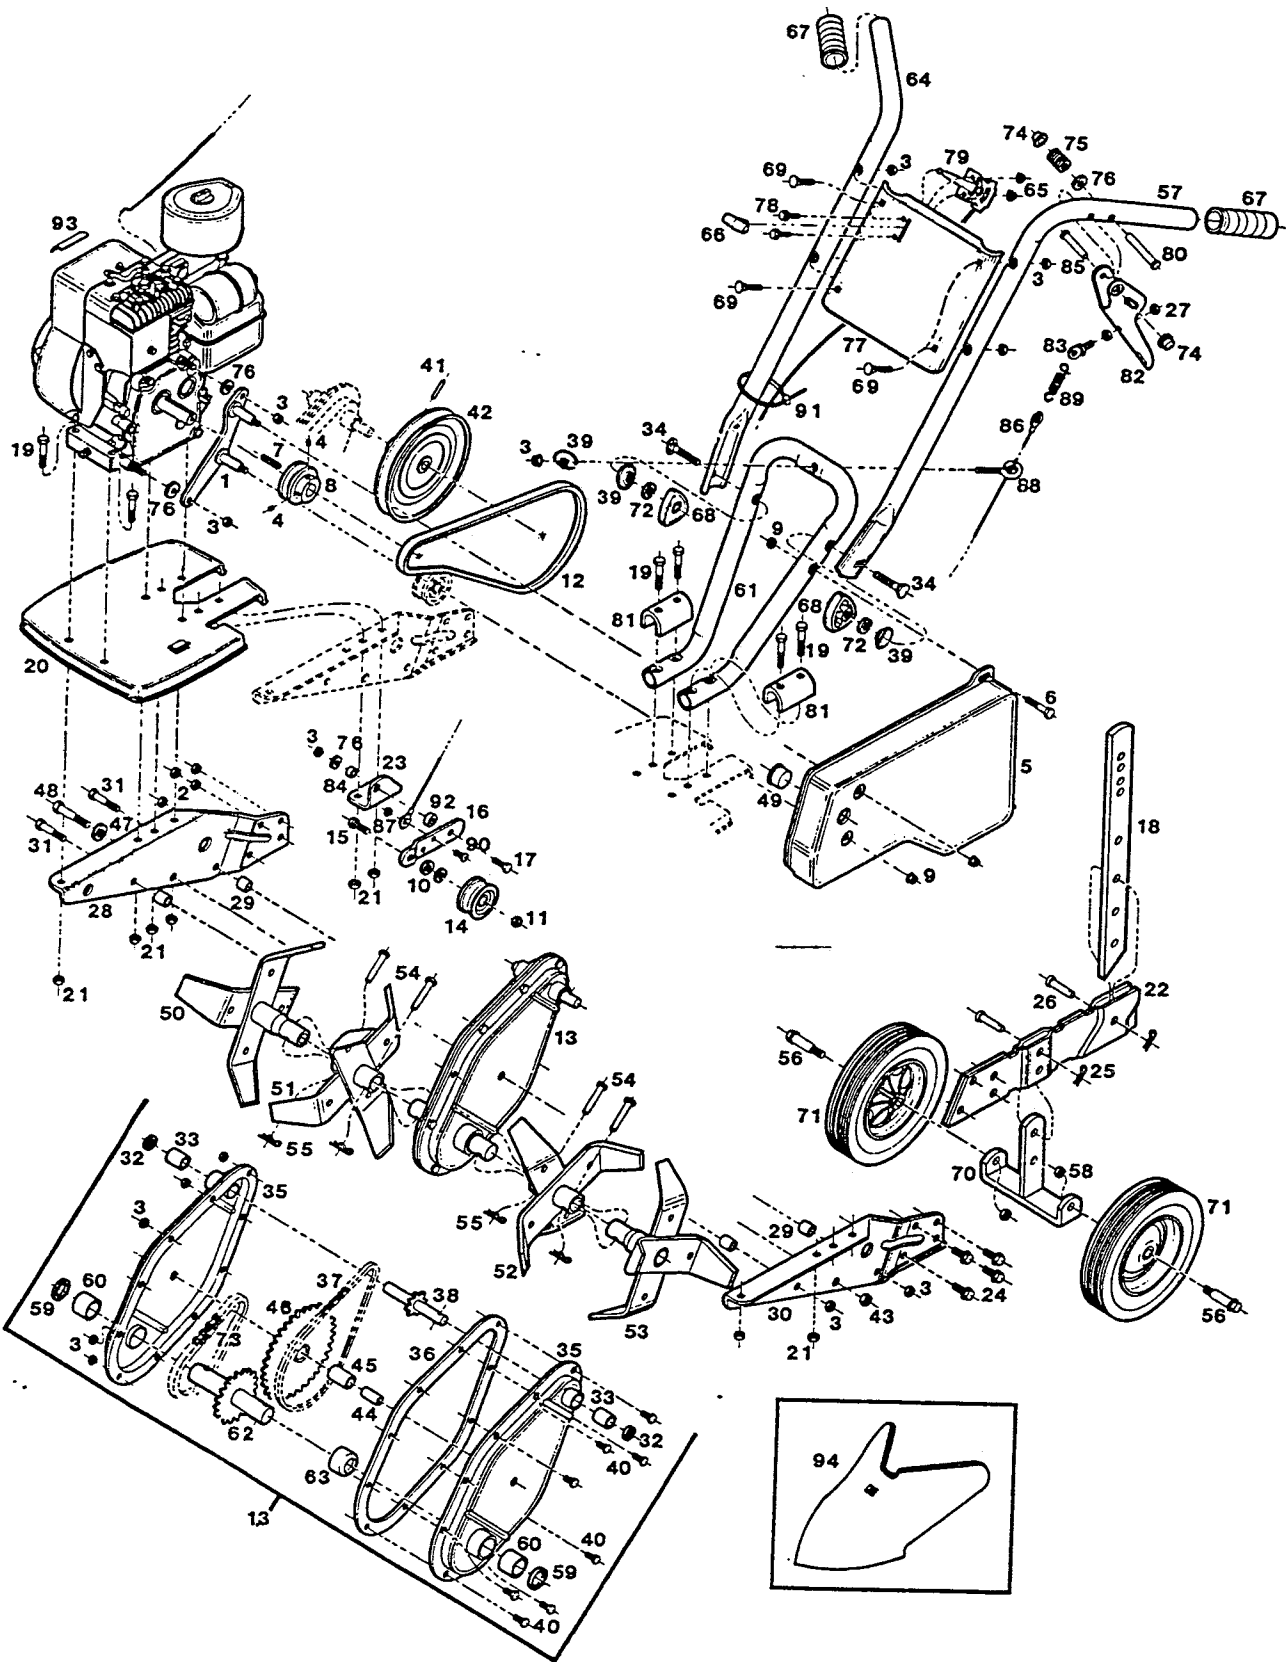

3 Hp Chain Drive Tiller
521229 — Model: 23-3150E
521468 — 44-02416E

3 Hp Chain Drive Tiller
Model: 23-3150E
44-02416E

Ref. No.	Part No.	Description	Ref. No.	Part No.	Description
1	463687	Belt Guide Plate Assembly	47	461780	Washer - 3/8 T-Lock
2	452193	Nut - Hex 5/16-18 Whizlock	48	459032	Bolt - Hex 3/8-16 x 2-1/4
3	715508	Nut - Hex 1/4-20 Lock	49	156190	Cup - Shaft Cover
4	458844	Set Screw - Pulley	50	786640	Tine & Hub Assembly - R.H. Outer
5	570036	Belt Guard Assembly	51	786582	Tine & Hub Assembly - R.H. Inner
6	153932	Bolt-Carriage 1/4-20 x 1-3/4	52	786558	Tine & Hub Assembly - L.H. Inner
7	446369	Key - 3/16 Sq. x 1-1/4	53	786616	Tine & Hub Assembly - L.H. Outer
8	420935	Pulley - Engine	54	488965	Pin - Clevis 5/16 x 1-1/4
9	715078	Nut - Hex 1/4-20 Whizlock	55	490011	Hairpin Cotter
10	461731	Washer	56	153668	Bolt - Wheel
11	715524	Nut - Hex 3/8-16 Lock	57	731703	Handle - L.H.
12	421321	Belt	58	715086	Nut - Hex 3/8-16 Lock
13	432427	Transmission Assembly	59	774737	Seal - Oil, Output
14	420745	Idler Pulley Assembly	60	423632	Bearing - Output Shaft
15	715326	Bolt - Hex 3/8-16 x 1	61	555912	Yoke - Handle
16	779165	Arm - Idler	62	417725	Output Shaft Assembly
17	715045	Bolt - Hex 1/4-20 x 3/4	63	468249	Spacer - Tine Shaft
18	435289	Bar - Depth	64	731711	Handle - R.H.
19	460311	Bolt - Hex 5/16-18 x 1-3/4	65	715334	Nut - Hex 10-24 Keps
20	570077	Hood - Tine	66	744037	Knob - Throttle Control
21	715490	Nut - Hex 5/16-18 Lock	67	751032	Grip - Handle
22	771576	Bracket Assembly - Depth Bar	68	744284	Knob - Handle Retainer
23	772889	Bracket Assembly - Idler Mtg	69	152363	Bolt - Carriage 1/4-20 x 1-1/4
24	459131	Bolt - Hex 5/16-18 x 1 Whizlock	70	771600	Bracket Assembly - Wheel
25	715011	Hairpin Cotter	71	498634	Wheel - 8"
26	489823	Pin - Clevis 3/8 x 1-5/8	72	461665	Washer - Lock 5/16
27	452615	Nut - Hex 1/4-20 Elastic	73	425397	Chain - Roller, No.420
28	446997	Beam - Main Support, R. H	74	452128	Palnut - 1/4" Dia.
29	468256	Spacer - Beam	75	775130	Spring - Latch
30	446971	Beam - Main Support L. H.	76	460923	Washer - 1/4" Dia.
31	150433	Bolt - Hex 1/4-20 x 2	77	570051	Panel - Handle Bar
32	774760	Seal - Oil, Input	78	458687	Screw - Hex 10-24 x 1/2
33	423608	Bearing - Input Shaft	79	780296	Control - Throttle
34	151936	Bolt - Curved Head 5/16-18 x 2-1/4	80	489013	Pin - Clevis 1/4" Dia. x 1-3/4
35	432377	Weld Assembly - Transmission	81	432963	Sleeve - Yoke Mounting
36	762039	Gasket - Transmission Housing	82	731695	Lever - Control
37	425389	Chain - Roller, No. 42	83	450478	Bolt - Spade 1/4-20 x 3/4
38	417691	Input Shaft Assembly	84	468728	Spacer - Idler Arm
39	150201	Washer - Curved	85	489005	Pin - Clevis 1/4" x 1-1/2
40	715052	Bolt - Hex 1/4-20 x 1/2	86	749176	Control Cable
41	715193	Pin - Roll 3/16 x 1-1/4	87	451443	Nut - Hex 10-24 Lock
42	419689	Pulley Assembly	88	459149	Eye Bolt - 1/4-20 x 2
43	715441	Nut - Hex 3/8-16 Whizlock	89	775882	Spring Control
44	432971	Sleeve - Bearing	90	459248	Screw - 10-24 x 3/8
45	423624	Bearing - Center Hub	91	110379	Cable Tie
46	434829	Sprocket & Hub Assembly	92	156174	Spacer
			93	154028	Decal - Caution
					OPTIONAL EQUIPMENT
			94	465856	Furrowing Kit