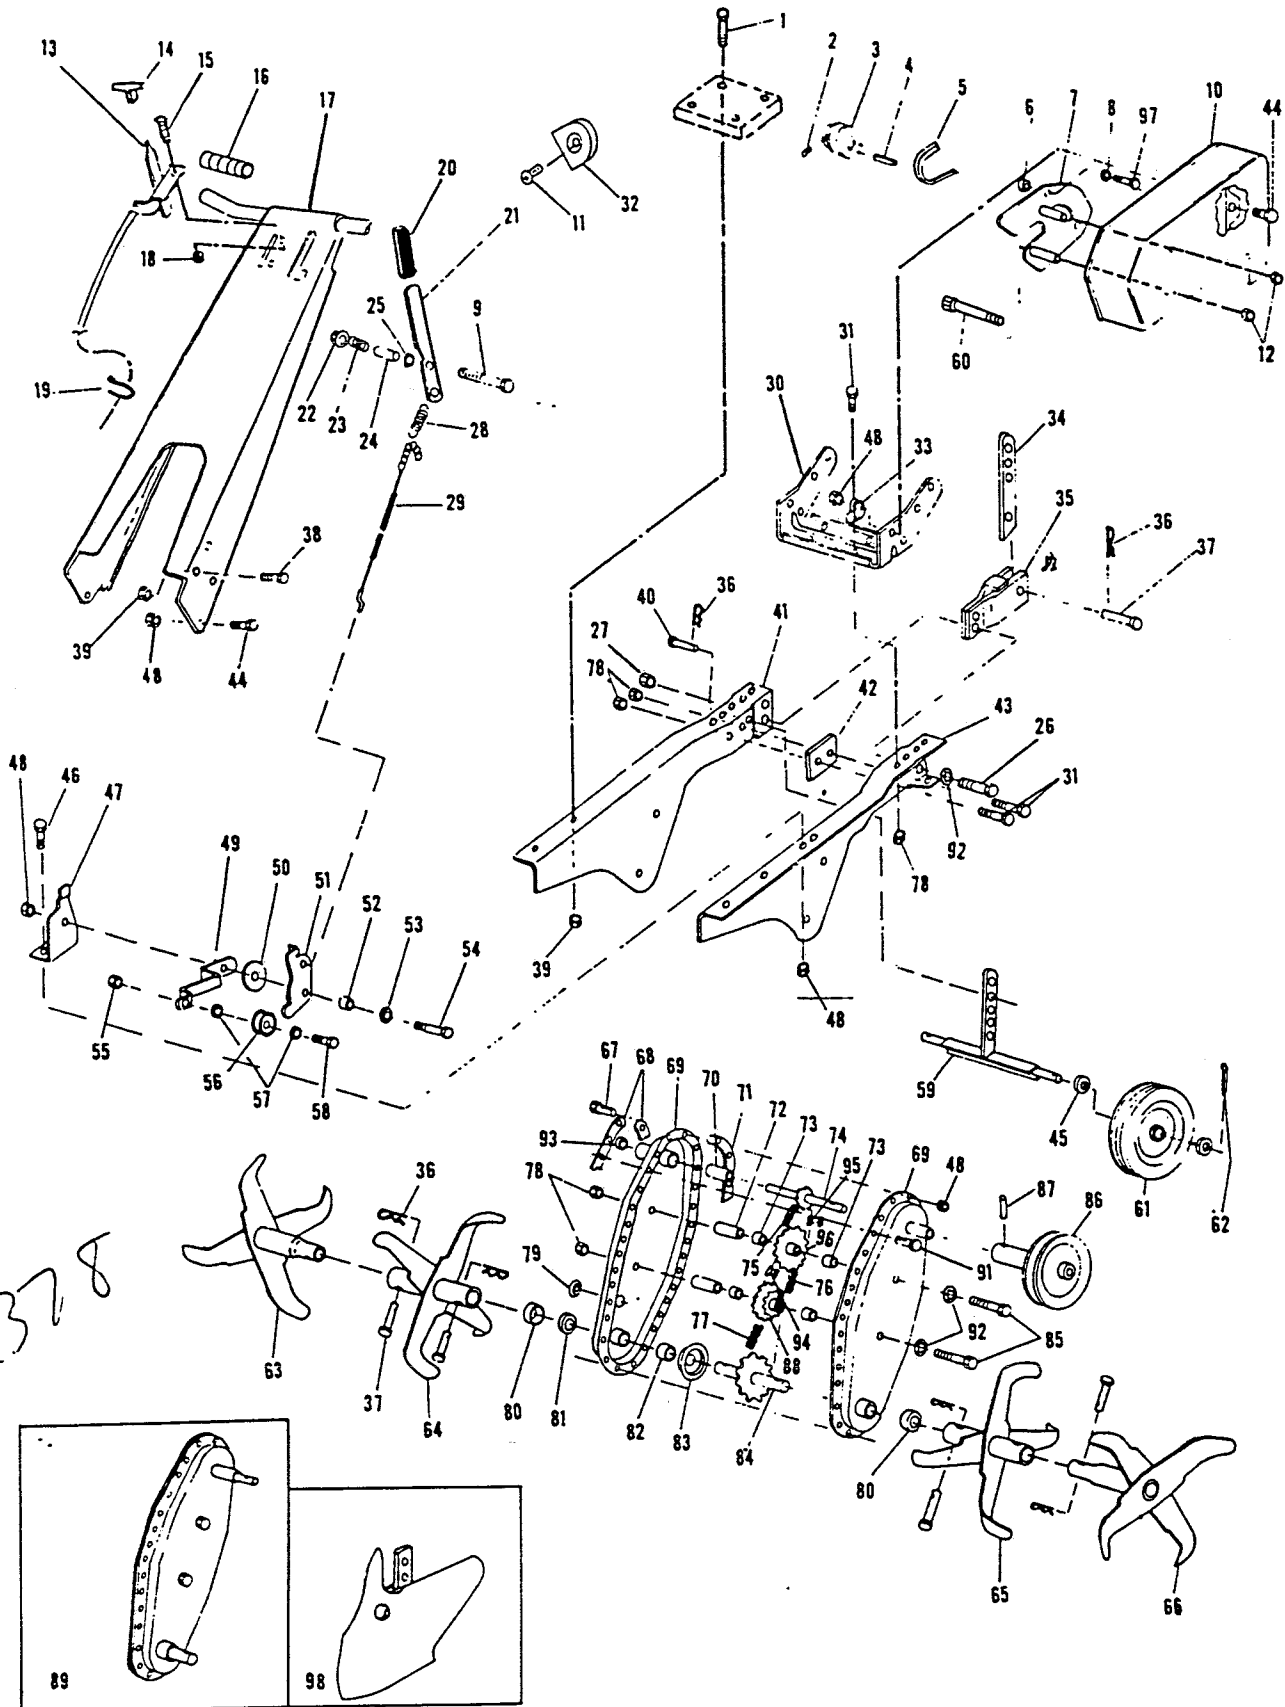

5 HP Chain Drive Tiller 23-5350D

5 HP Chain Drive Tiller

23-5350D

Parts List

Ref. No.	Part No.	Description	Ref. No.	Part No.	Description
1	150250	Bolt—Hex 5/16-18 x 1-1/2	51	463323	Plate—Idler Pivot
2	458844	Set Screw	52	467829	Spacer
3	420935	Pulley—Engine	53	461236	Washer 5/16
4	446757	Key	54	459909	Bolt—Hex 1/4-20 x 1
5	421321	Belt	55	715524	Nut—Locking 3/8-16 Jam
6	468678	Spacer	56	420745	Pulley Assembly—Idler
7	464206	Plate Assembly—Belt Guide	57	461731	Washer—Flat
8	715094	Washer—Lock	58	715326	Bolt—Hex 3/8-16 x 1
9	450379	Bolt—1/4-20 x 1-3/4	59	773085	Wheel Bracket Assembly
10	570499	Guard—Belt	60	450007	Bolt—Hex 1/4-20 x 3-1/4
11	120048	Screw—Muffler Deflector	61	498808	Wheel—10"
12	715078	Nut—Flange 1/4-20	62	317016	Cotter Pin 1/8 x 1
13	781419	Control—Throttle	63	786749	Tine Assembly—R.H. Outer
14	744037	Knob—Black	64	786681	Tine Assembly—R.H. Inner
15	458687	Screw—Hex 10-24 x 1/2	65	786665	Tine Assembly—L.H. Inner
16	751032	Grip	66	786723	Tine Assembly—L.H. Outer
17	570473	Panel Assembly	67	715052	Bolt—Hex 1/4-20 x 1/2
18	715334	Nut—Keps 10-24	68	426015	Strap—Nut Plate
19	110379	Cable Tie	69	432286	Weld Assembly—Transmission
20	761585	Tip—Lever	70	423442	Bearing—Input
21	422188	Lever	71	762021	Gasket—Transmission Housing
22	451419	Nut—Flange 1/4-20	72	432922	Sleeve
23	775072	Spring	73	423434	Bearing
24	468801	Spacer	74	417469	Shaft Assembly—Input
25	715409	Washer—Curved	75	425314	Chain—Roller No. 35
26	457176	Bolt—3/8-16 x 1-1/4	76	425421	Chain—Roller No. 420
27	715086	Nut—3/8-16 Lock	77	425348	Chain—Roller No. 50
28	775155	Spring—Cable	78	715441	Nut—Keps 3/8-16
29	749523	Cable—Control	79	426379	Plug—Oil Fill
30	447011	Channel—Handle Support	80	762245	Cover—Tine Hub Seal
31	458968	Bolt—Whizlock 3/8-16 x 1	81	774547	Seal—Output Shaft
32	132142	Deflector—Muffler	82	423731	Bearing
33	447979	Clamp	83	468033	Spacer—Tine Shaft
34	435032	Drag Bar	84	417501	Shaft Assembly—Output
35	772954	Drag Bracket Assembly	85	458927	Bolt—3/8-16 x 2-3/4
36	715011	Hairpin Cotter	86	420968	Pulley—Transmission
37	489823	Pin—3/8 x 1-5/8 Clevis	87	314062	Pin—Roll 1/4 x 1-1/8
38	450437	Bolt—Hex 5/16-18 x 5/8	88	434662	Sprocket Assembly—Lower
39	715490	Nut—Locking 5/16-18	89	432310	Transmission Assembly
40	488940	Pin—Clevis 1/2 x 1-1/4	90	468686	Spacer
41	446955	Beam—Main Support R.H.	91	458943	Bolt—1/4-20 x 5/8 Thread Forming
42	468058	Spacer—Main Support Beam	92	461780	Washer—3/8 T-Lock
43	446930	Beam—Main Support L.H.	93	774695	Seal—Input Shaft
44	449587	Bolt—1/4-20 x 5/8	94	425124	Master Link—No. 420
45	461749	Washer	95	424903	Master Link—No. 35
46	715045	Bolt—Hex 1/4-20 x 3/4	96	434696	Sprocket Assembly—Upper
47	771006	Bracket—Idler Mounting	97	150433	Bolt—Hex 1/4-20 x 2
48	715508	Nut—Locking 1/4-20			
49	778415	Arm—Forward Idler			
50	462762	Washer—Flat			
					OPTIONAL ACCESSORY
			98	465823	Furrowing Kit