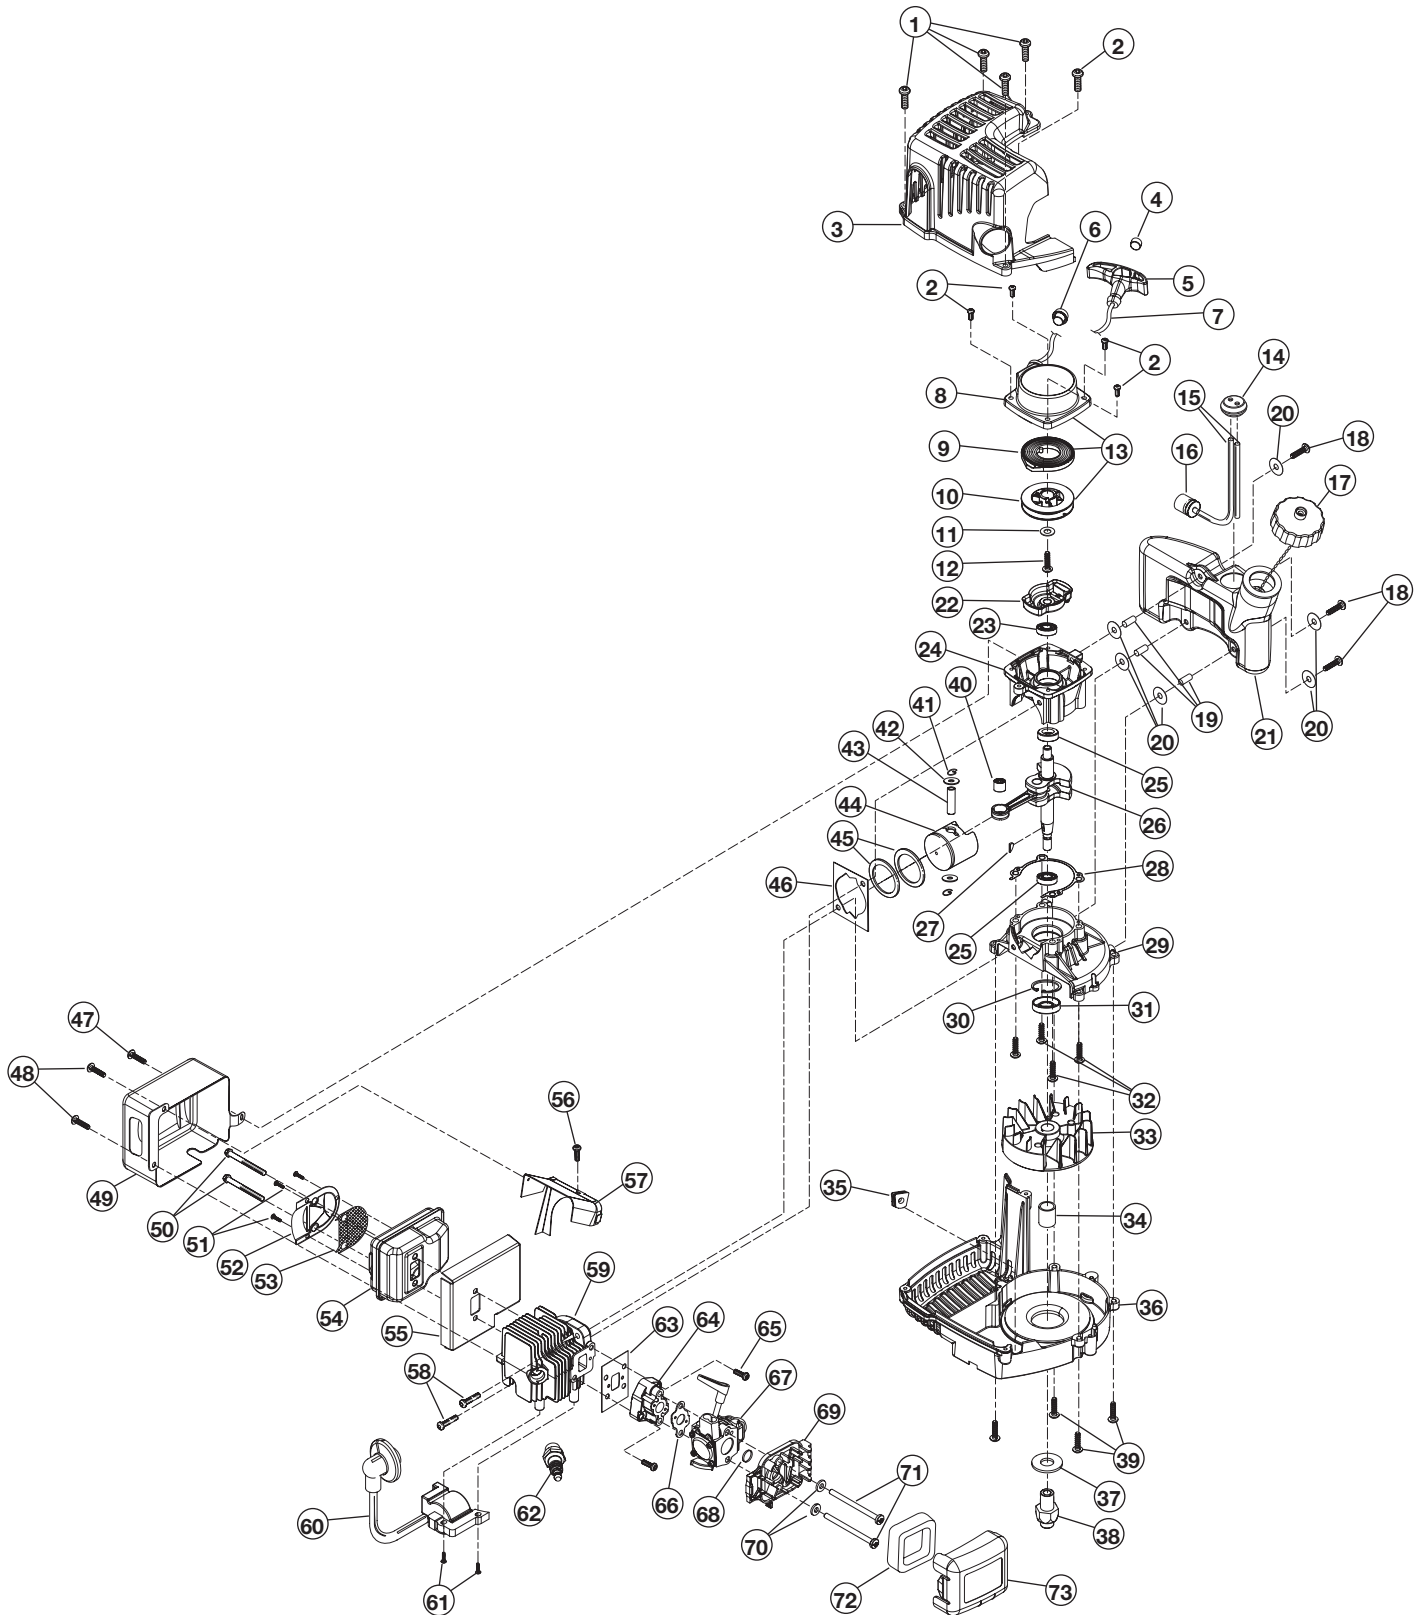

# ENGINE PARTS - MODEL 290r

## 2-CYCLE GAS BLOWER

PPN 41AR290G734

Part Numbers On Following Page

# ENGINE PARTS - MODEL 290r (cont.)

**IMPELLER HOUSING PARTS - MODEL 290r**  
**2-CYCLE GAS BLOWER**  
**PPN 41AR290G734**

<b>Item</b>	<b>Part No.</b>	<b>Description</b>
1	753-04591	Blower Handle
2	753-04186	Weldnut
3	753-04592	Spacer
4	753-04593	Upper Impeller Housing
5	753-04594	Blower Tube
6	791-182409	Washer
7	753-04595	Screw
8	791-181904	Handle Washer
9	791-683606	Handle Screw
10	753-04596	Impeller
11	753-04597	Washer
12	753-04598	Lock Washer
13	753-04599	Bolt
14	753-04600	Lower Impeller Housing
15	753-04601	Intake Deflector