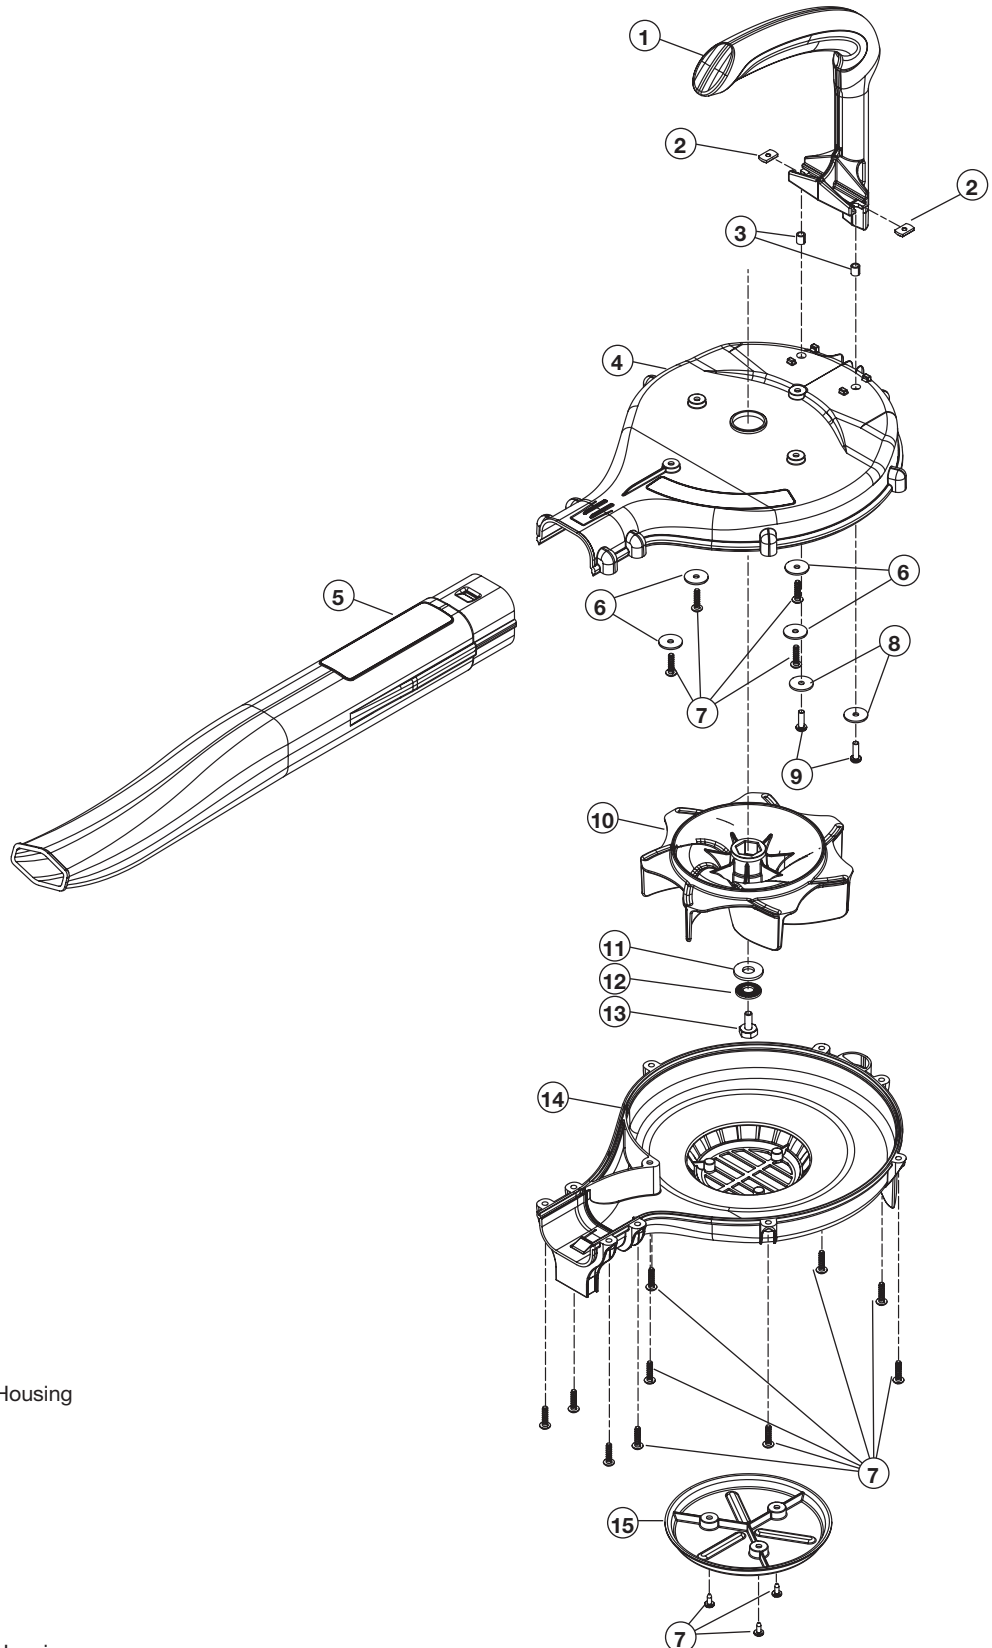

# ENGINE PARTS - MODEL 290r

## 2-CYCLE GAS BLOWER

PPN 41AR290G734

Part Numbers On Following Page

# ENGINE PARTS - MODEL 290r (cont.)

**IMPELLER HOUSING PARTS - MODEL 290r**  
**2-CYCLE GAS BLOWER**  
**PPN 41AR290G734**

<b>Item</b>	<b>Part No.</b>	<b>Description</b>
1	753-04591	Blower Handle
2	753-04186	Weldnut
3	753-04592	Spacer
4	753-04593	Upper Impeller Housing
5	753-04594	Blower Tube
6	791-182409	Washer
7	753-04595	Screw
8	791-181904	Handle Washer
9	791-683606	Handle Screw
10	753-04596	Impeller
11	753-04597	Washer
12	753-04598	Lock Washer
13	753-04599	Bolt
14	753-04600	Lower Impeller Housing
15	753-04601	Intake Deflector