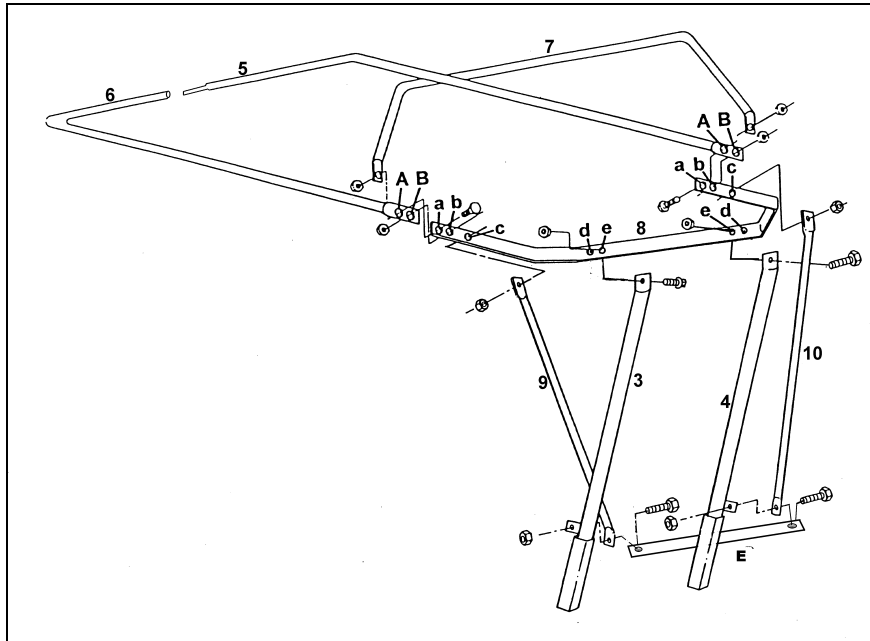

MTD Fast-Attach Sunshade Model #30134

PART #	KEY #	QTY	DESCRIPTION
30146	A	1	RECEIVER, RH
30147	B	1	RECEIVER, LH
30148	C	1	BRACKET, RECEIVER
30149	D	1	BRACKET, LOWER "L"
30150	E	1	CROSSBAR
9347	3	1	POST, RH
9348	4	1	POST, LH
30070	5	1	FRONT BOW (Tapered End)
30071	6	1	FRONT BOW
9290	7	1	TOP BOW
9291	8	1	REAR BOW
9349	9	1	BRACE, RH
9351	10	1	BRACE, LT
30081-W		1	COVER, VINYL
30151		1	HARDWARE PACKAGE (Contents listed below – HWP)
786	HWP	10	Bolt, 1/4" x 5/8"
730	HWP	10	LOCKNUT, 1/4"
784	HWP	6	BOLT, 5/16" X 3/4"
729	HWP	6	LOCKNUT, 5/16"
9904	HWP	1	PIN, CLEVIS 5/8" X 3"
6835	HWP	1	PIN, #28 HITCH

FIGURE 1

FIGURE 2