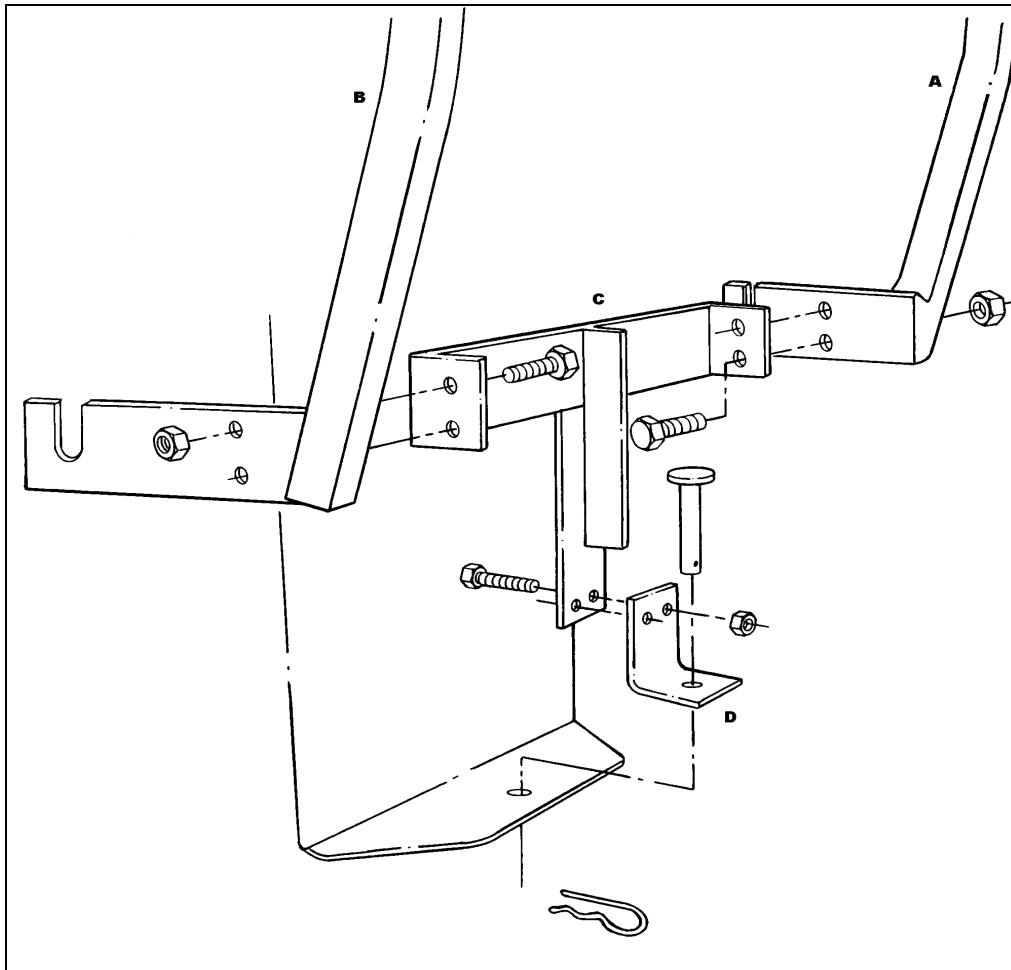

MTD Fast-Attach Sunshade Model #30134

PART #	KEY #	QTY	DESCRIPTION
30146	A	1	RECEIVER, RH
30147	B	1	RECEIVER, LH
30148	C	1	BRACKET, RECEIVER
30149	D	1	BRACKET, LOWER "L"
30150	E	1	CROSSBAR
9347	3	1	POST, RH
9348	4	1	POST, LH
30070	5	1	FRONT BOW (Tapered End)
30071	6	1	FRONT BOW
9290	7	1	TOP BOW
9291	8	1	REAR BOW
9349	9	1	BRACE, RH
9351	10	1	BRACE, LT
30081-W		1	COVER, VINYL
30151		1	HARDWARE PACKAGE (Contents listed below – HWP)
786	HWP	10	Bolt, 1/4" x 5/8"
730	HWP	10	LOCKNUT, 1/4"
784	HWP	6	BOLT, 5/16" X 3/4"
729	HWP	6	LOCKNUT, 5/16"
9904	HWP	1	PIN, CLEVIS 5/8" X 3"
6835	HWP	1	PIN, #28 HITCH

FIGURE 1

FIGURE 2