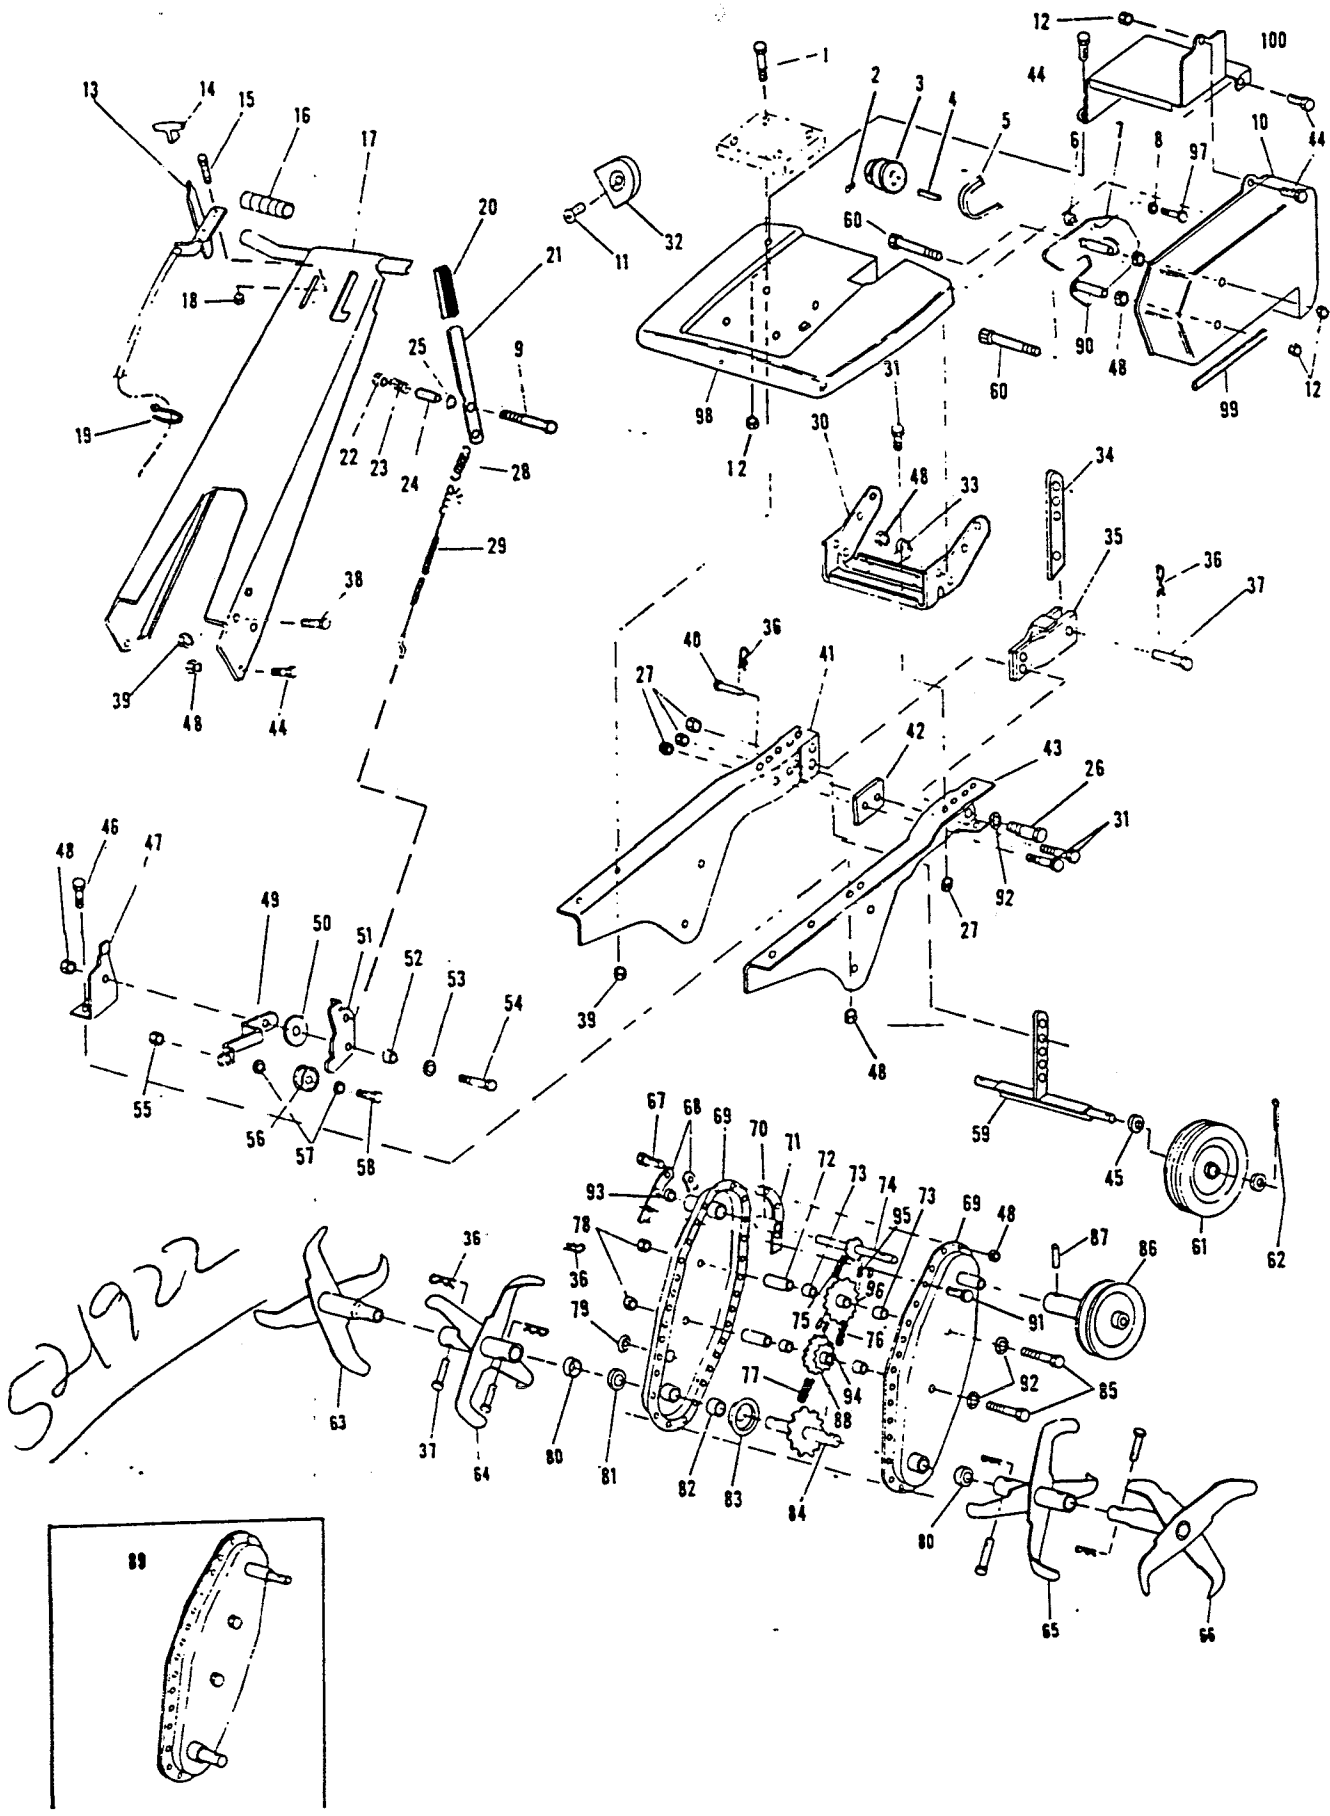

5 HP Chain Drive Tiller

3039B
(811-4548)

5 HP Chain Drive Tiller

3039B
(811-4548)

Parts List

Ref. No.	Part No.	Description	Ref. No.	Part No.	Description
1	150250	Bolt-Hex 5/16-18 x 11/2	51	463323	Plate-Idler Pivot
2	458844	Set Screw	52	467829	Spacer
3	420935	Pulley-Engine	53	461236	Washer 5/16
4	446757	Key	54	459909	Bolt-Hex 1/4-20 x 1
5	421321	Belt	55	715524	Nut-Locking 3/8-16 Jam
6	468678	Spacer	56	420745	Pulley Assembly-Idler
7	464206	Plate Assy-Belt Guide	57	461731	Washer-Flat
8	715094	Washer-Lock	58	715326	Bolt-Hex 3/8-16 x 1
9	450379	Bolt-1/4-20 x 1-3/4	59	773085	Wheel Bracket Assy
10	570002	Guard-Belt	60	450007	Bolt-1/4-20 x 3-1/4
11	120048	Screw-Muffler Deflector	61	498808	Wheel-Lug Tread
12	715078	Nut-Flange 1/4-20	62	317016	Cotter Pin
13	781419	Control-Throttle	63	786749	Tine Assy-R.H. Outer
14	744227	Knob-Red	64	786681	Tine Assy-R.H. Inner
15	458687	Screw-Hex 10-24 x 1/2	65	786665	Tine Assy-L.H. Inner
16	751032	Grip	66	786723	Tine Assy-L.H. Outer
17	570010	Panel Assembly	67	715052	Bolt-Hex 1/4-20 x 1/2
18	715334	Nut-Keps 10-24	68	426015	Strap-Nut Plate
19	110379	Cable Tie	69	432286	Weld Assy-Transmission
20	761585	Tip-Lever	70	423442	Bearing-Input
21	422188	Lever	71	762021	Gasket-Trans. Housing
22	451419	Nut-Flange 1/4-20	72	432922	Sleeve
23	775072	Spring	73	423434	Bearing
24	468801	Spacer	74	417469	Shaft Assy-Input
25	715409	Washer-Curved	75	425314	Chain-Roller No. 35
26	458968	Bolt-3/8-16 x 1-1/4	76	425421	Chain-Roller No. 420
27	715441	Nut-Twin Whizlock	77	425348	Chain-Roller No. 50
28	775155	Spring-Cable	78	715441	Nut-Keps 3/8-16
29	749523	Cable-Control	79	426379	Plug-Oil Fill
30	447011	Channel-Handle Support	80	762245	Cover-Tine Hub Seal
31	458968	Bolt-Whizlock 3/8-16 x 1	81	774547	Seal-Output Shaft
32	132142	Deflector-Muffler	82	423731	Bearing
33	447979	Clamp	83	468033	Spacer-Tine Shaft
34	435032	Drag Bar	84	417501	Shaft Assy-Output
35	772954	Drag Bracket Assy	85	458927	Bolt-3/8-16 x 2-3/4
36	715011	Hairpin Cotter	86	420968	Pulley-Transmission
37	489823	Pin-3/8 x 1-5/8 Clevis	87	314062	Pin-Roll
38	450437	Bolt-Hex 5/16-18 x 5/8	88	434662	Sprocket Assy-Lower
39	715490	Nut-Locking 5/16-18	89	432310	Trans. Assy
40	488940	Pin-1/2 x 1-1/4 Clevis	90	468686	Spacer
41	446955	Beam-Main Support R.H.	91	458943	Bolt-1/4-20 x 5/8 Thr. Frm.
42	468058	Spacer-Main Sup. Beam	92	461780	Washer-3/8 T-Lock
43	446930	Beam-Main Sup. L.H.	93	774695	Seal-Input Shaft
44	449587	Bolt-1/4-20 x 5/8	94	425124	Master Link-No. 420
45	461749	Washer	95	424903	Master Link-No. 35
46	715045	Bolt-Hex 1/4-20 x 3/4	96	434696	Spk. Assy-Upper
47	771006	Bracket-Idler Mtg.	97	150433	Bolt-1/4-20 x 2
48	715508	Nut-Locking 1/4-20	98	570028	Hood Tine
49	778415	Arm-Forward Idler	99	447177	Strip
50	462762	Washer-Flat	100	570630	Cover-Handle