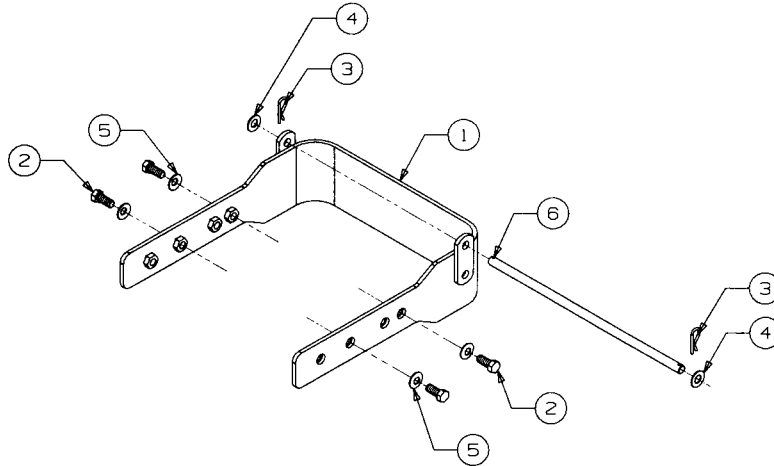

FRONT/REAR WEIGHT BRACKET

REF. NO.	PART NUMBER	DESCRIPTION	QTY
1	603-0234	Bracket, Weight	1
2	710-0505	Screw, Hex Cap, 7/16-14 X 1.0 Lg	4
3	714-0149B	Pin, Internal Cotter	2
4	736-0272	Washer, Flat, .510 X 1.0 X .06 Thk	2
5	736-0407	Washer, Bell, .45 X 1.0 X .062 Thk	4
6	747-3137	Rod, .50 Dia X 15.0 Lg	1
	NOTE:	Suitcase weights available only through Cub Cadet parts department. You can mount up to 4 suitcase weights on the weight bracket.	
	759-3388	Suitcase Weight, 42 Pounds	1 ea