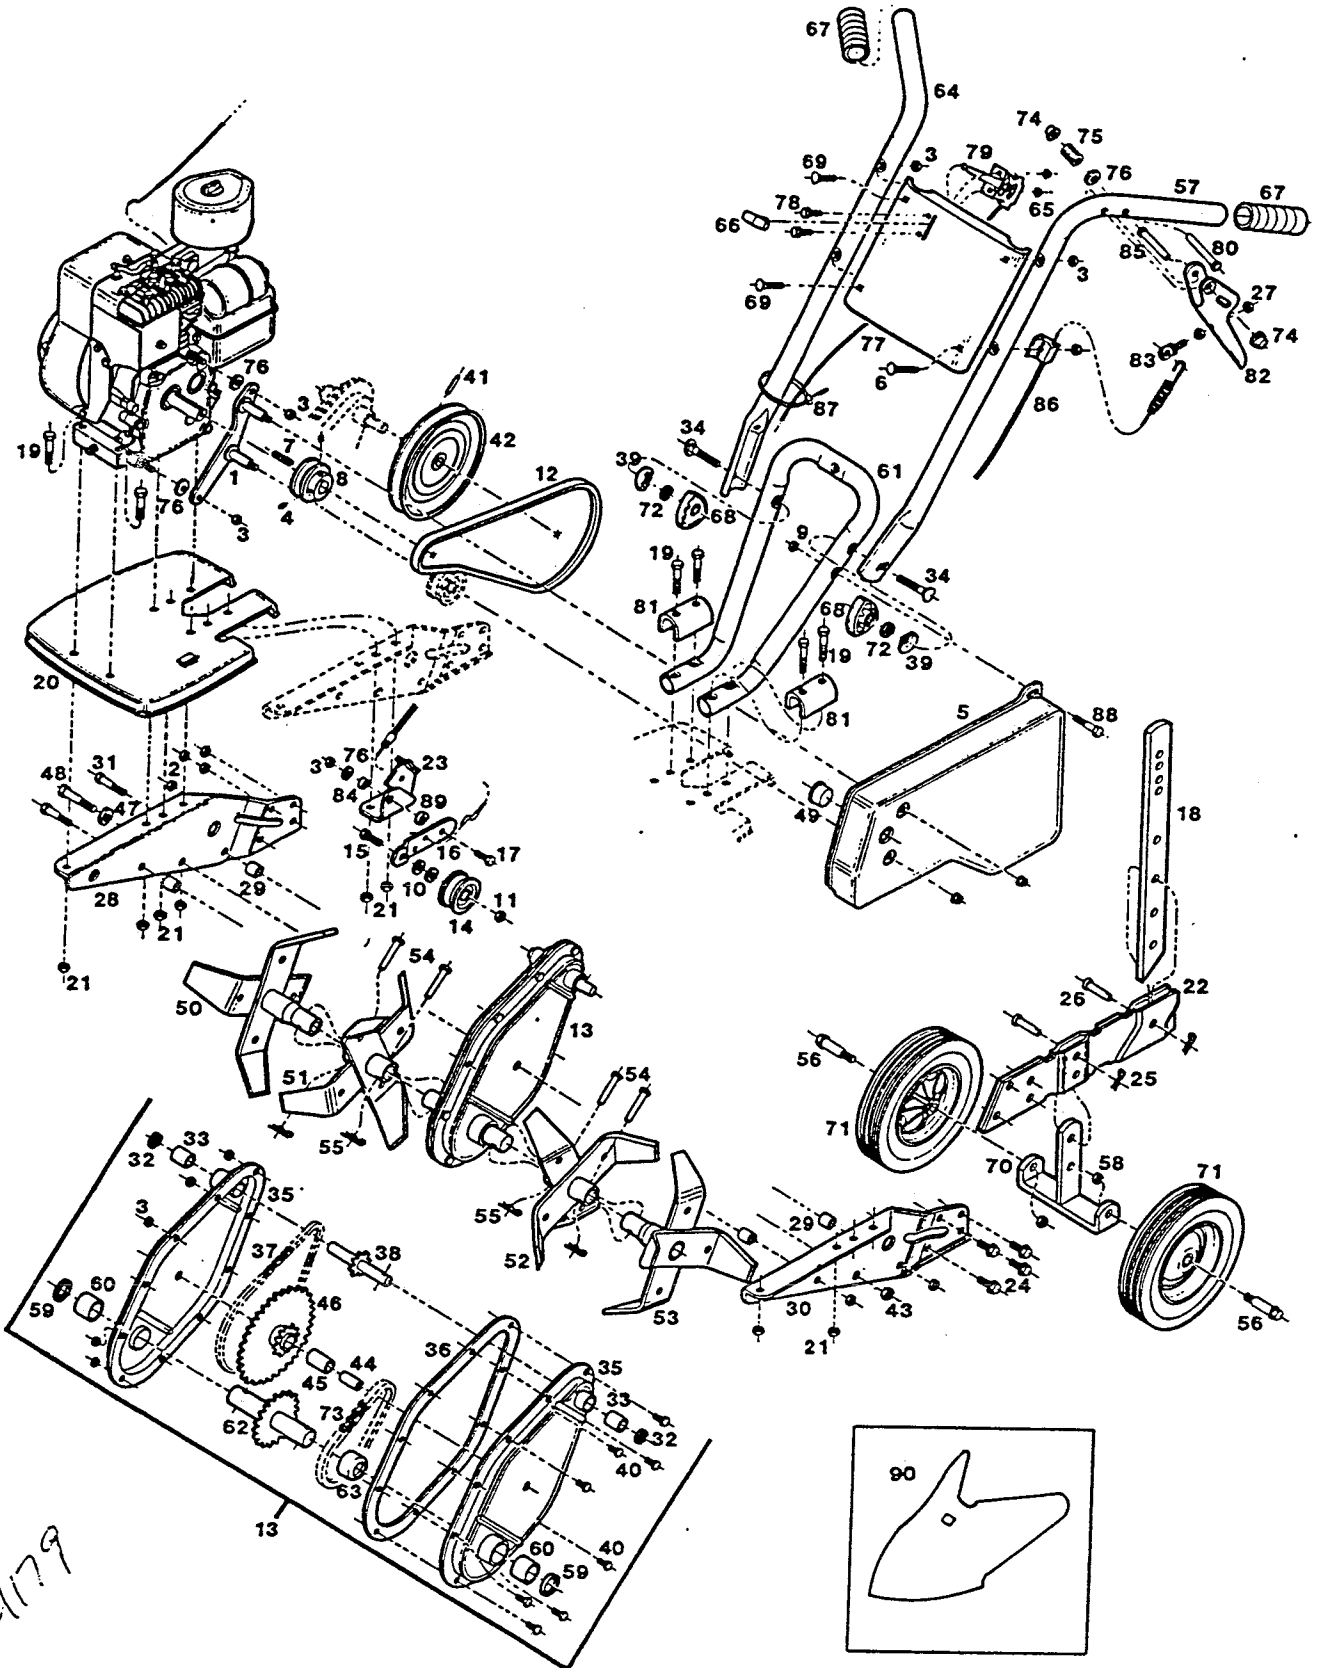

Model 31 GTE
Chain Drive
Green Thumb 3 Hp Mini Tiller

521179

**Model 31 GTE
Chain Drive
Green Thumb 3 HP Mini Tiller**

Ref. No.	Part No.	Description	Ref. No.	Part No.	Description
1	463687	Belt Guide Plate Assembly	47	461780	Washer - 3/8 T-Lock
2	452193	Nut - Hex 5/16-18 Whizlock	48	459032	Bolt - Hex 3/8-16 x 2-1/4
3	715508	Nut - Hex 1/4-20 Lock	49	156190	Cup - Shaft Cover
4	458844	Set Screw - Pulley	50	786640	Tine & Hub Assembly - R.H. Outer
5	570812	Belt Guard Assembly	51	786582	Tine & Hub Assembly - R.H. Inner
6	153932	Bolt-Carriage 1/4-20 x 1-3/4	52	786558	Tine & Hub Assembly - L.H. Inner
7	446369	Key - 3/16 Sq. x 1-1/4	53	786616	Tine & Hub Assembly - L.H. Outer
8	420935	Pulley - Engine	54	488965	Pin - Clevis 5/16 x 1-1/4
9	715078	Nut - Hex 1/4-20 Whizlock	55	490011	Hairpin Cotter
10	461731	Washer	56	153668	Bolt - Wheel
11	715524	Nut - Hex 3/8-16 Lock	57	731703	Handle - L.H.
12	421321	Belt	58	745086	Nut - Hex 3/8-16 Lock
13	432427	Transmission Assembly	59	774737	Seal - Oil, Output
14	420745	Idler Pulley Assembly	60	423632	Bearing - Output Shaft
15	715326	Bolt - Hex 3/8-16 x 1	61	555912	Yoke - Handle
16	779165	Arm - Idler	62	417725	Output Shaft Assembly
17	715045	Bolt - Hex 1/4-20 x 3/4	63	468249	Spacer - Tine Shaft
18	435289	Bar - Depth	64	731711	Handle - R.H.
19	460311	Bolt - Hex 5/16-18 x 1-3/4	65	715334	Nut - Hex 10-24 Keps
20	570796	Hood - Tine	66	744037	Knob - Throttle Control
21	715490	Nut - Hex 5/16-18 Lock	67	751032	Grip - Handle
22	771576	Bracket Assembly - Depth Bar	68	744284	Knob - Handle Retainer
23	772889	Bracket Assembly - Idler Mtg.	69	152363	Bolt - Carriage 1/4-20 x 1-1/4
24	459131	Bolt - Hex 5/16-18 x 1 Whizlock	70	771600	Bracket Assembly - Wheel
25	715011	Hairpin Cotter	71	498634	Wheel - 8"
26	489823	Pin - Clevis 3/8 x 1-5/8	72	461665	Washer - Lock 5/16
27	452615	Nut - Hex 1/4-20 Elastic	73	425397	Chain - Roller, No.420
28	446997	Beam - Main Support, R.H.	74	452128	Palnut - 1/4" Dia.
29	468256	Spacer - Beam	75	775130	Spring - Latch
30	446971	Beam - Main Support L.H.	76	460923	Washer - 1/4" Dia.
31	150433	Bolt - Hex 1/4-20 x 2	77	570838	Panel - Handle Bar
32	774760	Seal - Oil, Input	78	458687	Screw - Hex 10-24 x 1/2
33	423608	Bearing - Input Shaft	79	780296	Control - Throttle
34	151936	Bolt - Curved Head 5/16-18 x 2-1/4	80	489013	Pin - Clevis 1/4" Dia. x 1-3/4
35	432377	Weld Assembly - Transmission	81	432963	Sleeve - Yoke Mounting
36	762039	Gasket - Transmission Housing	82	731695	Lever - Control
37	425389	Chain - Roller, No. 42	83	450478	Bolt - Spade 1/4-20 x 3/4
38	417691	Input Shaft Assembly	84	468728	Spacer - Idler Arm
39	150201	Washer - Curved	85	489005	Pin - Clevis 1/4" x 1-1/2
40	715052	Bolt - Hex 1/4-20 x 1/2	86	530006	Control Cable
41	715193	Pin - Roll 3/16 x 1-1/4	87	110379	Cable Tie
42	419689	Pulley Assembly	88	450072	Bolt - Hex 1/4-20 x 1-1/2
43	715441	Nut - Hex 3/8-16 Whizlock	89	156174	Spacer
44	432971	Sleeve - Bearing			OPTIONAL ACCESSORY
45	423624	Bearing - Center Hub	90	465856	Furrowing Kit
46	434829	Sprocket & Hub Assembly			