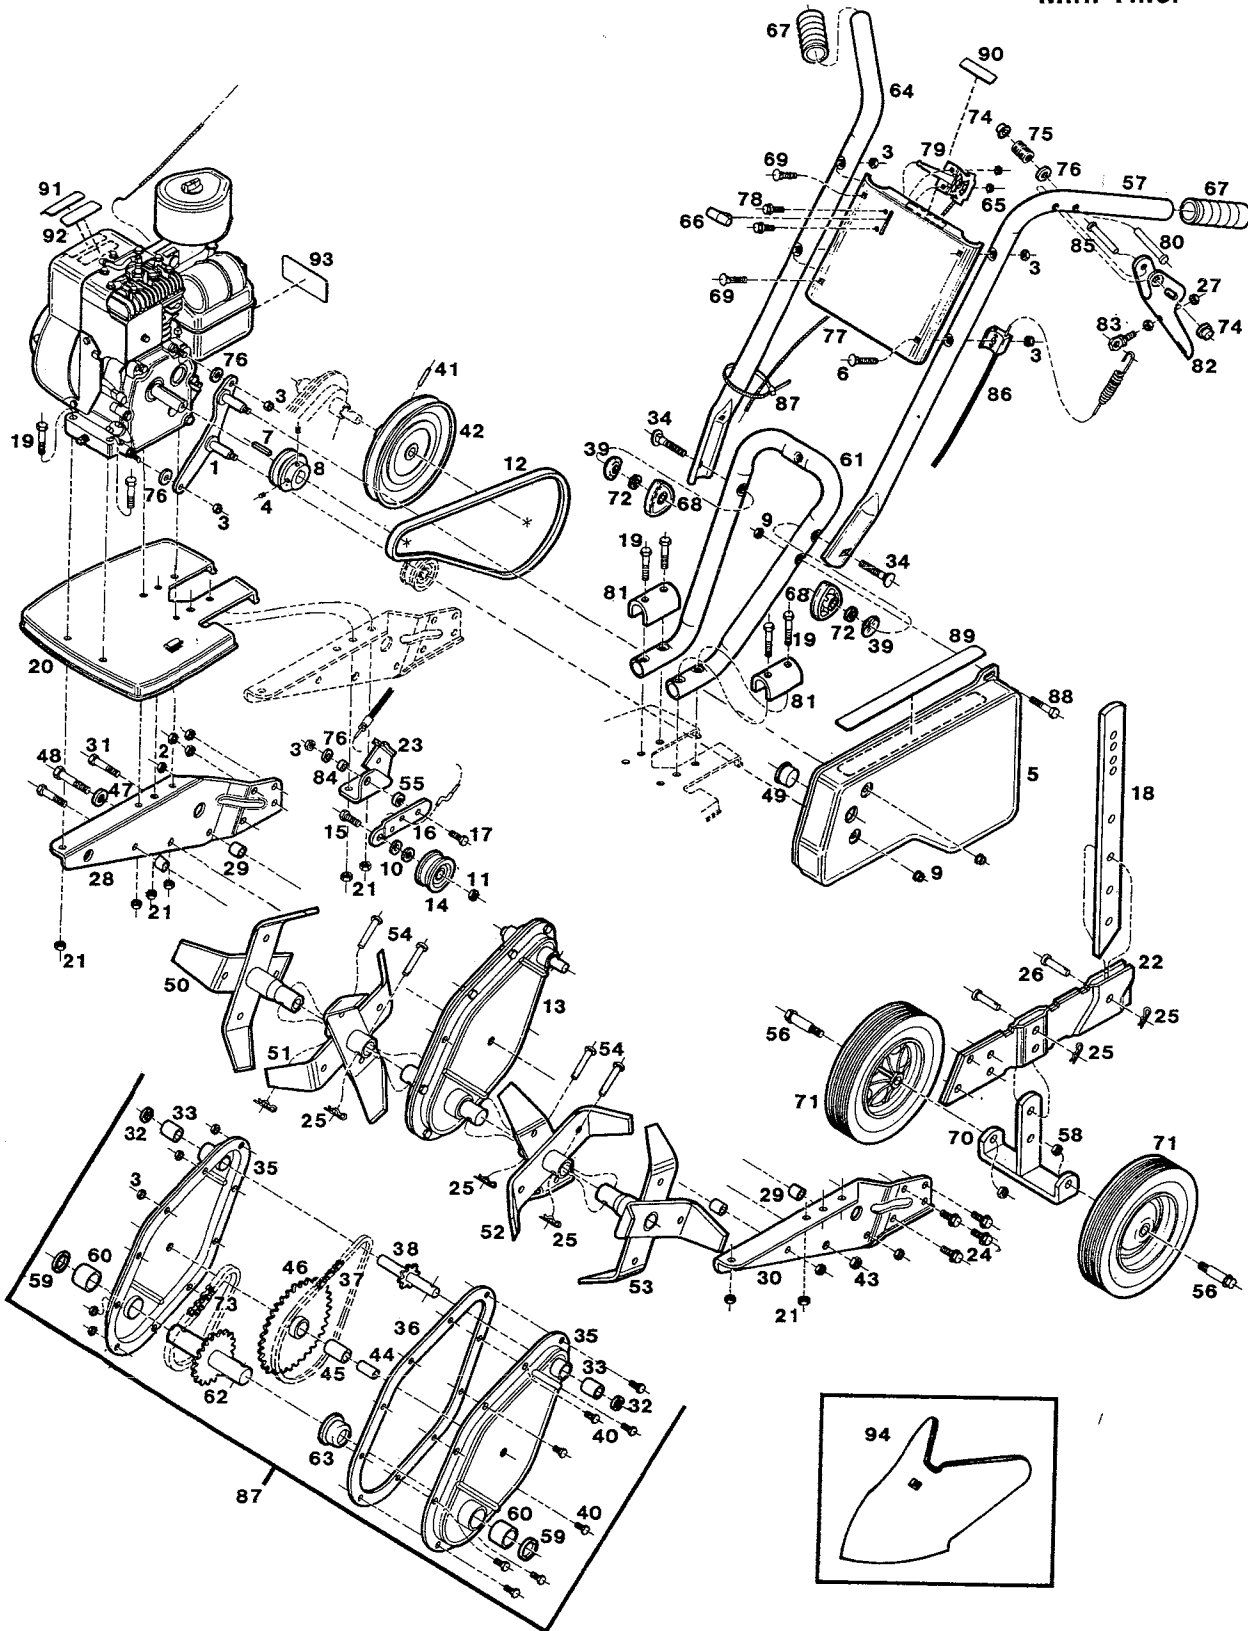

31 GT-F
Chain Drive
Green Thumb 3 Hp
Mini Tiller

**31 GT-F
Chain Drive
Green Thumb 3 HP
Mini Tiller**

Ref. No.	Part No.	Description	Ref. No.	Part No.	Description
1	463687	Belt Guide Plate Assembly	47	461780	Washer - 3/8 T-Lock
2	452193	Nut - Hex 5/16-18 Whizlock	48	459032	Bolt - Hex 3/8-16 x 2-1/4
3	715508	Nut - Hex 1/4-20 Lock	49	156190	Cup - Shaft Cover
4	458844	Set Screw - Pulley	50	786640	Tine & Hub Assembly - R.H. Outer
5	570812	Belt Guard Assembly	51	786582	Tine & Hub Assembly - R.H. Inner
6	153932	Bolt-Carriage 1/4-20 x 1-3/4	52	786558	Tine & Hub Assembly - L.H. Inner
7	446369	Key - 3/16 Sq. x 1-1/4	53	786616	Tine & Hub Assembly - L.H. Outer
8	420935	Pulley - Engine	54	488965	Pin - Clevis 5/16 x 1-1/4
9	715078	Nut - Hex 1/4-20 Whizlock	55	156174	Spacer
10	461731	Washer	56	153668	Bolt - Wheel
11	715524	Nut - Hex 3/8-16 Lock	57	731703	Handle - L.H.
12	421321	Belt	58	745086	Nut - Hex 3/8-16 Lock
13	432427	Transmission Assembly	59	774737	Seal - Oil, Output
14	420745	Idler Pulley Assembly	60	423632	Bearing - Output Shaft
15	715326	Bolt - Hex 3/8-16 x 1	61	555912	Yoke - Handle
16	779165	Arm - Idler	62	417725	Output Shaft Assembly
17	715045	Bolt - Hex 1/4-20 x 3/4	63	468249	Spacer - Tine Shaft
18	435289	Bar - Depth	64	731711	Handle - R.H.
19	460311	Bolt - Hex 5/16-18 x 1-3/4	65	715334	Nut - Hex 10-24 Keps
20	570796	Hood - Tine	66	744037	Knob - Throttle Control
21	715490	Nut - Hex 5/16-18 Lock	67	751032	Grip - Handle
22	771576	Bracket Assembly - Depth Bar	68	744284	Knob - Handle Retainer
23	772889	Bracket Assembly - Idler Mtg.	69	152363	Bolt - Carriage 1/4-20 x 1-1/4
24	459131	Bolt - Hex 5/16-18 x 1 Whizlock	70	771600	Bracket Assembly - Wheel
25	715011	Hairpin Cotter	71	041772	Wheel - 8"
26	489823	Pin - Clevis 3/8 x 1-5/8	72	461665	Washer - Lock 5/16
27	452615	Nut - Hex 1/4-20 Elastic	73	425397	Chain - Roller, No.420
28	446997	Beam - Main Support, R.H.	74	452128	Palnut - 1/4" Dia.
29	468256	Spacer - Beam	75	775130	Spring - Latch
30	446971	Beam - Main Support L.H.	76	460923	Washer - 1/4" Dia.
31	150433	Bolt - Hex 1/4-20 x 2	77	574392	Panel - Handle Bar
32	774760	Seal - Oil, Input	78	458687	Screw - Hex 10-24 x 1/2
33	423608	Bearing - Input Shaft	79	530220	Control - Throttle
34	151936	Bolt - Curved Head 5/16-18 x 2-1/4	80	489013	Pin - Clevis 1/4" Dia. x 1-3/4
35	432377	Weld Assembly - Transmission	81	432963	Sleeve - Yoke Mounting
36	762039	Gasket - Transmission Housing	82	731695	Lever - Control
37	425389	Chain - Roller, No. 42	83	450478	Bolt - Spade 1/4-20 x 3/4
38	417691	Input Shaft Assembly	84	468728	Spacer - Idler Arm
39	150201	Washer - Curved	85	489005	Pin - Clevis 1/4" x 1-1/2
40	715052	Bolt - Hex 1/4-20 x 1/2	86	530188	Control Cable
41	715193	Pin - Roll 3/16 x 1-1/4	87	110379	Cable Tie
42	419689	Pulley Assembly	88	450072	Bolt - Hex 1/4-20 x 1-1/2
43	715441	Nut - Hex 3/8-16 Whizlock	89	551648	Decal - Caution
44	432971	Sleeve - Bearing	90	551689	Decal - Control
45	423624	Bearing - Center Hub	91	551713	Decal - Hand Placement
46	434829	Sprocket & Hub Assembly	92	551846	Decal - Caution Disengage
			93	552398	Decal - Tine Warning