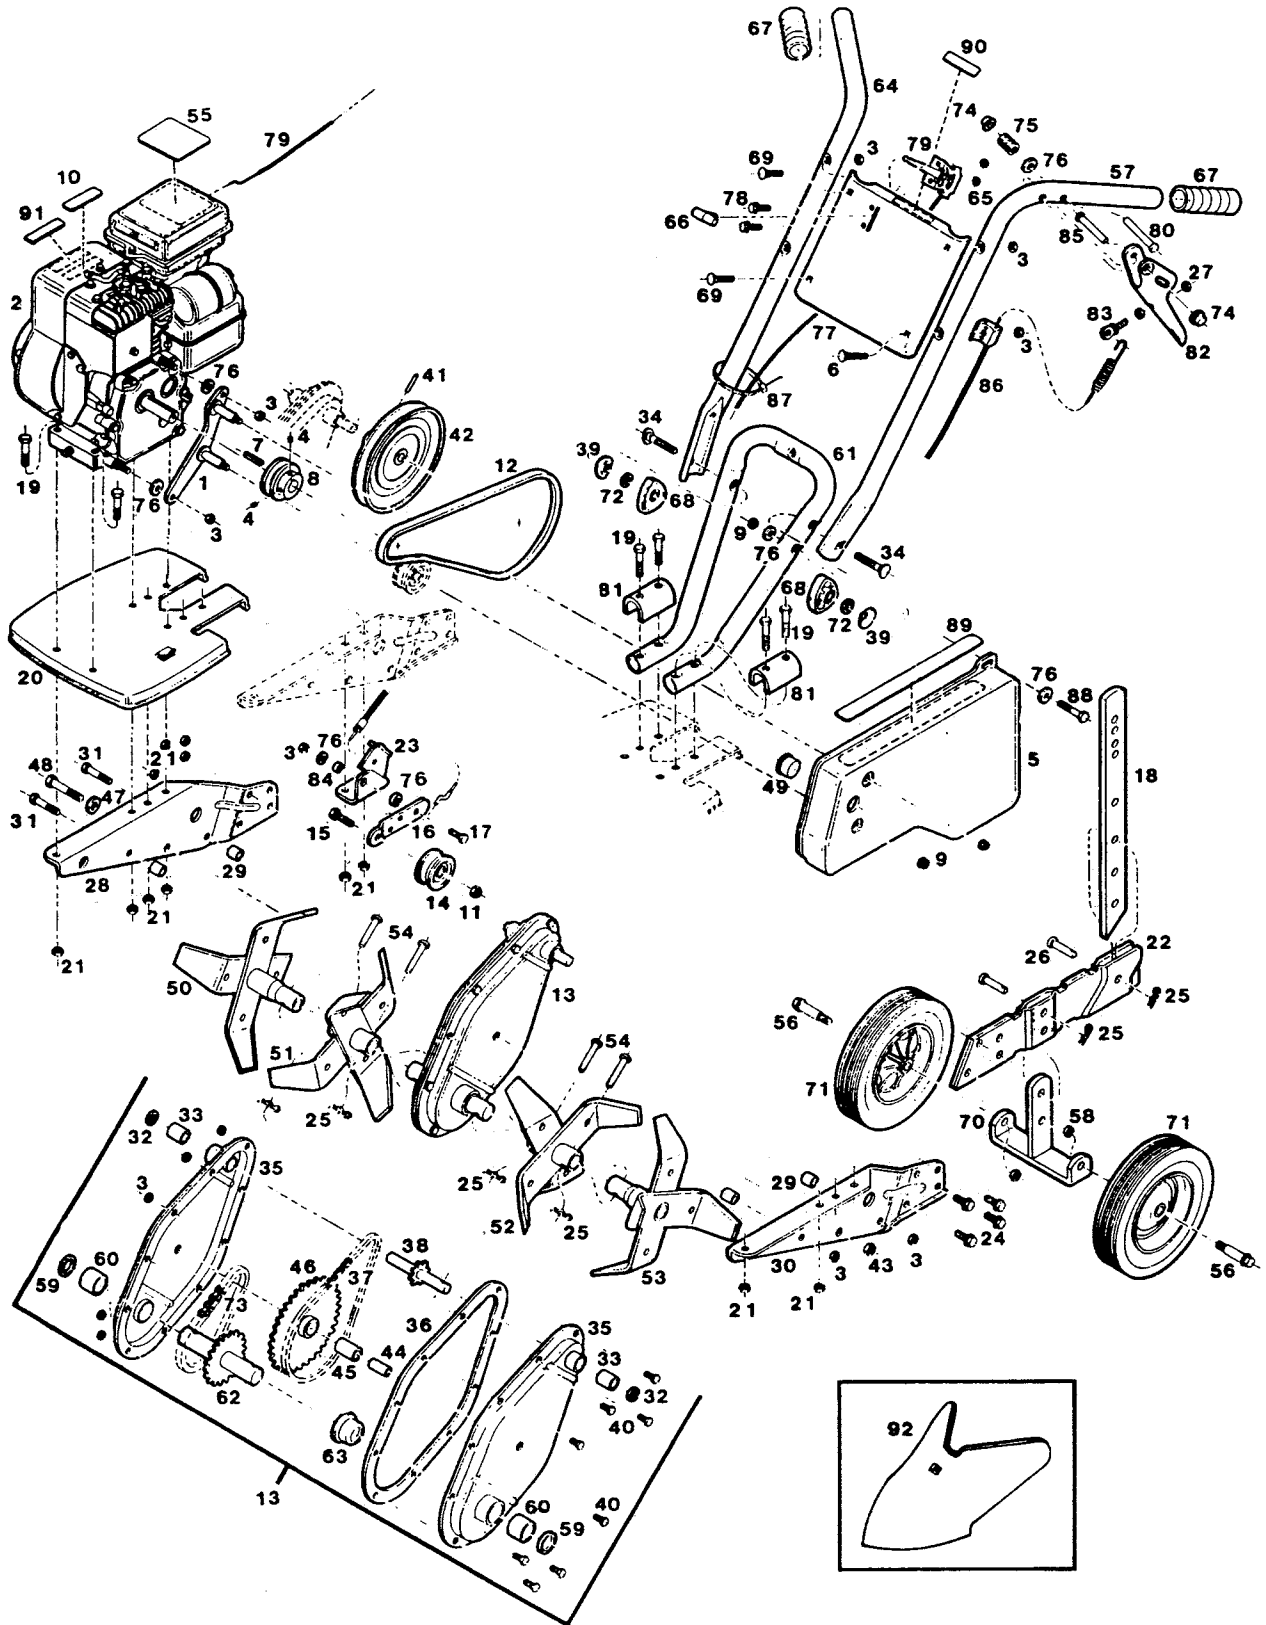

MODEL 31LCL
3.5 HP Front-Tine Tiller

S/N 522467
 O/M 542161
 E/M 082107
 P/B 591164

**MODEL 31LCL
3.5 HP Front-Tine Tiller**

Ref. No.	Part No.	Description	Ref. No.	Part No.	Description
1	463687	Belt Guide Plate Assembly	47	461780	Washer - lock 3/8 int tooth
2	*	Engine - 3.5 HP	48	459032	Bolt - Hex 3/8-16 x 2-1/4
3	715508	Nut - Hex 1/4-20 Lock	49	781625	Cup - Shaft Cover
4	315093	Set Screw - Pulley	50	786640	Tine & Hub Assembly - R.H. Outer
5	570036	Belt Guard	51	786582	Tine & Hub Assembly - R.H. Inner
6	153932	Bolt-Carriage 1/4-20 x 1-3/4	52	786558	Tine & Hub Assembly - L.H. Inner
7	446369	Key - 3/16 Sq. x 1-1/4	53	786616	Tine & Hub Assembly - L.H. Outer
8	618744	Pulley - Engine	54	488965	Pin - Clevis 5/16 x 1-1/4
9	715078	Nut - Hex 1/4-20 Whiz	55	551655	Decal-Tine Warning
10	551846	Decal-Caution Disengage	56	153668	Bolt - Wheel
11	715524	Nut - Hex 3/8-16 Lock	57	731703	Handle - L.H.
12	421321	Belt	58	715086	Nut - Hex 3/8-16 Lock
13	432427	Transmission Assembly	59	774760	Seal - Oil, Output large
14	672923	Idler Pulley	60	423632	Bearing - Output Shaft
15	457176	Bolt - Hex 3/8-16 x 1-1/4	61	555912	Yoke - Handle
16	779165	Arm - Idler	62	417725	Shaft - Output w/Sprocket
17	715045	Bolt - Hex 1/4-20 x 3/4	63	468249	Spacer - Tine Shaft
18	435289	Bar - Depth	64	731711	Handle - R.H.
19	460311	Bolt - Hex 5/16-18 x 1-3/4	65	715334	Nut - Hex 10-24 Keps
20	570077	Hood - Tine	66	744037	Knob - Throttle Control
21	715490	Nut - Hex 5/16-18 Lock	67	751032	Grip - handle
22	771576	Bracket Assembly - Depth Bar	68	744284	Knob - Handle Retainer
23	772889	Bracket Assembly - Idler Mtg.	69	152363	Bolt - Carriage 1/4-20 x 1-1/4
24	459131	Bolt - Hex 5/16-18 x 1 Whizlock	70	771600	Bracket Assembly - Wheel
25	715011	Hairpin Cotter	71	041772	Wheel - 8"
26	616532	Pin - Clevis 3/8 x 1-3/4	72	153510	Washer - Lock 5/16
27	452615	Nut - Hex 1/4-20 Nylok	73	425397	Chain - Roller, No. 420
28	446914	Beam - Main Support R.H.	74	452128	Pinut - 1/4" Dia.
29	468256	Spacer - Beam	75	775130	Spring - Latch
30	446898	Beam - Main Support L.H.	76	615690	Washer - 1/4" Dia.
31	153874	Bolt - Hex 1/4-20 x 2-1/4	77	574376	Panel - Handle Bar
32	774737	Seal - Input Shaft, small	78	458687	Screw - Hex 10-24 x 1/2
33	423608	Bearing - Input Shaft	79	530626	Control - Throttle
34	151936	Bolt - Curved Head 5/16-18 x 2-1/4	80	489013	Pin - Clevis 1/4" Dia. x 1-3/4
35	590026	Transmission-Half w/Bearings	81	432963	Sleeve - Yoke Mounting
36	762039	Gasket - Transmission Housing	82	731695	Lever - Control
37	425389	Chain - Roller, No.42	83	450478	Bolt - Spade 1/4-20 x 3/4
38	417691	Input Shaft Assembly	84	616789	Spacer - Idler Arm
39	150201	Washer - Curved	85	489005	Pin - Clevis 1/4" x 1-1/2
40	380709	Bolt - Hex 1/4-20 x 1/2 flange	86	530188	Control Cable
41	715193	Pin - Roll 3/16 x 1-1/4	87	110379	Cable Tie
42	584722	Pulley Assembly	88	450072	Bolt - Hex 1/4-20 x 1-1/2
43	715441	Nut - Hex 3/8-16 Whizlock	89	551648	Decal - Caution/Operation
44	432971	Sleeve - Bearing	90	551689	Decal - Control
45	423624	Bearing - Center Hub	91	402016	Decal - Hand Placement
46	434829	Sprocket & Hub Assembly			
					OPTIONAL ACCESSORY
			92	465856	Furrowing Kit