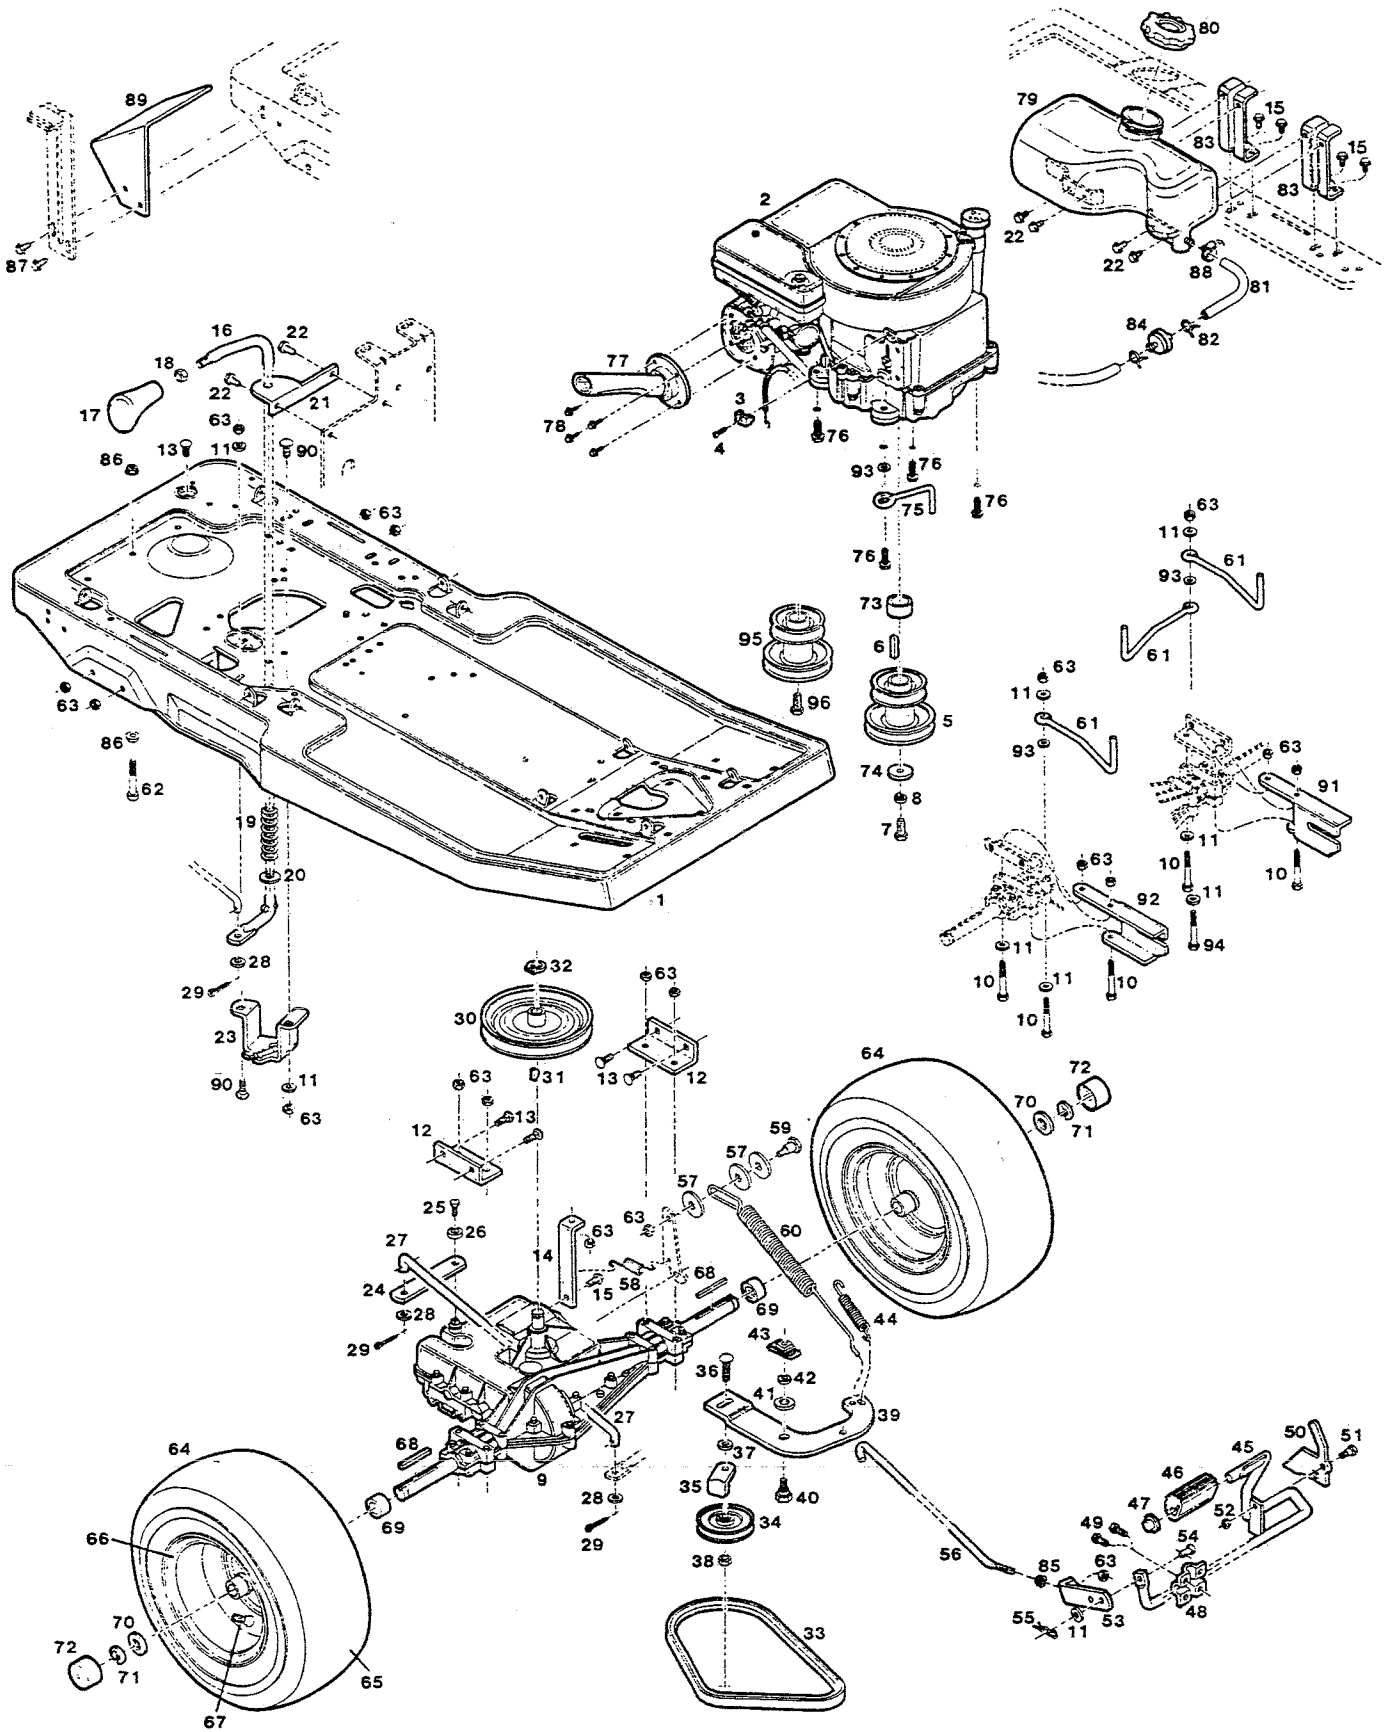

MODEL: 340-N

S/N 237582
P/L 082890
O/M 189936

MODEL 340 CHASSIS

Index No.	Part No.	Description	Index No.	Part No.	Description
1	019265	Frame - main	50	017491	Lever - parking brake
2	*	Engine - 10.5 HP	51	159996	Bolt - shoulder 1/4-20 x 7/16
3	159269	Clamp - throttle cable	52	616375	Nut - hex lock 1/4-20
4	159277	Screw - cable clamp	53	014878	Clip - clutch rod
5	099200	Pulley - engine, double	54	157263	Pin - clevis 5/16
6	382069	Key - pulley 1/4 square x 2-1/2	55	715011	Hairpin cotter
7	615963	Bolt - hex 7/16-20 x 2	56	099234	Rod - clutch
8	311068	Washer - split lock 7/16	57	461236	Washer - flat 1/2
9	**	Transaxle - 5 speed (Foote Model 4360-61)	58	179267	Spring - brake return
10	158154	Bolt - hex 5/16-18 x 2-3/4	59	156588	Bolt - shoulder 5/16-18 x 1-1/4
11	715185	Washer - flat 5/16	60	179481	Spring - brake
12	016717	Bracket - transaxle	61	179754	Guide - belt
13	158907	Bolt - carriage 5/16-18 x 5/8	62	312306	Bolt - hex 5/16-18 x 2-1/2
14	091272	Brace - transaxle	63	310151	Nut - hex 5/16-18 nylok
15	159228	Bolt - hex taptite 5/16-18 x 3/4	64	043196	Wheel - rear, with tire & rim
16	087338	Lever - transmission shift	65	042408	Tire - rear 16 x 6.50 tubeless
17	112664	Knob - shift lever	66	043212	Rim - rear wheel
18	615625	Nut - hex jam 1/2-13	67	136291	Stem - valve w/cap
19	136739	Spring - shift lever	68	446617	Key - rear wheel 3/16 square x 2-1/2
20	156075	Washer - flat 1/2	69	179564	Spacer - wheel
21	014902	Support - shift lever	70	158188	Washer - flat 3/4
22	164998	Bolt - hex taptite 1/4-20 x 1/2	71	316513	Ring - retainer
23	179325	Support - shift lever, with detent	72	112409	Cap - hub, rear wheel
24	099663	Lever - shift, on transaxle	73	159715	Spacer - engine pulley
25	157982	Bolt - hex 1/4-28 x 3/4	74	158253	Washer - pilot
26	157792	Washer - flat, special	75	099317	Guide - belt
27	087320	Rod - connecting, shift levers	76	157891	Bolt - hex taptite 3/8-16 x 1
28	715417	Washer - flat 7/16	77	179994	Pipe - exhaust
29	317016	Pin - cotter 1/8 x 1	78	159574	Screw - hex slotted #8-32 x 9/16
30	099218	Pulley - transaxle	79	114496	Tank - fuel
31	615534	Key - woodruff #9	80	115473	Cap - fuel tank
32	170035	Ring - retaining	81	115048	Hose - fuel line 21.5
33	136705	Belt - transaxle drive	82	303859	Clamp - fuel line
34	109645	Pulley - idler	83	015263	Support - fuel tank
35	015198	Retainer - belt	84	432625	Filter - fuel
36	158444	Bolt - carriage 3/8-16 x 2	85	150136	Nut - hex keps 5/16-18
37	158345	Washer - flat 3/8	86	157610	Nut - hex flange 5/16-18
38	451195	Nut - hex 3/8-16 nylok	87	158089	Screw - hex taptite 1/4-20 x 1/2
39	173500	Arm - idler pulley	88	162404	Clamp - fuel line
40	157479	Bolt - shoulder 5/16-18 x 5/8	89	018689	Shield - heat
41	159756	Washer - flat 5/8	90	313510	Bolt - carriage 5/16-18 x 3/4
42	158212	Washer - flat 5/16	91	019588	Bracket - deck hanger LH
43	159764	Clip - tinnerman	92	019638	Bracket - deck hanger RH
44	109637	Spring - idler tension	93	152975	Washer - lock ext tooth 5/16
45	018671	Pedal - clutch/brake	94	312165	Bolt - hex 5/16-18 x 3-1/2
46	112938	Pad - pedal, rubber	95	095282	Pulley - engine, double w/key
47	159905	Retainer - push-on	96	166626	Bolt - hex 7/16-20 x 2-1/2
48	016469	Bracket - pedal	--	042465	Tube - rear tire (optional)
49	159483	Bolt - hex tap 5/16-18 x 1/2	--	393736	Sealant - tire 16 oz. bottle
			--	393744	Sealant - tire 32 oz. bottle

*Contact Engine Manufacturer's authorized service dealer for parts and warranty.

**Contact Foote (Dana Corporation) authorized service dealer or distributor for parts and warranty.

S/N 237582
P/L 082890
O/M 189936