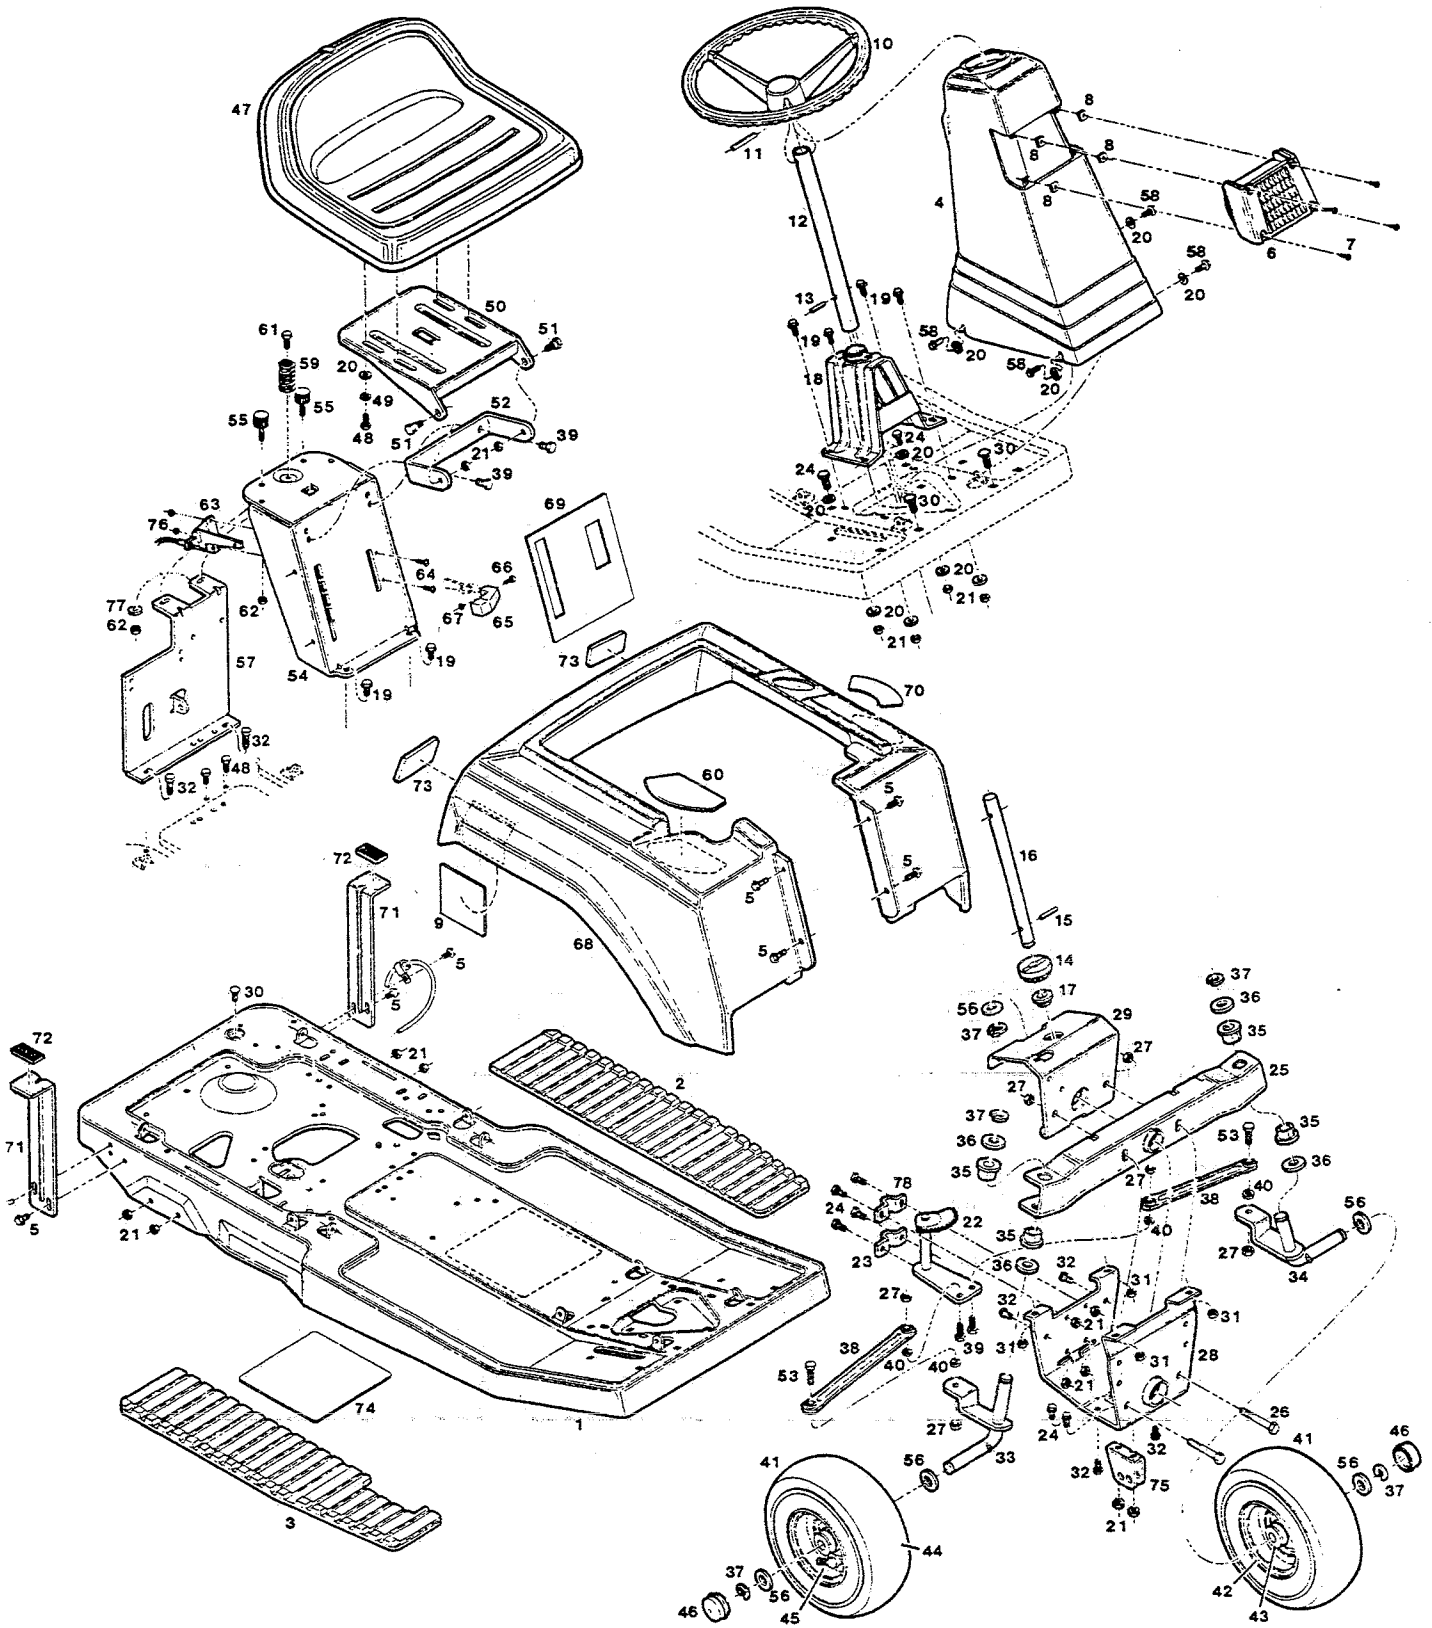

MODEL: 340-N

S/N 237582
P/L 082890
O/M 189936

MODEL 340 MAIN FRAME

Index No.	Part No.	Description	Index No.	Part No.	Description
1	019265	Frame - main	42	043211	Rim - front wheel
2	114058	Pad - footrest LH	43	162313	Bearing - wheel
3	114041	Pad - footrest RH	44	042382	Tire - front 11x4.00 tubeless
4	112888	Console - steering column	45	136291	Stem - valve w/cap
5	158089	Screw - hex taptite 1/4-20 x 1/2	46	112409	Cap - hub, front wheel
6	175802	Lens - headlight w/reflector	47	115458	Seat
7	158865	Screw - taptite #6 x 1/2	48	450346	Bolt - hex 5/16-18 x 3/4
8	162263	Clip - Tinnerman	49	311118	Washer - split lock
9	006874	Decal - heat reflective	50	019091	Plate - seat mount
10	113266	Wheel - steering	51	157503	Bolt - shoulder 5/16-18 x 5/8
11	159178	Pin - roll 1/4 x 2-1/4	52	014928	Bracket - seat plate
12	087346	Shaft - steering	53	153015	Bolt - hex 3/8-16 x 1
13	162065	Pin - spiral 3/16 x 1-1/4	54	023741	Support - seat
14	172429	Pinion - steering	55	115154	Bumper - seat
15	314088	Pin - roll 1/4 x 1-1/4	56	164921	Washer - flat 5/8
16	087676	Shaft - steering pinion	57	023740	Support - seat & shift lever
17	162255	Bearing - steering shaft	58	153601	Bolt - hex tap 1/4-20 x 3/4
18	020040	Support - steering shaft	59	089995	Spring - seat
19	159780	Bolt - hex wash hd 5/16-18 x 5/8	60	797571	Decal - gear selection
20	715185	Washer - flat 5/16	61	715052	Screw - hex taptite 1/4-20 x 1/2
21	310151	Nut - hex 5/16-18 nylok	62	452615	Nut - hex 1/4-20 nylok
22	172304	Shaft - steering w/sector gear	63	052720	Control - throttle w/cable
23	173054	Clamp - steering shaft	64	158451	Screw - pan hd. 10-24 x 5/8
24	450437	Bolt - hex 5/16-18 x 5/8	65	112730	Knob - throttle control
25	019869	Axle - front Includes 33, 34, 35, 36 & 37	66	159335	Screw - pan head #8-32 x 3/8
26	450767	Bolt - hex 3/8-16 x 2-3/4	67	159244	Nut - hex #8-32
27	451195	Nut - hex 3/8-16 nylok	68	099382	Fender - rear
28	021956	Bracket - axle	69	792895	Decal - controls
29	016691	Bracket - axle	70	007682	Decal - blade engagement
30	158907	Bolt - carriage 5/16-18 x 5/8	71	015271	Support - fender
32	159483	Bolt - hex self tap 5/16-18 x 1/2	72	446799	Pad - bumper
33	019885	Spindle - steering, with arm RH	73	114850	Reflector - rear, red
34	019877	Spindle - steering, with arm LH	74	796391	Decal - console
35	113332	Bearing - spindle	75	016667	Bracket - deck drawbar
36	158048	Washer - flat 5/8	76	452318	Nut - hex 10-24 nylok
37	715128	Ring - retaining	77	615690	Washer - flat 1/4
38	099622	Tie Rod - steering	78	023927	Clamp - steering shaft
39	158642	Bolt - hex 3/8-16 x 1	--	042473	Tube - front tire (optional)
40	150185	Washer - split lock 3/8	--	393736	Sealant - tire 16 oz. bottle
41	043192	Wheel - front w/tire & bearings	--	393744	Sealant - tire 32 oz. bottle
			--	115303	Cover - vinyl, rider

S/N 237582
P/L 082890
O/M 189936