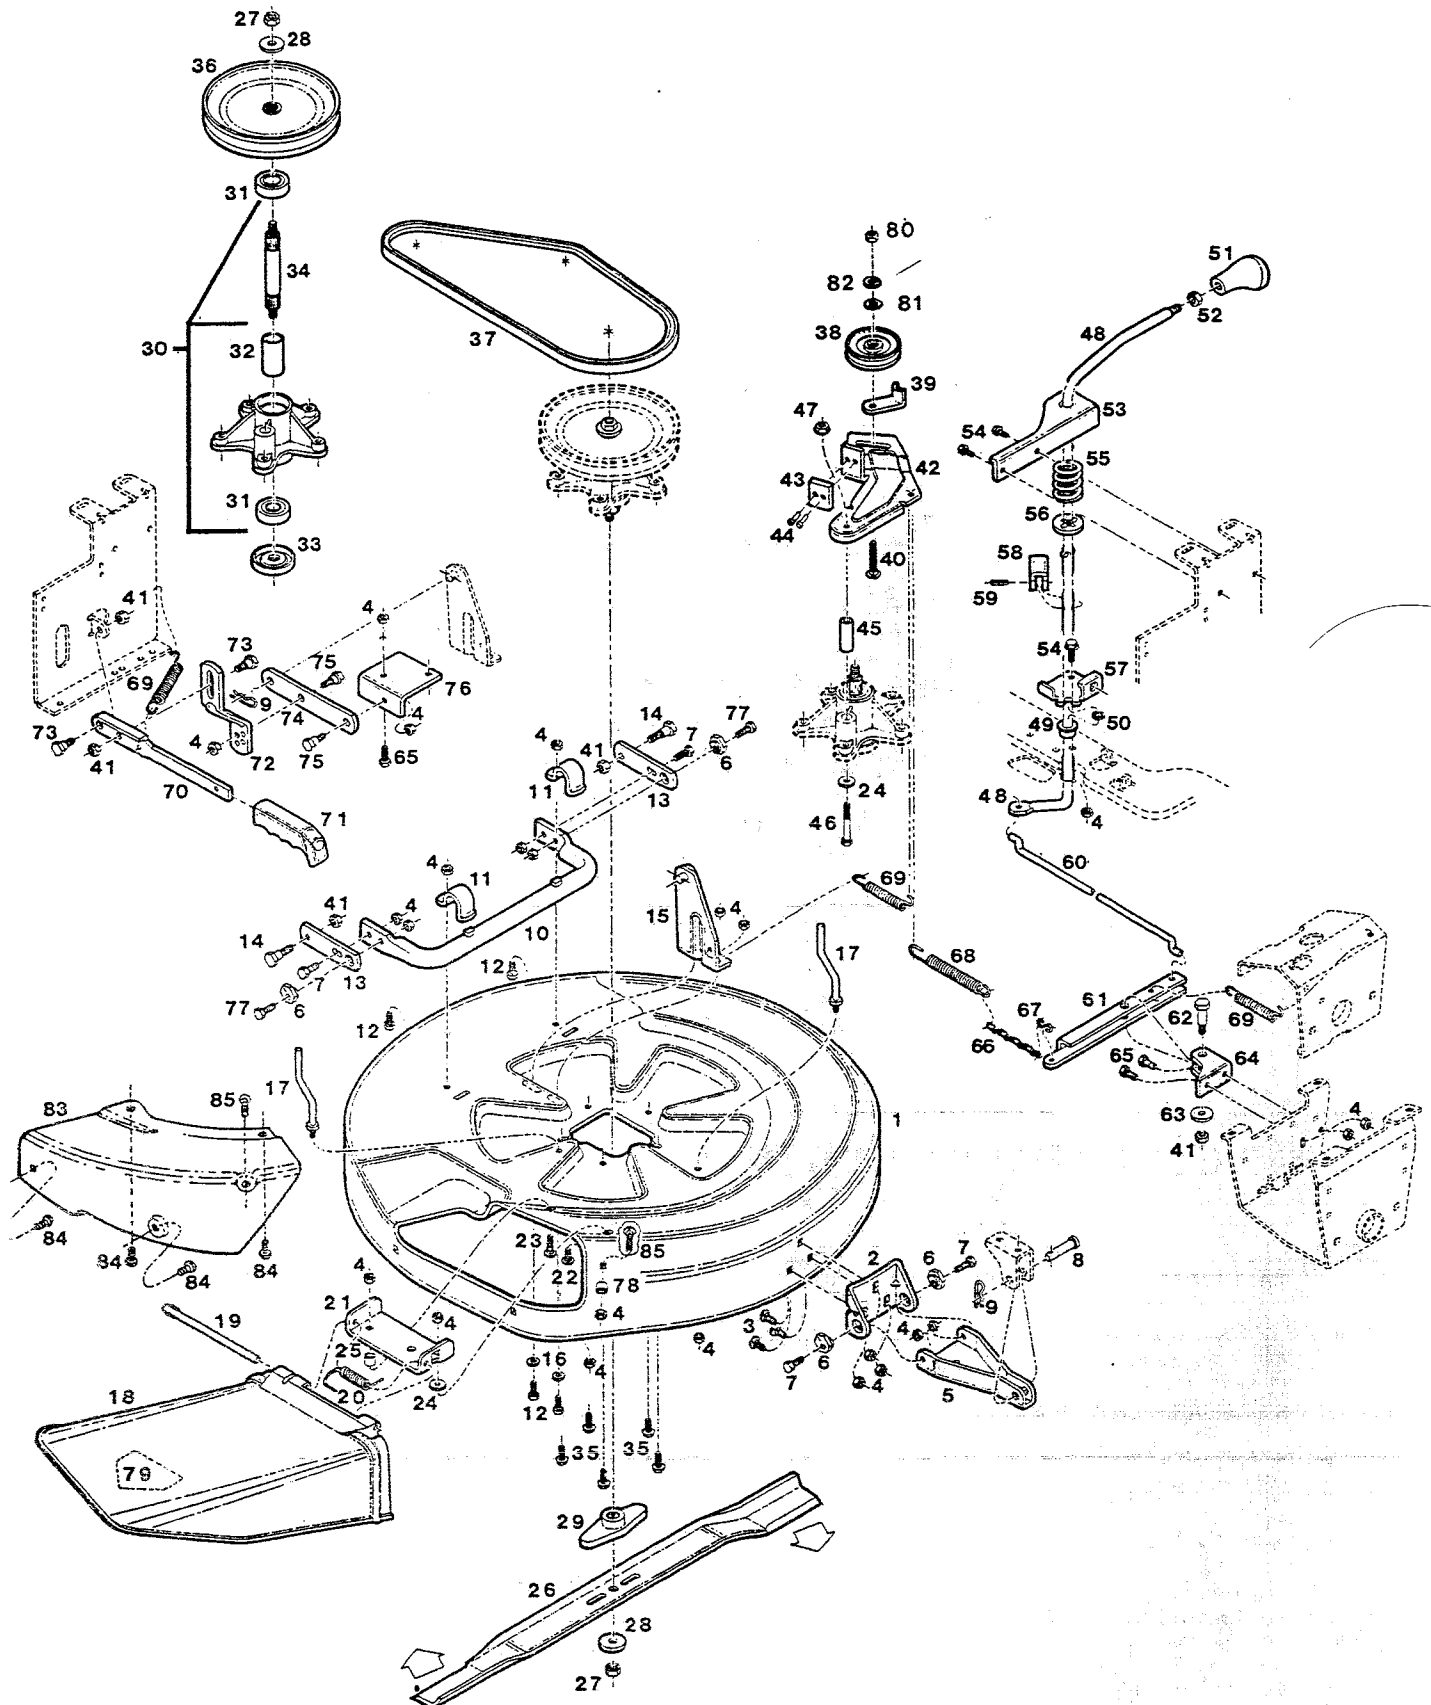

MODEL: 340-N

S/N 237582
P/L 082890
O/M 189936

30" MOWER DECK

Index No.	Part No.	Description	Index No.	Part No.	Description
1	022020	Deck - mower 30"	43	135046	Pad - brake
2	019646	Bracket - deck drawbar	44	159152	Rivet - brake pad
3	381657	Bolt - carriage 5/16-18 x 5/8	45	087296	Spacer - idler arm
4	310151	Nut - hex 5/16-18 nylok	46	163600	Bolt - hex 5/16-18 x 2-1/2
5	019752	Draw bar - deck	47	159236	Nut - hex 5/16-18 flange lock
6	158691	Nut - eccentric, deck leveling	48	179499	Lever - engaging, blade drive
7	152108	Bolt - hex 5/16-18 x 1	49	156653	Bushing - nylon, lever
8	158295	Pin - clevis	50	620807	Ring - retainer
9	715011	Hairpin Cotter	51	112664	Knob - engaging lever
10	019661	Tube - deck suspension	52	615625	Nut - hex jam 1/2-13
11	014589	Clip - tube retaining	53	018432	Support - lever
12	450346	Bolt - hex 5/16-18 x 3/4	54	159228	Screw - hex taptite 5/16-18 x 3/4
13	019745	Extension - suspension tube	55	137323	Spring - engaging lever
14	381749	Bolt - shoulder 3/8-16 x 1-5/8	56	162073	Washer - spring retaining
15	019596	Bracket - lift	57	179556	Bracket - lever, lower
16	715185	Washer - flat	58	171348	Stop - lever
17	172130	Guide - belt	59	715193	Pin - roll 3/16 x 1
18	114165	Deflector - discharge opening	60	179507	Rod - linkage
19	086595	Pin - deflector hinge	61	179549	Lever - pivot
20	086322	Spring - deflector	62	380428	Bolt - shoulder 3/8-16 x 1-7/8
21	019513	Bracket - deflector	63	159954	Washer - flat 3/8
22	313510	Bolt - carriage 5/16-18 x 3/4	64	016667	Bracket - pivot lever
23	313536	Bolt - carriage 5/16-18 x 1-1/4	65	450437	Bolt - hex 5/16-18 x 5/8
24	158212	Washer - flat 5/16	66	179572	Chain - clutch engaging
25	381723	Spacer - deflector bracket	67	179713	Hook - chain
26	031310	Blade - mulcher 30"	68	098111	Spring - clutch engaging
26	020024	Blade - hi-lift 30", optional Use when rear grass catcher is installed	69	109637	Spring - brake engaging, lift lever
26	019679	Blade - lo-lift 30", optional	70	019604	Lever - deck lift
27	157537	Nut - hex 1/2-13 ctr lock	71	114173	Grip - lift lever
28	158170	Washer - flat 1/2	72	019612	Link - lift
29	087171	Hub - blade	73	381756	Bolt - shoulder 3/8-16 x 1-1/8
30	086926	Housing - shaft w/brgs Includes 31 & 32	74	019620	Link - pivot
31	087130	Bearing - blade shaft	75	381764	Bolt - shoulder 5/16-18 x 7/8
32	087148	Spacer - bearings	76	020008	Bracket - pivot link
33	087163	Shield - dust	77	156968	Bolt - hex 5/16-18 x 1-1/4
34	087189	Shaft - blade	78	152645	Spacer - deflector bumper
35	159830	Bolt - hex tap 5/16-18 x 7/8	79	143115	Decal - DANGER
36	023668	Pulley - blade drive	80	715391	Nut - hex 3/8-16
37	337253	Belt - blade drive	81	715417	Washer - flat 3/8
38	109645	Pulley - idler	82	150185	Washer - split lock 3/8
39	015198	Retainer - belt	83	114561	Plate - mulcher
40	158444	Bolt - carriage 3/8-16 x 2	84	382457	Screw - slotted 5/16-18 x 3/4
41	451195	Nut - hex 3/8-16 nylok	85	382440	Screw - slotted 5/16-18 x 1-1/2
42	086736	Arm - idler pulley w/brake pad	--	397257	Deck Assembly - complete
			--	395624	Kit - mulcher plate

S/N 237582
P/L 082890
O/M 189936