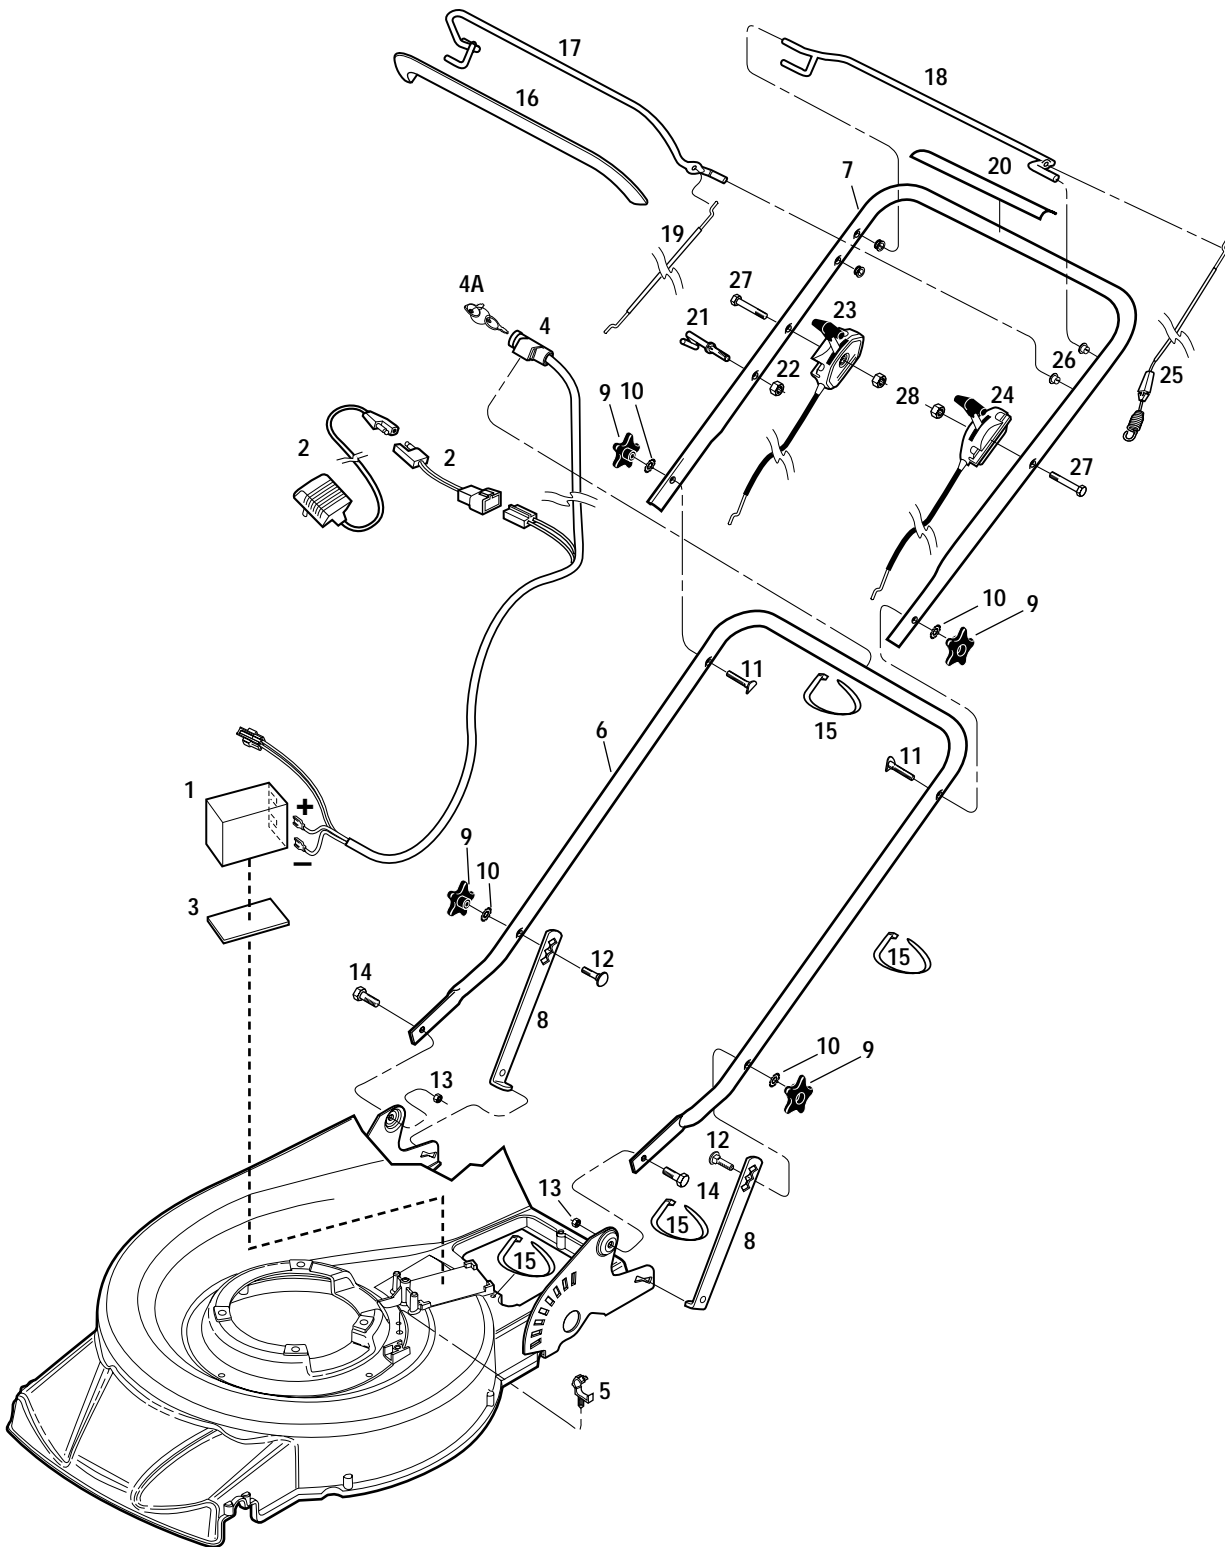

DRAWING NO. 2

DRAWING NO. 2

Ref. #	Part #	Description	Qty.	Ref. #	Part #	Description	Qty.
1	1909647	Battery (B).....	1	16	1917050	Bail Grip	1
2	1902274	Battery Charger Kit (B)	1	17	1917053001	Operator Presence Control Bail	1
3	1917069	Battery Pad (B).....	1	18	1917085001	Wheel Drive Bail	1
4	1917001	Keyswitch and Wire Harness (B)	1	19	1917081	Operator Presence Control Cable (A) (B) (D)	1
4A	96520	Key (B).....	2		1917098	Operator Presence Control Cable (C)	1
5	1917093	Wire Harness Clip (B).....	1	20	1918161	Decal - Bail Operating Instructions	1
6	1917021001	Lower Handlebar	1	21	1917090	Rope Guide.....	1
7	1917026001	Upper Handlebar	1	22	1186389	Hex Flange Nut, 1/4-20	1
8	1917036001	Handlebar Support Strut	2	23	1917082	Throttle Control Lever/Cable (C)	1
9	1763767	Handlebar Adjustment Knob.....	4	24	1917037	Speed Control Lever/Cable	1
10	1177038	Ext. Tooth Lock Washer, 5/16	4	25	1917032	Drive Control Cable	1
11	1731025	Curved Head Screw, 5/16-18 x 1-3/4	2	26	1908677	Bushing, Nylon.....	4
12	1917087	Carriage Screw, 5/16-18 x 1-3/4, Special	2	27	1917091	Hex Hd. Screw, M6.....	2
13	1110108	Hex Lock Nut, 3/8-16	2	28	1917092	Hex Nut, M6	2
14	1100068	Hex Hd. Screw, 3/8-16 x 3/4, GR. 5	2				
15	1763682	Cable Tie (A) (D).....	2				
	1763682	Cable Tie (B) (C).....	3				

- **(A)** Model 34366
- **(B)** Model 34367
- **(C)** Model 34368
- **(D)** Model 34371