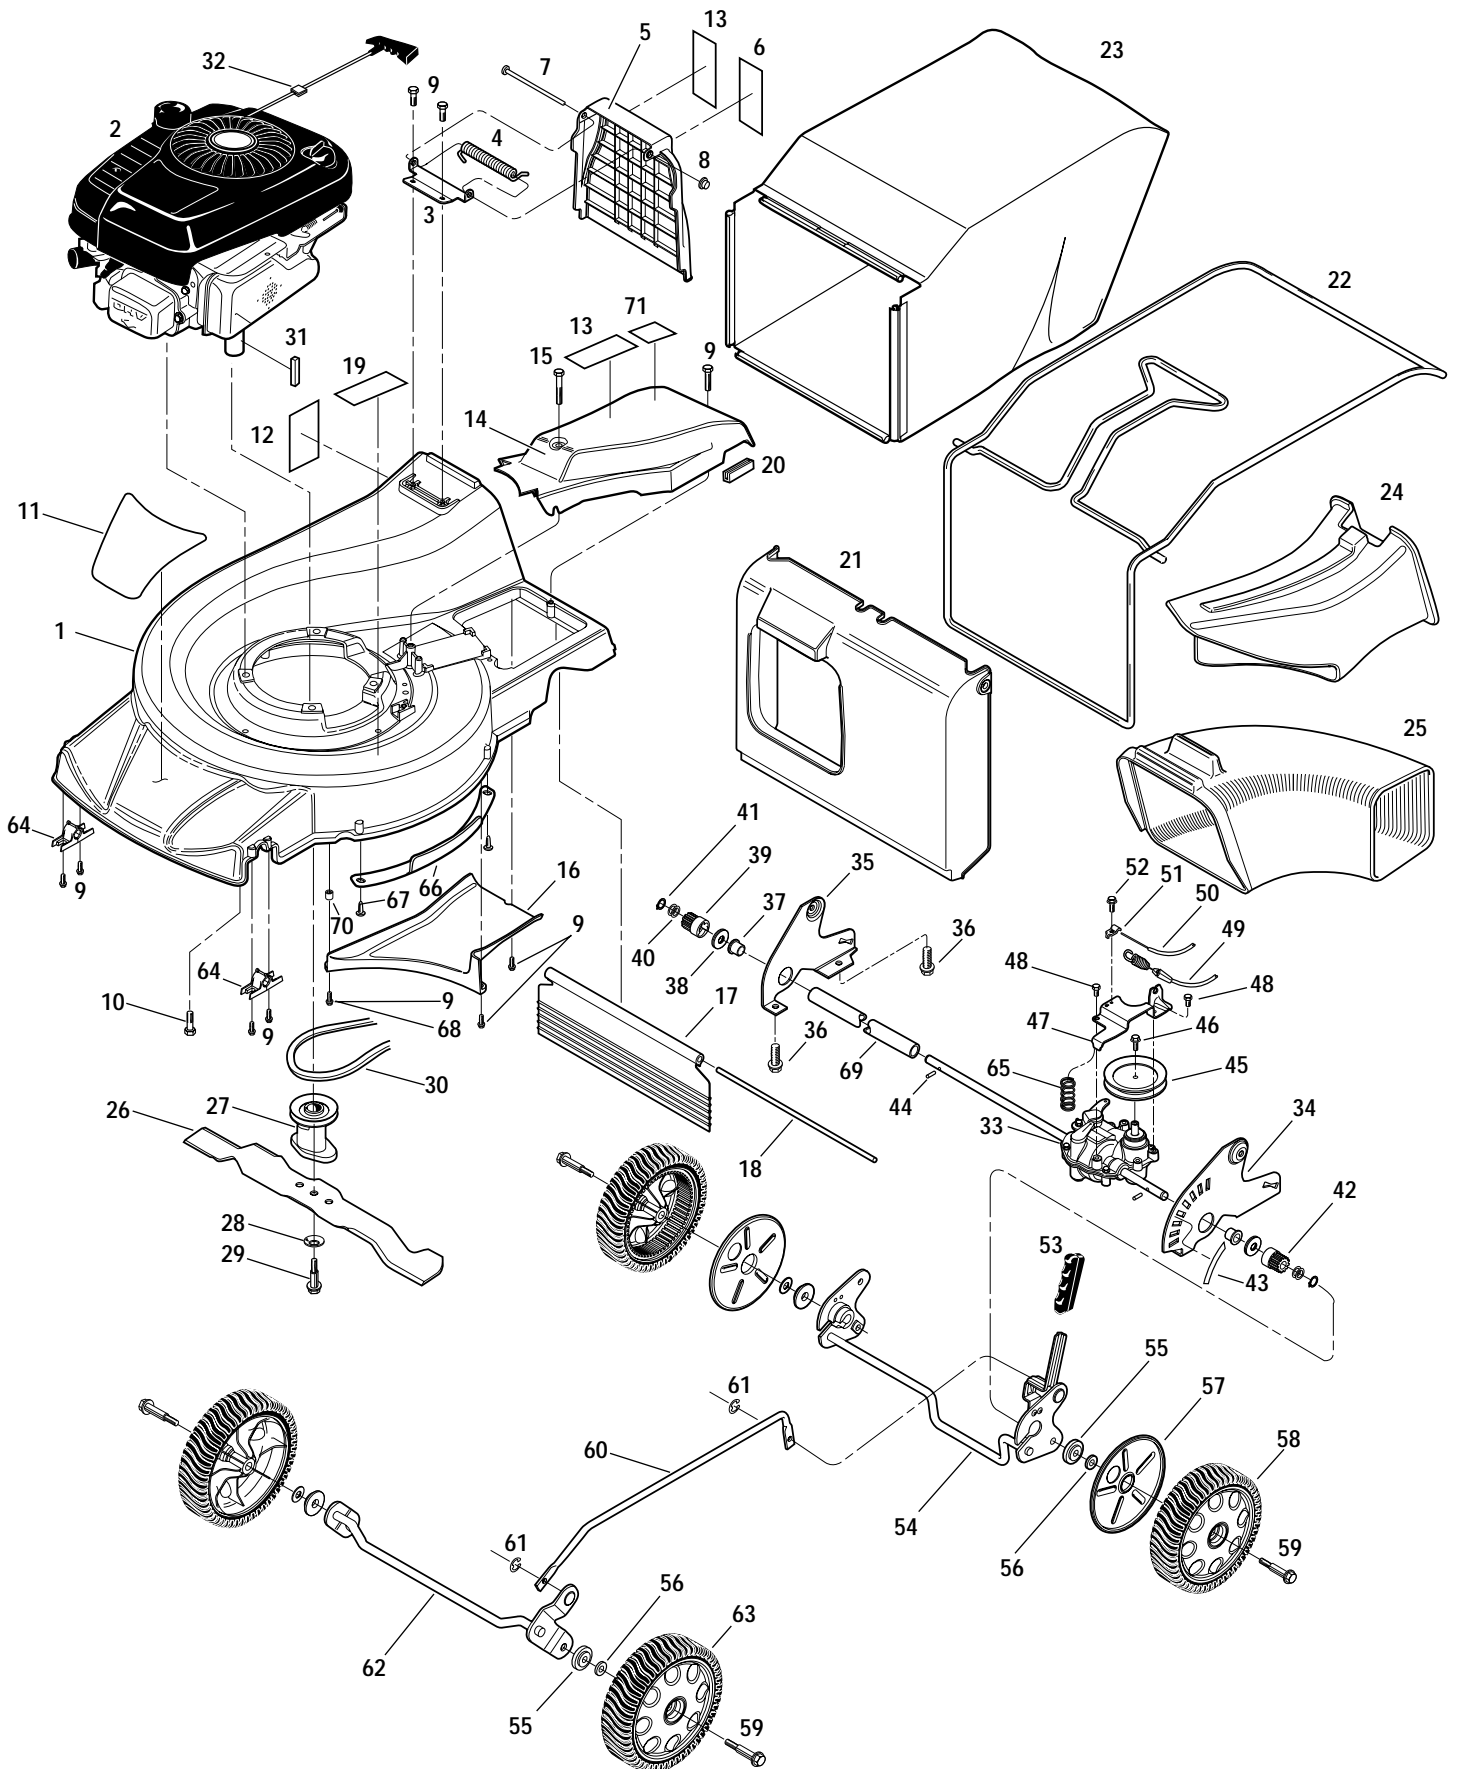

DRAWING NO. 1

DRAWING NO. 1

| Ref. # | Part # | Description | Qty. | Ref. # | Part # | Description | Qty. |
|--------|------------|--|------|--------|------------|---|------|
| 1 | 1918367 | Mower Deck (Incl. Refs. 11, 12, 19)..... | 1 | 36 | 1723037 | Hex Hd. Flange Screw, 3/8-16 x 3/4, Self-Thread..... | 4 |
| 2 | * | Engine | 1 | 37 | 1917014 | Rear Axle Bearing..... | 2 |
| 3 | 1917072001 | Support Bracket | 1 | 38 | 1917079 | Washer/Seal, Nylon | 2 |
| 4 | 1917045 | Torsion Spring | 1 | 39 | 1918323 | Pinion Gear, Right-Hand..... | 1 |
| 5 | 1918368 | Discharge Outlet Cover (Incl. Refs. 6, 13) | 1 | 40 | 1909380 | Shim, .016"..... | A/R |
| 6 | 1916418 | Decal - Warning, flying debris | 1 | | 1909382 | Shim, .062"..... | A/R |
| 7 | 1917086 | Pin..... | 1 | 41 | 9516 | Snap-Ring | 2 |
| 8 | 1727342 | Flange Push Nut, 5/16 dia | 1 | 42 | 1918322 | Pinion Gear, Left-Hand | 1 |
| 9 | 1754128 | Hex Hd. Flange Screw, 1/4-20 x 3/4, Self-Thread. (A) (B)..... | 10 | 43 | 1918162 | Decal - Blade Cutting Height..... | 1 |
| | | Hex Hd. Flange Screw, 1/4-20 x 3/4, Self-Thread. (C) (D)..... | 9 | 44 | 1909044 | Round Pin | 2 |
| 10 | 1767610 | Hex Hd. Screw, 3/8-16 x 1-1/4, Self-Thread..... | 3 | 45 | 1917003 | Transaxle Pulley | 1 |
| 11 | 1918348 | Decal - Logo | 1 | 46 | 1186309 | Hex Hd. Screw, 1/4-20 x 5/8, GR. 5 | 1 |
| 12 | 1916422 | Decal - Danger, Hands Away Belt/Blade . | 1 | 47 | 1917009001 | Cable Mounting Bracket | 1 |
| 13 | 1917178 | Decal - Warning, Read Manual | 2 | 48 | 9552 | Hex Flange Hd. Screw, 1/4-20 x 1/2, Self-Thread..... | 2 |
| 14 | 1918369 | Belt Cover (Incl. Refs. 13, 71) | 1 | 49 | 1917032 | Drive Control Cable | 1 |
| 15 | 1917088 | Hex Hd. Flange Screw, 1/4-20 x 2-1/4, Self-Thread..... | 1 | 50 | 1917037 | Speed Control Cable/Lever | 1 |
| 16 | 1917002 | Discharge Outlet Baffle..... | 1 | 51 | 1715127 | Cable Clamp | 1 |
| 17 | 1917071 | Safety Flap..... | 1 | 52 | 1767754 | Hex Washer Hd. Flange Screw, #10-24 x 1/2..... | 1 |
| 18 | 1917073 | Flap Rod..... | 1 | 53 | 1764984 | Lever Grip..... | 1 |
| 19 | 1916421 | Decal - Danger, Hands/Feet Away..... | 1 | 54 | 1918224 | Rear Axle Assembly..... | 1 |
| 20 | 1918284 | Rubber Extrusion | 1 | 55 | 1917074 | Spacer | 4 |
| 21 | 1917029 | Grass Catcher Door | 1 | 56 | 1909311 | Flat Washer, .406" ID..... | 4 |
| 22 | 1917030001 | Grass Catcher Frame | 1 | 57 | 1917083 | Wheel Shield | 2 |
| 23 | 1918311 | Grass Catcher Bag..... | 1 | 58 | 1765750 | Rear Wheel/Tire Assembly | 2 |
| 24 | 1917084 | Mulching Plug | 1 | 59 | 1903416 | Shoulder Screw, 3/8-16 x 2.42..... | 4 |
| 25 | 1918361 | Side-Discharge Deflector..... | 1 | 60 | 1917012001 | Deck Height Adjust Linkage..... | 1 |
| 26 | 1917054 | Mower Blade | 1 | 61 | 1185257 | E-Clip | 2 |
| 27 | 1917017 | Engine Pulley/Blade Coupler Assy..... | 1 | 62 | 1917010001 | Front Axle Assembly..... | 1 |
| 28 | 9928 | Belleville Washer, 1/2"..... | 1 | 63 | 1765740 | Front Wheel/Tire Assembly | 2 |
| 29 | 1917060 | Shoulder Screw, 3/8-24 x 1.65..... | 1 | 64 | 1917015 | Front Axle Bearing..... | 2 |
| 30 | 1917005 | V-Belt | 1 | 65 | 1917068 | Compression Spring..... | 1 |
| 31 | 9302 | Square Key, .188 x 1-1/4..... | 1 | 66 | 1917099001 | Skid Plate (C) (D) | 1 |
| 32 | 1746425 | Rope Stop | 1 | 67 | 1911449 | Pan Hd. Screw, 1/4-20 x 1/2 (C) (D) | 3 |
| 33 | 1917004 | Transaxle..... | 1 | 68 | 1918119 | Pan Hd. Screw, 1/4-20 x 1 (C) (D) | 1 |
| 34 | 1917038001 | Handle Support Bracket, Left-Hand..... | 1 | 69 | 1918339 | Spacer Tube, Plastic..... | 1 |
| 35 | 1917018001 | Handle Support Bracket, Right-Hand..... | 1 | 70 | 1750681 | Spacer, Steel (C) (D) | 1 |
| | | | | 71 | 1917249 | Decal, Danger, Hands/Feet/Spark plug ... | 1 |