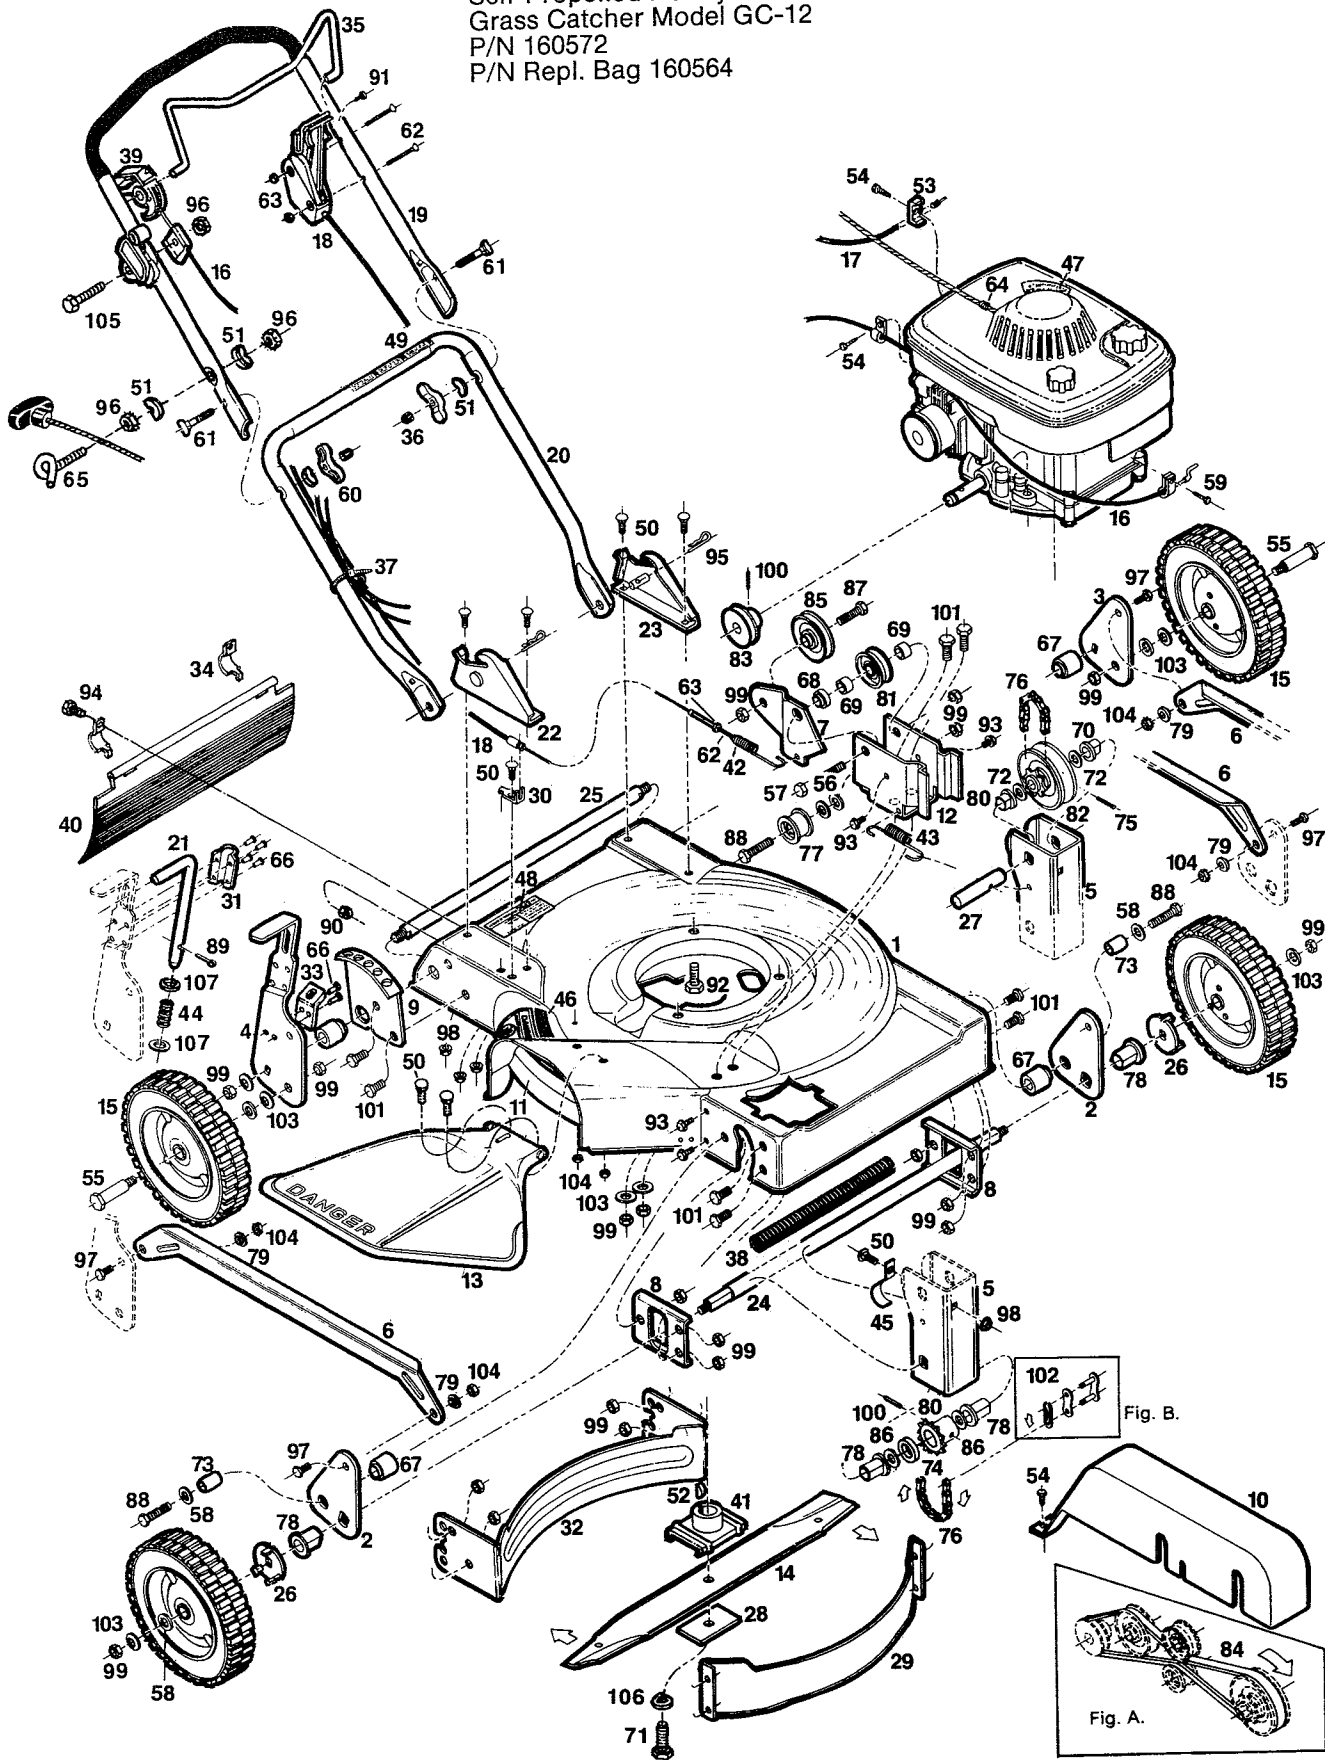

MODEL 35G
3.5 HP 21" Front Wheel Drive
Self-Propelled Rotary Mower
Grass Catcher Model GC-12
P/N 160572
P/N Repl. Bag 160564

MODEL 35G
3.5 HP 21" Front Wheel Drive
Self-Propelled Rotary Mower
Grass Catcher Model GC-12
P/N 160572
P/N Repl. Bag 160564

IndexPart No. No.	Description	IndexPart No. No.	Description		
1	011367	Deck 21" Front Drive	55	150730	Bolt - Wheel
2	013649	Wheel Lever - Front	56	150771	Washer - Flat 3/8
3	013656	Wheel Lever - L.H. Rear	57	151266	Bolt - Hex Head 3/8-16x3
4	013680	Setting Lever	58	311076	Washer - 7/16 Flat
5	013698	Bracket - Drive Axle	59	151613	Bolt - Hex Head SEMS #10-32x3/8
6	013664	Tie Bar	60	151795	Nut - Wing 5/16-18
7	027789	Bracket - Idler	61	151936	Bolt - Curved Head 5/16-18x2 1/4
8	027813	Deck Stiffener	62	151944	Screw - Machine #10-24x2
9	013672	Back Plate	63	151985	Nut - Hex #10-24
10	027847	Drive Guard	64	152074	Rope Stop
11	028191	Blade Guard	65	152371	Rope Guide
12	028845	Bracket - Deck	66	154070	Rivet 3/16 pop
13	013573	Chute Deflector	67	152439	Spacer - Wheel Lever
14	030338	Blade 21"	68	152447	Bushing - Idler Bracket
15	041004	Wheel - 8"	69	152454	Spacer
16	051490	Control - Zone Start	70	152488	Bushing 1/2"
17	051235	Control - Throttle	71	157255	Bolt - Blade
18	051599	Control - Drive	72	152553	Washer - Thrust 1/2"
19	071175	Handle - Upper	73	152645	Spacer
20	071928	Handle - Lower	74	152702	Spacer - Sprocket
21	090670	Setting Pin	75	151142	Rollpin 1/8x1"
22	104661	Handle Bracket - Right Hand	76	170076	Chain-#48-28 Links/w Master
23	104679	Handle Bracket - Left Hand	77	170456	Small Idler
24	105841	Drive Shaft	78	170472	Bushing 5/8"
25	105866	Rear Shaft	79	170639	Spacer
26	105890	Drive Disc	80	170761	Sprocket Axle
27	105908	Jack Shaft	81	170530	Idler Pulley
28	106005	Blade Washer	82	170662	Sprocket/Pulley
29	106021	Baffle - Front	83	170670	Drive Pulley
30	106617	Cable Mtg. Bracket	84	170696	'V' Belt
31	106724	Pin Retg. Bracket	85	305367	Idler Pulley
32	106757	Baffle - Rear	86	311324	Washer - Thrust 5/8"
33	174094	Bracket Retaining	87	312272	Screw - Hex Head 3/8-16x1 1/2
34	106914	Clip - Trailing Shield	88	312355	Screw - Hex Head 3/8-16x2
35	097709	Control - Engine/Blade Crossbar	89	317016	Cotter Pin 1/8x1
36	110064	Plastic Boltcap	90	452318	Nut - #10-24 HX Nylon Insert
37	110379	Cable Tie	91	152181	Screw - Bail Retaining
38	111278	Shaft Cover	92	457168	Bolt - 3/8-16x7/8 TDFM
39	111526	Cable Actuator	93	457499	Bolt - Self Tap 1/4-20x1/2
40	112821	Trailing Shield	94	458687	Bolt - Hex Head #10-24x1/2
41	126466	Blade Adapter	95	715011	Hitch Pin #3
42	132951	Spring	96	715037	Locknut - 1/4-20-Keps
43	133116	Spring	97	715045	Screw - Hex Head -1/4-20x3/4
44	133124	Spring	98	715078	Locknut - 1/4-20 Flanged Whiz
45	133132	Chain Tensioner	99	715086	Locknut - 3/8-16 Top
46	144063	Decal - C.P.S.C. Danger	100	715193	Rollpin 3/16x1
47	001206	Decal - Blade Warning	101	715201	Bolt - Hex Head 3/8-16x3/4
48	714170	Decal - Model Number	102	126607	Chain Master Link #48
49	144899	Decal - Starting Instructions	103	715417	Washer - 3/8 SAE
50	150011	Bolt - Carriage 1/4-20x3/8	104	715508	Locknut - 1/4-20 Top
51	150201	Curved Washer 5/16	105	153874	Bolt - 1/4-20x2-1/4 HHCS
52	150276	Woodruff Key #6	106	156919	Washer - 3/8 HD Split
53	150318	Cable Clamp	107	461731	Washer - 3/8
54	150623	Screw - Self Tap #10x3/8			

NOTE: PARTS ARE RIGHT OR LEFT HAND AS VIEWED FROM THE OPERATOR POSITION.
SPECIFICATIONS SUBJECT TO CHANGE WITHOUT PRIOR NOTICE.