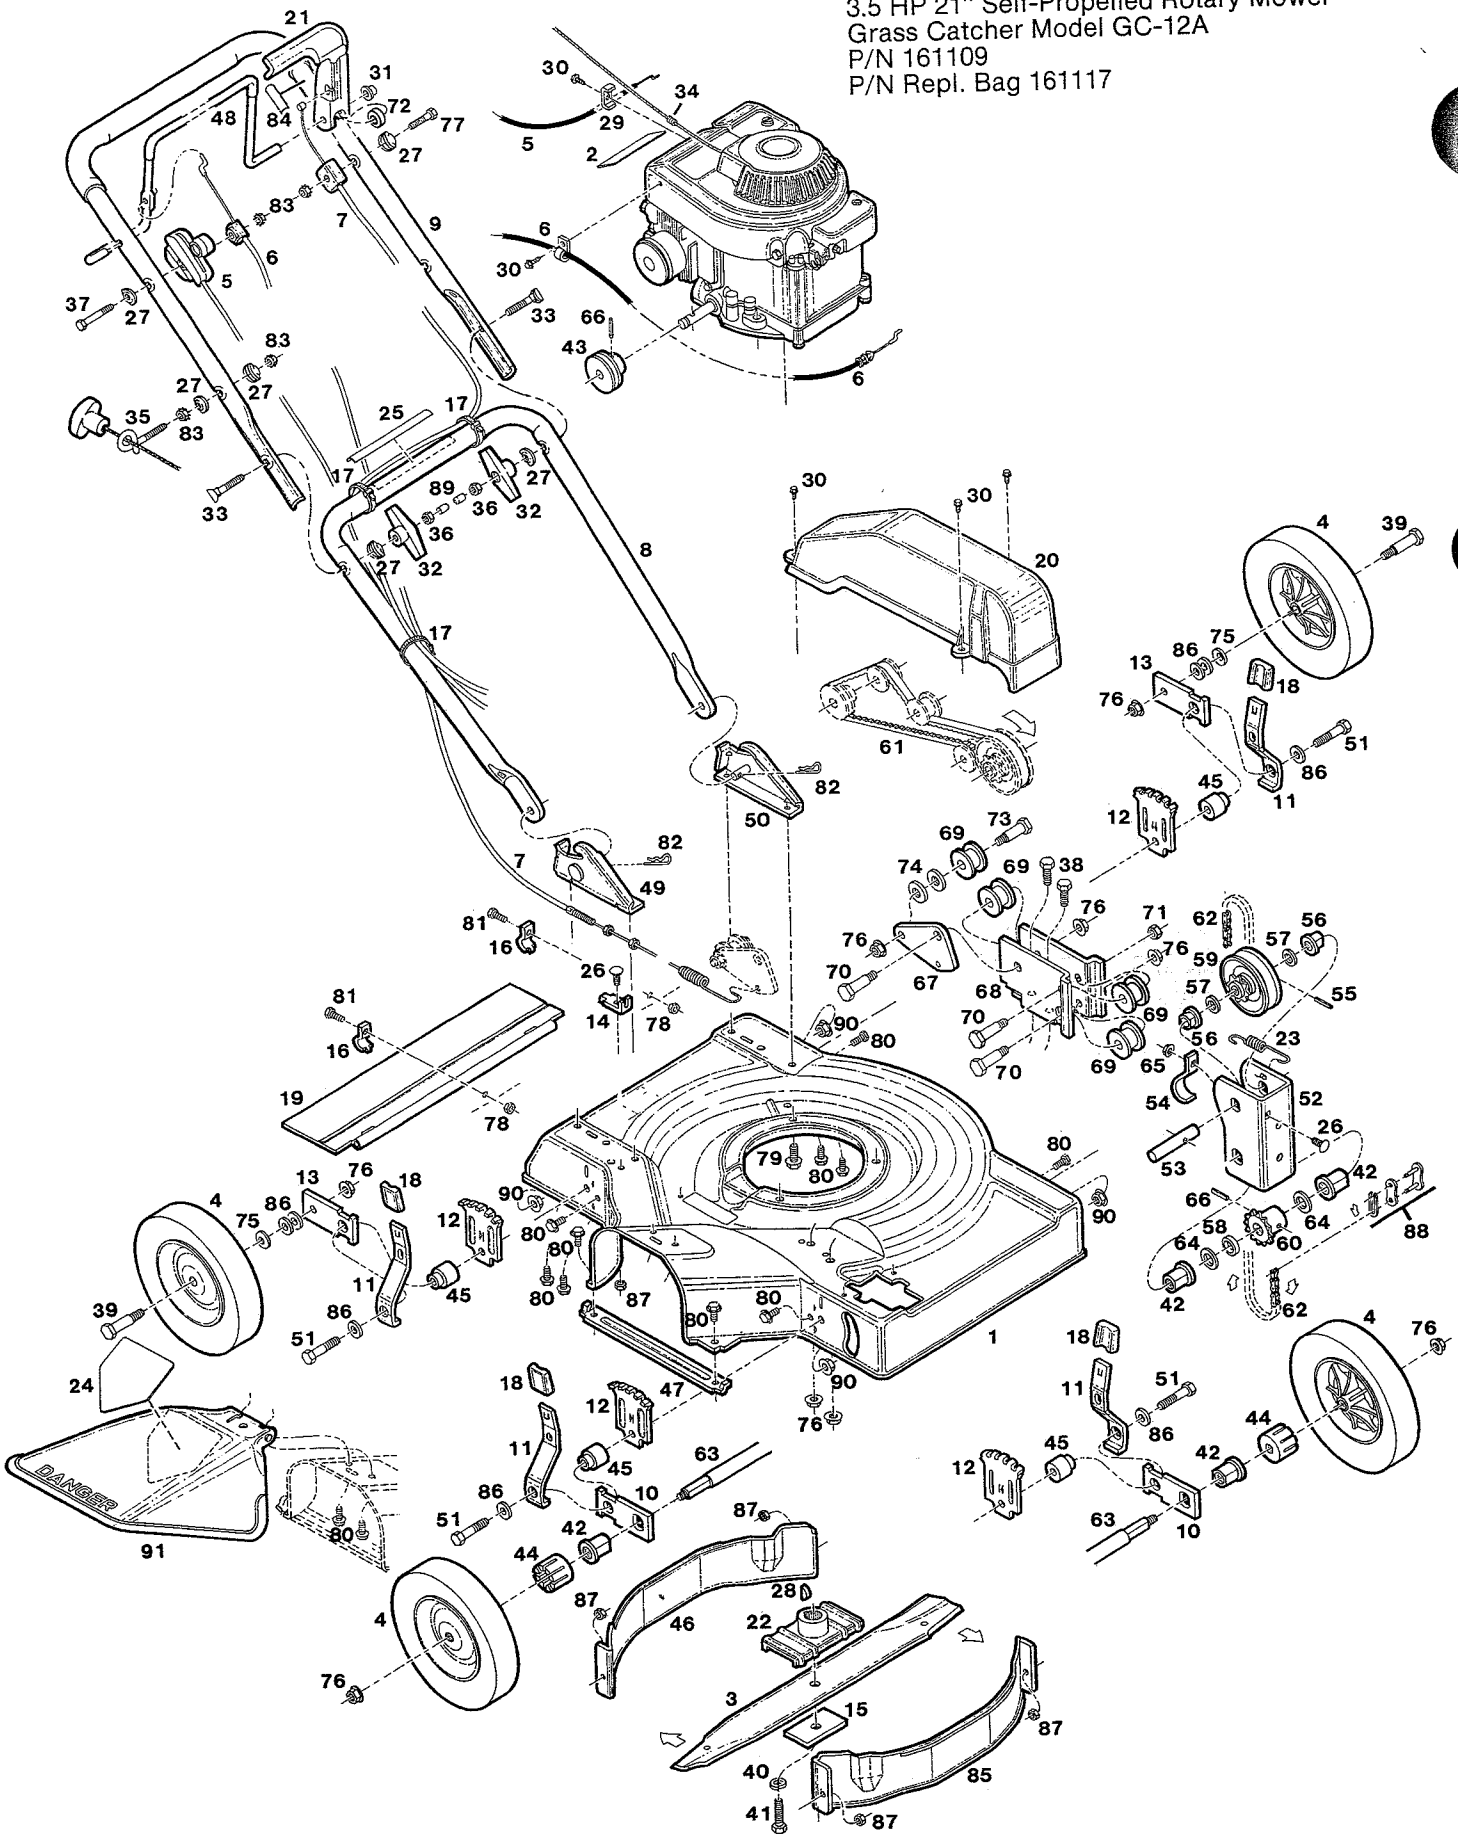

MODEL 35-J
3.5 HP 21" Self-Propelled Rotary Mower
Grass Catcher Model GC-12A
P/N 161109
P/N Repl. Bag 161117

MODEL 35-J
3.5 HP 21" Self-Propelled Rotary Mower
Grass Catcher Model GC-12A
P/N 161109
P/N Repl. Bag 161117

PARTS LIST

Index No.	Part No.	Description	Index No.	Part No.	Description
1	017475	Deck - 21" Front Drive	47	085852	Guard - Blade
2	009415	Decal - Blade Warning	48	073064	Bail - Engine/Blade Control
3	030338	Blade 21"	49	179929	Handle Bracket R.H.
4	042614	Wheel 8"	50	179937	Handle Bracket L.H.
5	051219	Control - Throttle	51	312355	Screw - Hex Head 3/8-16 x 2
6	052241	Control - Cable - Engine/Blade	52	017426	Bracket - Axle
7	052589	Control - Drive	53	105908	Jack Shaft
8	072991	Handle - Lower	54	133132	Chain Tensioner
9	073031	Handle - Upper	55	151142	Drive Pin 1/8 x 1
10	091322	Wheel Arm - Front	56	152488	Bushing
11	085480	Lever - Setting	57	152553	Washer - Thrust 1/2
12	091348	Back Plate - Height Adjuster	58	152702	Spacer - Sprocket
13	091397	Wheel Arm - Rear	59	170662	Sprocket/Pulley
14	101634	Cable Mounting Bracket	60	170761	Sprocket - Axle
15	106005	Blade Washer	61	171439	V-Belt
16	106914	Clip - Trailing Shield	62	177576	Chain - #43-24 Links/w Master
17	110379	Cable Tie	63	178483	Drive Shaft
18	112540	Plastic Grip - Height Adjuster	64	311324	Washer - Thrust 5/8
19	112821	Trailing Shield	65	715078	Locknut - 1/4-20 Flange
20	114140	Cover - Belt	66	715193	Roll Pin - 3/16 x 1
21	113498	Lever - Drive Control	67	017400	Bracket - Idler
22	126466	Blade Adapter	68	017418	Bracket - Deck
23	138057	Spring - Axle Bracket	69	113977	Pulley - Idler
24	144063	Decal - C.P.S.C. Danger	70	150060	Bolt - Shoulder 2-3/16
25	715557	Decal - Starting Instructions	71	715524	Nut - 3/8-16 Jam
26	150011	Bolt - Carriage - 1/4-20 x 5/8	72	381053	Washer - Nylon
27	150201	Washer - Curved 5/16	73	156166	Bolt - Shoulder 2-3/8
28	150276	Woodruff Key #6	74	617894	Spacer
29	150318	Cable Clamp	75	715607	Washer - Belleville
30	150623	Screw - Self Tap #10 x 5/8	76	451492	Locknut - 3/8-16
31	380626	Palnut - 5/16	77	450379	Bolt - Hex 1/4-20 x 1-3/4
32	113589	Nut - Wing 5/16-18	78	452318	Nut - #10-24 Hex Nylon Insert
33	151936	Bolt - Curved Head 5/16-18 x 2-1/4	79	457168	Bolt - 3/8-16 x 7/8 Thread Forming
34	152074	Rope Stop	80	457499	Bolt - 1/4-20 x 1/2 Thread Forming
35	152371	Rope Guide	81	458687	Bolt - Hex #10-24 x 1/2
36	310045	Nut - 5/16-18 Hex	82	715011	Hair Pin Cotter
37	153874	Bolt - 1/4-20 x 2-1/4 Hex	83	715037	Locknut - 1/4-20 Keps
38	154377	Bolt - 3/8-16 x 3/4 Hex	84	141507	Decal - Drive Control
39	156158	Bolt - Wheel	85	087619	Baffle - Front
40	156919	Lockwasher - 3/8 HD Split	86	715417	Washer 3/8 Flat
41	157255	Bolt - Blade	87	715508	Locknut 1/4-20 Top
42	170472	Bushing - Drive Shaft	88	126607	Master Link - Chain
43	171421	Drive Pulley	89	110064	Bolt Cap - Plastic
44	176370	Adapter Drive	90	156406	Nut - 3/8-16 Flange Lock
45	177592	Bushing - Stepped	91	391771	Chute Deflector Assembly
46	085704	Baffle - Rear			

NOTE: PARTS ARE RIGHT OR LEFT HAND AS VIEWED FROM THE OPERATOR POSITION.
SPECIFICATIONS SUBJECT TO CHANGE WITHOUT PRIOR NOTICE.