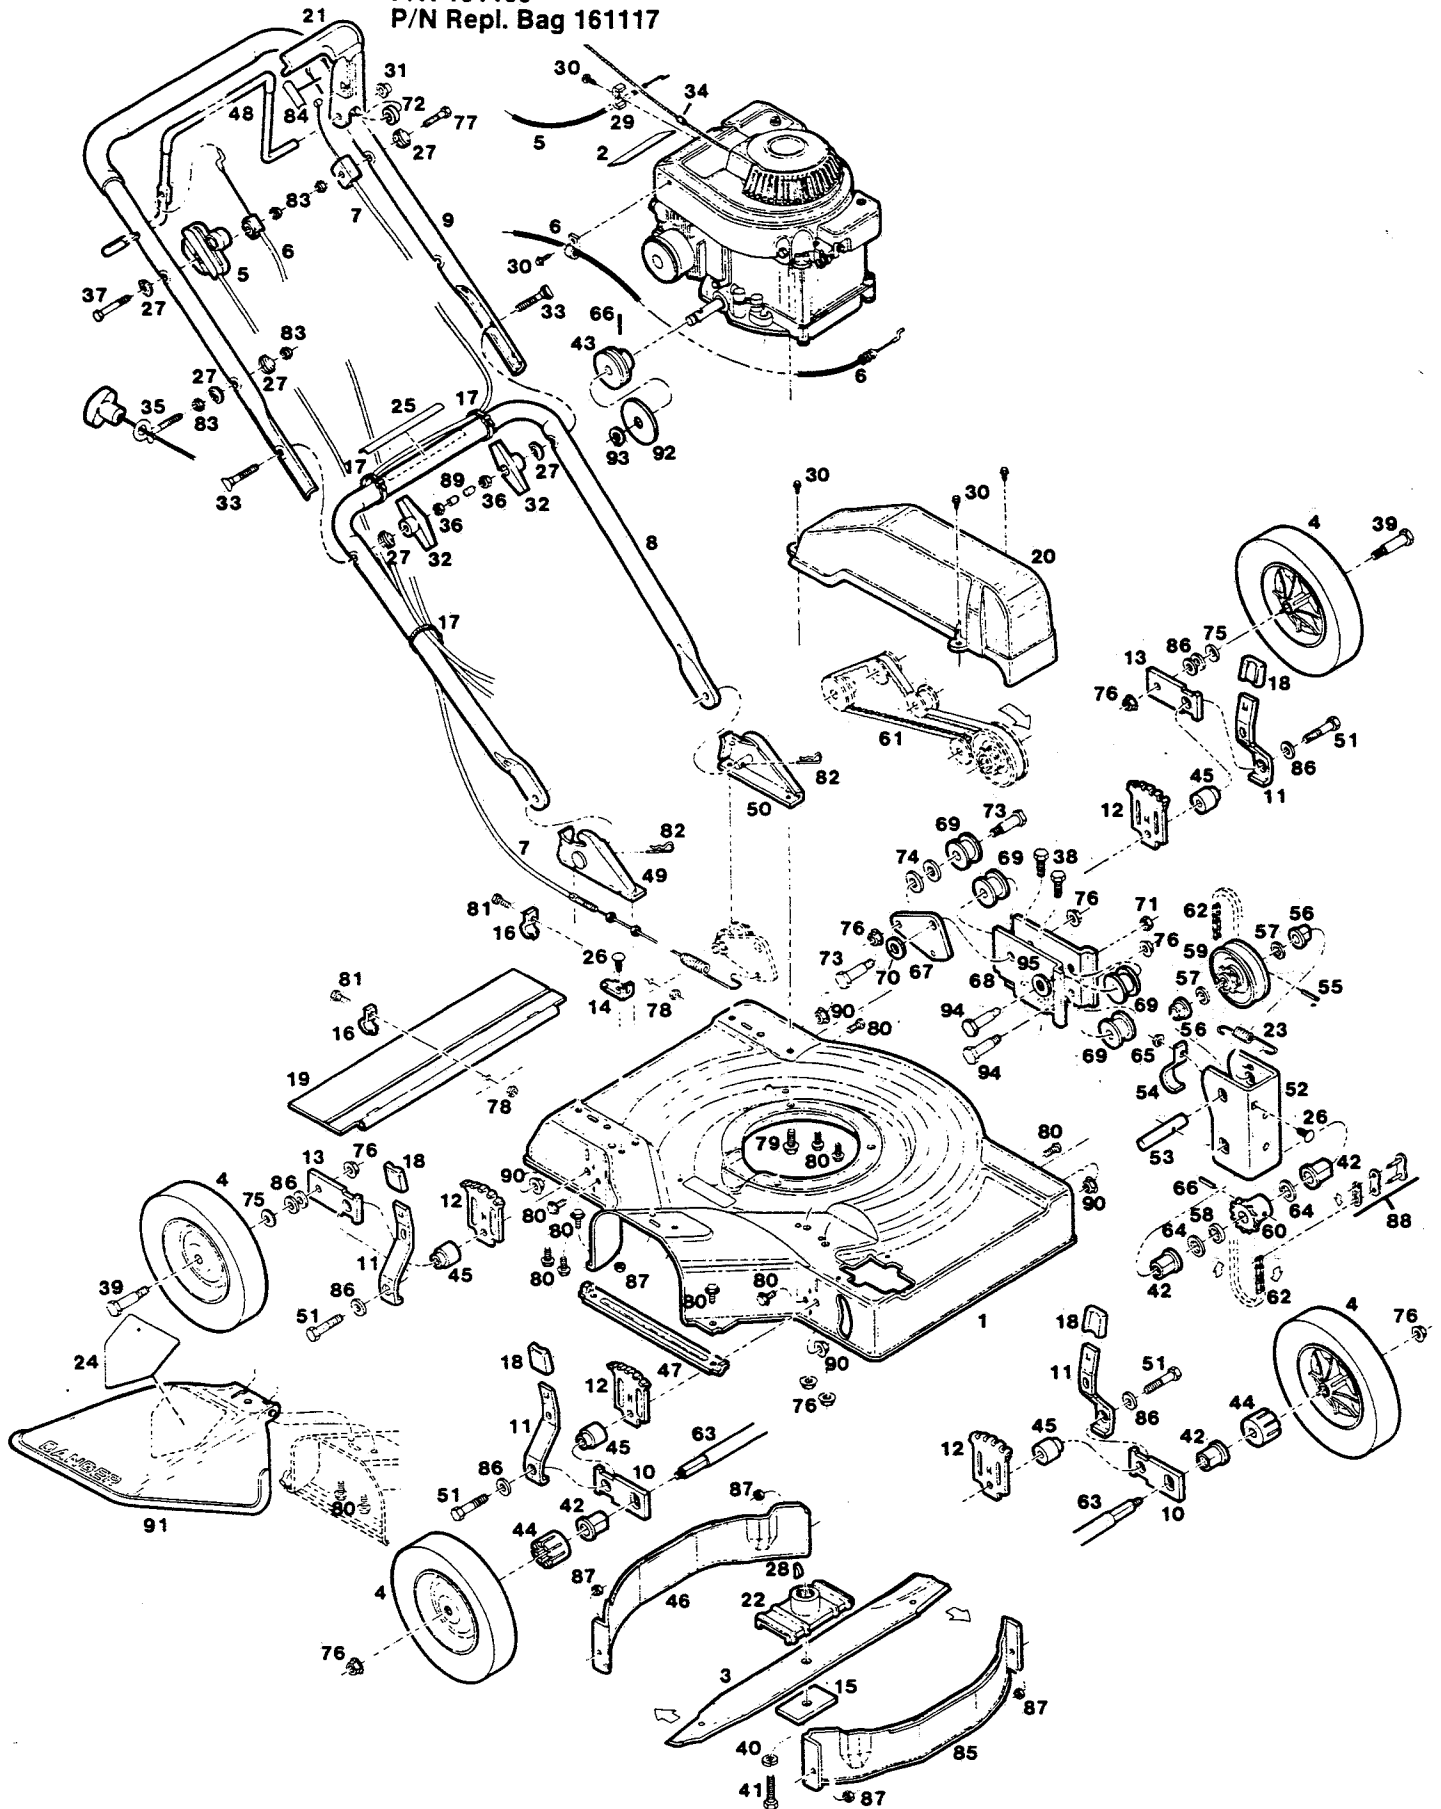

MODEL 35K
3.75 HP 21" Self-Propelled Side Discharge Mower
Grass Catcher Model GC12A
P/N 161109
P/N Repl. Bag 161117

MODEL 35K
3.75 HP 21" Self-Propelled Side Discharge Mower
Grass Catcher Model GC12A
P/N 161109
P/N Repl. Bag 161117