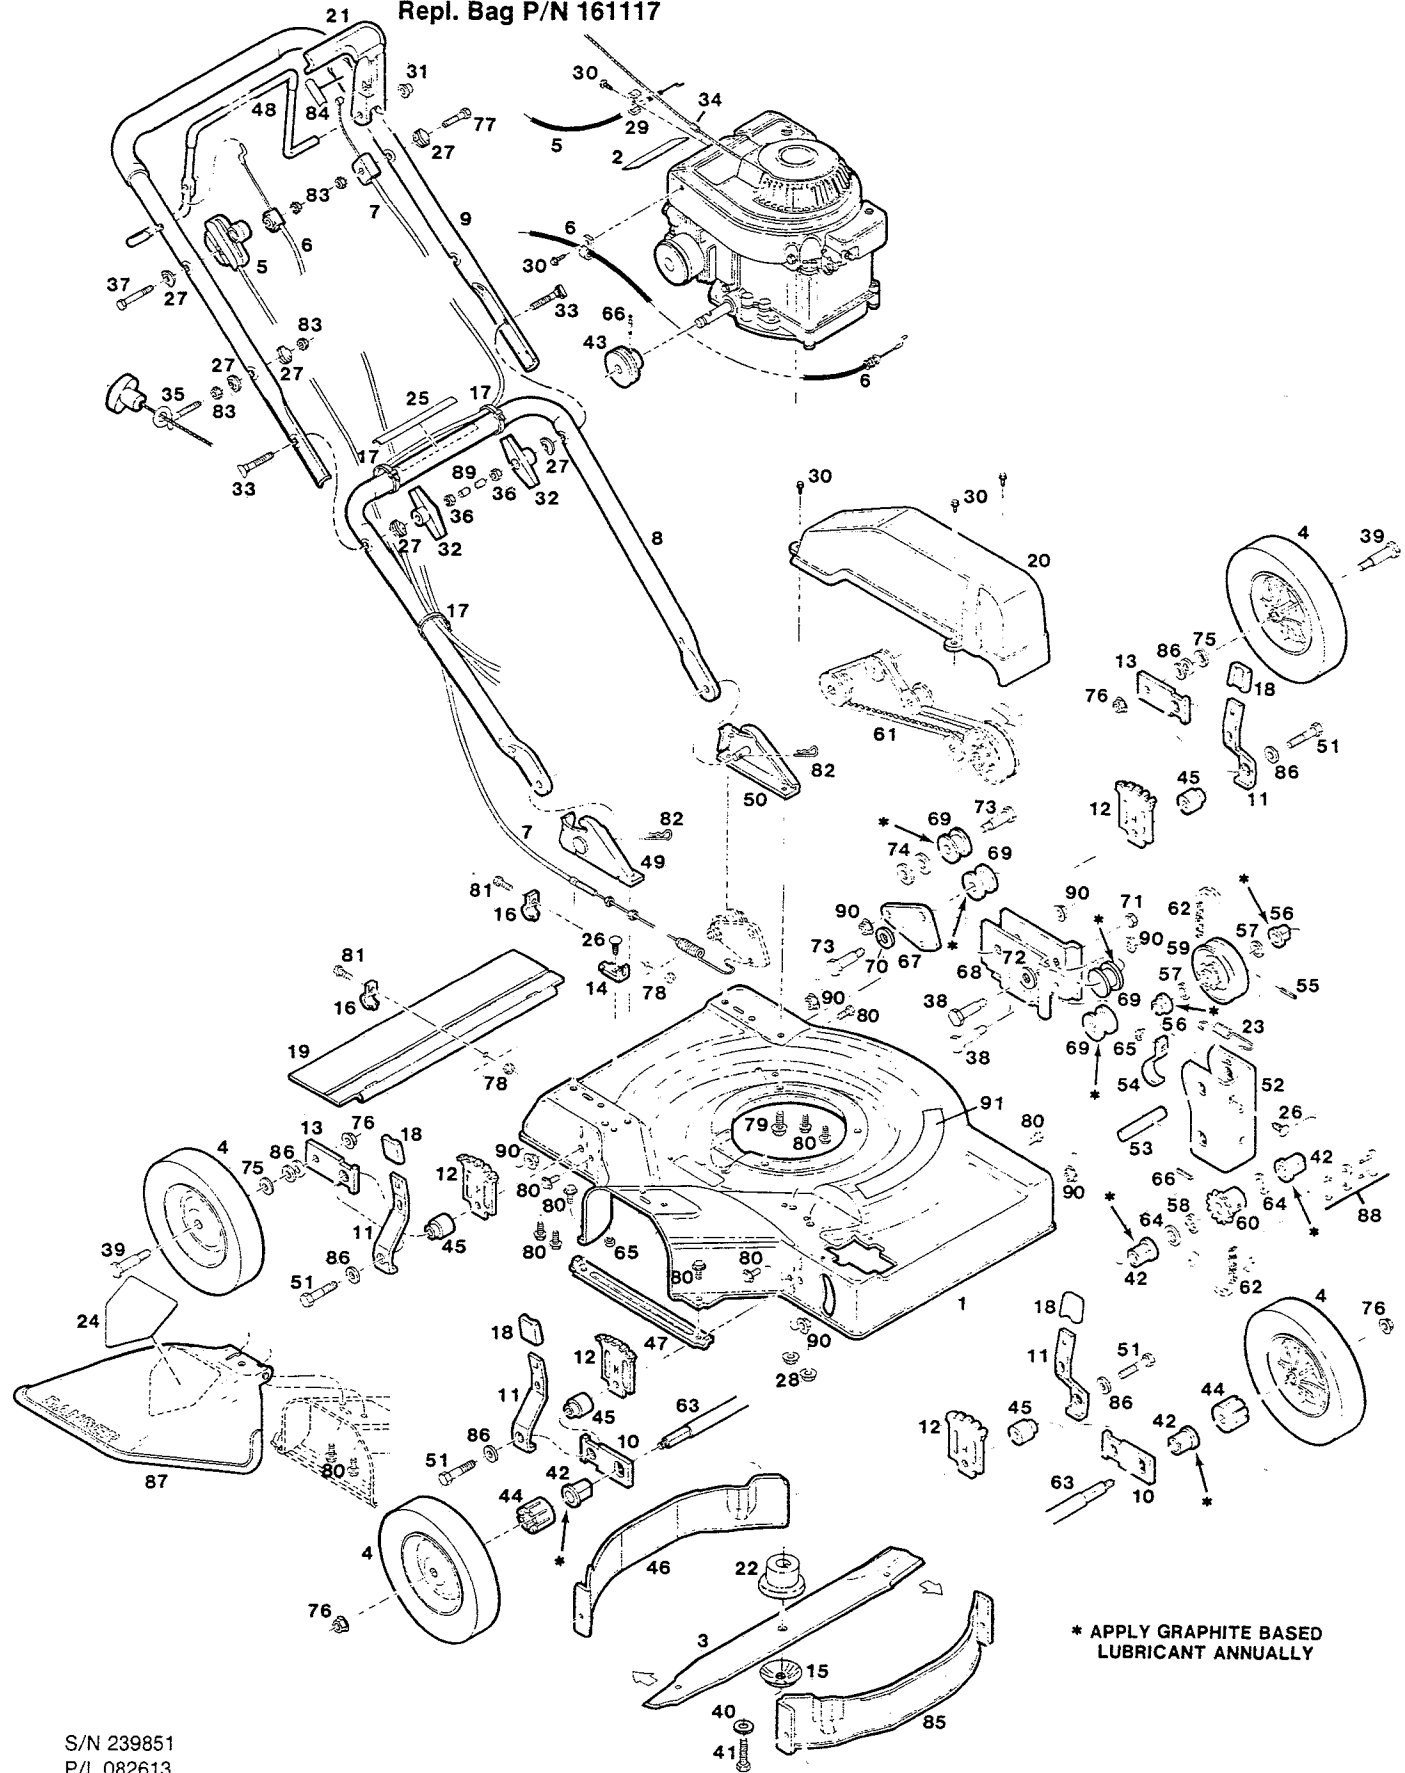

MODEL 35M
3.75 hp Self-Propelled Side-Discharge Mower
Uses Grass Catcher Model GC12
Grass Catcher P/N 160572
Repl. Bag P/N 161117

* APPLY GRAPHITE BASED LUBRICANT ANNUALLY

S/N 239851
P/L 082613
O/M 082567
E/M 082690

MODEL 35M
3.75 hp Self-Propelled Side-Discharge Mower
Uses Grass Catcher Model GC12
Grass Catcher P/N 160572
Repl. Bag P/N 161117

Index No.	Part No.	Description	Index No.	Part No.	Description
1	022103	Deck - 21" Front Drive - Red	46	092122	Baffle - Rear
2	009415	Decal - Blade Warning	47	093377	Guard - Blade
3	031377	Blade 21"	48	073064	Bail - Engine/Blade Control
4	043166	Wheel 8"	49	093153	Handle Bracket R.H.
5	052803	Control - Throttle	50	093161	Handle Bracket L.H.
6	052241	Control - Cable - Engine/Blade	51	312355	Screw - Hex Head 3/8-16 x 2
7	052589	Control - Drive	52	017426	Bracket - Axle
8	072991	Handle - Lower	53	105908	Jack Shaft
9	073031	Handle - Upper	54	133132	Chain Tensioner
10	093385	Wheel Arm - Front	55	151142	Drive Pin 1/8 x 1
11	085480	Lever - Setting	56	152488	Bushing - Rear Axle 1/2
12	093401	Back Plate - Height Adjuster	57	152553	Washer - Thrust 1/2
13	093393	Wheel Arm - Rear	58	152702	Spacer - Sprocket
14	101634	Cable Mounting Bracket	59	170662	Sprocket/Pulley
15	164681	Blade Washer	60	170761	Sprocket - Axle
16	106914	Clip - Trailing Shield	61	171538	V-Belt
17	110379	Cable Tie	62	177576	Chain - #43-24 Links/w Master
18	110510	Plastic Grip - Height Adjuster	63	178483	Drive Shaft
19	114421	Trailing Shield	64	311324	Washer - Thrust 5/8
20	115220	Cover - Belt	65	715078	Locknut - 1/4-20 Flange
21	114553	Lever - Drive Control	66	715193	Roll Pin - 3/16 x 1
22	094933	Blade Adapter	67	017400	Bracket - Idler
23	138057	Spring - Axle Bracket	68	088781	Bracket - Deck
24	144063	Decal - C.P.S.C. Danger	69	113977	Pulley - Idler
25	799599	Decal - Starting Instructions	70	156075	Washer - Flat 1/2
26	150011	Bolt - Carriage - 1/4-20 x 5/8	71	715524	Nut - 3/8-16 Jam
27	150201	Washer - Curved 5/16	72	155424	Washer - Flat 1/2
28	157610	Nut - 5/16-18 Flange Lock	73	166622	Bolt - Shoulder
29	150318	Cable Clamp	74	617894	Spacer
30	150623	Screw - Self Tap #10 x 5/8	75	715607	Washer - Belleville
31	380626	Palnut - 5/16	76	451492	Locknut - 3/8-16
32	113589	Wing Knob	77	450379	Bolt - Hex 1/4-20 x 1-3/4
33	151936	Bolt - Curved Head 5/16-18 x 2-1/4	78	452318	Nut - #10-24 Hex Nylon Insert
34	152074	Rope Stop	79	164999	Bolt - 3/8-16 x 7/8 Thread Forming
35	152371	Rope Guide	80	164998	Bolt - 1/4-20 x 1/2 Thread Forming
36	310045	Nut - 5/16-18 Hex	81	458687	Bolt - Hex #10-24 x 1/2
37	616094	Bolt - 1/4-20 x 2-1/2 Hex	82	715011	Hair Pin Cotter
38	166623	Bolt - Shoulder	83	715037	Locknut - 1/4-20 Keps
39	166610	Bolt - Wheel	84	794412	Decal - Drive Control
40	158877	Washer - Hardened	85	091983	Baffle - Front
41	157255	Bolt - Blade	86	158469	Washer 3/8 Flat
42	170472	Bushing - Drive Shaft	87	391771	Chute Deflector Assembly
43	171918	Drive Pulley	88	126607	Master Link - Chain
44	176370	Adapter Drive	89	110064	Bolt Cap - Plastic
45	177592	Bushing - Stepped	90	156406	Nut - 3/8-16 Flange Lock
			91	798660	Decal - Lawn Chief

NOTE: PARTS ARE RIGHT OR LEFT HAND AS VIEWED FROM THE OPERATOR POSITION. SPECIFICATIONS SUBJECT TO CHANGE WITHOUT PRIOR NOTICE.

S/N 239851
P/L 082613
O/M 082567
E/M 082690