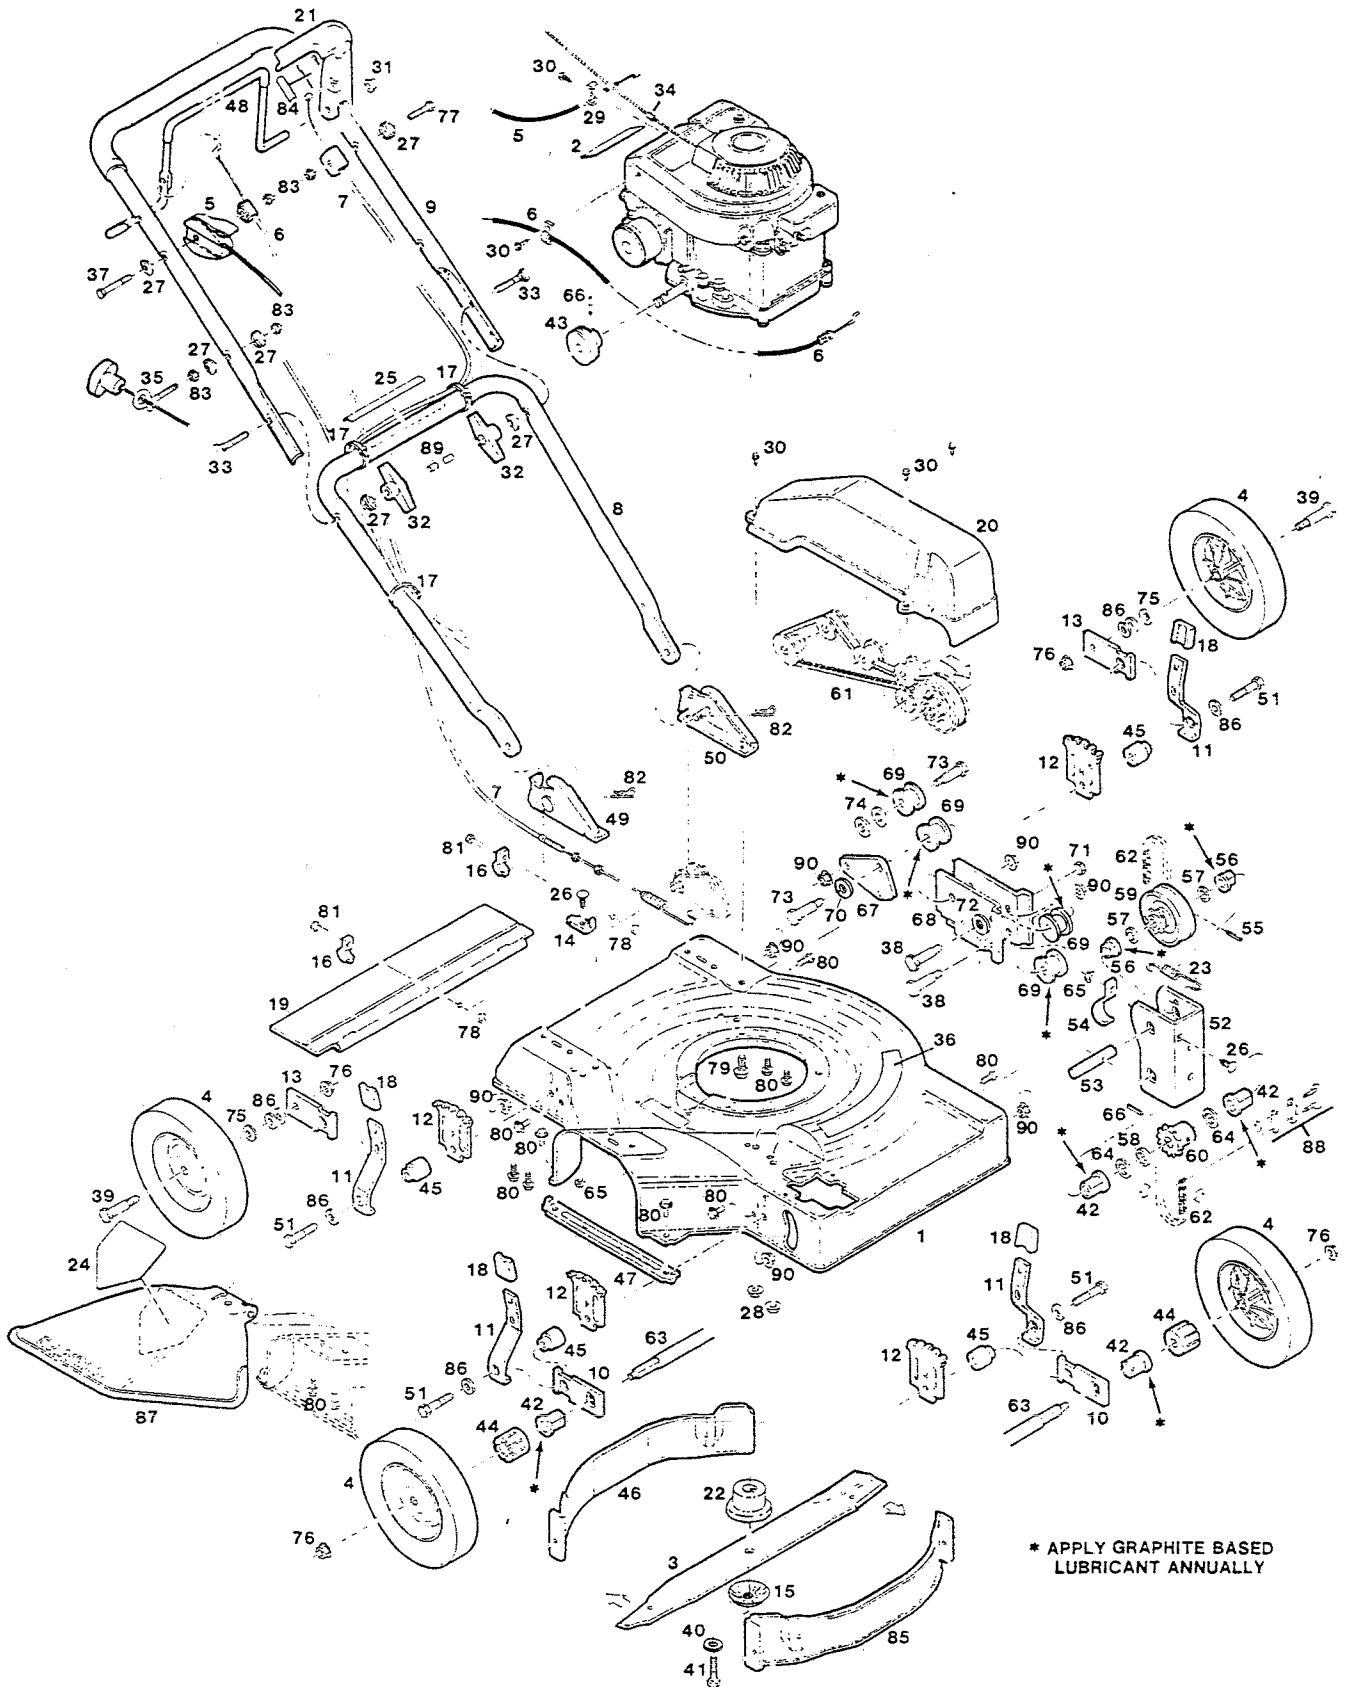

MODEL: 35-N

S/N 239022
P/L 082845
O/M 082915

PARTS LIST

Index No.	Part No.	Description	Index No.	Part No.	Description
1	022103	Deck - 21" Front Drive - Red	46	092122	Baffle - Rear
2	009415	Decal - Blade Warning	47	093377	Guard - Blade
3	031377	Blade 21"	48	073064	Bail - Engine/Blade Control
4	043166	Wheel 8"	49	093153	Handle Bracket R.H.
5	053110	Control - Throttle	50	093161	Handle Bracket L.H.
6	052241	Control - Cable - Engine/Blade	51	312355	Screw - Hex Head 3/8-16 x 2
7	052589	Control - Drive	52	017426	Bracket - Axle
8	072991	Handle - Lower	53	105908	Jack Shaft
9	073031	Handle - Upper	54	133132	Chain Tensioner
10	093385	Wheel Arm - Front	55	151142	Drive Pin 1/8 x 1
11	085480	Lever - Setting	56	152488	Bushing - Rear Axle 1/2
12	093401	Back Plate - Height Adjuster	57	152553	Washer - Thrust 1/2
13	093393	Wheel Arm - Rear	58	152702	Spacer - Sprocket
14	101634	Cable Mounting Bracket	59	170662	Sprocket/Pulley
15	164681	Blade Washer	60	170761	Sprocket - Axle
16	106914	Clip - Trailing Shield	61	171538	V-Belt
17	110379	Cable Tie	62	177576	Chain - #43-24 Links/w Master
18	110510	Plastic Grip - Height Adjuster	63	178483	Drive Shaft
19	114421	Trailing Shield	64	311324	Washer - Thrust 5/8
20	115220	Cover - Belt	65	715078	Locknut - 1/4-20 Flange
21	114553	Lever - Drive Control	66	715193	Roll Pin - 3/16 x 1
22	094933	Blade Adapter	67	017400	Bracket - Idler
23	138057	Spring - Axle Bracket	68	088781	Bracket - Deck
24	144063	Decal - C.P.S.C. Danger	69	113977	Pulley - Idler
25	799599	Decal - Starting Instructions	70	156075	Washer - Flat 1/2
26	150011	Bolt - Carriage - 1/4-20 x 5/8	71	715524	Nut - 3/8-16 Jam
27	150201	Washer - Curved 5/16	72	155424	Washer - Flat 1/2
28	157610	Nut - 5/16-18 Flange Lock	73	166622	Bolt - Shoulder
29	150318	Cable Clamp	74	617894	Spacer
30	150623	Screw - Self Tap #10 x 5/8	75	715607	Washer - Belleville
31	380626	Palnut - 5/16	76	451492	Locknut - 3/8-16
32	115540	Wing Knob	77	450379	Bolt - Hex 1/4-20 x 1-3/4
33	151936	Bolt - Curved Head 5/16-18 x 2-1/4	78	452318	Nut - #10-24 Hex Nylon Insert
34	152074	Rope Stop	79	164999	Bolt - 3/8-16 x 7/8 Thread Forming
35	152371	Rope Guide	80	164998	Bolt - 1/4-20 x 1/2 Thread Forming
36	799975	Decal - Lawn Chief	81	458687	Bolt - Hex #10-24 x 1/2
37	616094	Bolt - 1/4-20 x 2-1/2 Hex	82	715011	Hair Pin Cotter
38	166623	Bolt - Shoulder	83	715037	Locknut - 1/4-20 Keps
39	166618	Bolt - Wheel	84	794412	Decal - Drive Control
40	156877	Washer - Hardened	85	091983	Baffle - Front
41	157255	Bolt - Blade	86	158469	Washer 3/8 Flat
42	170472	Bushing - Drive Shaft	87	391771	Chute Deflector Assembly
43	171918	Drive Pulley	88	126607	Master Link - Chain
44	176370	Adapter Drive	89	110064	Bolt Cap - Plastic
45	177592	Bushing - Stepped	90	156406	Nut - 3/8-16 Flange Lock

WARNING DO NOT OPERATE YOUR MOWER UNLESS ALL PARTS ARE ATTACHED AND IN GOOD WORKING ORDER. KEEP YOUR MOWER IN GOOD REPAIR AT ALL TIMES.

NOTE: PARTS ARE RIGHT OR LEFT HAND AS VIEWED FROM THE OPERATOR POSITION. SPECIFICATIONS SUBJECT TO CHANGE WITHOUT PRIOR NOTICE.

S/N 239022
P/L 082845
O/M 082915