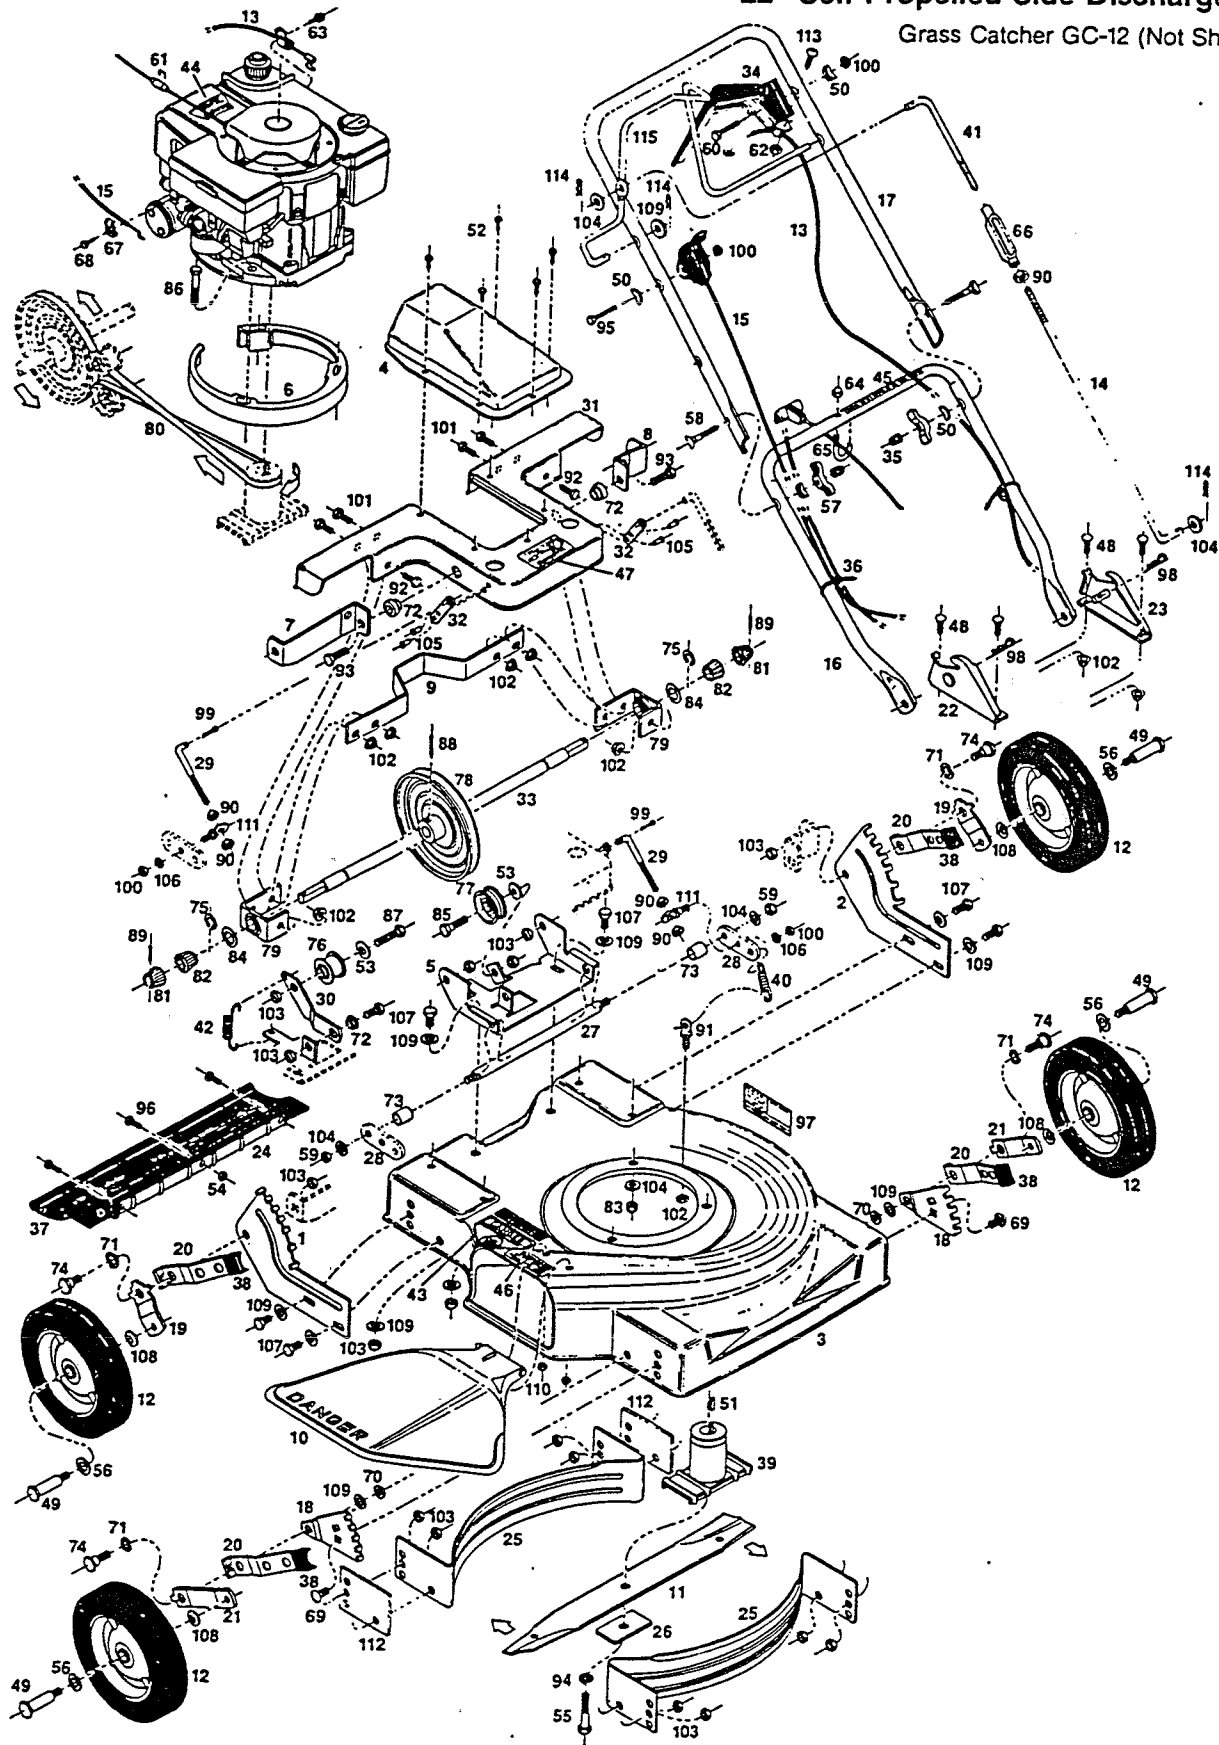

Model 36-7CA
22" Self Propelled Side Discharge Mower
 Grass Catcher GC-12 (Not Shown)

PARTS LIST

INDEX NO.	PART NO.	DESCRIPTION	INDEX NO.	PART NO.	DESCRIPTION
1	027888	Back Plate - Height Adjuster RH Rear	58	151936	Bolt - Curved Head - 5/16-18 x 2-1/4
2	027896	Back Plate - Height Adjuster LH Rear	59	310151	Locknut 5/16-18 Nylon Insert
3	028563	Deck 22" Rear SP	60	450072	Bolt Hex Head 1/4-20 x 1-1/2
4	027912	Pulley Cover	61	152066	Staple - Rope Stop
5	027920	Mounting Bracket - Drive Cover	62	151894	Locknut 8-32 Nylon Insert
6	028100	Spacer - Engine	63	152157	Bolt - Hex Head #10-32 x 1/4
7	028217	Stiffener Brkt RH	64	152207	Locknut 1/4-20 Acorn
8	028225	Stiffener Brkt. LH	65	152215	Rope Guide
9	028233	Bracket - Cover - Stiffener	66	453076	5/16-18 Turnbuckle
10	028266	Chute Deflector Assembly*	67	152231	Cable Clamp
11	030353	Blade 22" Offset	68	152249	Bolt - Hex Washer Head #10-32 x 3/8
12	041020	Wheel 8 x 1 75 Soft Slick	69	152405	Bolt - Carriage 3/8-16 x 3/4
13	050856	Control - Engine/Blade*	70	152413	Washer - Plastic - Height Adjuster
14	107581	Drive Control Rod Lower	71	152421	Washer - Spring - Height Adjuster
15	050617	Control - Throttle	72	152447	Bushing - Idler - Cover
16	071050	Handle - Lower	73	152546	Spacer
17	071795	Handle Upper Coated	74	152587	Shoulder Bolt - Height Adjuster
18	090589	Back Plate - Height Adjuster	75	152710	Snap Ring - 5/8
19	090605	Wheel Lever - Rear - Height Adjuster	76	170456	Pulley - Idler
20	090613	Setting Lever - Height Adjuster	77	170530	Pulley - Fixed
21	090712	Wheel Lever - Front - Height Adjuster	78	170712	Pulley - Shaft
22	104661	Handle Bracket - Right Hand	79	170720	Bearing - Bronze
23	104679	Handle Bracket - Left Hand	80	170746	Belt - Drive - 22"
24	105767	Mounting Bracket - Trailing Shield*	81	170860	Drive Roller - Half - Slotted
25	105791	Baffle - Front/Rear	82	170845	Drive Roller - Half
26	106005	Blade Washer - 3"	83	715490	Locknut 5/16-18 Top Lock
27	106195	Shaft - Drive Linkage	84	311324	Washer - 5/8 Thrust
28	107441	End Plate - Drive Linkage	85	312272	Bolt - Hex Head 3/8-16 x 1-1/2
29	106252	Adjuster Rod	86	312306	Bolt - Hex Head 5/16-18 x 2-1/2
30	106286	Bracket - Idler	87	312322	Bolt - Hex Head 3/8-16 x 1-3/4
31	106294	Drive Cover	88	314070	Roll Pin 1/8 x 1-1/8
32	106302	Bracket - Cover Linkage	89	170027	Roll Pin 1/8 x 1
33	106310	Drive Shaft	90	452425	Nut 5/16-18 Hex
34	111575	Control - Engine/Blade Lever*	91	450478	Spring Anchor Bolt
35	110064	Bolt Cap	92	715052	Bolt - Hex Head - 1/4-20 x 1/2
36	110379	Cable Tie	93	457176	Bolt - Hex head - 3/8-16 x 1-1/4
37	111252	Trailing Shield - Plastic*	94	461475	Lockwasher - 3/8 Extra Duty
38	111260	Plastic Tip - Height Adjuster	95	450379	Bolt - Hex Head 1/4-20 x 1-3/4
39	126391	Pulley - Blade Adapter	96	458687	Bolt - Hex Head # 10-24 x 1/2
40	133710	Spring - Cover Return	97	714170	Decal - Rating Plate
41	783142	Drive Control Rod Upper	98	715011	Hitch Pin #3
42	133223	Spring - Idler Return	99	715029	Cotter Pin 3/32 x 3/4
43	144063	Decal C P.S.C. - Danger	100	715037	Locknut 1/4-20 Keps
44	144204	Decal - Blade Warning	101	715045	Bolt - Hex Head - 1/4-20 x 3/4
45	144899	Decal - Starting Instructions	102	715078	Locknut 1/4-20 Flanged Whiz
46	145425	Decal - Danger Install Chute Deflector	103	715086	Locknut 3/8-16 Top
47	145482	Decal - Belt Warning	104	715175	Washer 5/16 Flat
48	150011	Bolt - Carriage 1/4-20 x 5/8	105	715243	Pop Rivet 3/16 x 3/8
49	150060	Shoulder Bolt - Wheel	106	715300	Washer 1/4 Flat
50	150201	Washer - 5/16 Curved	107	715326	Bolt - Hex Head - 3/8-16 x 1
51	150276	Woodruff Key #6	108	715409	Washer - Spring - Wheel
52	150623	Screw - Hex Head Sheet Metal #10 x 5/8	109	715417	Washer 3/8 SAE
53	150771	Washer 7/8 x 13/32	110	715508	Locknut 1/4-20 Top
54	452318	Locknut #10-24 Hex Nylon Insert	111	152876	Pivot Stud
55	150987	Bolt - Blade - 3/8-24 x 2-1/4 Gr 5	112	106872	Baffle Extension
56	151449	Washer - Wheel Retaining	113	459065	Bolt Pan HD 8-32 x 5/8
57	151795	Wing Nut 5/16-18	114	490011	Hitch Pin
			115	107516	Bail - Drive Control*