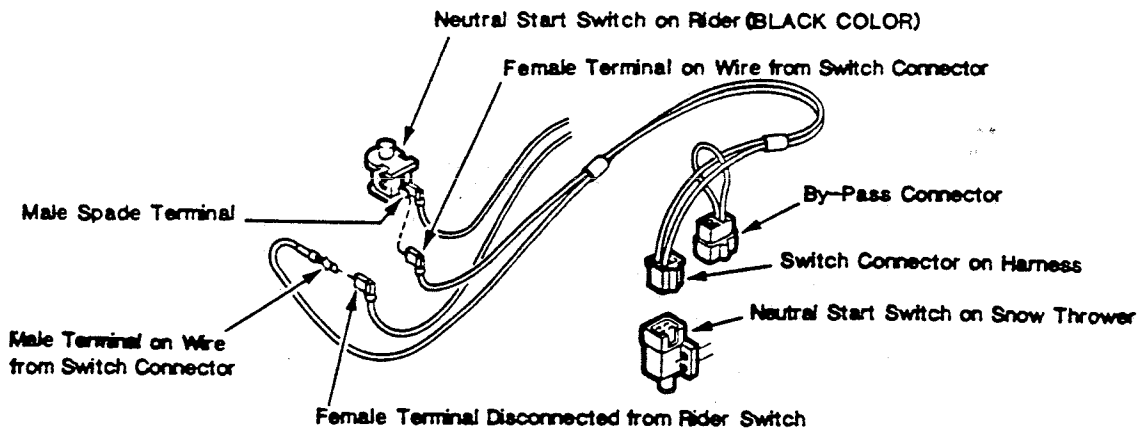

S/N 229906
O/M 186999
P/B 137828
137844
137851
137869

MODEL: 36BLO
36" SNOWTHROWER ATTACHMENT

S/N 229906
O/M 186999
P/B 137828
137844
137851
137869

**MODEL: 36BLO
36" SNOWTHROWER ATTACHMENT**

Index			Index		
No.	Part No.	Description	No.	Part No.	Description
1	178608	Spindle assembly w/pulley Includes next 5 parts	32	162214	Screw - hex #10-32 x 1/2
2	137786	Housing - bearings	33	162222	Nut - hex lock #10-32
3	175703	Shaft - spindle w/pulley	34	112177	Pulley - cable
4	095406	Bearing - spindle shaft	35	158204	Pin - cable pulley 3/8 x 1
5	163212	Spacer - bearings	36	715029	Pin - cotter 3/32 x 3/4
6	163204	Spacer - pulley	37	014563	Bracket - cable pulley
7	159830	Bolt - hex tap 5/16-18 x 7/8 flange	38	017806	Arm - clutch engaging
8	017780	Pulley - spindle drive	39	162610	Pin - spiral 1/4 x 1
9	163196	Nut - hex jam 5/8-18	40	017814	Pedal - clutch
10	615534	Key - pulley, woodruff #9	41	113472	Grip - clutch pedal
11	137711	Belt - drive, from engine 52-3/8 in.	42	311282	Washer - flat 21/32 1D
12	137505	Pulley - idler	43	715011	Hairpin cotter
13	312322	Bolt - hex 3/8-16 x 1-3/4	44	017822	Cross shaft - lift
14	158345	Washer - flat 3/8	45	158063	Washer - flat 3/4 1D
15	310011	Nut - hex 3/8-16 ctr lock	46	163238	Pin - cotter 1/4 x 1-1/4 locking
16	178590	Arm - idler pulley w/brake pad Includes next two parts	47	016956	Lever - lift
17	137802	Pad - brake	48	157735	Bolt - hex 1/4-20 x 1-3/8
18	163220	Rivet - brake pad	49	751032	Grip - lever
19	159020	Bolt - hex 3/8-16 x 1-1/2	50	018853	Link - lift
20	451500	Nut - hex keps 3/8-16	51	163246	Bolt - hex 1/2-20 x 1-3/4
21	175752	Guide - belt	52	452904	Nut - hex 1/2-20
22	450346	Bolt - hex 5/16-18 x 3/4	53	627034	Nut - hex jam 1/2-20
23	616342	Nut - hex 5/16-18 center lock	54	136176	Belt - gear box drive
24	715185	Washer - flat 5/16	55	098079	Pulley - belt guide
25	162461	Spring - brake engaging	56	097105	Retainer - belt
26	099846	Spring - clutch	57	163345	Bolt - hex 3/8-16 x 3-3/4
27	051946	Cable - clutch engaging	58	174086	Spacer - pulley
28	449587	Bolt - hex 1/4-20 x 5/8	59	009233	Decal - lift handle
29	616375	Nut - hex 1/4-20 center lock	60	680736	Decal - clutch pedal
30	017798	Strap - cable	61	134825	Switch - neutral start
31	150318	Clamp - cable	62	151118	Screw - hex tap #10-24 x 1/2
			63	138073	Harness - wire