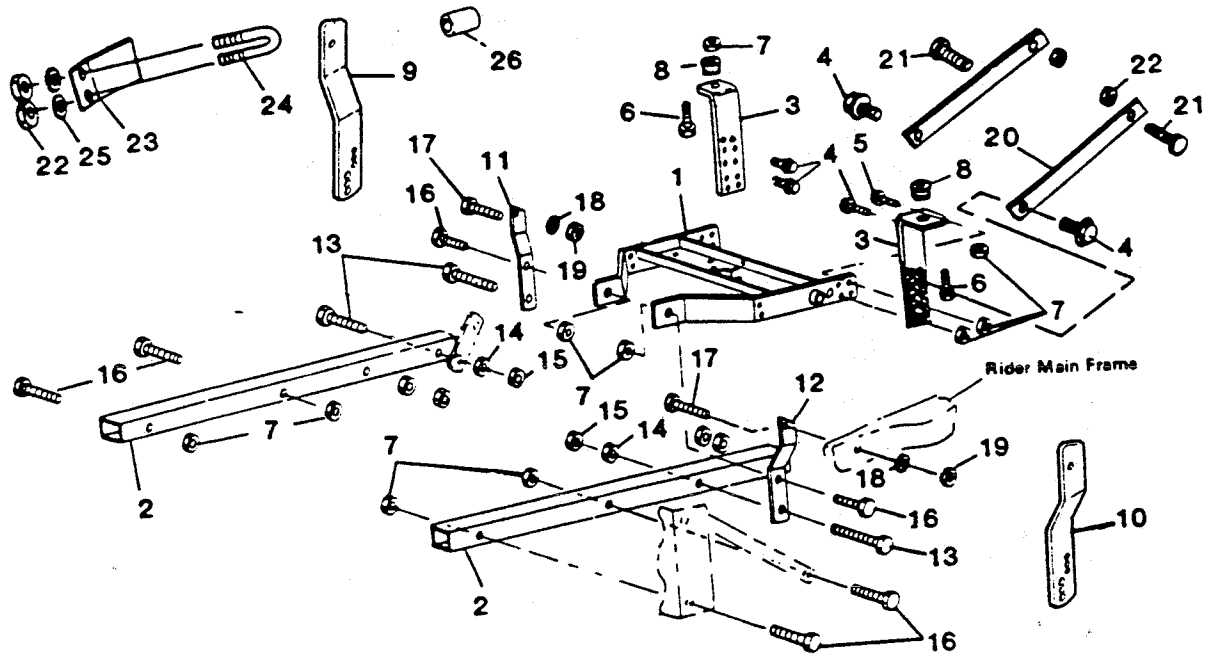

MODEL: 36BLO
36" SNOWTHROWER ATTACHMENT

Index		
No.	Part No.	Description
1	017749	Frame - spindle support
2	017764	Tube - lift
3	017772	Hanger - rear
4	157891	Bolt - hex tap 3/8-16 x 1 flange
5	158014	Bolt - hex tap 3/8-16 x 1-1/4 flange
6	457176	Bolt - hex 3/8-16 x 1-1/4
7	310011	Nut - hex 3/8-16 center lock
8	174086	Spacer - rear hanger
9	016964	Hanger - front RH (7 hole)
10	016972	Hanger - front LH (7 hole)
11	016949	Hanger - front RH (3 hole)
12	016931	Hanger - front LH (3 hole)
13	162586	Bolt - hex 1/2-20 x 2-1/2