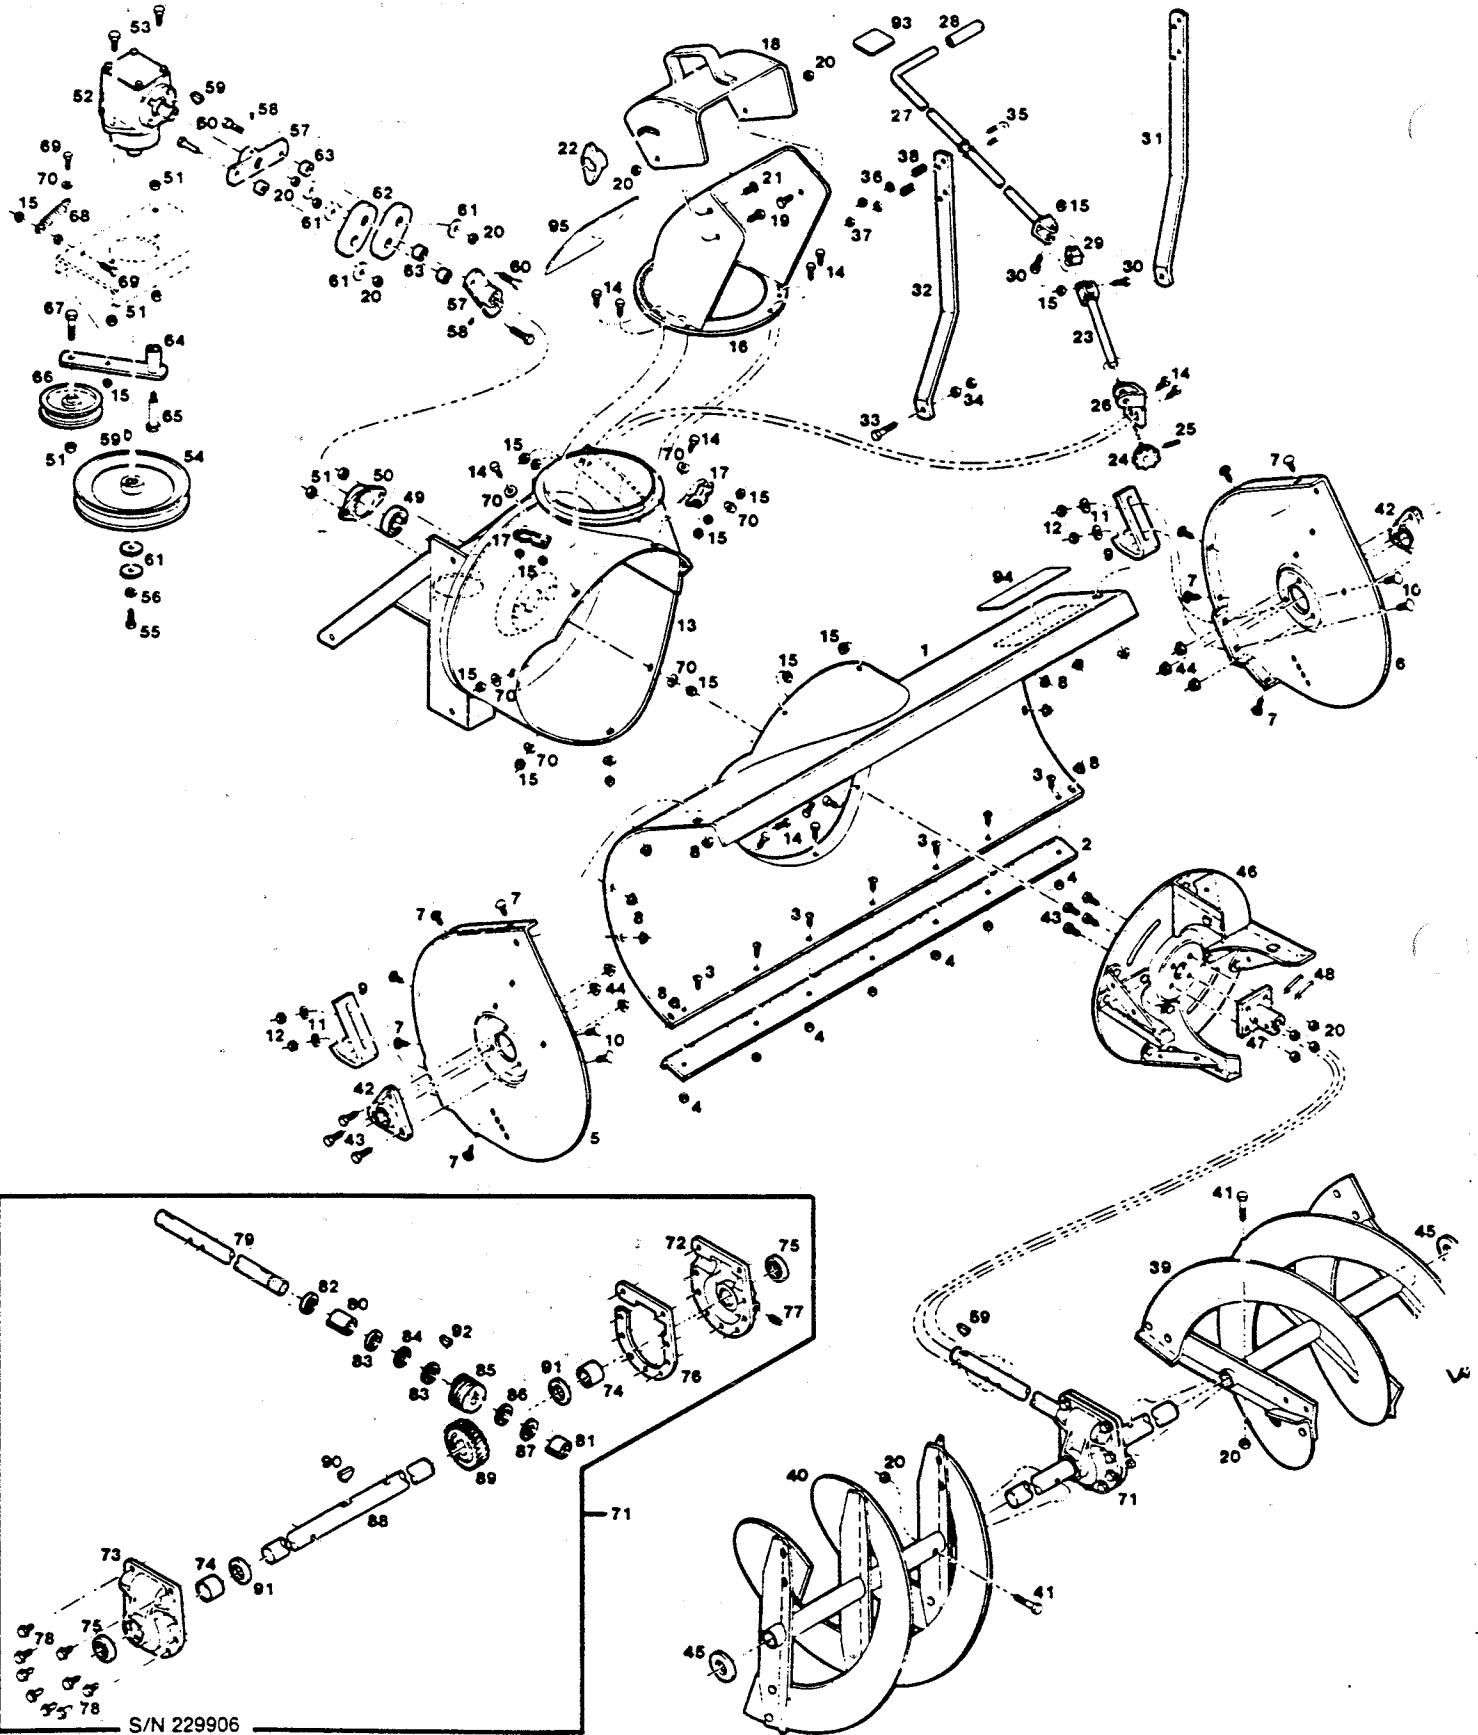

NEUTRAL START SWITCH WIRING SCHEMATIC

MODEL: 36BLO
36" SNOWTHROWER ATTACHMENT

S/N 229906
O/M 186999
P/B 137828
137844
137851
137869

**MODEL: 36BLO
36" SNOWTHROWER ATTACHMENT**

Index			Index		
No.	Part No.	Description	No.	Part No.	Description
1	016832	Housing - auger w/scraper blade	47	017863	Hub - impeller
2	017848	Blade - scraper	48	314088	Pin - roll 1/4 x 1-1/4
3	150953	Screw - slotted 1/4-20 x 1/2 (replaces original rivets)	49	137679	Bearing - impeller
4	155242	Nut - hex jam lock 1/4-20	50	137661	Retainer - bearing
5	016808	End plate - auger housing RH	51	310011	Nut - hex 3/8-16 center lock
6	016816	End plate - auger housing LH	52	137703*	Gear box (Tecumseh/Peerless Model 2690-P91)
7	150011	Bolt - carriage 1/4-20 x 5/8	53	158642	Bolt - hex 3/8-16 x 1
8	715078	Nut - hex 1/4-20 flange lock	54	017871	Pulley - gear box drive
9	016790	Skid - auger housing	55	157941	Bolt - hex 5/16-18 x 7/8
10	313502	Bolt - carriage 5/16-18 x 1	56	311118	Washer - split lock 5/16
11	158469	Washer - flat 3/8	57	175141	Hub - drive coupler
12	150136	Nut - hex 5/16-18 keps	58	162644	Set screw 1/4-20 x 3/8
13	016857	Housing - impeller	59	162636	Key - woodruff #61
14	457044	Bolt - hex 1/4-20 x 1/2	60	615831	Bolt - hex 5/16-18 x 1-1/4
15	616375	Nut - hex 1/4-20 center lock	61	159194	Washer - flat
16	017012	Chute - discharge	62	137471	Pad - coupler
17	175950	Clip - chute retainer	63	137489	Bushing - pad
18	017020	Deflector - snow	64	016840	Arm - idler
19	312082	Bolt - hex 5/16-18 x 3/4	65	157461	Bolt - shoulder 1/2-13 x 2-1/4
20	616342	Nut - hex 5/16-18 center lock	66	137505	Pulley - idler
21	163311	Bolt - carriage 5/16-18 x 3/4	67	457234	Bolt - hex 3/8-16 x 1-5/8
22	672907	Knob - deflector retaining	68	162461	Spring - idler tension
23	175919	Crank - chute control, lower	69	159004	Bolt - hex 1/4-20 x 3/4
24	175943	Sprocket - control crank	70	615690	Washer - flat 1/4
25	715193	Pin-roll 3/16 x 1	71	137521	Gear case assembly - auger drive Includes items 72 thru 92
26	175885	Bracket - control crank	72	137604	Case - gear w/brg (74) and seal (75) LH
27	177048	Crank - chute control, upper	73	137638	Case - gear w/brg (74) and seal (75) RH
28	137133	Grip - crank handle	74	137620	Bearing - output shaft
29	175935	Block - crank connector	75	137539	Seal - oil
30	158972	Bolt - hex 1/4-20 x 1	76	137570	Gasket - gear case
31	016824	Support - upper crank (small bend)	77	615500	Plug - pipe 1/4
32	016923	Support - upper crank (large bend)	78	159228	Bolt - hex tap 5/16-18 x 3/4
33	380402	Bolt - hex 5/16-18 x 1-1/2	79	175455	Shaft - input 3/4 x 17
34	310045	Nut - hex 5/16-18	80	137596	Bearing - input shaft, rear
35	162180	U-bolt, upper crank	81	137588	Bearing - input shaft, front
36	715136	Washer - flat #10	82	530337	Seal - oil
37	162222	Nut - hex lock #10-32	83	162537	Washer - thrust
38	162206	Spring - U-bolt	84	137547	Bearing - thrust
39	016873	Auger assembly - LH	85	137562	Gear - worm
40	016865	Auger assembly - RH	86	158162	Washer - flat, special
41	615864	Bolt - hex 5/16-18 x 1-3/4	87	162503	Ring - retaining
--	137828	Shear bolt - package of 2-615864 and 2-616342	88	175463	Shaft - output (auger) 1 x 38-1/2
42	137687	Bearing - auger shaft	89	137554	Gear - drive, bronze
43	158998	Bolt - hex 5/16-18 x 3/4	90	162511	Key - hi pro #708
44	159236	Nut - hex 5/16-18 ctr lock	91	162545	Washer - thrust
45	162479	Washer - flat 1" 1D	92	615534	Key - Woodruff #9
--	016899	Impeller w/hub Includes 20, 43, 46 and 47	93	009209	Decal - chute crank operation
46	017855	Impeller assembly	94	677682	Decal - DANGER, auger house
			95	677690	Decal - DANGER, discharge chute

*Contact Tecumseh/Peerless authorized service dealer for parts and warranty.

S/N 229906
O/M 186999
P/B 137828
137844
137851
137869