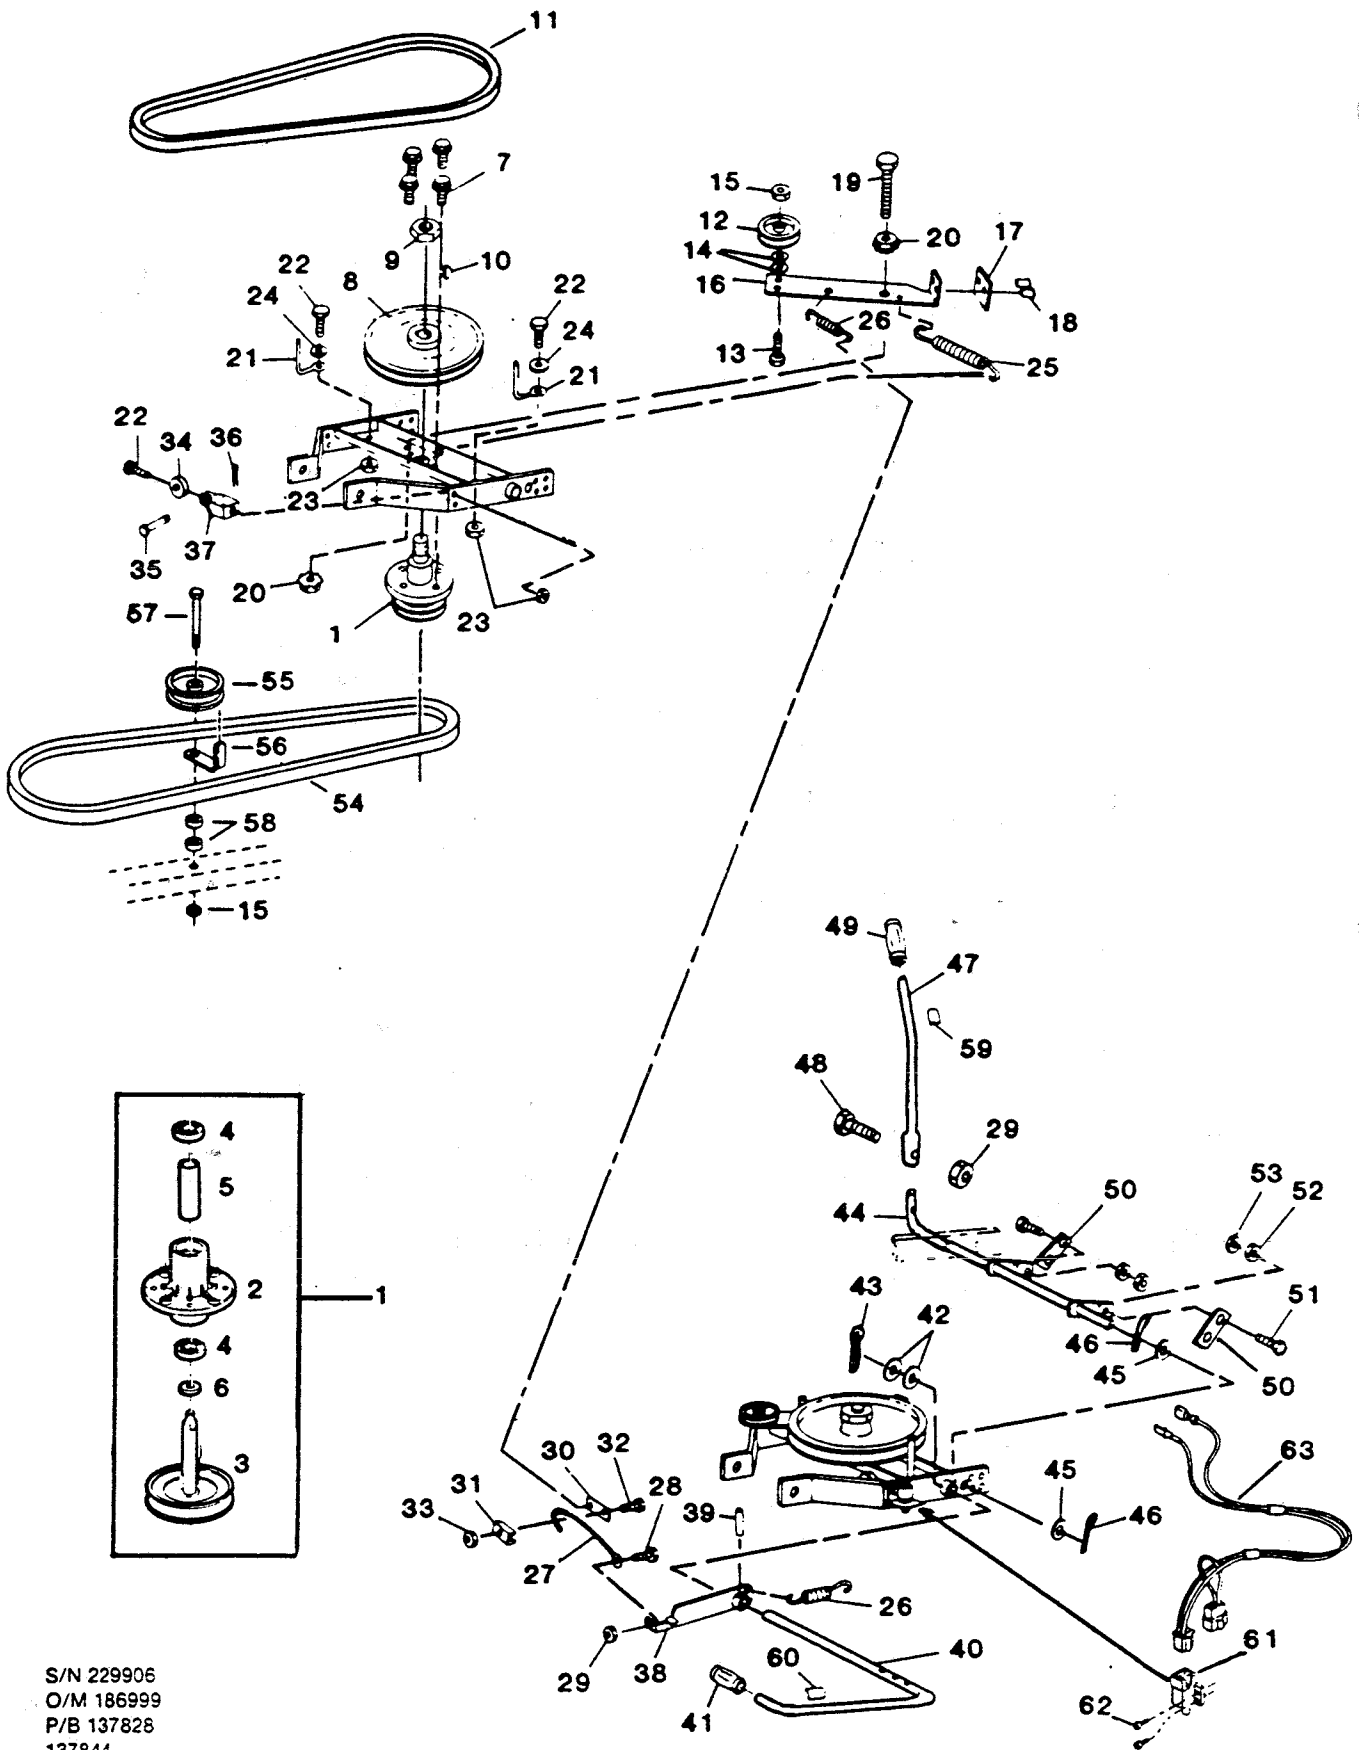

MODEL: 36BLO
36" SNOWTHROWER ATTACHMENT

S/N 229906
O/M 186999
P/B 137828
137844
137851
137869

**MODEL: 36BLO
36" SNOWTHROWER ATTACHMENT**

Index			Index		
No.	Part No.	Description	No.	Part No.	Description
1	178608	Spindle assembly w/pulley Includes next 5 parts	32	162214	Screw - hex #10-32 x 1/2
2	137786	Housing - bearings	33	162222	Nut - hex lock #10-32
3	175703	Shaft - spindle w/pulley	34	112177	Pulley - cable
4	095406	Bearing - spindle shaft	35	158204	Pin - cable pulley 3/8 x 1
5	163212	Spacer - bearings	36	715029	Pin - cotter 3/32 x 3/4
6	163204	Spacer - pulley	37	014563	Bracket - cable pulley
7	159830	Bolt - hex tap 5/16-18 x 7/8 flange	38	017806	Arm - clutch engaging
8	017780	Pulley - spindle drive	39	162610	Pin - spiral 1/4 x 1
9	163196	Nut - hex jam 5/8-18	40	017814	Pedal - clutch
10	615534	Key - pulley, woodruff #9	41	113472	Grip - clutch pedal
11	137711	Belt - drive, from engine 52-3/8 in.	42	311282	Washer - flat 21/32 1D
12	137505	Pulley - idler	43	715011	Hairpin cotter
13	312322	Bolt - hex 3/8-16 x 1-3/4	44	017822	Cross shaft - lift
14	158345	Washer - flat 3/8	45	158063	Washer - flat 3/4 1D
15	310011	Nut - hex 3/8-16 ctr lock	46	163238	Pin - cotter 1/4 x 1-1/4 locking
16	178590	Arm - idler pulley w/brake pad Includes next two parts	47	016956	Lever - lift
17	137802	Pad - brake	48	157735	Bolt - hex 1/4-20 x 1-3/8
18	163220	Rivet - brake pad	49	751032	Grip - lever
19	159020	Bolt - hex 3/8-16 x 1-1/2	50	018853	Link - lift
20	451500	Nut - hex keps 3/8-16	51	163246	Bolt - hex 1/2-20 x 1-3/4
21	175752	Guide - belt	52	452904	Nut - hex 1/2-20
22	450346	Bolt - hex 5/16-18 x 3/4	53	627034	Nut - hex jam 1/2-20
23	616342	Nut - hex 5/16-18 center lock	54	136176	Belt - gear box drive
24	715185	Washer - flat 5/16	55	098079	Pulley - belt guide
25	162461	Spring - brake engaging	56	097105	Retainer - belt
26	099846	Spring - clutch	57	163345	Bolt - hex 3/8-16 x 3-3/4
27	051946	Cable - clutch engaging	58	174086	Spacer - pulley
28	449587	Bolt - hex 1/4-20 x 5/8	59	009233	Decal - lift handle
29	616375	Nut - hex 1/4-20 center lock	60	680736	Decal - clutch pedal
30	017798	Strap - cable	61	134825	Switch - neutral start
31	150318	Clamp - cable	62	151118	Screw - hex tap #10-24 x 1/2
			63	138073	Harness - wire